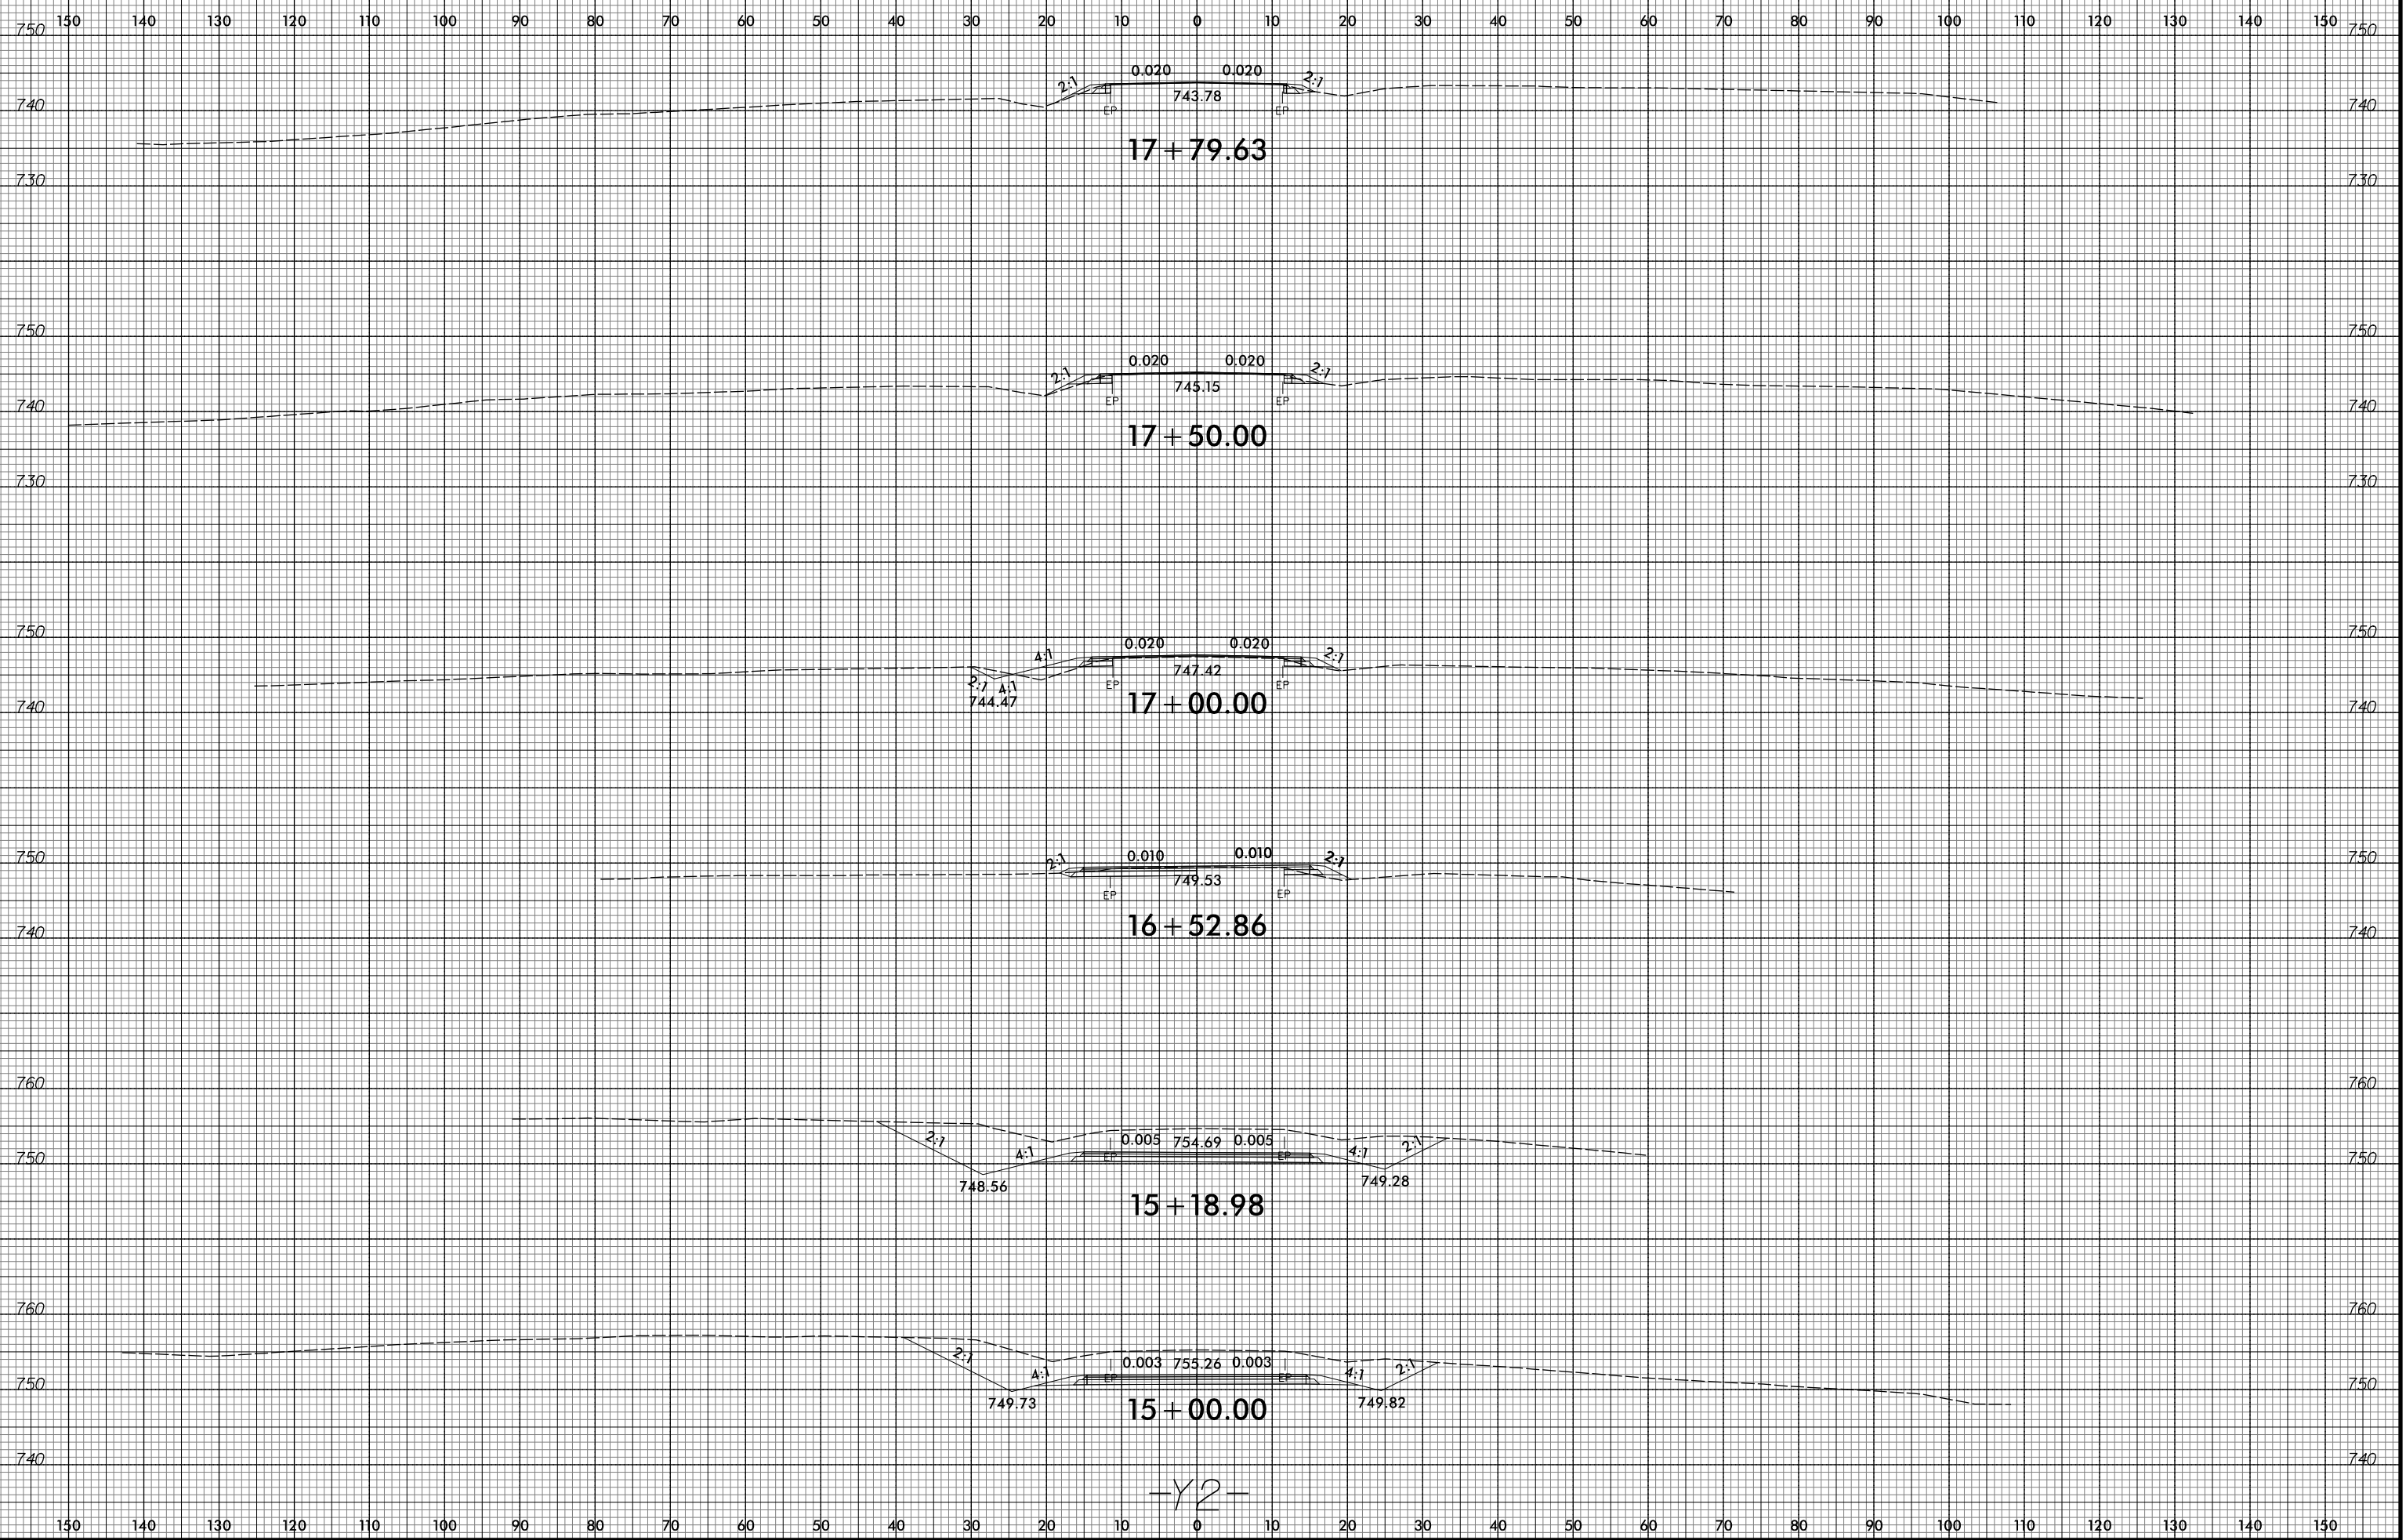

8/23/99

-Y2-

7/2/2015
R:\Projects\XSCA\5516.rdy.sp1.u2.cm.dgn
ICA ENGINEERING, INC.