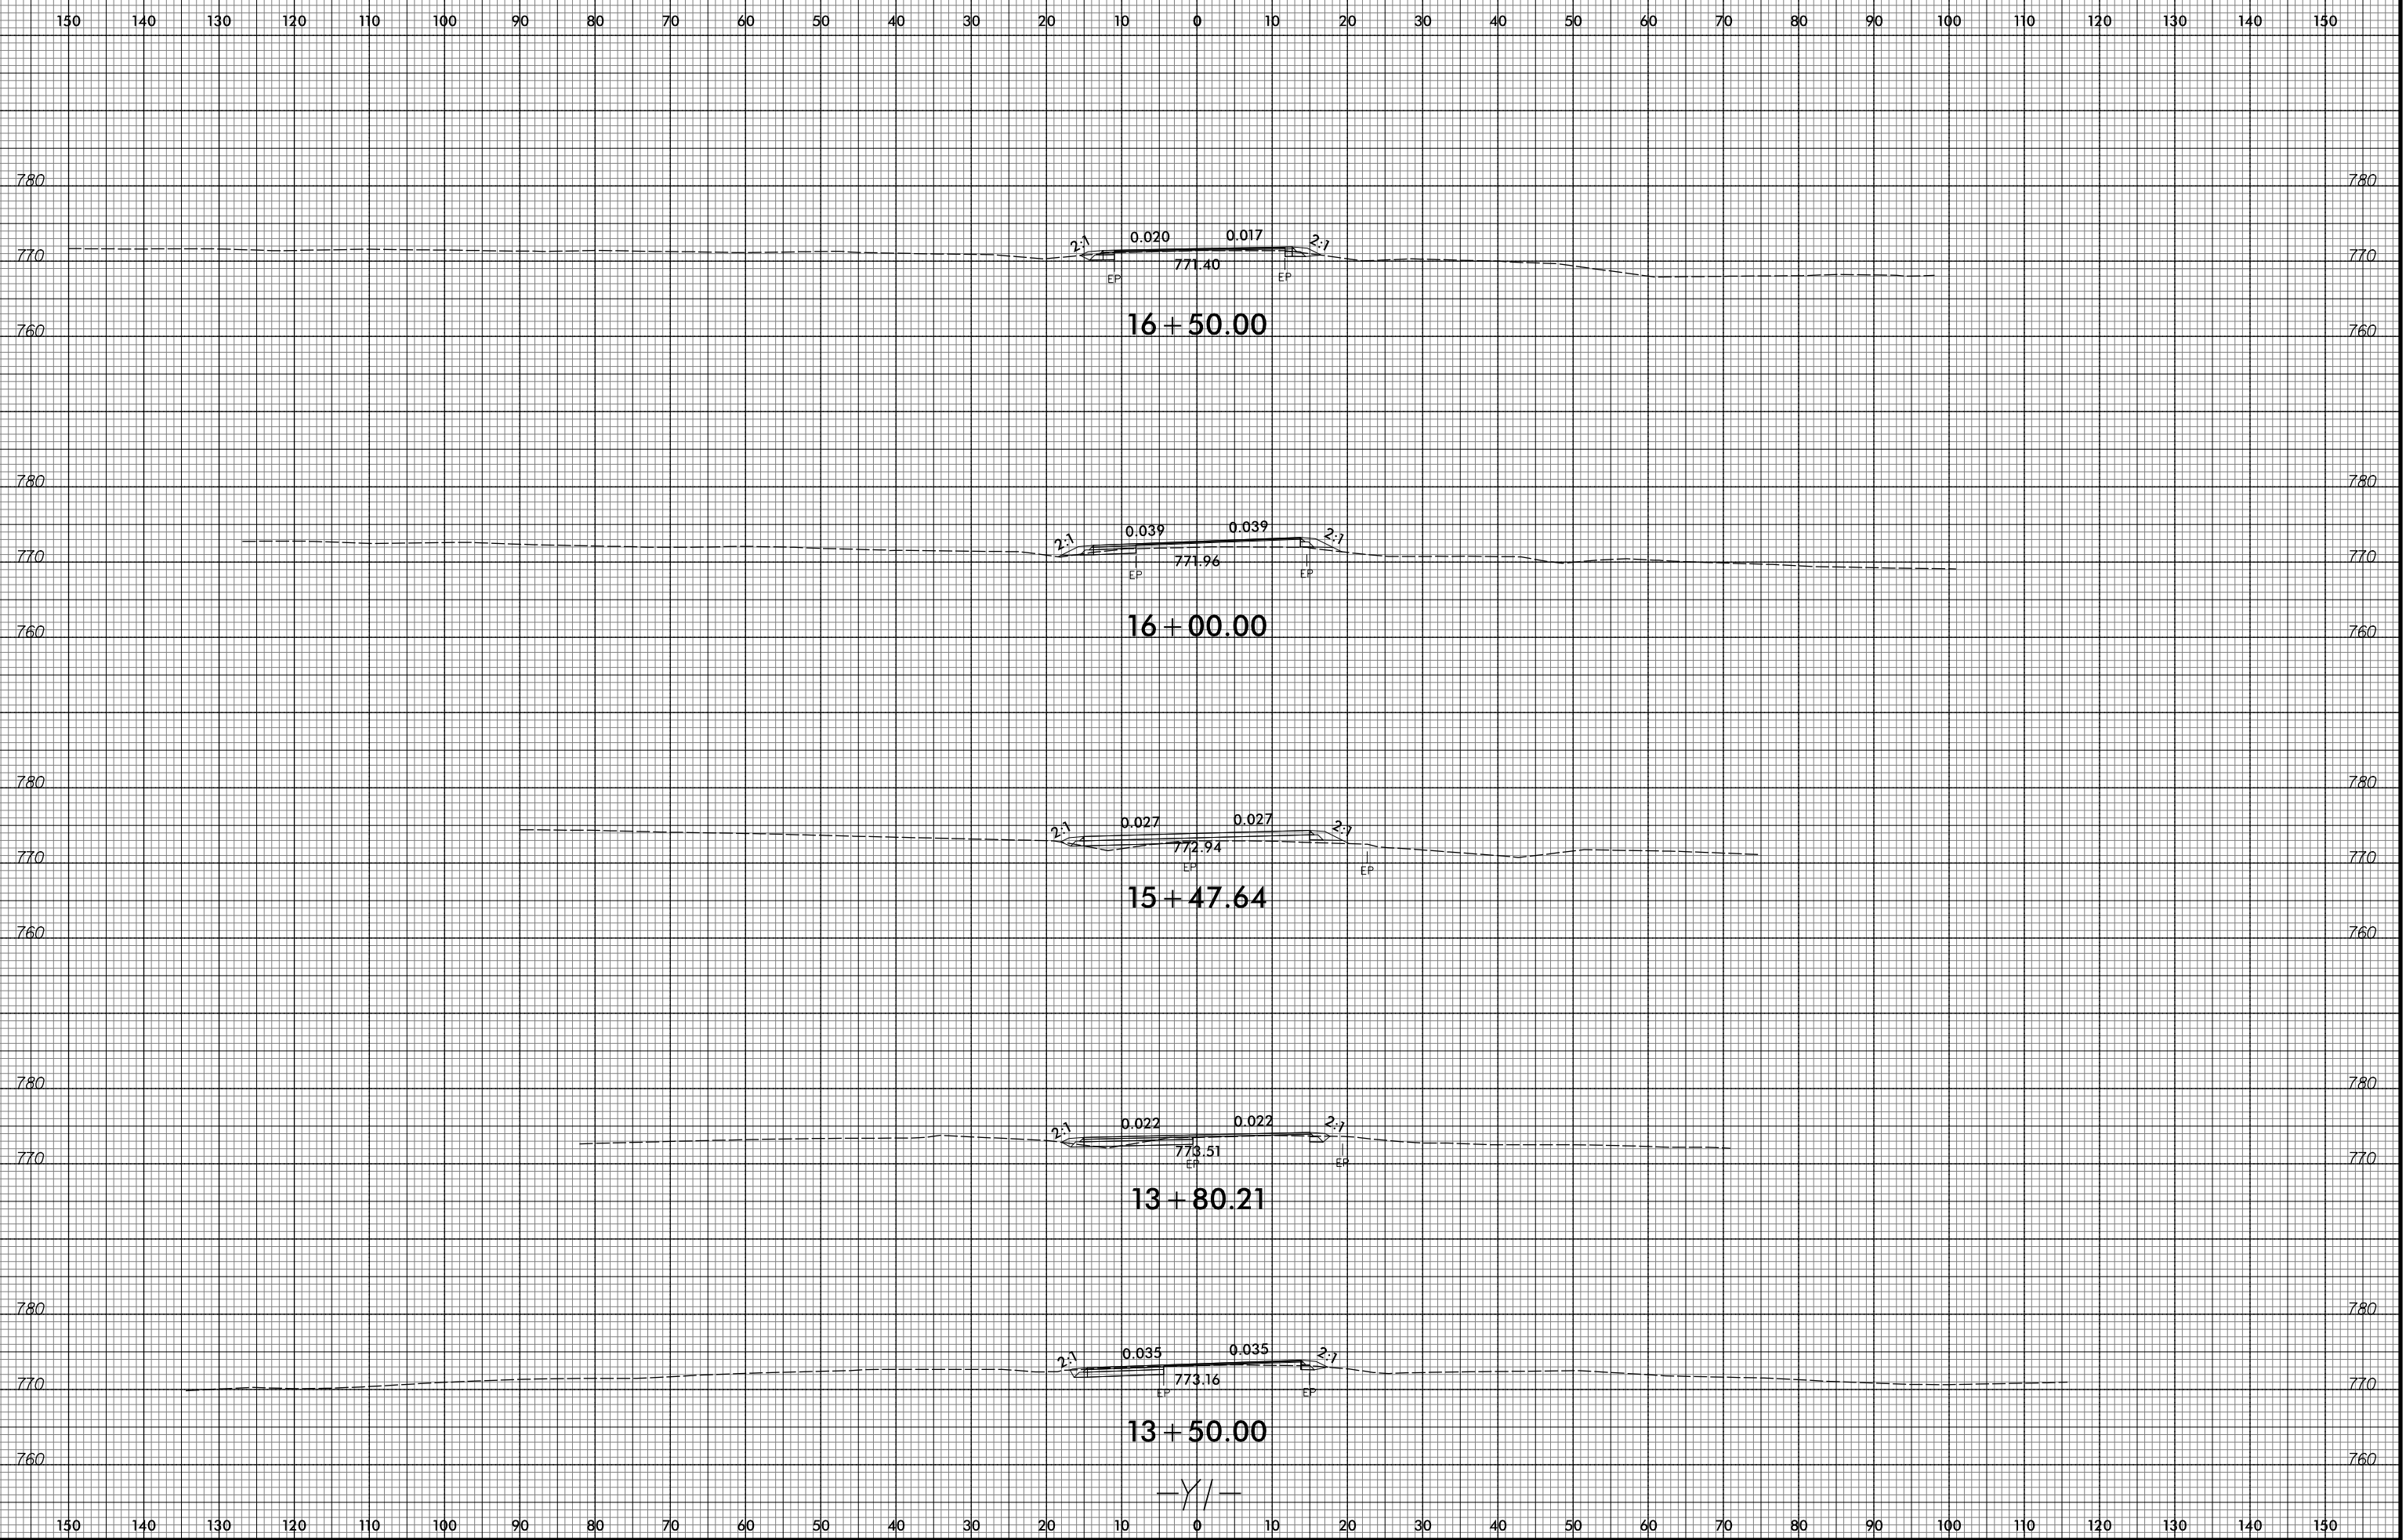

8/23/99

-Y/-

7/2/2015
B:\Projects\W-5516-XSC\W-5516-X-70.dwg
ICA ENGINEERING, INC.