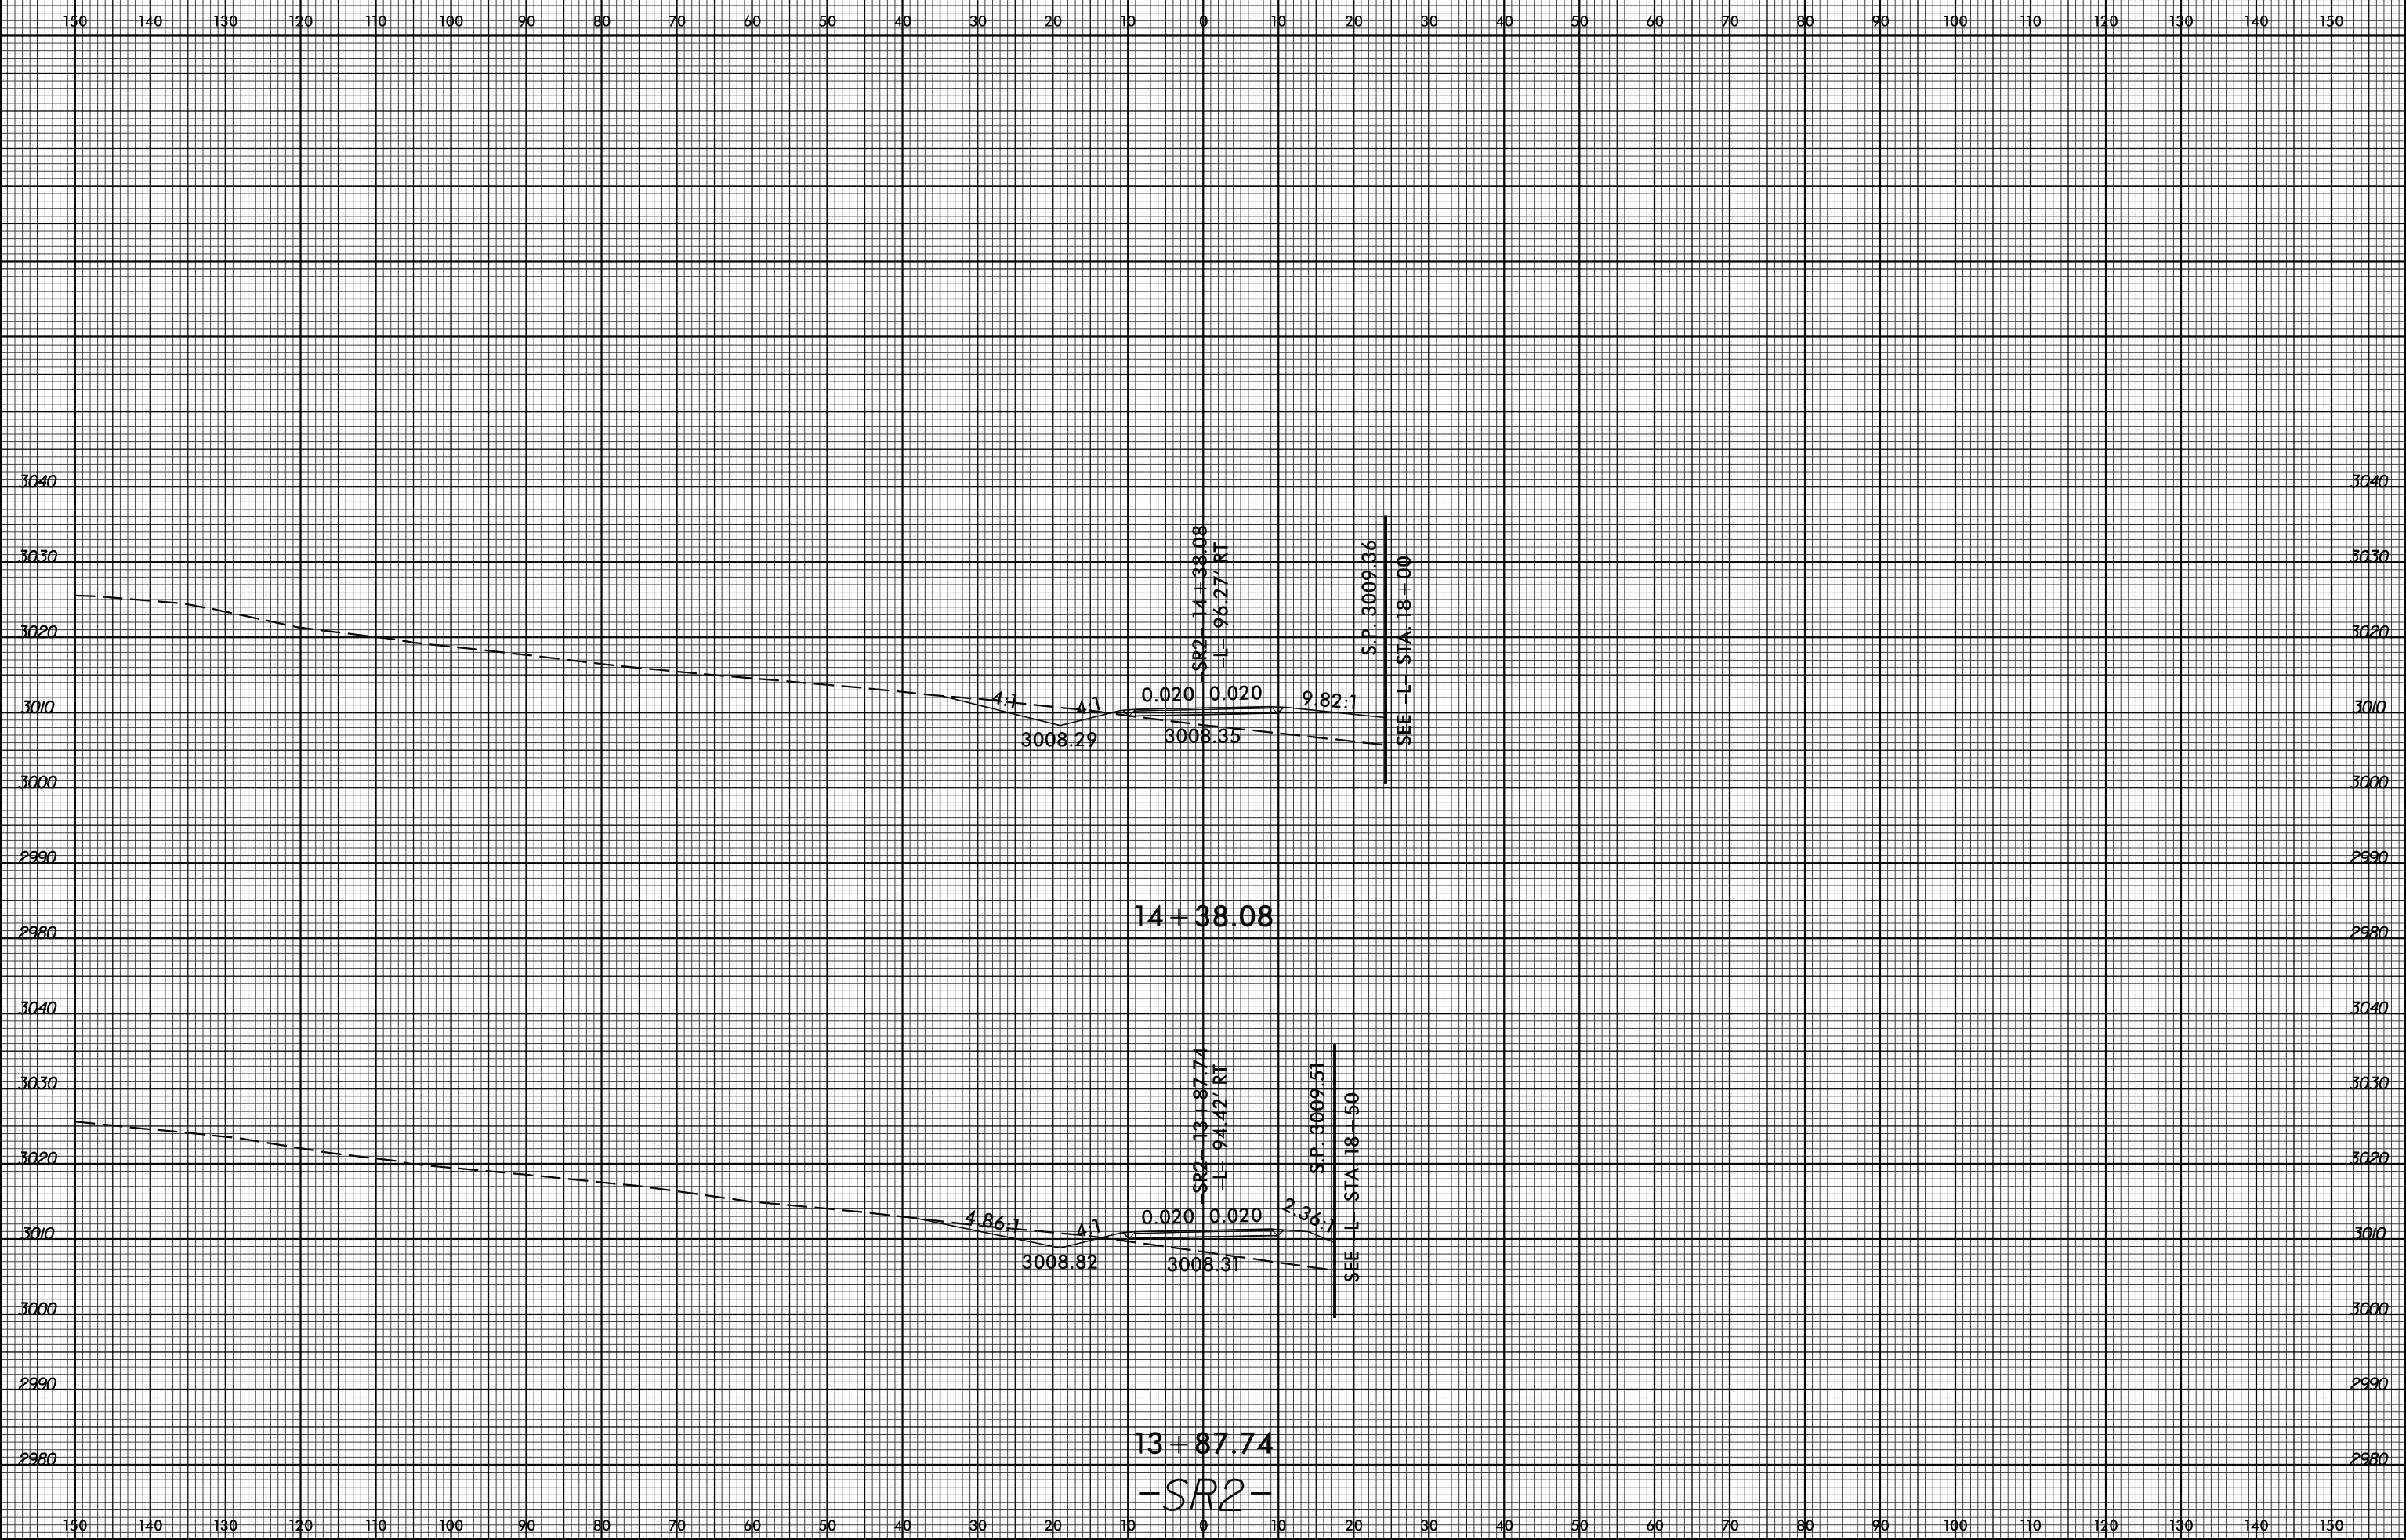

8/23/99

SYSTEMS
SERVICES
CORPORATION

14 + 38.08

13 + 87.74

-SR2-