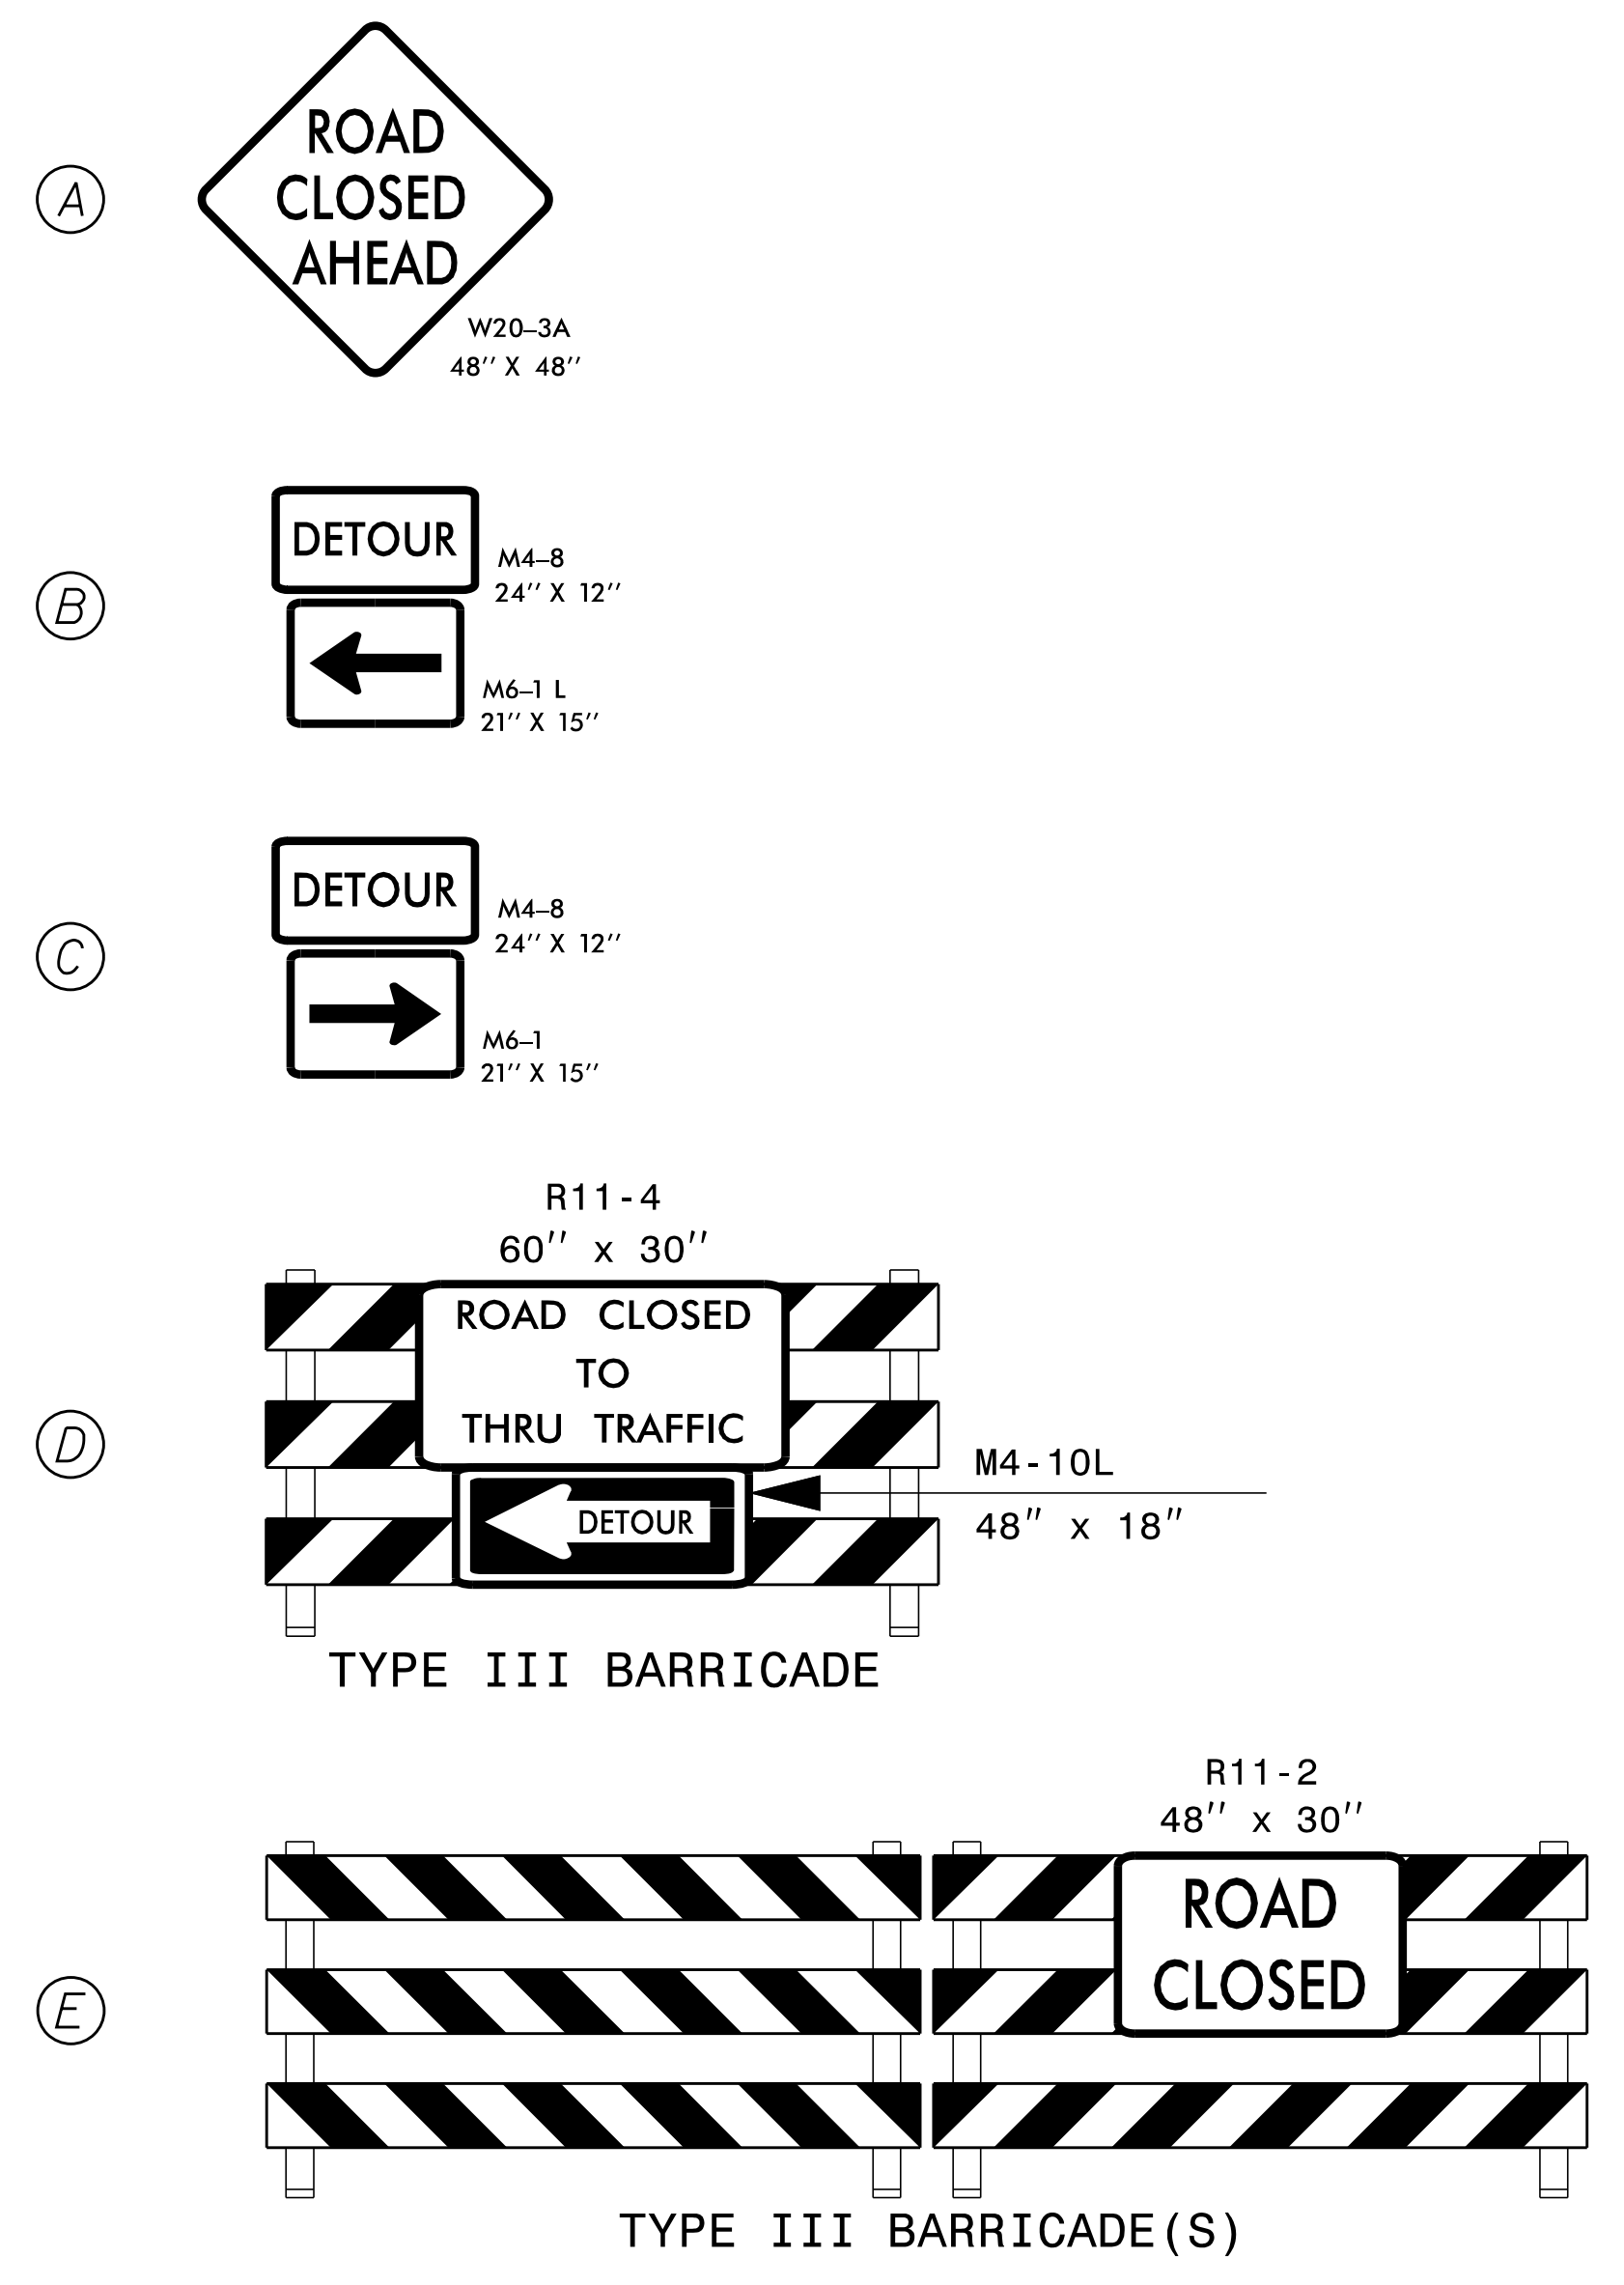

DETOUR ROUTE FOR WATAUGA AVENUE CLOSURE

Kimley»Horn

TRAFFIC CONTROL
DETOUR SHEET

K:\RAL_Roadway\01036175_U-3315\NT\TrafficControl\CP\Sheets\U3315_TMP_psh38.dgn 11/4/2014