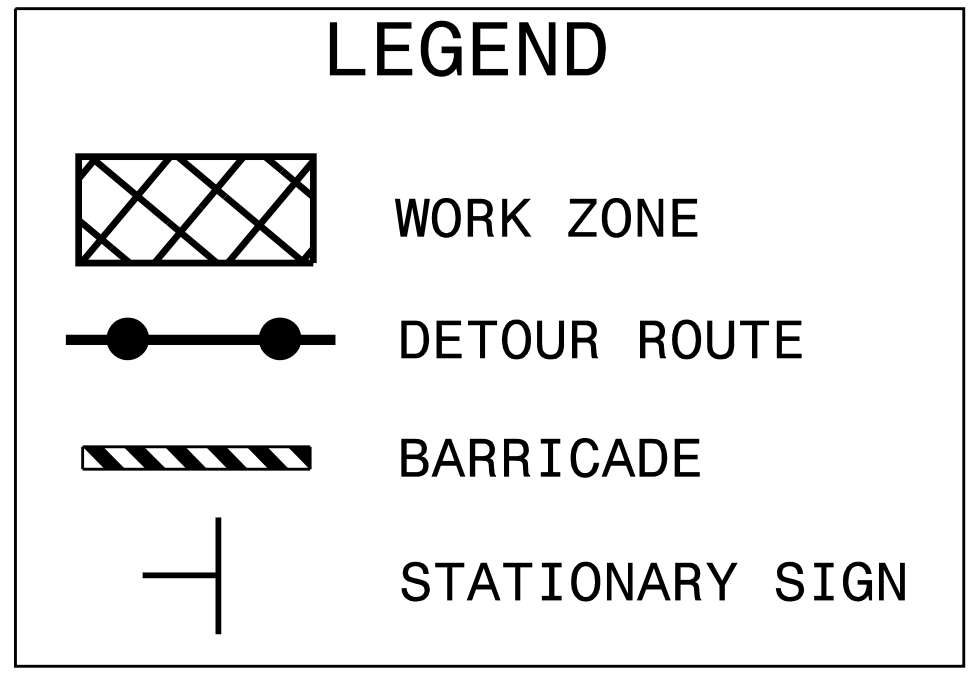

DETOUR ROUTE FOR WATAUGA AVENUE CLOSURE

Kimley»Horn

TRAFFIC CONTROL
DETOUR SHEET

K:\RAL_Roadway\01036175_U-3315\NT\TrafficControl\CP\Sheets\U3315_TMP_psh38.dgn 11/4/2014