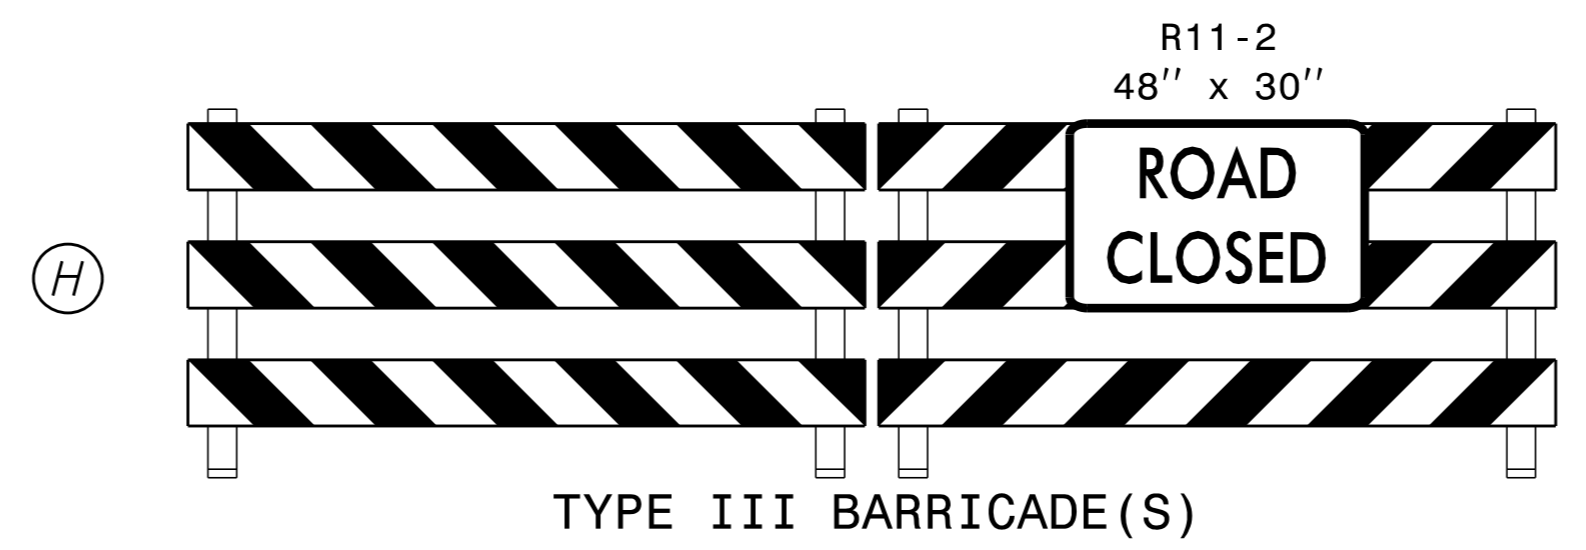

DETOUR ROUTES FOR PARIS STREET AND RALEIGH AVENUE CLOSURES

Kimley»Horn

APPROVED: *Jason Pace* DATE: 11/17/2014

DocuSigned by:

TRAFFIC CONTROL DETOUR SHEET

K:\RAL_Roadway\01036175_U-3315\NT\TrafficControl\CP\Sheets\U3315_TMP_psh33.dgn 11/4/2014