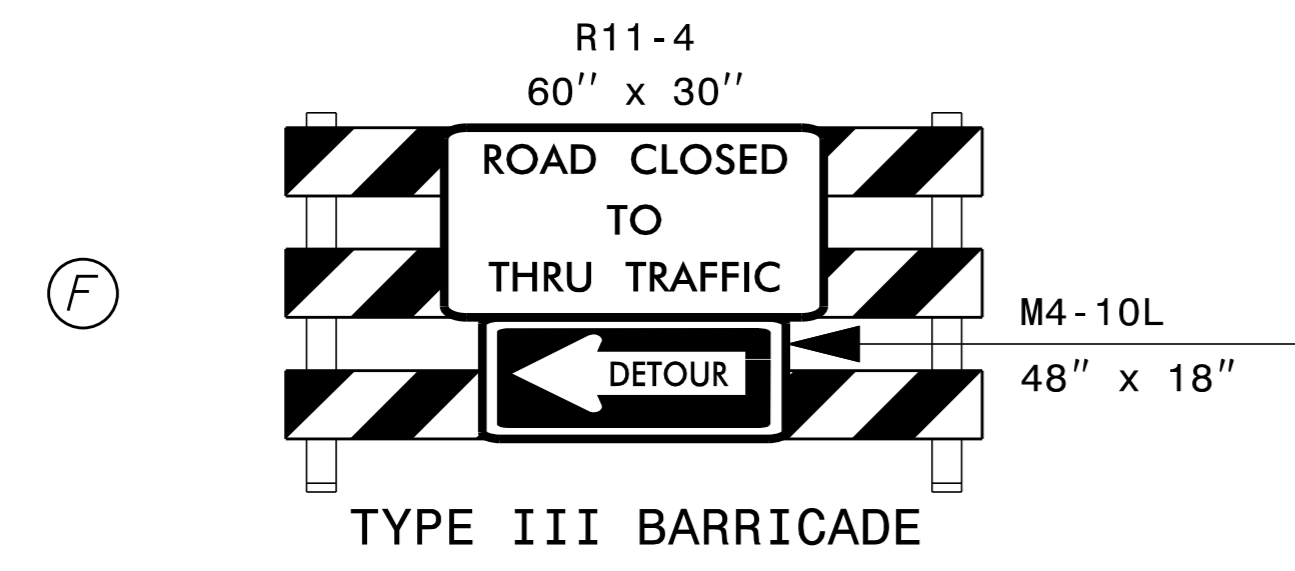

DETOUR ROUTES FOR PARIS STREET AND RALEIGH AVENUE CLOSURES

Kimley»Horn

APPROVED: *Jason Pace* DATE: 11/17/2014

DocuSigned by:

TRAFFIC CONTROL DETOUR SHEET

K:\RAL_Roadway\01036175_U-3315\NT\TrafficControl\CP\Sheets\U3315_TMP_psh33.dgn 11/4/2014