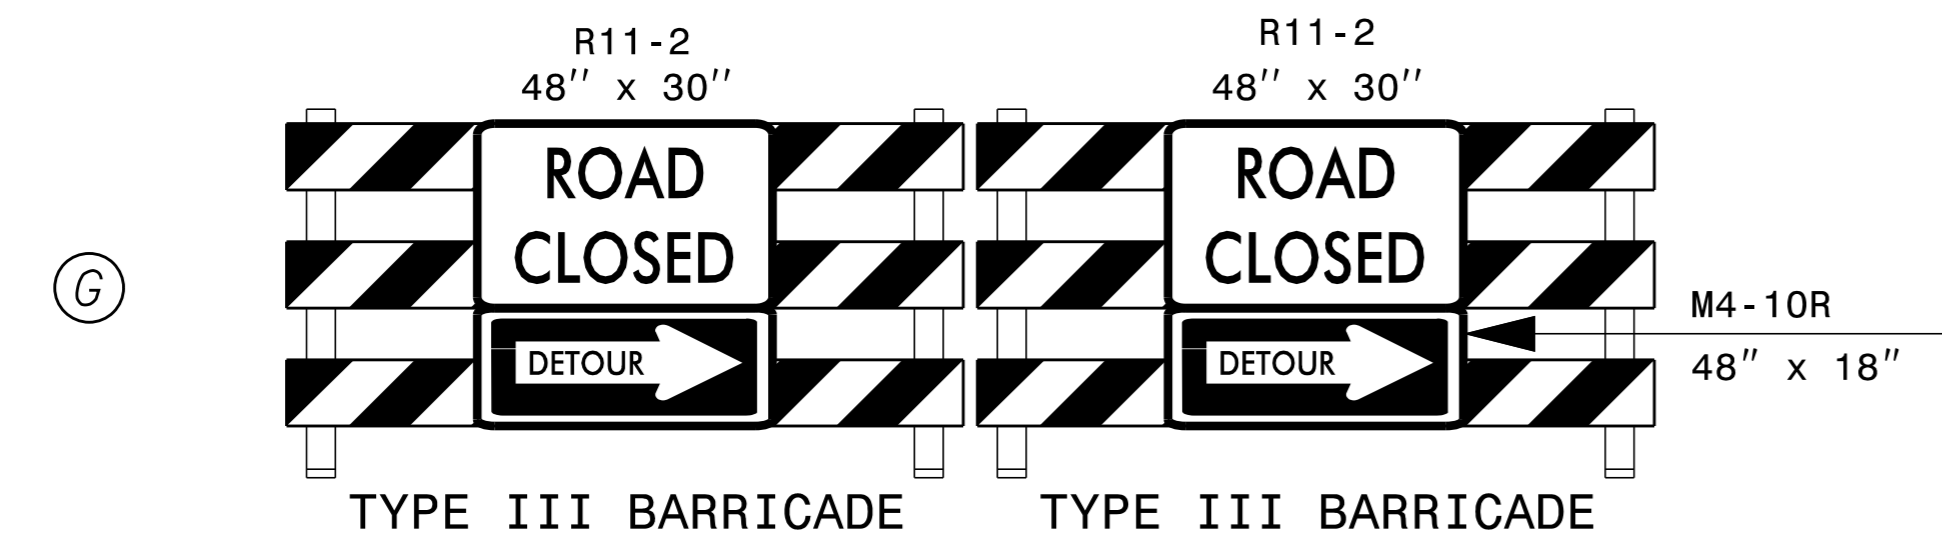

DETOUR ROUTES FOR PARIS STREET AND RALEIGH AVENUE CLOSURES

Kimley»Horn

APPROVED: *Jason Pace* DATE: 11/17/2014

DocuSigned by:

TRAFFIC CONTROL DETOUR SHEET

K:\RAL_Roadway\01036175_U-3315\NT\TrafficControl\CP\Sheets\U3315_TMP_psh33.dgn 11/4/2014