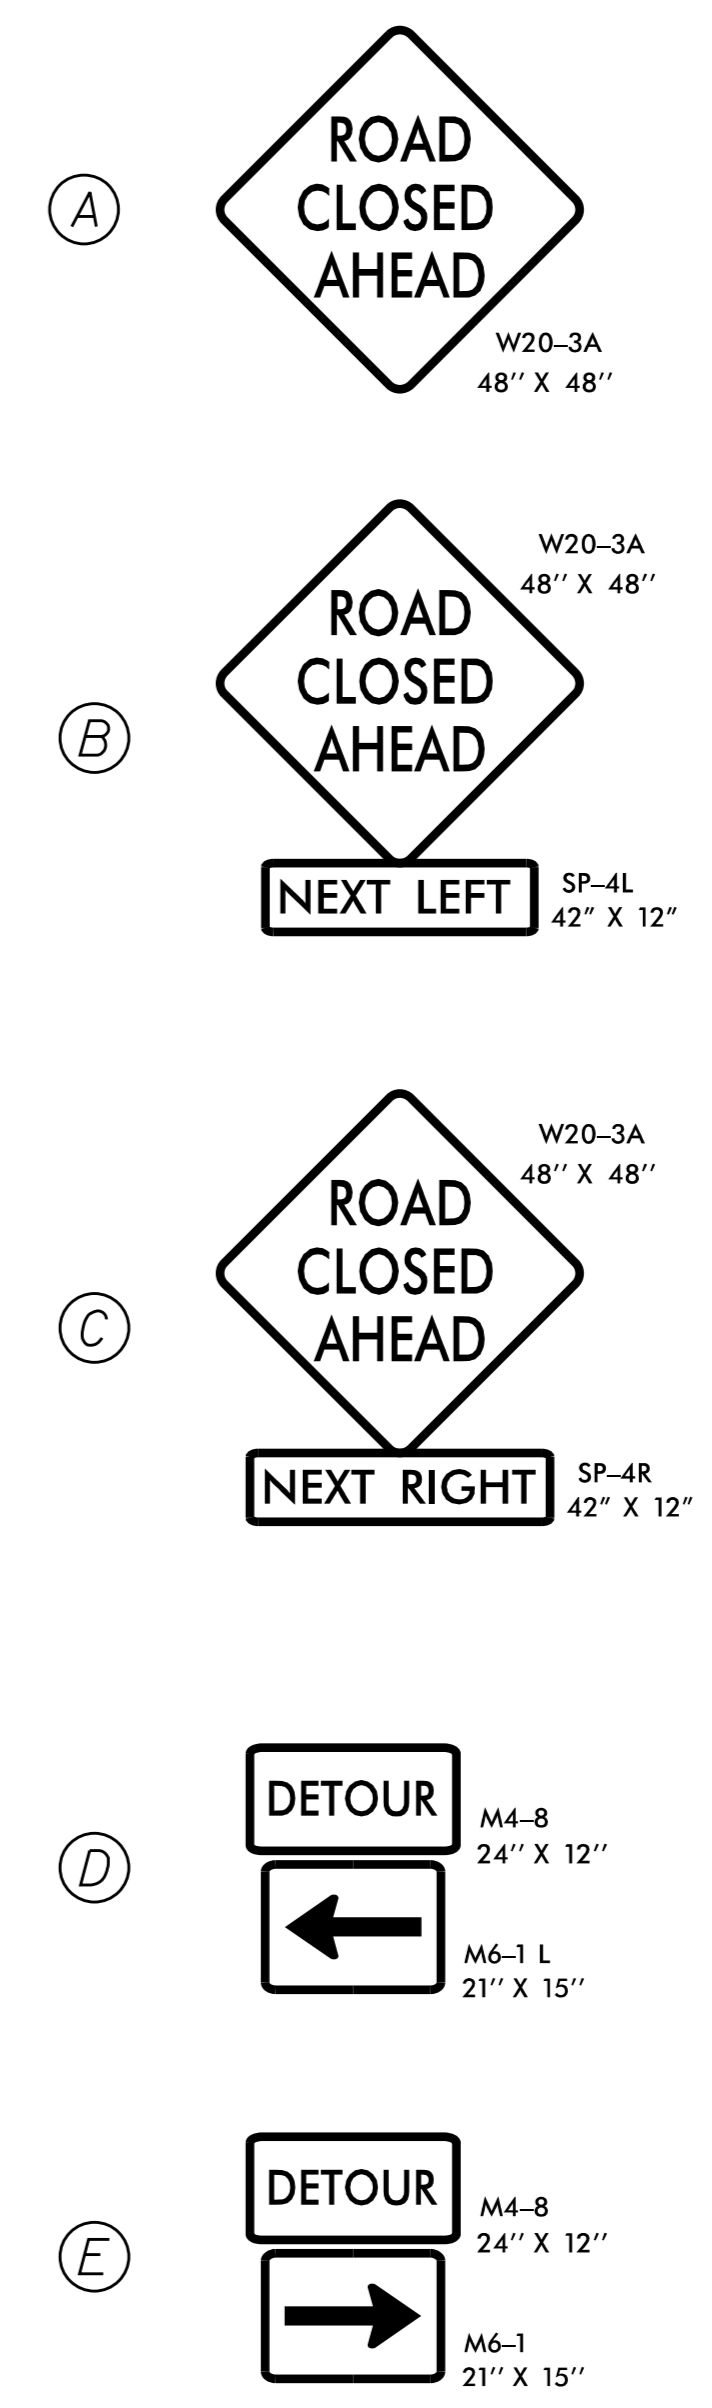

DETOUR ROUTES FOR PARIS STREET AND RALEIGH AVENUE CLOSURES

Kimley»Horn

APPROVED: *Jason Pace* DATE: 11/17/2014

DocuSigned by:

TRAFFIC CONTROL DETOUR SHEET

K:\RAL_Roadway\01036175_U-3315\NT\TrafficControl\CP\Sheets\U3315_TMP_psh33.dgn 11/4/2014