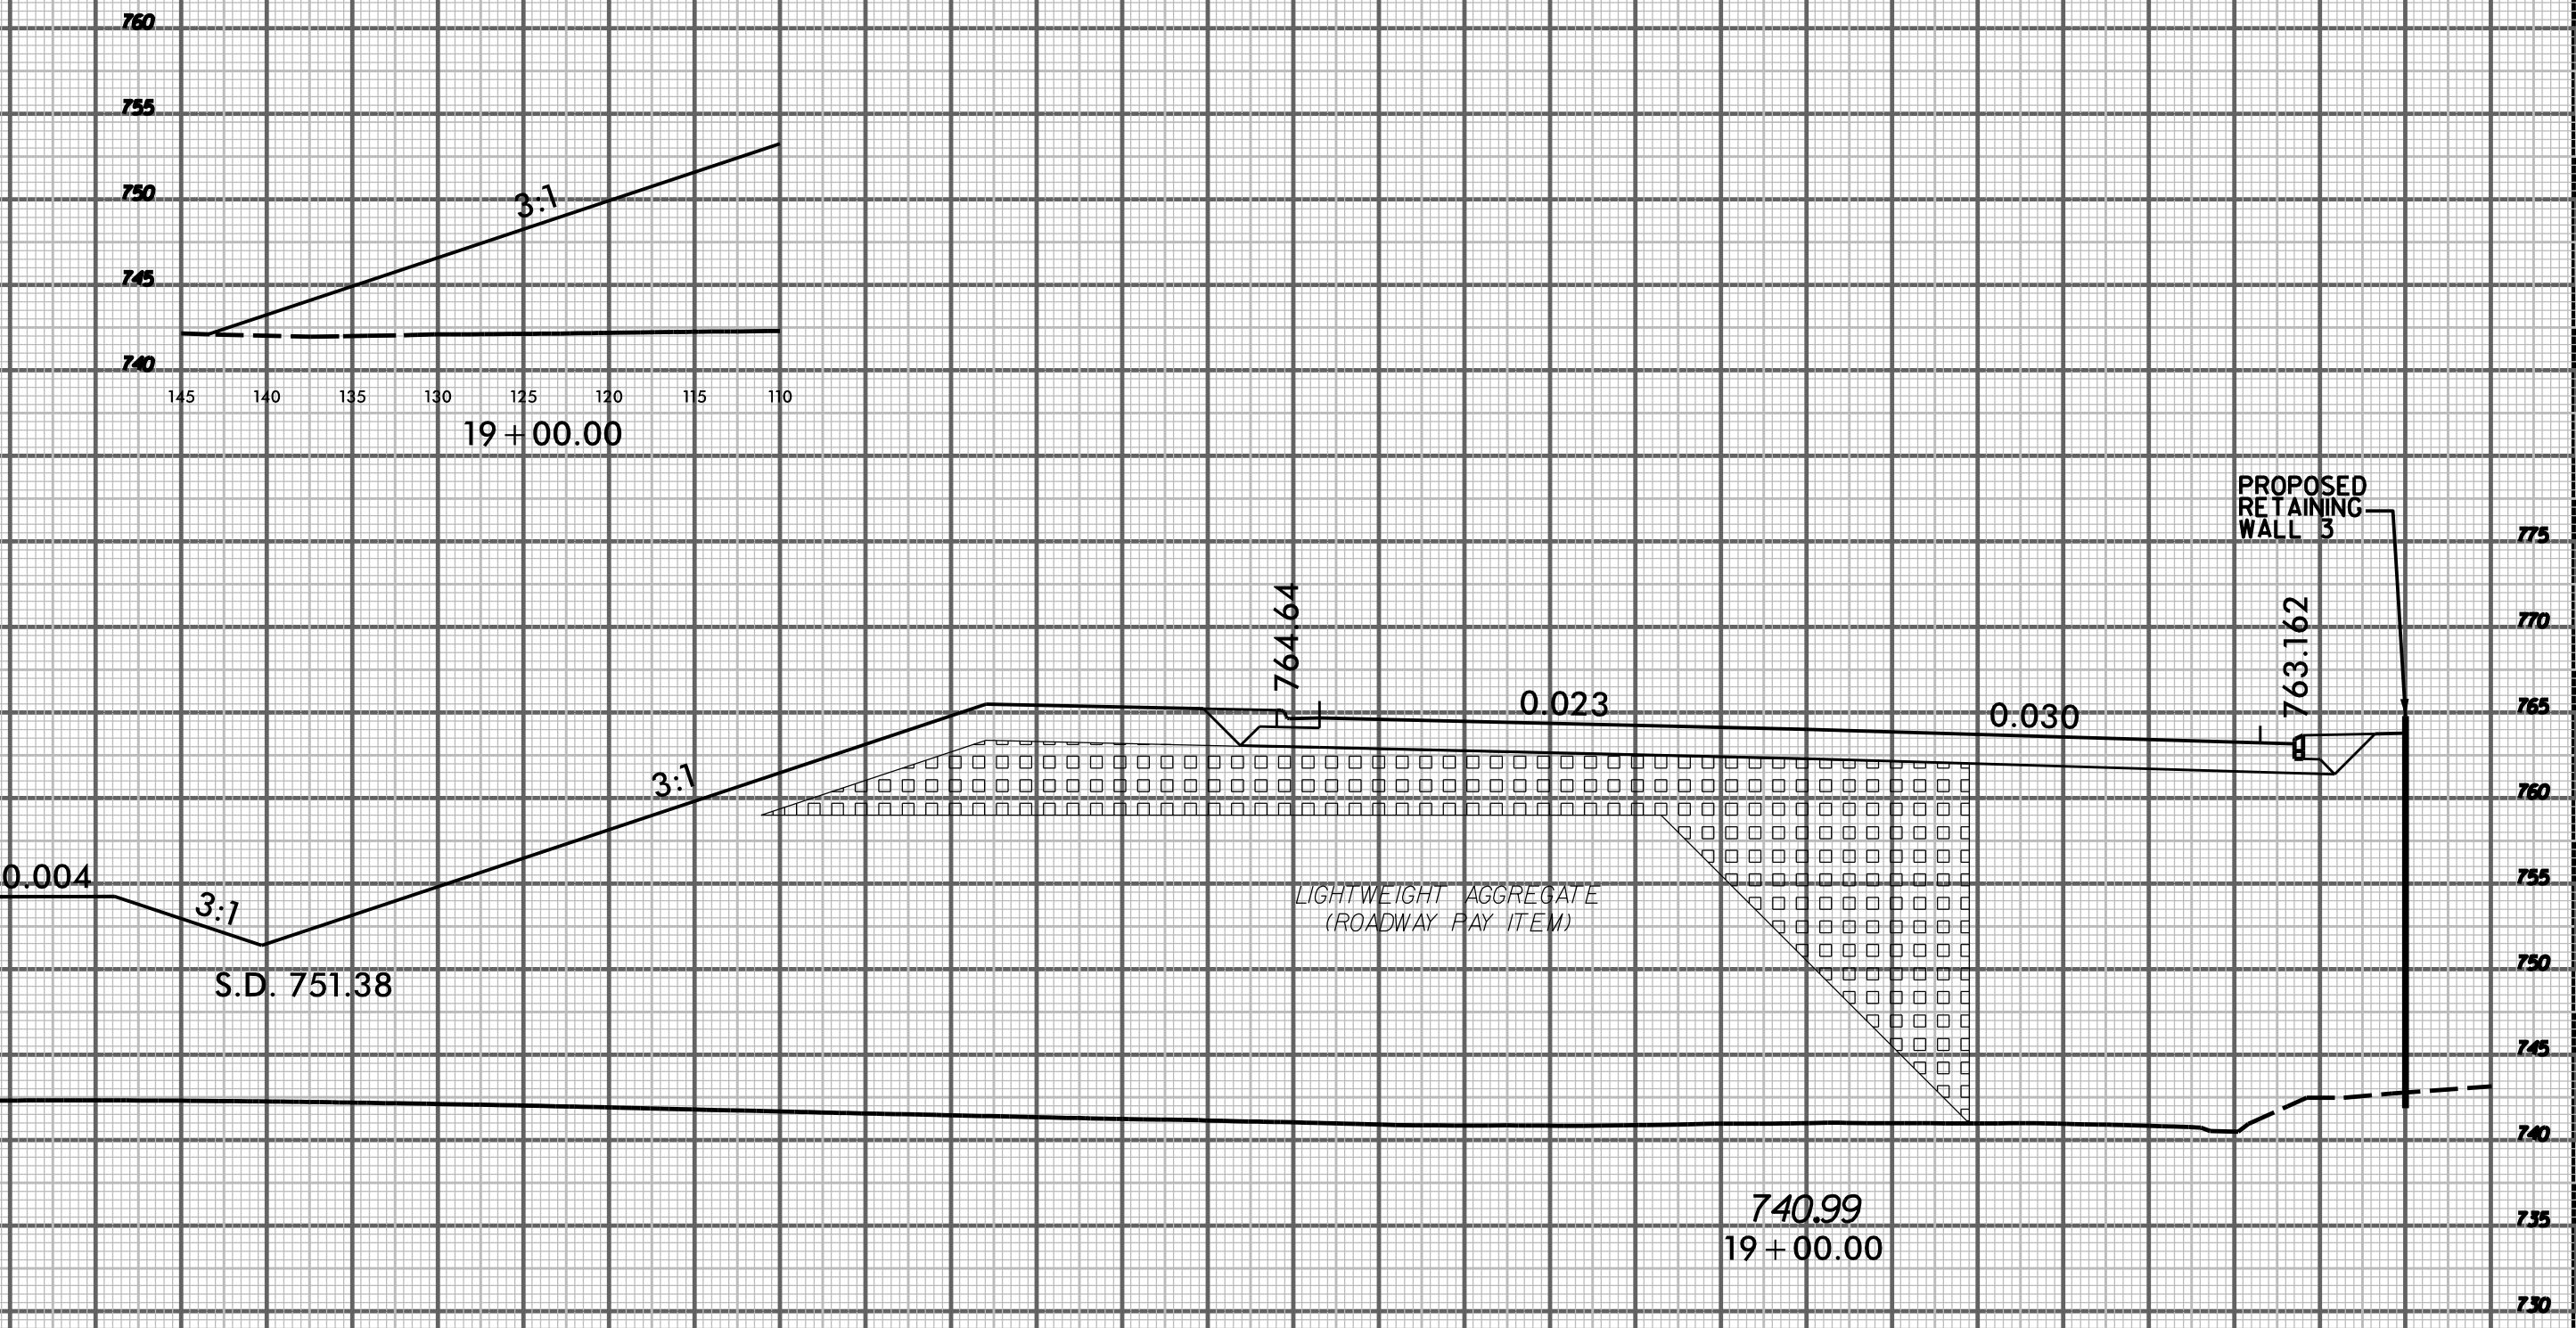

0400DEL_P30

05 100 95 90 85 80 75 70 65 60 55 50 45 40 35 30 25 20 15 10 5 0 5 10 15 20 25 30 35 40 45

LIGHTWEIGHT AGGREGATE

SYSTEMS