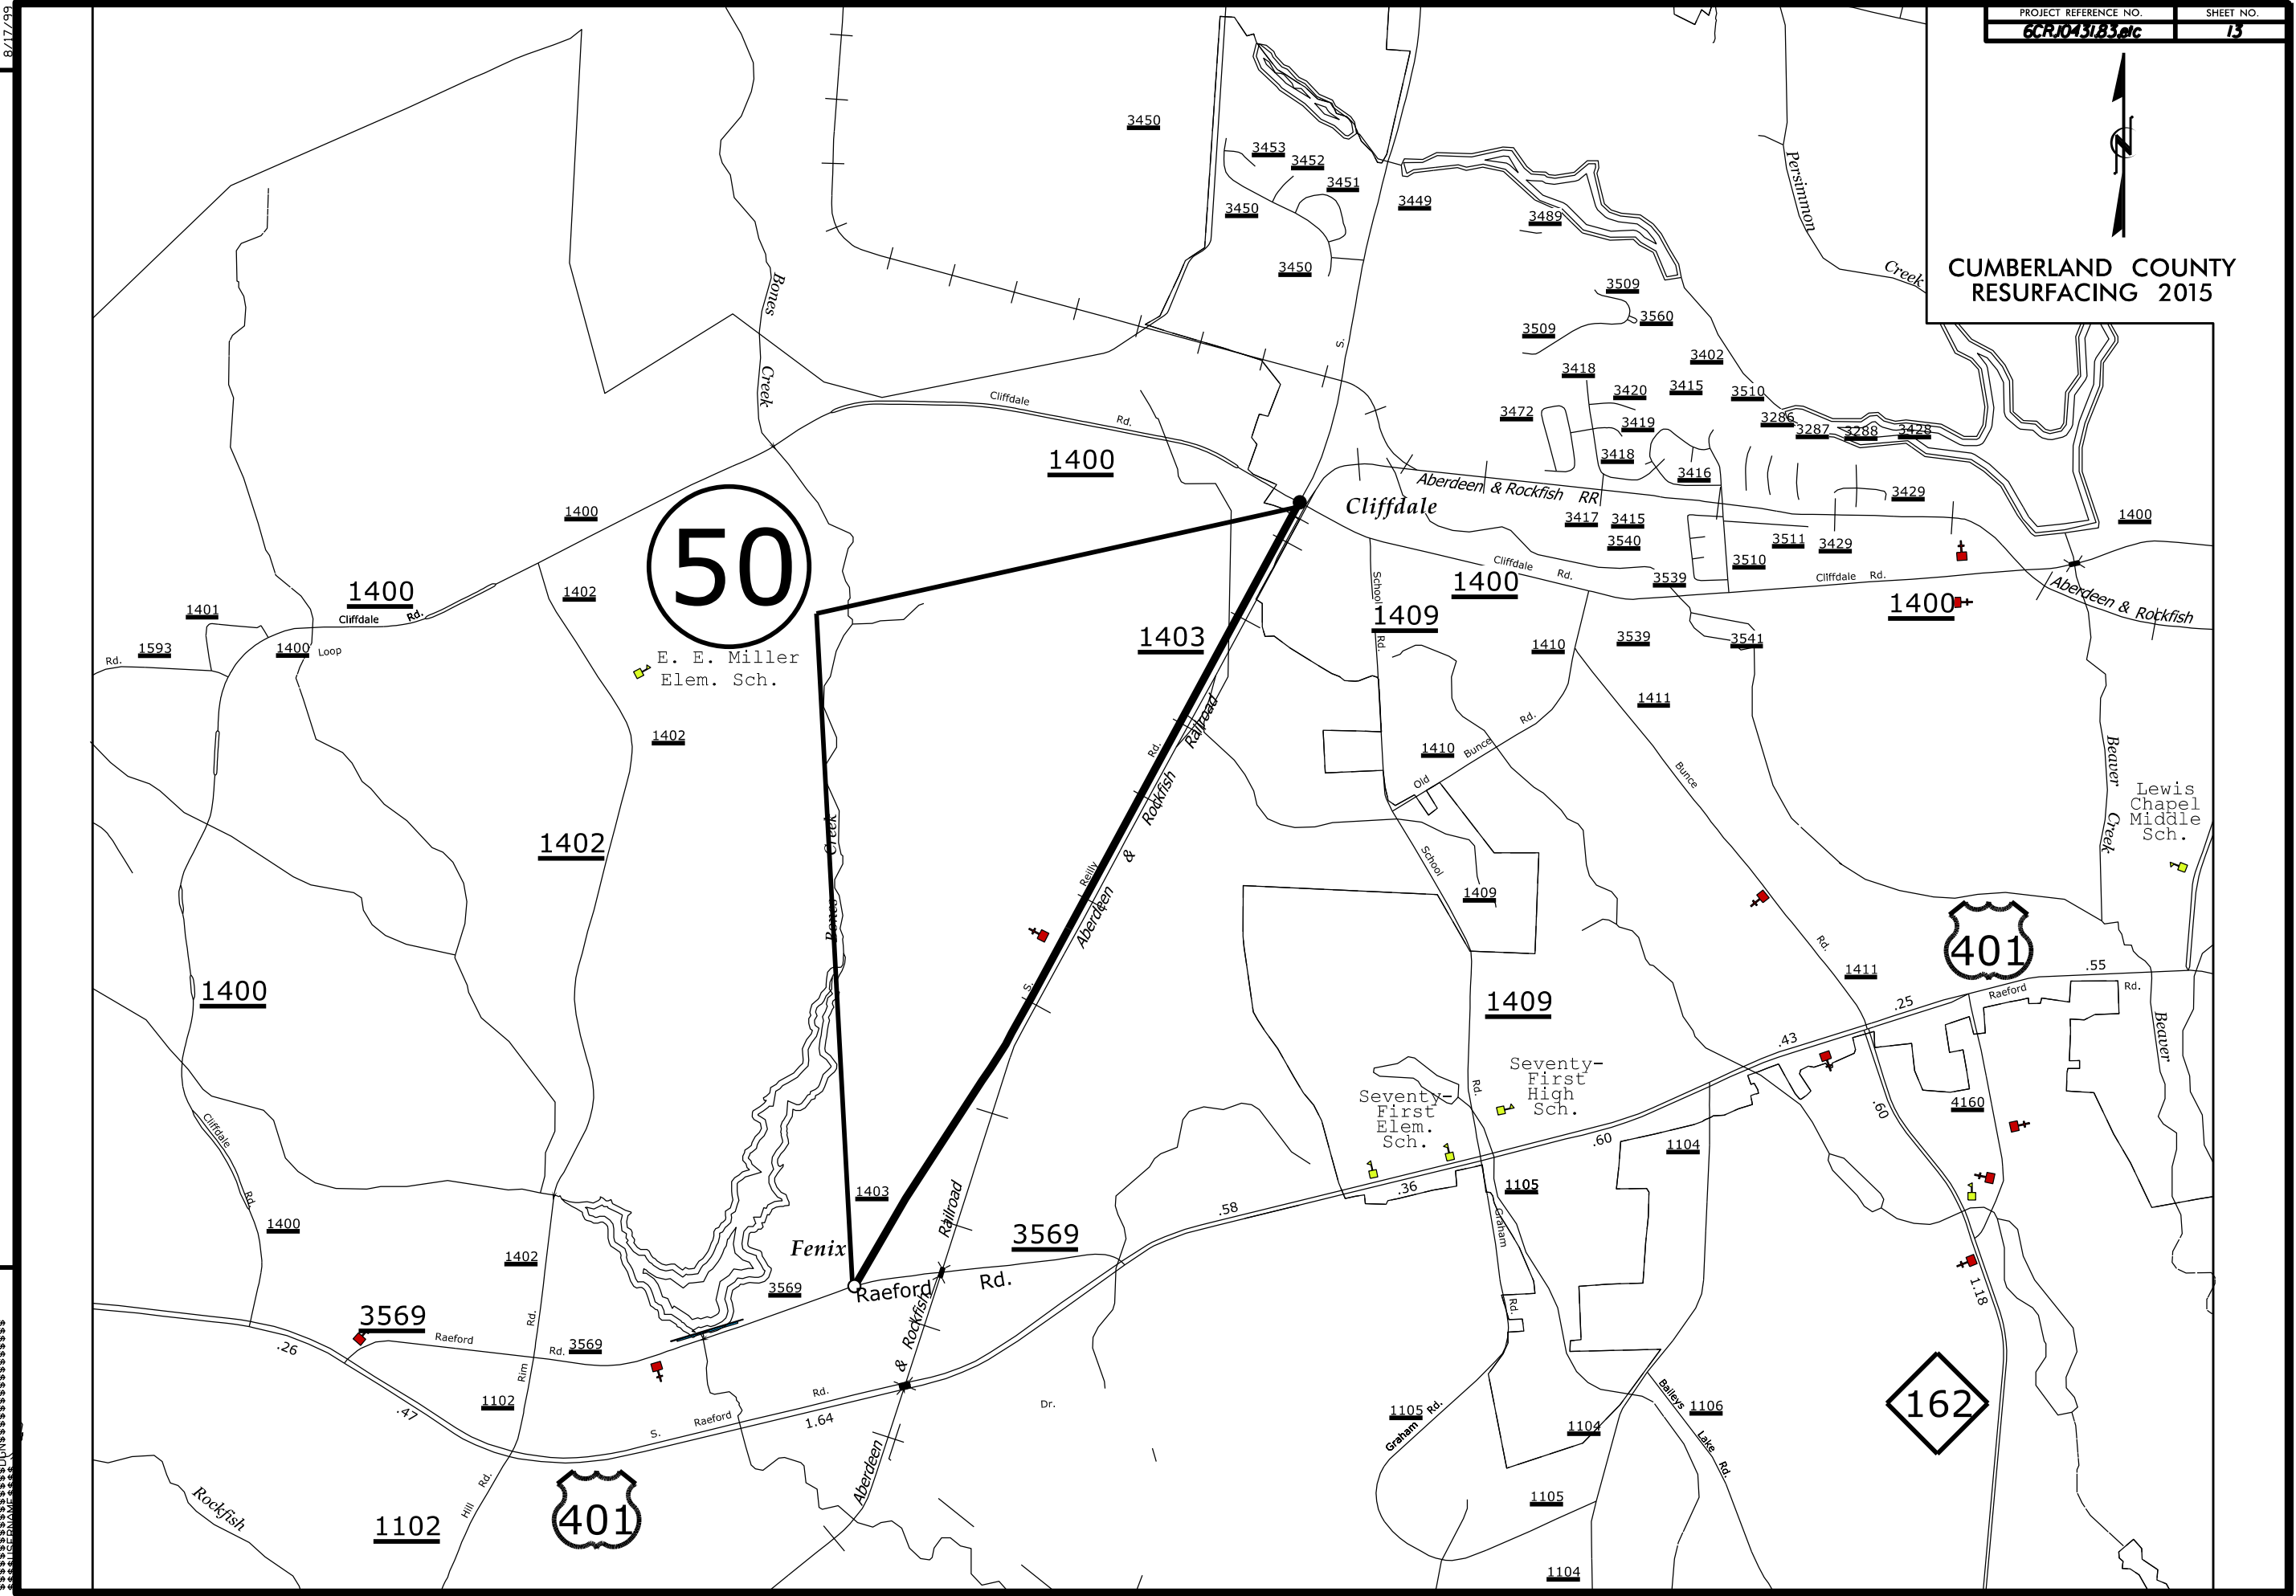

**CUMBERLAND COUNTY  
RESURFACING 2015**

REVISIONS

8/17/99  
SYTIME  
D:\PROJECTS\6CR10431B3.c\6CR10431B3.c.dwg