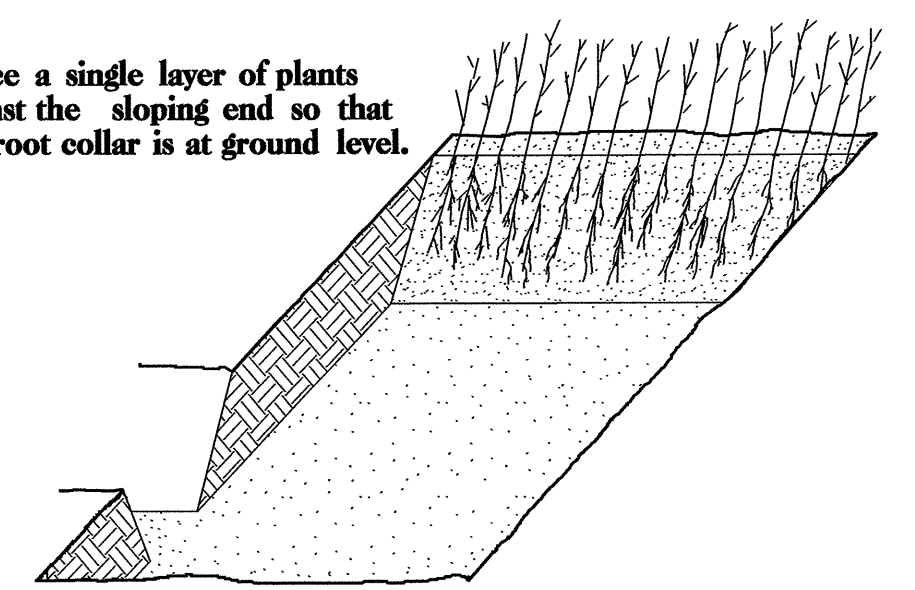

### SEEDLING / LINER BAREROOT PLANTING DETAIL

#### HEALING IN

1. Locate a healing-in site in a shady, well protected area.
2. Excavate a flat bottom trench 12 inches deep and provide drainage.

3. Backfill the trench with 2 inches well rotted sawdust. Place a 2 inch layer of well rotted sawdust at a sloping angle at one end of the trench.

4. Place a single layer of plants against the sloping end so that the root collar is at ground level.

5. Place a 2 inch layer of well rotted sawdust over the roots maintaining a sloping angle.

6. Repeat layers of plants and sawdust as necessary and water thoroughly.