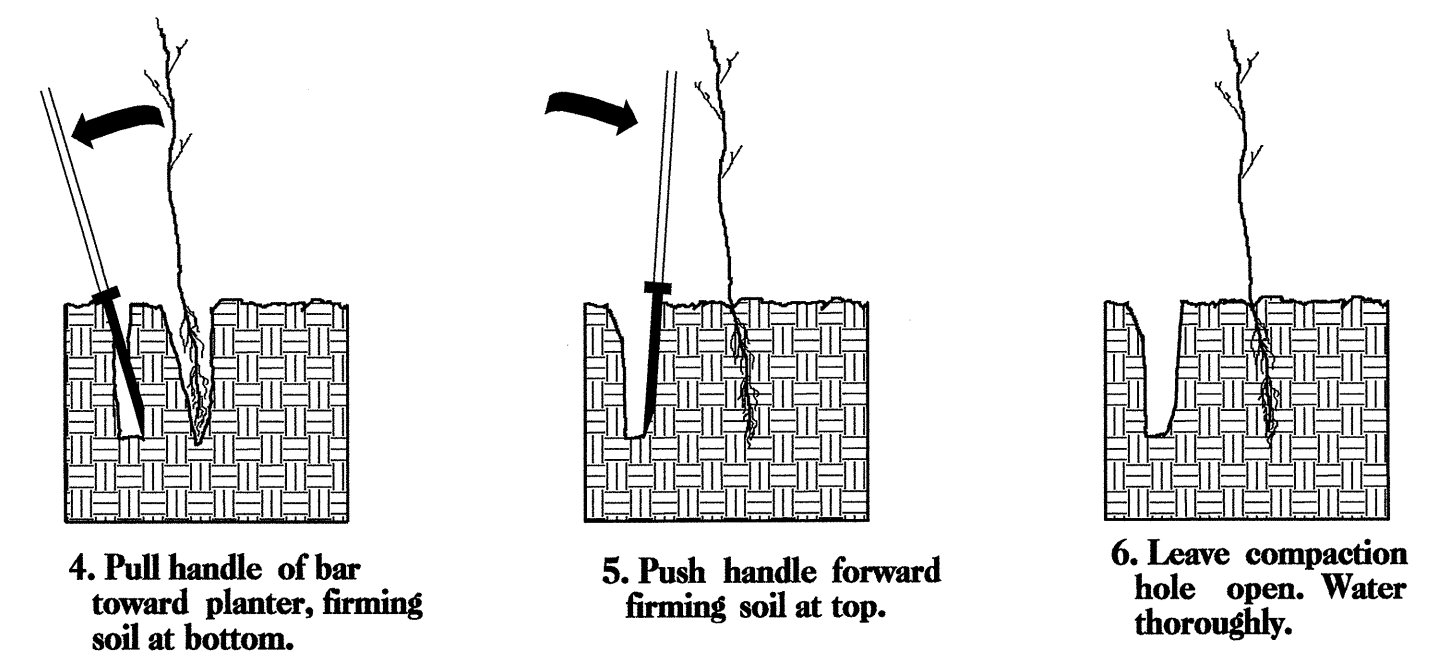

#### HEALING IN

1. Locate a healing-in site in a shady, well protected area.
2. Excavate a flat bottom trench 12 inches deep and provide drainage.

3. Backfill the trench with 2 inches well rotted sawdust. Place a 2 inch layer of well rotted sawdust at a sloping angle at one end of the trench.

4. Place a single layer of plants against the sloping end so that the root collar is at ground level.

5. Place a 2 inch layer of well rotted sawdust over the roots maintaining a sloping angle.

6. Repeat layers of plants and sawdust as necessary and water thoroughly.

#### DIBBLE PLANTING METHOD USING THE KBC PLANTING BAR

1. Insert planting bar as shown and pull handle toward planter.
2. Remove planting bar and place seedling at correct depth.
3. Insert planting bar 2 inches toward planter from seedling.