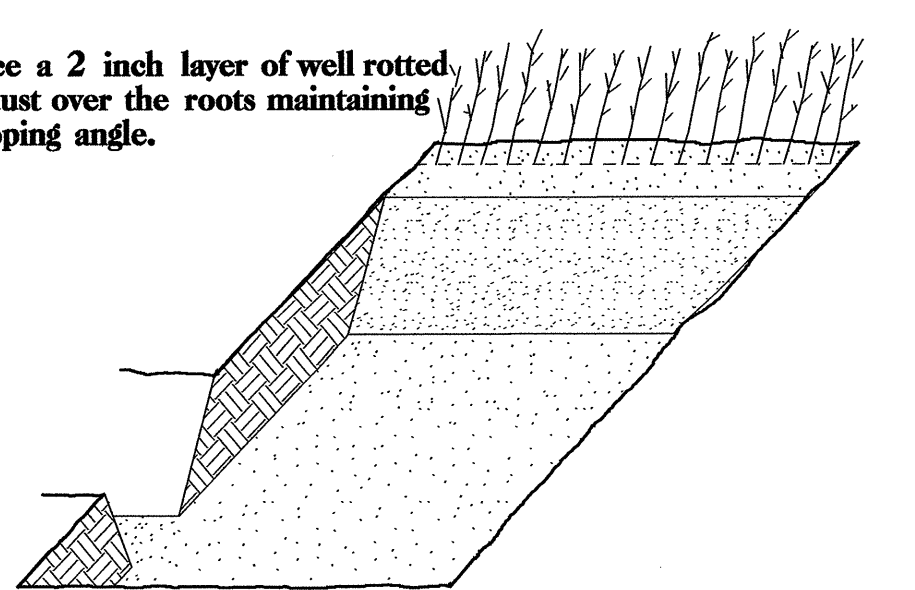

### SEEDLING / LINER BAREROOT PLANTING DETAIL

#### HEALING IN

1. Locate a healing-in site in a shady, well protected area.
2. Excavate a flat bottom trench 12 inches deep and provide drainage.

3. Backfill the trench with 2 inches well rotted sawdust. Place a 2 inch layer of well rotted sawdust at a sloping angle at one end of the trench.

4. Place a single layer of plants against the sloping end so that the root collar is at ground level.

5. Place a 2 inch layer of well rotted sawdust over the roots maintaining a sloping angle.

6. Repeat layers of plants and sawdust as necessary and water thoroughly.