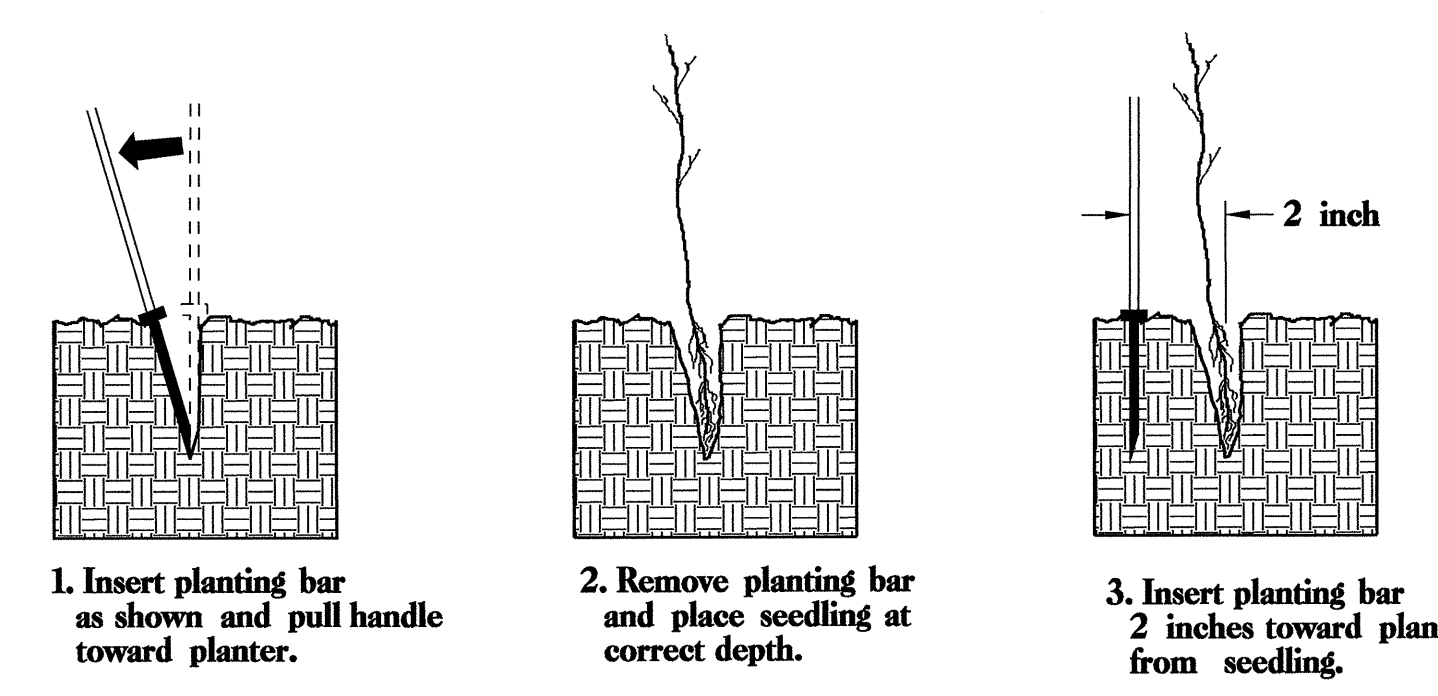

#### HEALING IN

1. Locate a healing-in site in a shady, well protected area.
2. Excavate a flat bottom trench 12 inches deep and provide drainage.

3. Backfill the trench with 2 inches well rotted sawdust. Place a 2 inch layer of well rotted sawdust at a sloping angle at one end of the trench.

4. Place a single layer of plants against the sloping end so that the root collar is at ground level.

5. Place a 2 inch layer of well rotted sawdust over the roots maintaining a sloping angle.

6. Repeat layers of plants and sawdust as necessary and water thoroughly.

#### DIBBLE PLANTING METHOD USING THE KBC PLANTING BAR

1. Insert planting bar as shown and pull handle toward planter.
2. Remove planting bar and place seedling at correct depth.
3. Insert planting bar 2 inches toward planter from seedling.