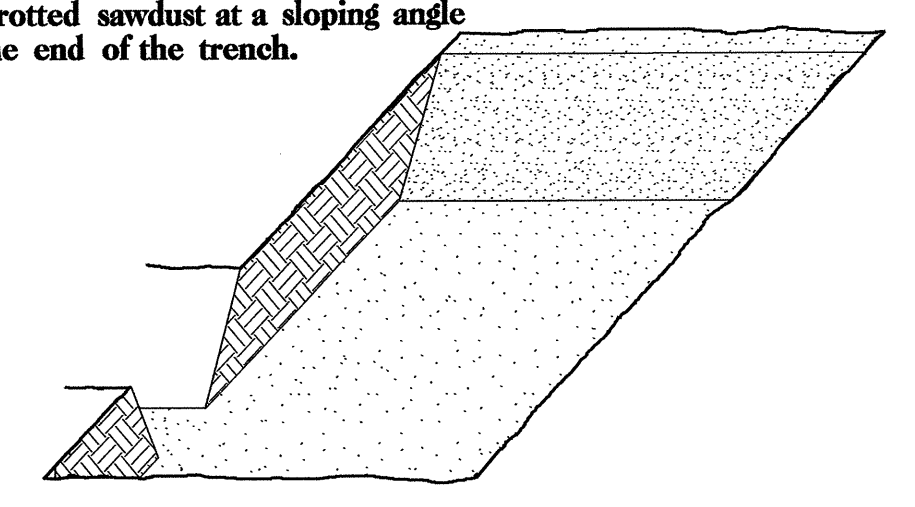

3. Backfill the trench with 2 inches well rotted sawdust. Place a 2 inch layer of well rotted sawdust at a sloping angle at one end of the trench.