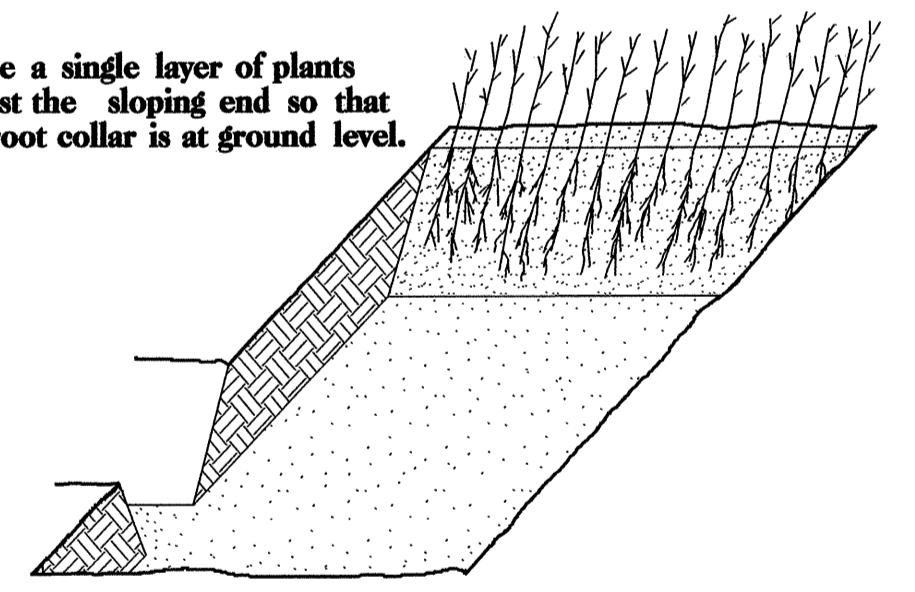

PLANTING DETAILS

SEEDLING / LINER BAREROOT PLANTING DETAIL

HEALING IN

1. Locate a healing-in site in a shady, well protected area.
2. Excavate a flat bottom trench 12 inches deep and provide drainage.

3. Backfill the trench with 2 inches well rotted sawdust. Place a 2 inch layer of well rotted sawdust at a sloping angle at one end of the trench.

4. Place a single layer of plants against the sloping end so that the root collar is at ground level.

5. Place a 2 inch layer of well rotted sawdust over the roots maintaining a sloping angle.

6. Repeat layers of plants and sawdust as necessary and water thoroughly.

DIBBLE PLANTING METHOD USING THE KBC PLANTING BAR

1. Insert planting bar as shown and pull handle toward planter.
2. Remove planting bar and place seedling at correct depth.
3. Insert planting bar 2 inches toward planter from seedling.

KBC PLANTING BAR
Planting bar shall have a blade with a triangular cross section, and shall be 12 inches long, 4 inches wide and 1 inch thick at center.

ROOT PRUNING
All seedlings shall be root pruned, if necessary, so that no roots extend more than 10 inches below the root collar.