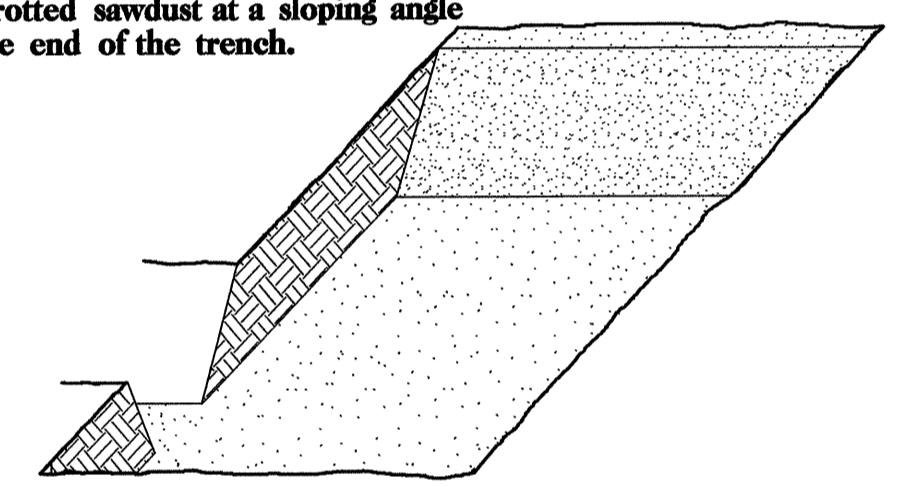

PLANTING DETAILS

SEEDLING / LINER BAREROOT PLANTING DETAIL

HEALING IN

1. Locate a healing-in site in a shady, well protected area.
2. Excavate a flat bottom trench 12 inches deep and provide drainage.

3. Backfill the trench with 2 inches well rotted sawdust. Place a 2 inch layer of well rotted sawdust at a sloping angle at one end of the trench.

4. Place a single layer of plants against the sloping end so that the root collar is at ground level.

5. Place a 2 inch layer of well rotted sawdust over the roots maintaining a sloping angle.

6. Repeat layers of plants and sawdust as necessary and water thoroughly.

DIBBLE PLANTING METHOD USING THE KBC PLANTING BAR

1. Insert planting bar as shown and pull handle toward planter.
2. Remove planting bar and place seedling at correct depth.
3. Insert planting bar 2 inches toward planter from seedling.

KBC PLANTING BAR
Planting bar shall have a blade with a triangular cross section, and shall be 12 inches long, 4 inches wide and 1 inch thick at center.

ROOT PRUNING
All seedlings shall be root pruned, if necessary, so that no roots extend more than 10 inches below the root collar.