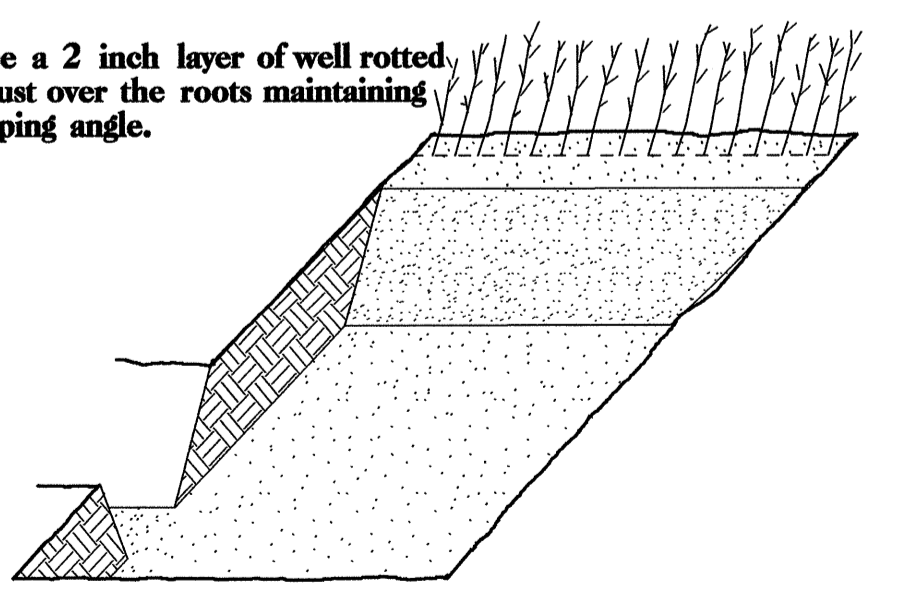

PLANTING DETAILS

SEEDLING / LINER BAREROOT PLANTING DETAIL

HEALING IN

1. Locate a healing-in site in a shady, well protected area.
2. Excavate a flat bottom trench 12 inches deep and provide drainage.

3. Backfill the trench with 2 inches well rotted sawdust. Place a 2 inch layer of well rotted sawdust at a sloping angle at one end of the trench.

4. Place a single layer of plants against the sloping end so that the root collar is at ground level.

5. Place a 2 inch layer of well rotted sawdust over the roots maintaining a sloping angle.

6. Repeat layers of plants and sawdust as necessary and water thoroughly.

DIBBLE PLANTING METHOD USING THE KBC PLANTING BAR

1. Insert planting bar as shown and pull handle toward planter.
2. Remove planting bar and place seedling at correct depth.
3. Insert planting bar 2 inches toward planter from seedling.

KBC PLANTING BAR
Planting bar shall have a blade with a triangular cross section, and shall be 12 inches long, 4 inches wide and 1 inch thick at center.

ROOT PRUNING
All seedlings shall be root pruned, if necessary, so that no roots extend more than 10 inches below the root collar.