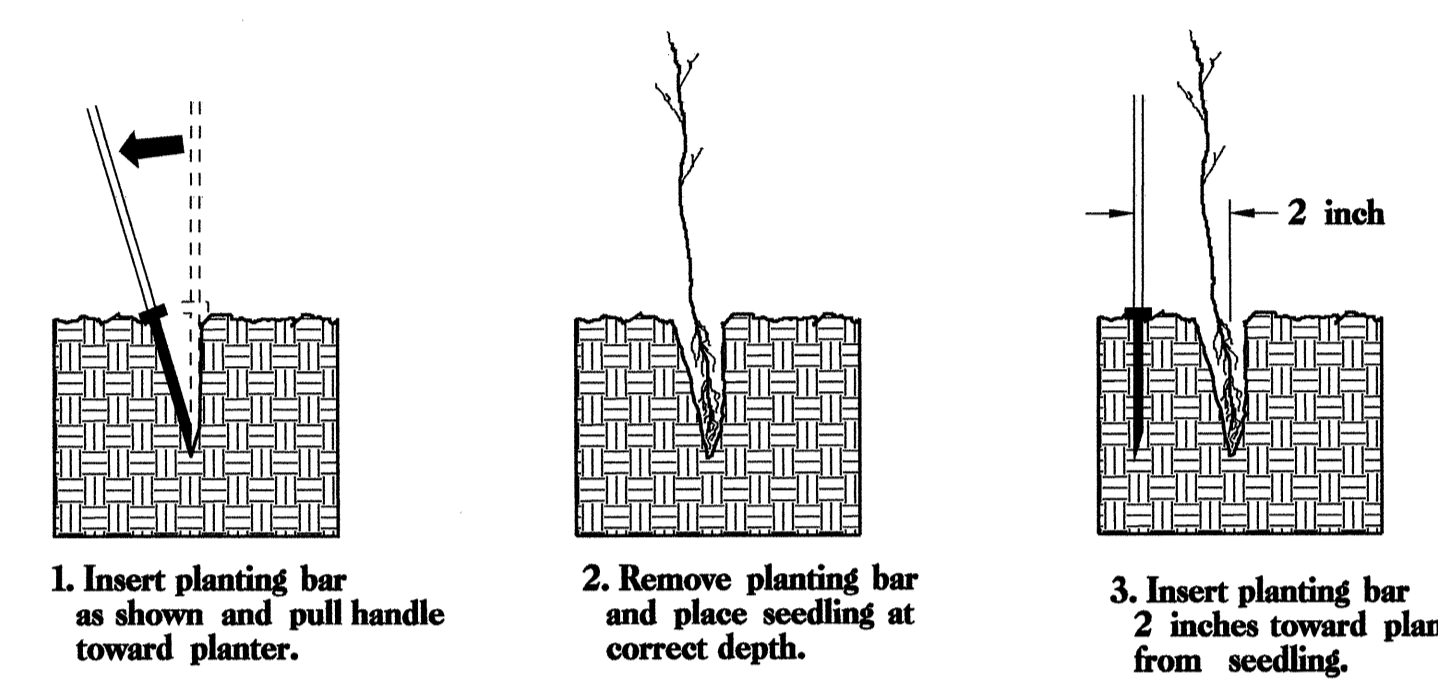

PLANTING DETAILS

SEEDLING / LINER BAREROOT PLANTING DETAIL

HEALING IN

1. Locate a healing-in site in a shady, well protected area.
2. Excavate a flat bottom trench 12 inches deep and provide drainage.

3. Backfill the trench with 2 inches well rotted sawdust. Place a 2 inch layer of well rotted sawdust at a sloping angle at one end of the trench.

4. Place a single layer of plants against the sloping end so that the root collar is at ground level.

5. Place a 2 inch layer of well rotted sawdust over the roots maintaining a sloping angle.

6. Repeat layers of plants and sawdust as necessary and water thoroughly.

DIBBLE PLANTING METHOD USING THE KBC PLANTING BAR

1. Insert planting bar as shown and pull handle toward planter.
2. Remove planting bar and place seedling at correct depth.
3. Insert planting bar 2 inches toward planter from seedling.

KBC PLANTING BAR
Planting bar shall have a blade with a triangular cross section, and shall be 12 inches long, 4 inches wide and 1 inch thick at center.

ROOT PRUNING
All seedlings shall be root pruned, if necessary, so that no roots extend more than 10 inches below the root collar.