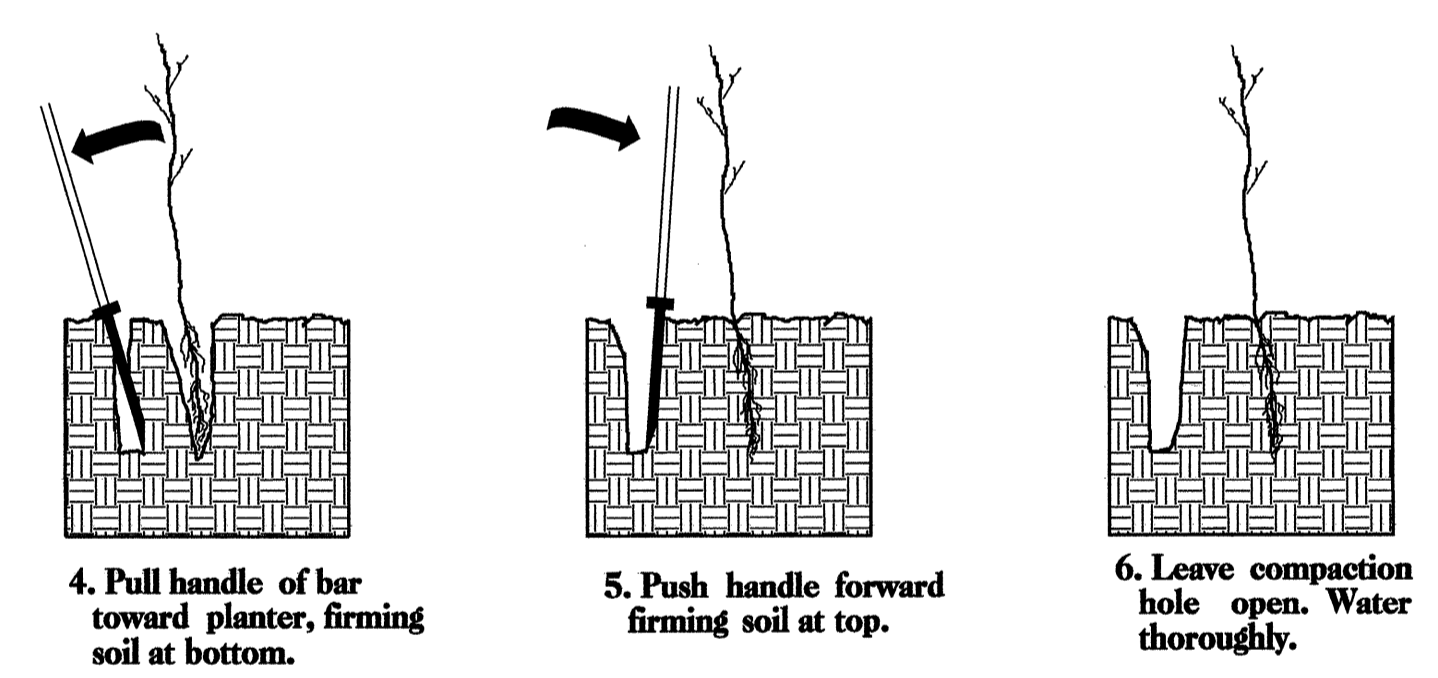

PLANTING DETAILS

SEEDLING / LINER BAREROOT PLANTING DETAIL

HEALING IN

1. Locate a healing-in site in a shady, well protected area.
2. Excavate a flat bottom trench 12 inches deep and provide drainage.

3. Backfill the trench with 2 inches well rotted sawdust. Place a 2 inch layer of well rotted sawdust at a sloping angle at one end of the trench.

4. Place a single layer of plants against the sloping end so that the root collar is at ground level.

5. Place a 2 inch layer of well rotted sawdust over the roots maintaining a sloping angle.

6. Repeat layers of plants and sawdust as necessary and water thoroughly.

DIBBLE PLANTING METHOD USING THE KBC PLANTING BAR

1. Insert planting bar as shown and pull handle toward planter.
2. Remove planting bar and place seedling at correct depth.
3. Insert planting bar 2 inches toward planter from seedling.

KBC PLANTING BAR
Planting bar shall have a blade with a triangular cross section, and shall be 12 inches long, 4 inches wide and 1 inch thick at center.

ROOT PRUNING
All seedlings shall be root pruned, if necessary, so that no roots extend more than 10 inches below the root collar.