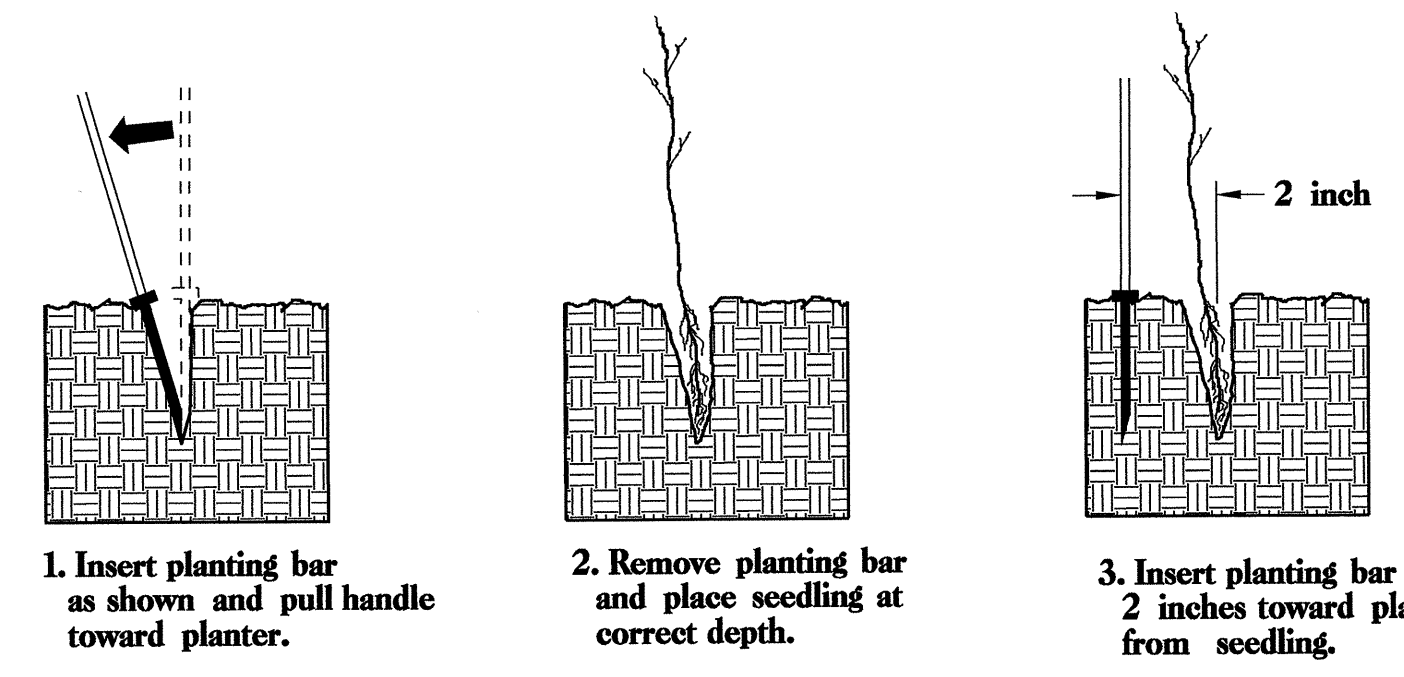

PLANTING DETAILS

SEEDLING / LINER BAREROOT PLANTING DETAIL

HEALING IN

1. Locate a healing-in site in a shady, well protected area.
2. Excavate a flat bottom trench 12 inches deep and provide drainage.

3. Backfill the trench with 2 inches well rotted sawdust. Place a 2 inch layer of well rotted sawdust at a sloping angle at one end of the trench.

4. Place a single layer of plants against the sloping end so that the root collar is at ground level.

5. Place a 2 inch layer of well rotted sawdust over the roots maintaining a sloping angle.

6. Repeat layers of plants and sawdust as necessary and water thoroughly.

DIBBLE PLANTING METHOD USING THE KBC PLANTING BAR

1. Insert planting bar as shown and pull handle toward planter.
2. Remove planting bar and place seedling at correct depth.
3. Insert planting bar 2 inches toward planter from seedling.

KBC PLANTING BAR
Planting bar shall have a blade with a triangular cross section, and shall be 12 inches long, 4 inches wide and 1 inch thick at center.

ROOT PRUNING
All seedlings shall be root pruned, if necessary, so that no roots extend more than 10 inches below the root collar.