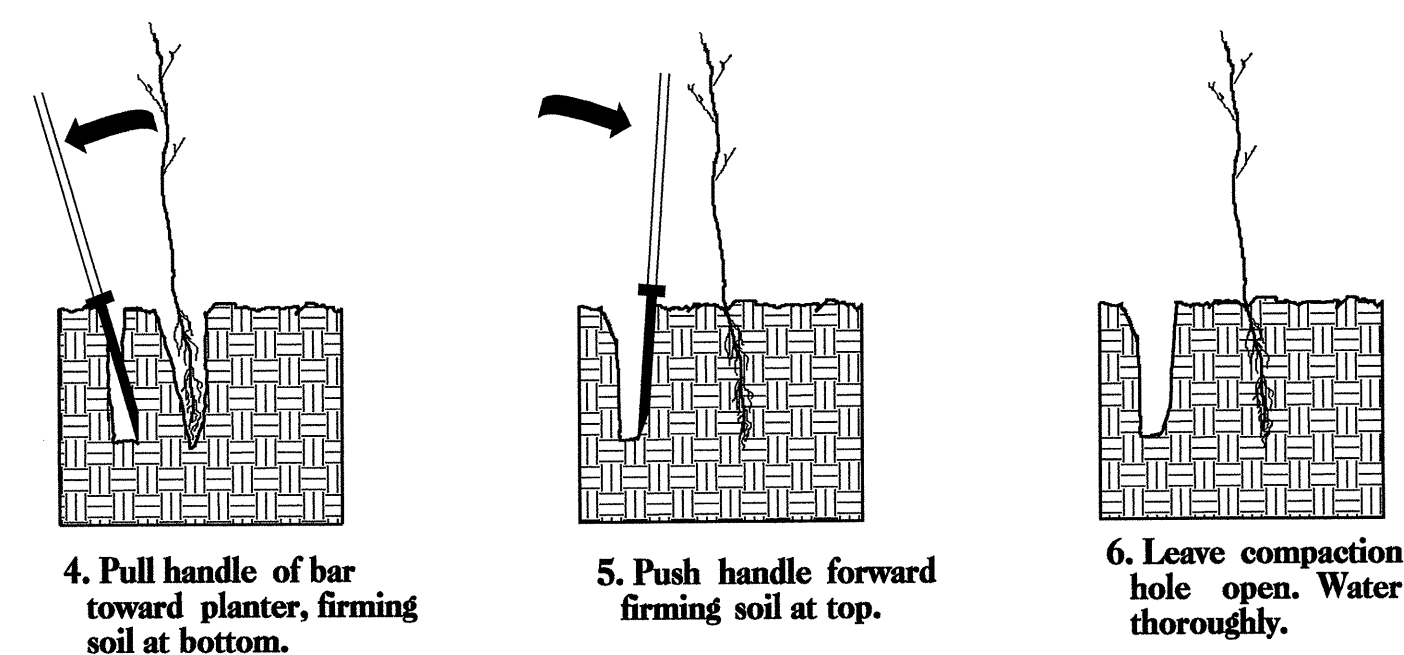

PLANTING DETAILS

SEEDLING / LINER BAREROOT PLANTING DETAIL

HEALING IN

1. Locate a healing-in site in a shady, well protected area.
2. Excavate a flat bottom trench 12 inches deep and provide drainage.

3. Backfill the trench with 2 inches well rotted sawdust. Place a 2 inch layer of well rotted sawdust at a sloping angle at one end of the trench.

4. Place a single layer of plants against the sloping end so that the root collar is at ground level.

5. Place a 2 inch layer of well rotted sawdust over the roots maintaining a sloping angle.

6. Repeat layers of plants and sawdust as necessary and water thoroughly.

DIBBLE PLANTING METHOD USING THE KBC PLANTING BAR

1. Insert planting bar as shown and pull handle toward planter.
2. Remove planting bar and place seedling at correct depth.
3. Insert planting bar 2 inches toward planter from seedling.

KBC PLANTING BAR
Planting bar shall have a blade with a triangular cross section, and shall be 12 inches long, 4 inches wide and 1 inch thick at center.

ROOT PRUNING
All seedlings shall be root pruned, if necessary, so that no roots extend more than 10 inches below the root collar.