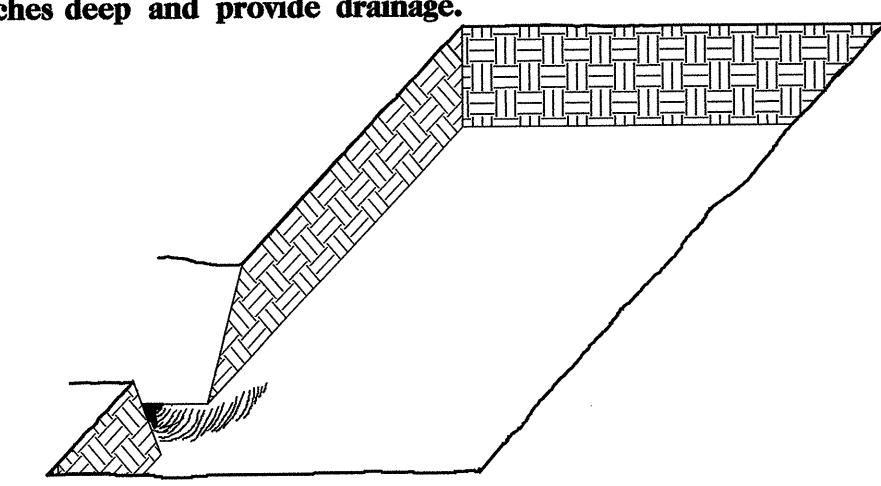

PLANTING DETAILS

SEEDLING / LINER BAREROOT PLANTING DETAIL

HEALING IN

1. Locate a healing-in site in a shady, well protected area.
2. Excavate a flat bottom trench 12 inches deep and provide drainage.

3. Backfill the trench with 2 inches well rotted sawdust. Place a 2 inch layer of well rotted sawdust at a sloping angle at one end of the trench.

4. Place a single layer of plants against the sloping end so that the root collar is at ground level.

5. Place a 2 inch layer of well rotted sawdust over the roots maintaining a sloping angle.

6. Repeat layers of plants and sawdust as necessary and water thoroughly.

DIBBLE PLANTING METHOD USING THE KBC PLANTING BAR

1. Insert planting bar as shown and pull handle toward planter.
2. Remove planting bar and place seedling at correct depth.
3. Insert planting bar 2 inches toward planter from seedling.

KBC PLANTING BAR
Planting bar shall have a blade with a triangular cross section, and shall be 12 inches long, 4 inches wide and 1 inch thick at center.

ROOT PRUNING
All seedlings shall be root pruned, if necessary, so that no roots extend more than 10 inches below the root collar.