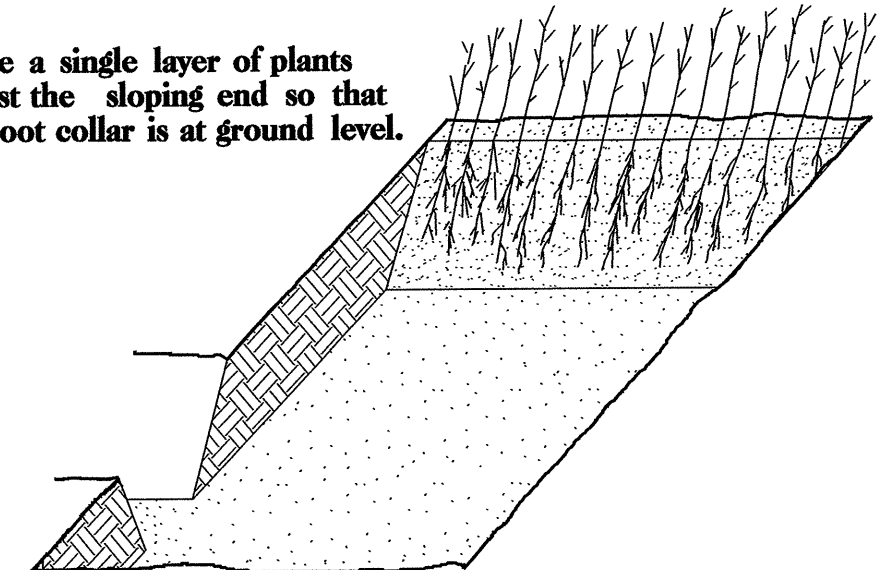

PLANTING DETAILS

SEEDLING / LINER BAREROOT PLANTING DETAIL

HEALING IN

1. Locate a healing-in site in a shady, well protected area.
2. Excavate a flat bottom trench 12 inches deep and provide drainage.

3. Backfill the trench with 2 inches well rotted sawdust. Place a 2 inch layer of well rotted sawdust at a sloping angle at one end of the trench.

4. Place a single layer of plants against the sloping end so that the root collar is at ground level.

5. Place a 2 inch layer of well rotted sawdust over the roots maintaining a sloping angle.

6. Repeat layers of plants and sawdust as necessary and water thoroughly.

DIBBLE PLANTING METHOD USING THE KBC PLANTING BAR

1. Insert planting bar as shown and pull handle toward planter.
2. Remove planting bar and place seedling at correct depth.
3. Insert planting bar 2 inches toward planter from seedling.

KBC PLANTING BAR
Planting bar shall have a blade with a triangular cross section, and shall be 12 inches long, 4 inches wide and 1 inch thick at center.

ROOT PRUNING
All seedlings shall be root pruned, if necessary, so that no roots extend more than 10 inches below the root collar.