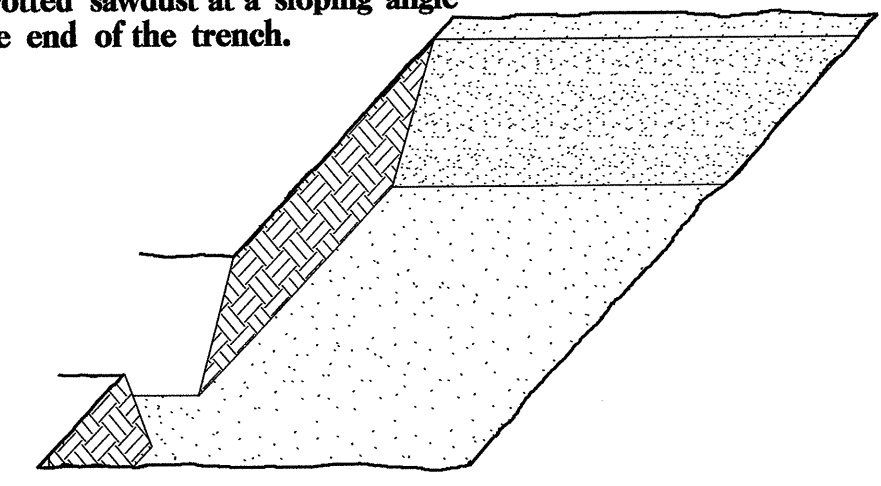

PLANTING DETAILS

SEEDLING / LINER BAREROOT PLANTING DETAIL

HEALING IN

1. Locate a healing-in site in a shady, well protected area.
2. Excavate a flat bottom trench 12 inches deep and provide drainage.

3. Backfill the trench with 2 inches well rotted sawdust. Place a 2 inch layer of well rotted sawdust at a sloping angle at one end of the trench.

4. Place a single layer of plants against the sloping end so that the root collar is at ground level.

5. Place a 2 inch layer of well rotted sawdust over the roots maintaining a sloping angle.

6. Repeat layers of plants and sawdust as necessary and water thoroughly.

DIBBLE PLANTING METHOD USING THE KBC PLANTING BAR

1. Insert planting bar as shown and pull handle toward planter.
2. Remove planting bar and place seedling at correct depth.
3. Insert planting bar 2 inches toward planter from seedling.

KBC PLANTING BAR
Planting bar shall have a blade with a triangular cross section, and shall be 12 inches long, 4 inches wide and 1 inch thick at center.

ROOT PRUNING
All seedlings shall be root pruned, if necessary, so that no roots extend more than 10 inches below the root collar.