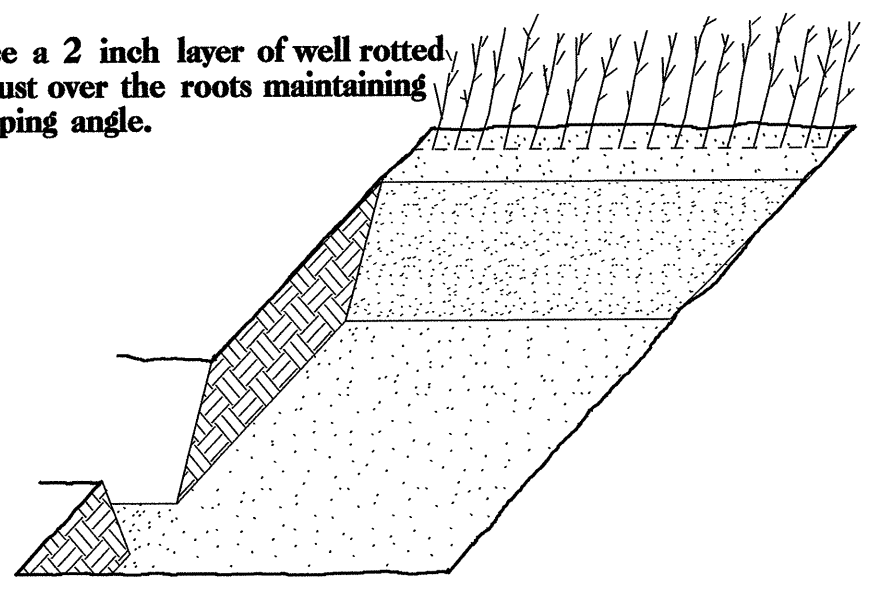

PLANTING DETAILS

SEEDLING / LINER BAREROOT PLANTING DETAIL

HEALING IN

1. Locate a healing-in site in a shady, well protected area.
2. Excavate a flat bottom trench 12 inches deep and provide drainage.

3. Backfill the trench with 2 inches well rotted sawdust. Place a 2 inch layer of well rotted sawdust at a sloping angle at one end of the trench.

4. Place a single layer of plants against the sloping end so that the root collar is at ground level.

5. Place a 2 inch layer of well rotted sawdust over the roots maintaining a sloping angle.

6. Repeat layers of plants and sawdust as necessary and water thoroughly.

DIBBLE PLANTING METHOD USING THE KBC PLANTING BAR

1. Insert planting bar as shown and pull handle toward planter.
2. Remove planting bar and place seedling at correct depth.
3. Insert planting bar 2 inches toward planter from seedling.

KBC PLANTING BAR
Planting bar shall have a blade with a triangular cross section, and shall be 12 inches long, 4 inches wide and 1 inch thick at center.

ROOT PRUNING
All seedlings shall be root pruned, if necessary, so that no roots extend more than 10 inches below the root collar.