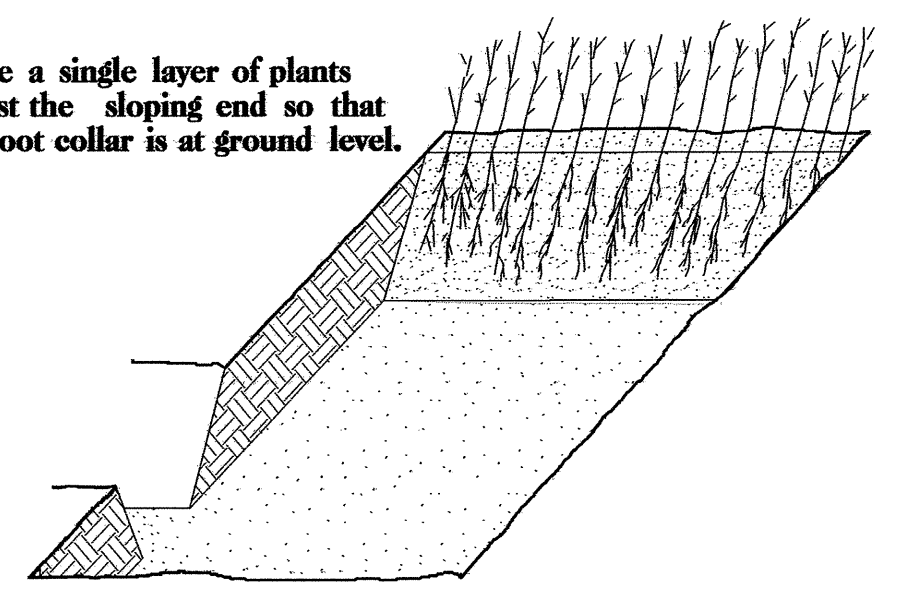

### SEEDLING / LINER BAREROOT PLANTING DETAIL

#### HEALING IN

1. Locate a healing-in site in a shady, well protected area.
2. Excavate a flat bottom trench 12 inches deep and provide drainage.

3. Backfill the trench with 2 inches well rotted sawdust. Place a 2 inch layer of well rotted sawdust at a sloping angle at one end of the trench.

4. Place a single layer of plants against the sloping end so that the root collar is at ground level.

5. Place a 2 inch layer of well rotted sawdust over the roots maintaining a sloping angle.

6. Repeat layers of plants and sawdust as necessary and water thoroughly.

## REFORESTATION

- TREE REFORESTATION SHALL BE PLANTED 6 FT. TO 10 FT. ON CENTER, RANDOM SPACING, AVERAGING 8 FT. ON CENTER, APPROXIMATELY 680 PLANTS PER ACRE.