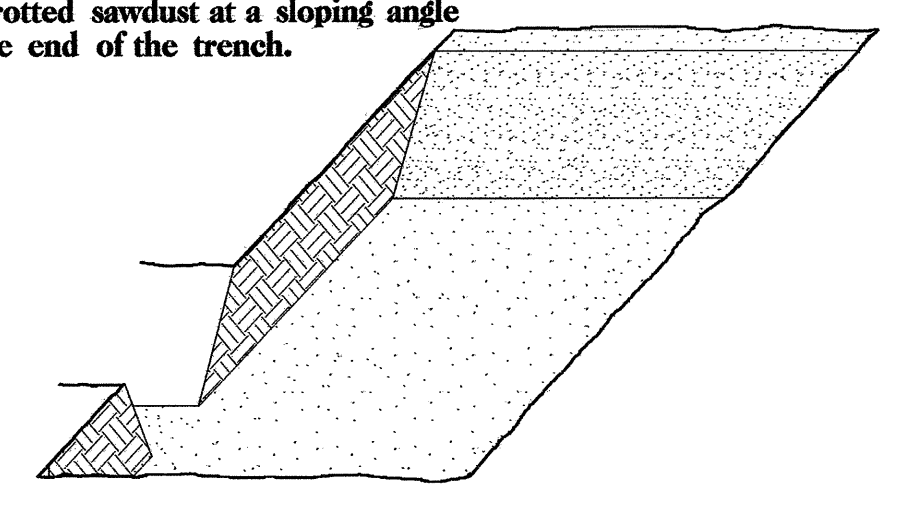

3. Backfill the trench with 2 inches well rotted sawdust. Place a 2 inch layer of well rotted sawdust at a sloping angle at one end of the trench.