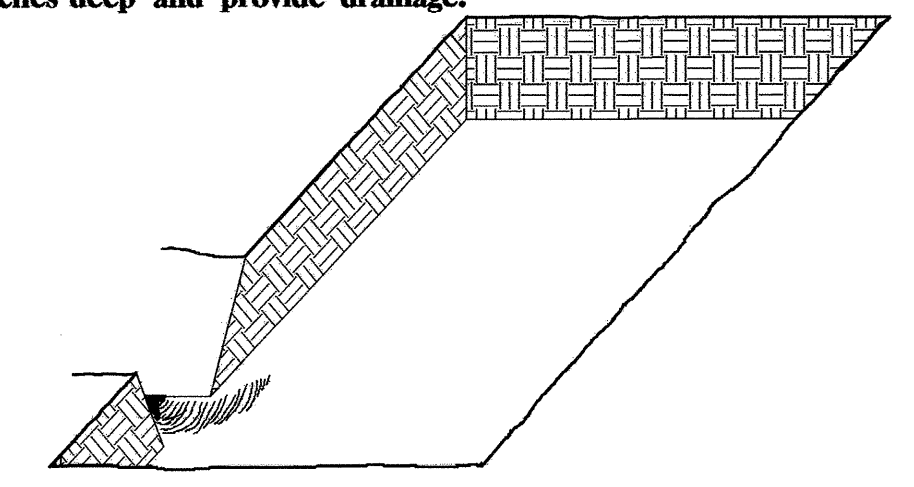

PLANTING DETAILS

SEEDLING / LINER BAREROOT PLANTING DETAIL

HEALING IN

1. Locate a healing-in site in a shady, well protected area.
2. Excavate a flat bottom trench 12 inches deep and provide drainage.