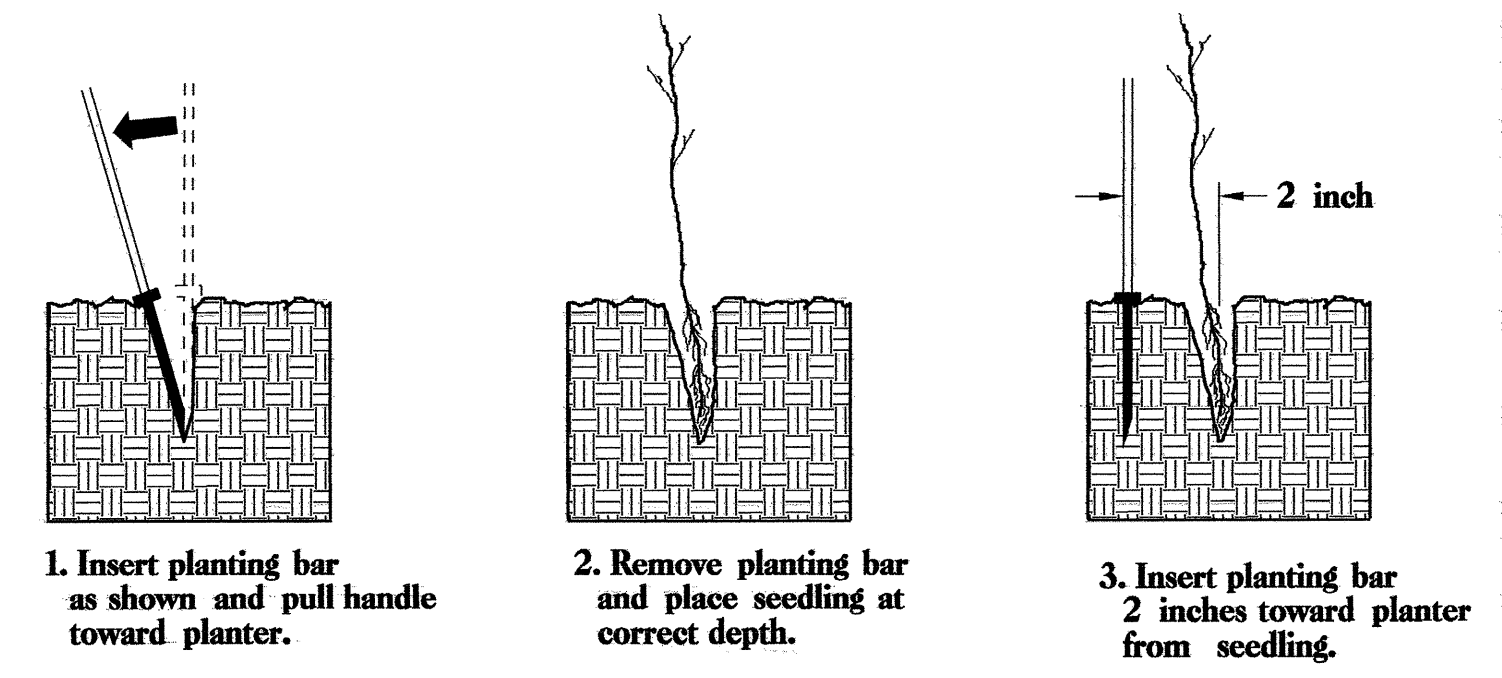

#### HEALING IN

1. Locate a healing-in site in a shady, well protected area.
2. Excavate a flat bottom trench 12 inches deep and provide drainage.

3. Backfill the trench with 2 inches well rotted sawdust. Place a 2 inch layer of well rotted sawdust at a sloping angle at one end of the trench.

4. Place a single layer of plants against the sloping end so that the root collar is at ground level.

5. Place a 2 inch layer of well rotted sawdust over the roots maintaining a sloping angle.

6. Repeat layers of plants and sawdust as necessary and water thoroughly.

#### DIBBLE PLANTING METHOD USING THE KBC PLANTING BAR

1. Insert planting bar as shown and pull handle toward planter.
2. Remove planting bar and place seedling at correct depth.
3. Insert planting bar 2 inches toward planter from seedling.