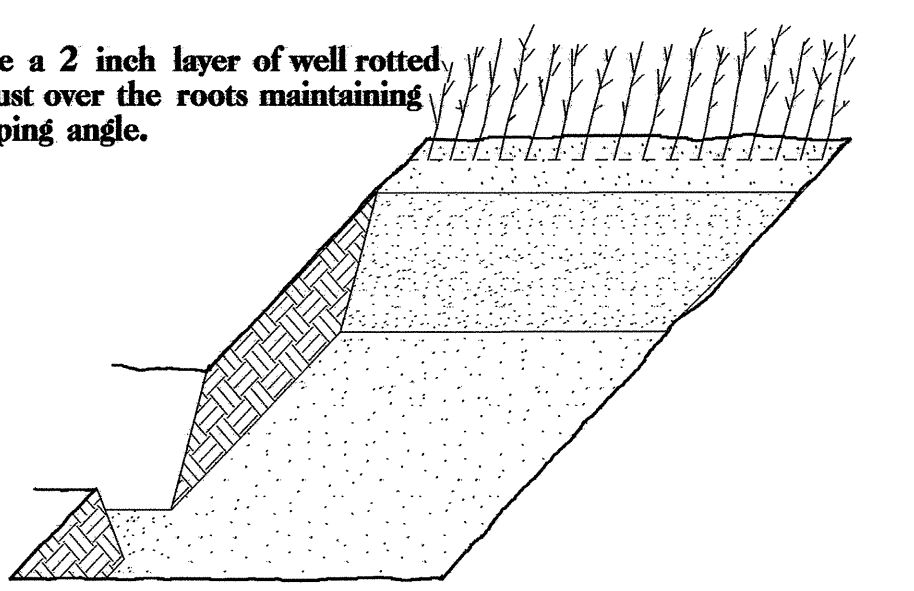

### SEEDLING / LINER BAREROOT PLANTING DETAIL

#### HEALING IN

1. Locate a healing-in site in a shady, well protected area.
2. Excavate a flat bottom trench 12 inches deep and provide drainage.

3. Backfill the trench with 2 inches well rotted sawdust. Place a 2 inch layer of well rotted sawdust at a sloping angle at one end of the trench.

4. Place a single layer of plants against the sloping end so that the root collar is at ground level.

5. Place a 2 inch layer of well rotted sawdust over the roots maintaining a sloping angle.

6. Repeat layers of plants and sawdust as necessary and water thoroughly.

## REFORESTATION

- TREE REFORESTATION SHALL BE PLANTED 6 FT. TO 10 FT. ON CENTER, RANDOM SPACING, AVERAGING 8 FT. ON CENTER, APPROXIMATELY 680 PLANTS PER ACRE.