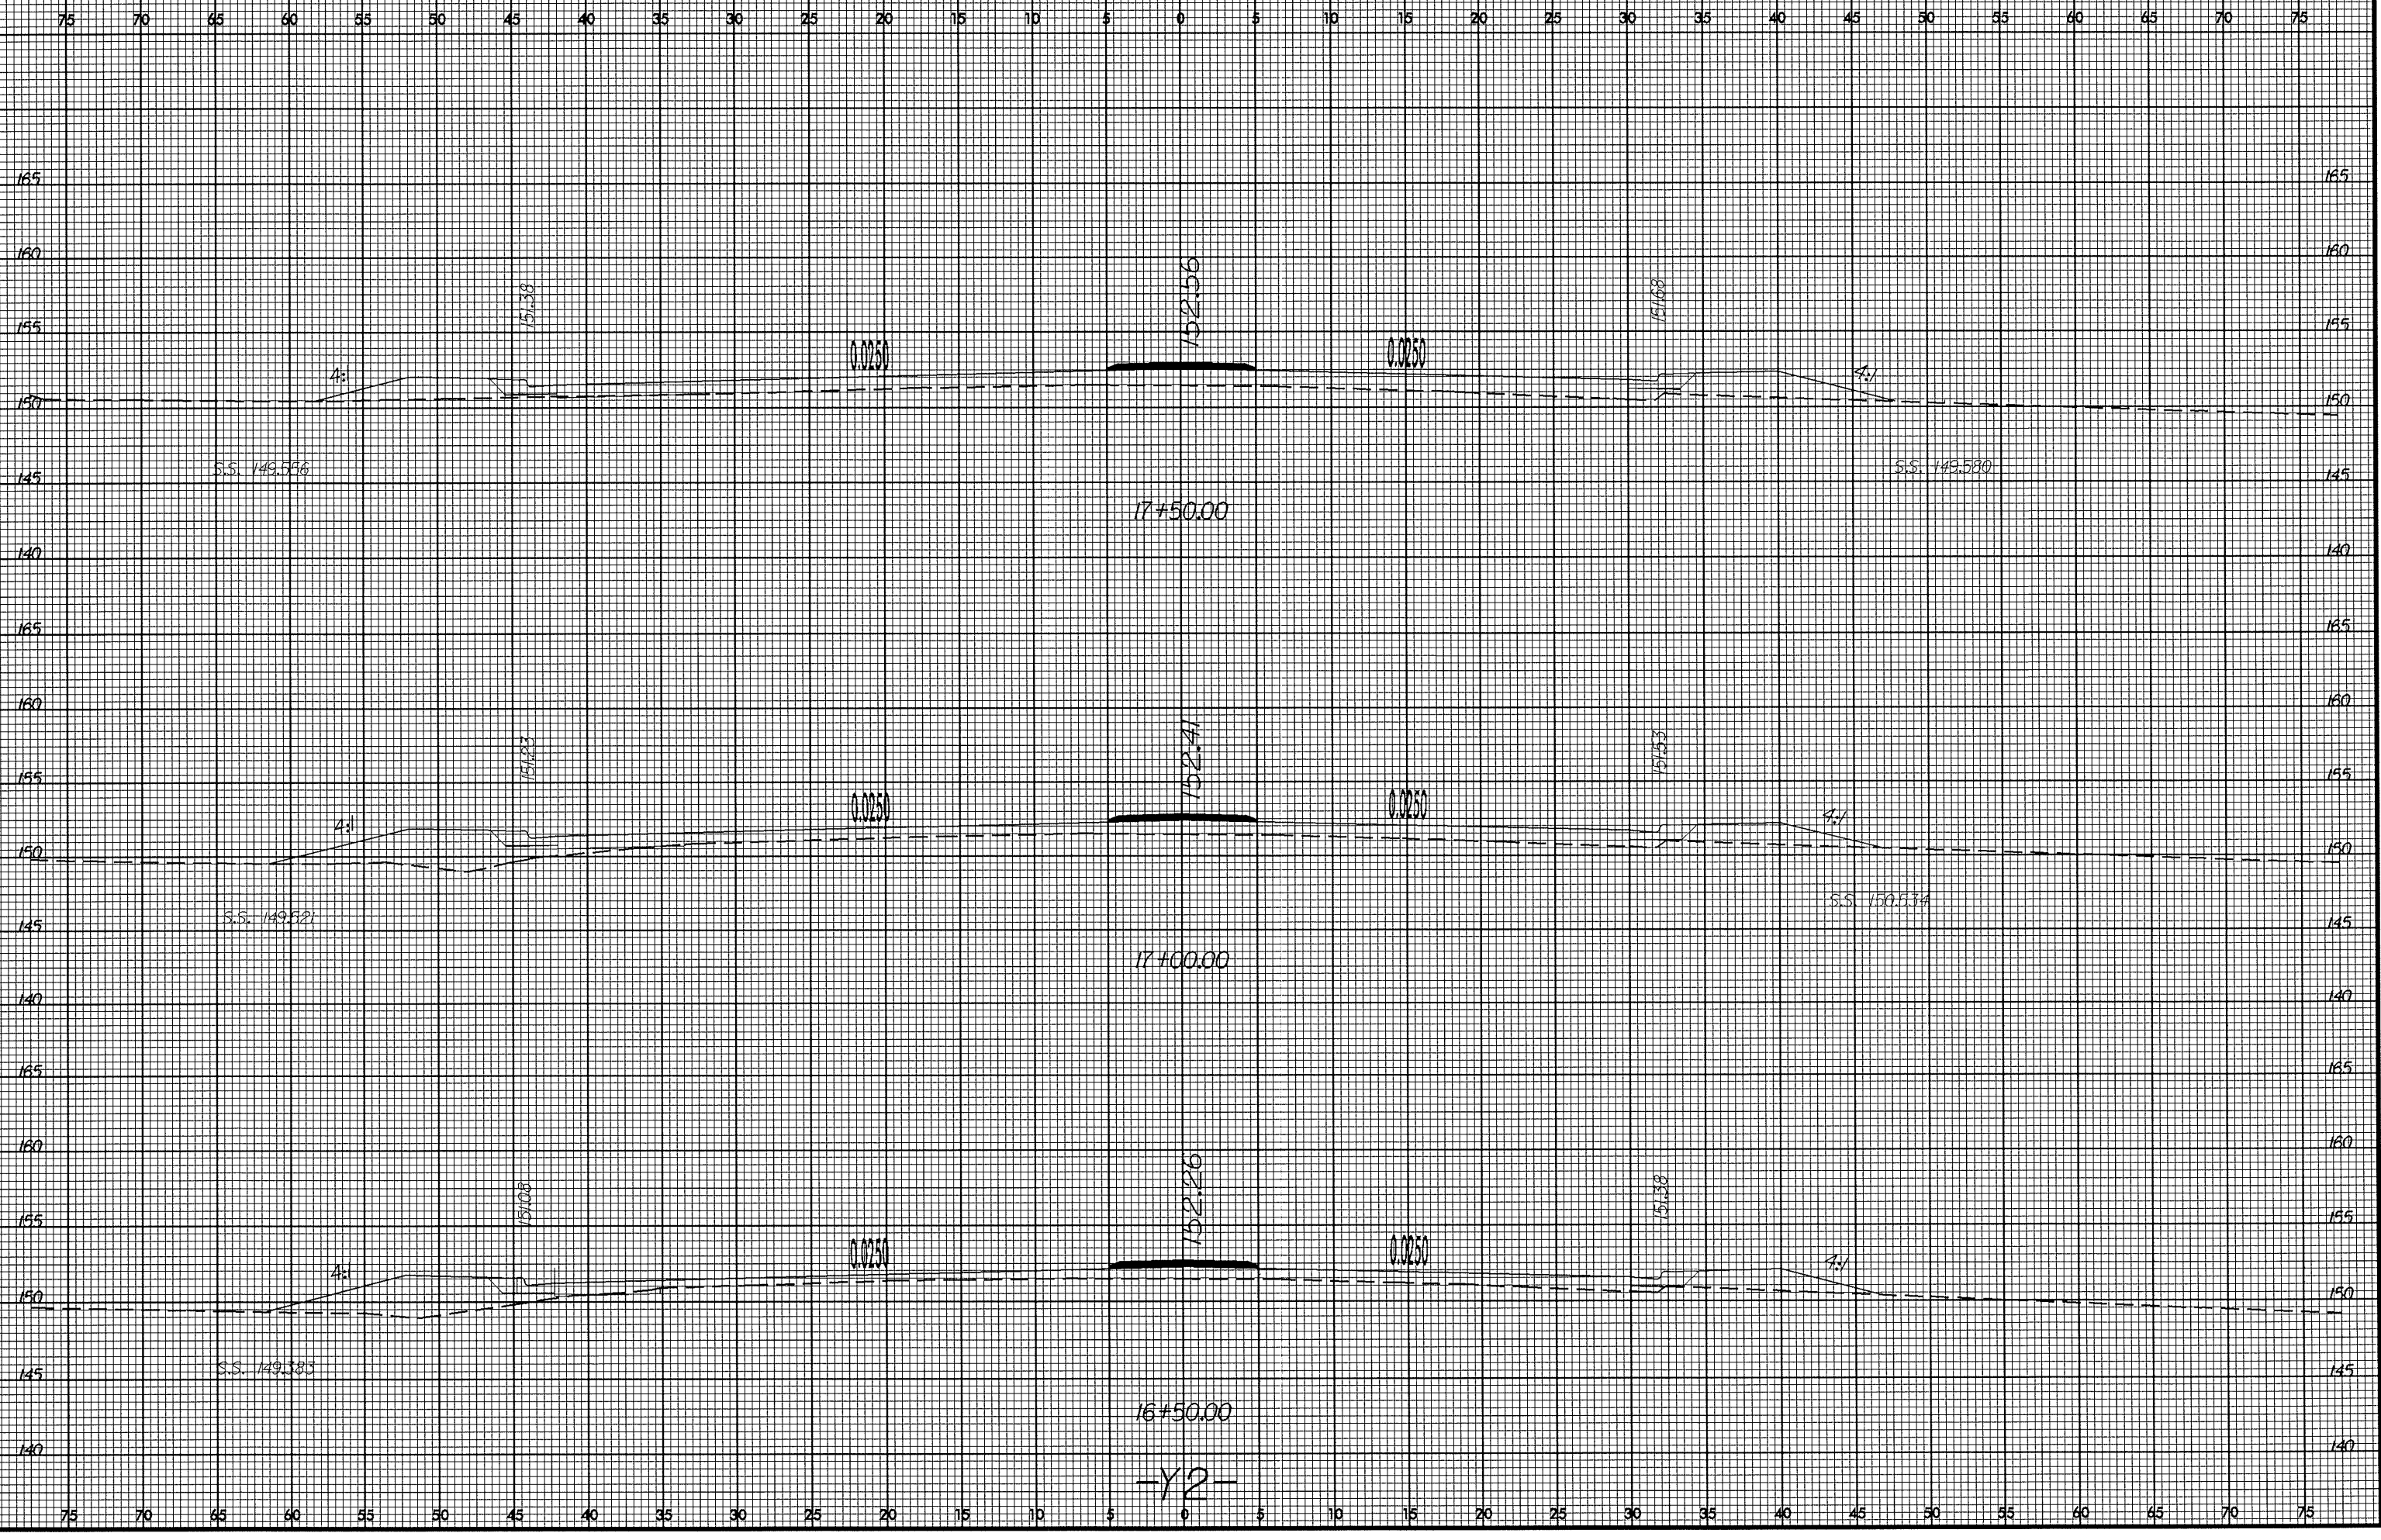

8/23/99

26-OCT-2005 14:31
 C:\pwork\3823\proj\3823b_dloc4_xpl_u2.dgn
 User: N001-C7487EE36