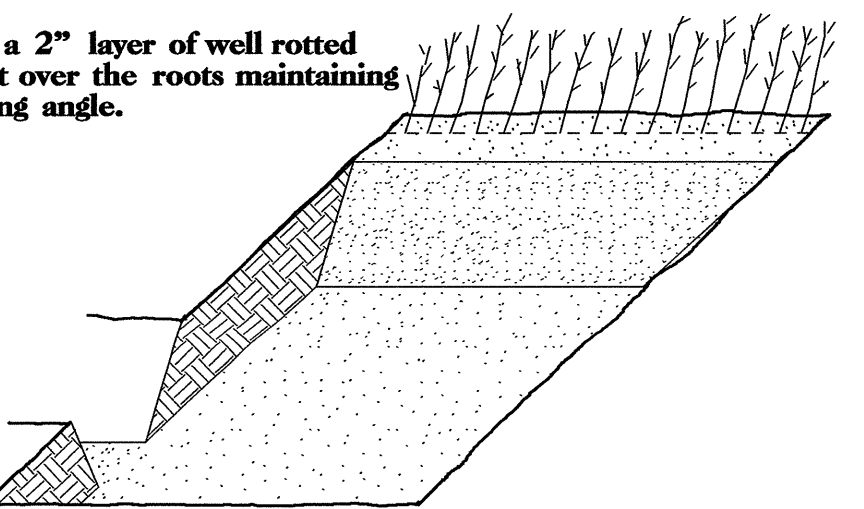

### SEEDLING / LINER BAREROOT PLANTING DETAIL

#### HEALING IN

1. Locate a healing-in site in a shady, well protected area.

2. Excavate a flat bottom trench 12" deep and provide drainage.

3. Backfill the trench with 2" well rotted sawdust. Place a 2" layer of well rotted sawdust at a sloping angle at one end of the trench.

4. Place a single layer of plants against the sloping end so that the root collar is at ground level.

5. Place a 2" layer of well rotted sawdust over the roots maintaining a sloping angle.

6. Repeat layers of plants and sawdust as necessary and water thoroughly.

## REFORESTATION

TREE REFORESTATION SHALL BE PLANTED 6' TO 10' ON CENTER, RANDOM SPACING, AVERAGING 8' ON CENTER, APPROXIMATELY 680 PLANTS PER ACRE.