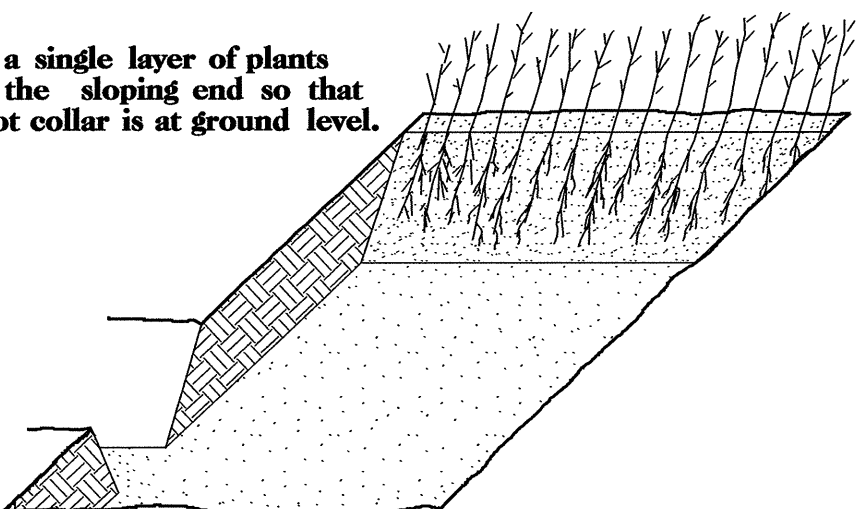

### SEEDLING / LINER BAREROOT PLANTING DETAIL

#### HEALING IN

1. Locate a healing-in site in a shady, well protected area.

2. Excavate a flat bottom trench 12" deep and provide drainage.

3. Backfill the trench with 2" well rotted sawdust. Place a 2" layer of well rotted sawdust at a sloping angle at one end of the trench.

4. Place a single layer of plants against the sloping end so that the root collar is at ground level.

5. Place a 2" layer of well rotted sawdust over the roots maintaining a sloping angle.

6. Repeat layers of plants and sawdust as necessary and water thoroughly.