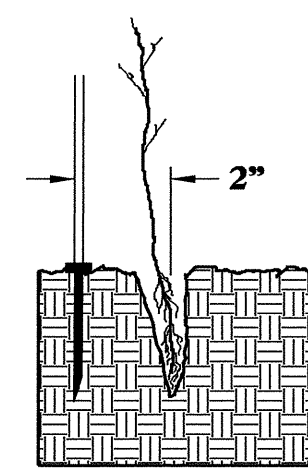

4. Place a single layer of plants against the sloping end so that the root collar is at ground level.

5. Place a 2" layer of well rotted sawdust over the roots maintaining a sloping angle.

6. Repeat layers of plants and sawdust as necessary and water thoroughly.

#### DIBBLE PLANTING METHOD USING THE KBC PLANTING BAR

1. Insert planting bar as shown and pull handle toward planter.

2. Remove planting bar and place seedling at correct depth.

3. Insert planting bar 2" toward planter from seedling.