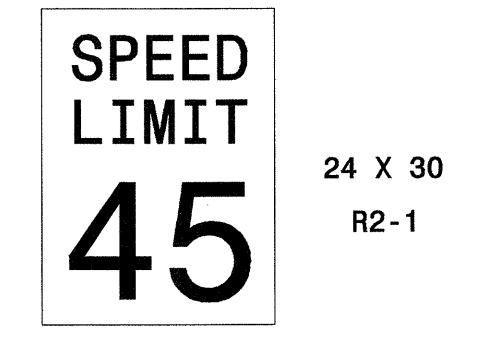

403 QUANTITY REQ'D 2

ONE "U" POST PER SIGN

448 QUANTITY REQ'D 1

ONE "U" POST PER SIGN

464 QUANTITY REQ'D 1

YELLOW/GREEN REFLECTIVE SHEETING
ONE "U" POST PER SIGN

NOTE: THIS DRAWING IS DIMENSIONED
IN INCHES UNLESS OTHERWISE
DEPICTED WITHIN THE DRAWING.