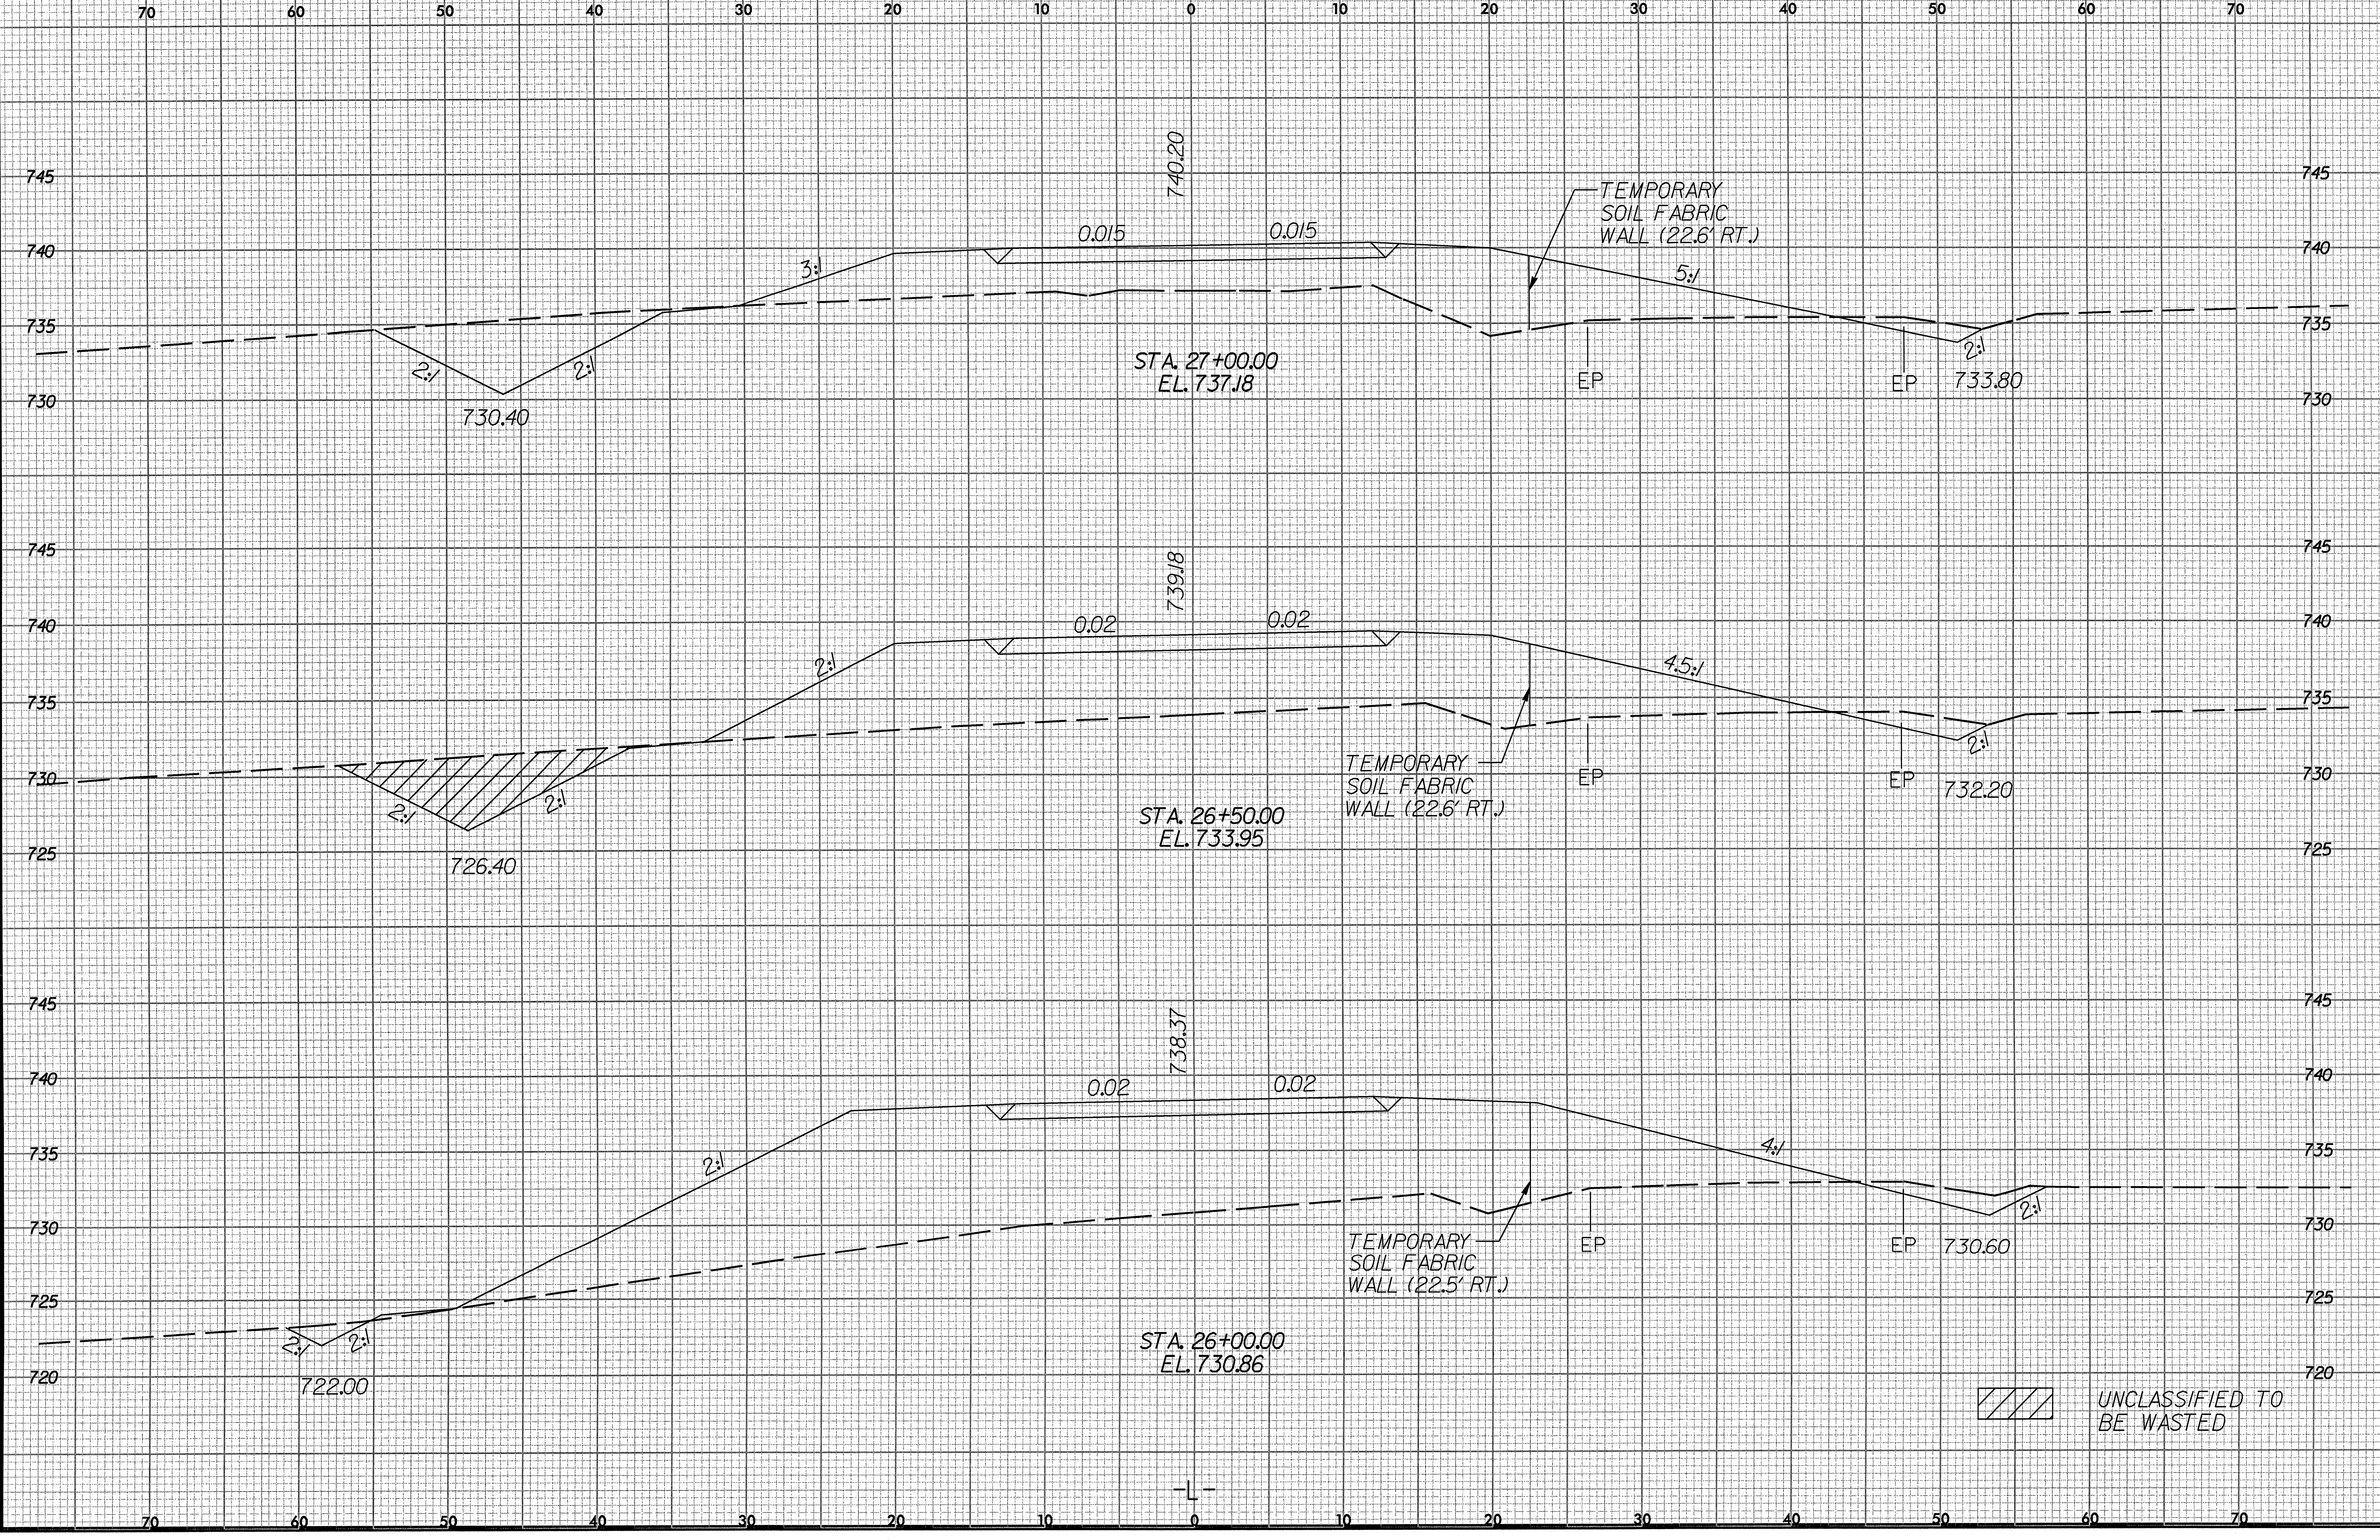

8/23/99

SYSTEM TIME: 8/23/99 10:00 AM  
USER: J. W. BROWN