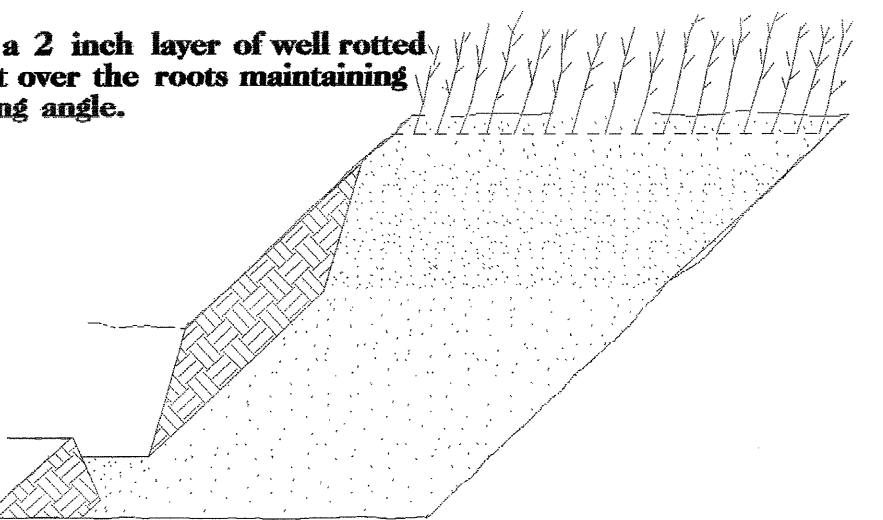

PLANTING DETAILS

SEEDLING / LINER BAREROOT PLANTING DETAIL

HEALING IN

1. Locate a healing-in site in a shady, well protected area.
2. Excavate a flat bottom trench 12 inches deep and provide drainage.

3. Backfill the trench with 2 inches well rotted sawdust. Place a 2 inch layer of well rotted sawdust at a sloping angle at one end of the trench.

4. Place a single layer of plants against the sloping end so that the root collar is at ground level.

5. Place a 2 inch layer of well rotted sawdust over the roots maintaining a sloping angle.

6. Repeat layers of plants and sawdust as necessary and water thoroughly.

DIBBLE PLANTING METHOD USING THE KBC PLANTING BAR

1. Insert planting bar as shown and pull handle toward planter.

2. Remove planting bar and place seedling at correct depth.

3. Insert planting bar 2 inches toward planter from seedling.

REFORESTATION

- TREE REFORESTATION SHALL BE PLANTED 6 FT. TO 10 FT. ON CENTER, RANDOM SPACING, AVERAGING 8 FT. ON CENTER, APPROXIMATELY 680 PLANTS PER ACRE.

REFORESTATION

MIXTURE, TYPE, SIZE, AND FURNISH SHALL CONFORM TO THE FOLLOWING: