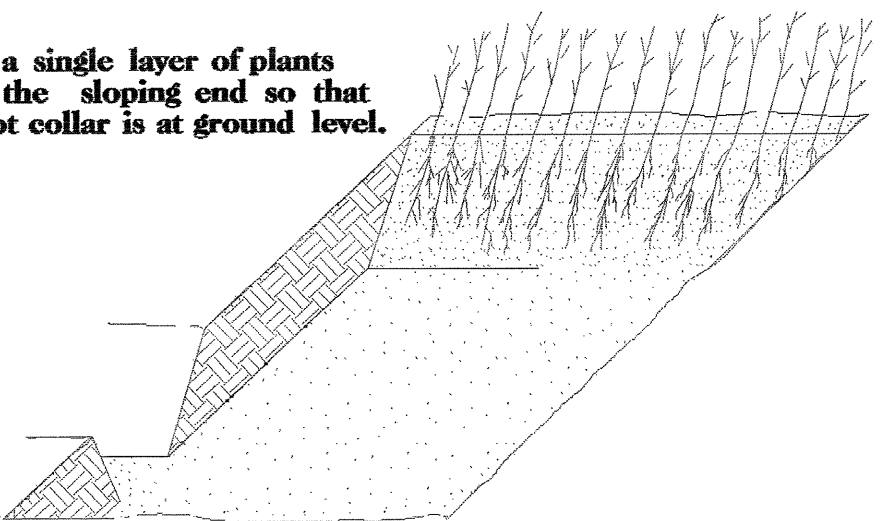

PLANTING DETAILS

SEEDLING / LINER BAREROOT PLANTING DETAIL

HEALING IN

1. Locate a healing-in site in a shady, well protected area.
2. Excavate a flat bottom trench 12 inches deep and provide drainage.

3. Backfill the trench with 2 inches well rotted sawdust. Place a 2 inch layer of well rotted sawdust at a sloping angle at one end of the trench.

4. Place a single layer of plants against the sloping end so that the root collar is at ground level.

5. Place a 2 inch layer of well rotted sawdust over the roots maintaining a sloping angle.

6. Repeat layers of plants and sawdust as necessary and water thoroughly.

DIBBLE PLANTING METHOD USING THE KBC PLANTING BAR

1. Insert planting bar as shown and pull handle toward planter.

2. Remove planting bar and place seedling at correct depth.

3. Insert planting bar 2 inches toward planter from seedling.

REFORESTATION

- TREE REFORESTATION SHALL BE PLANTED 6 FT. TO 10 FT. ON CENTER, RANDOM SPACING, AVERAGING 8 FT. ON CENTER, APPROXIMATELY 680 PLANTS PER ACRE.

REFORESTATION

MIXTURE, TYPE, SIZE, AND FURNISH SHALL CONFORM TO THE FOLLOWING: