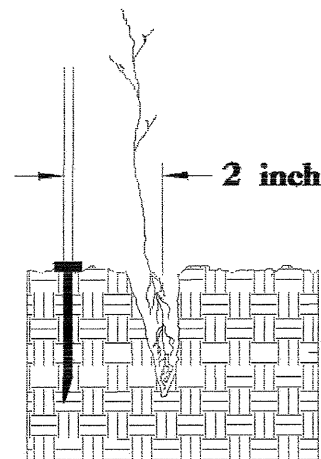

PLANTING DETAILS

SEEDLING / LINER BAREROOT PLANTING DETAIL

HEALING IN

1. Locate a healing-in site in a shady, well protected area.
2. Excavate a flat bottom trench 12 inches deep and provide drainage.

3. Backfill the trench with 2 inches well rotted sawdust. Place a 2 inch layer of well rotted sawdust at a sloping angle at one end of the trench.

4. Place a single layer of plants against the sloping end so that the root collar is at ground level.

5. Place a 2 inch layer of well rotted sawdust over the roots maintaining a sloping angle.

6. Repeat layers of plants and sawdust as necessary and water thoroughly.

DIBBLE PLANTING METHOD USING THE KBC PLANTING BAR

1. Insert planting bar as shown and pull handle toward planter.

2. Remove planting bar and place seedling at correct depth.

3. Insert planting bar 2 inches toward planter from seedling.

KBC PLANTING BAR

Planting bar shall have a blade with a triangular cross section, and shall be 12 inches long, 4 inches wide and 1 inch thick at center.

ROOT PRUNING

All seedlings shall be root pruned, if necessary, so that no roots extend more than 10 inches below the root collar.