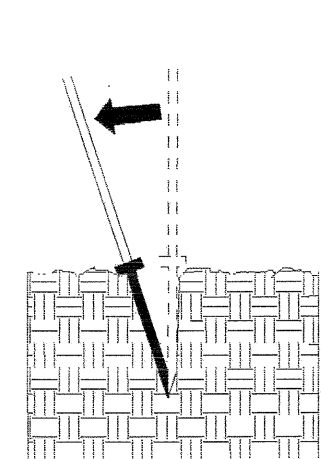

PLANTING DETAILS

SEEDLING / LINER BAREROOT PLANTING DETAIL

HEALING IN

1. Locate a healing-in site in a shady, well protected area.
2. Excavate a flat bottom trench 12 inches deep and provide drainage.

3. Backfill the trench with 2 inches well rotted sawdust. Place a 2 inch layer of well rotted sawdust at a sloping angle at one end of the trench.

4. Place a single layer of plants against the sloping end so that the root collar is at ground level.

5. Place a 2 inch layer of well rotted sawdust over the roots maintaining a sloping angle.

6. Repeat layers of plants and sawdust as necessary and water thoroughly.

DIBBLE PLANTING METHOD USING THE KBC PLANTING BAR

1. Insert planting bar as shown and pull handle toward planter.

2. Remove planting bar and place seedling at correct depth.

3. Insert planting bar 2 inches toward planter from seedling.

KBC PLANTING BAR

Planting bar shall have a blade with a triangular cross section, and shall be 12 inches long, 4 inches wide and 1 inch thick at center.

ROOT PRUNING

All seedlings shall be root pruned, if necessary, so that no roots extend more than 10 inches below the root collar.