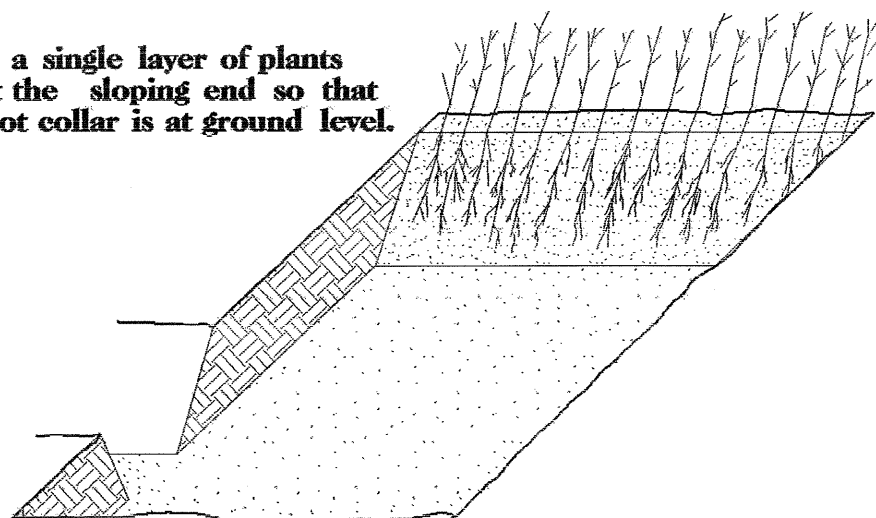

STATE	STATE PROJECT REFERENCE NO.	SHEET NO.	TOTAL SHEETS
N.C.	B-3664	RF-1	
STATE PROJ. NO.	F.A. PROJ. NO.	DESCRIPTION	

PLANTING DETAILS

SEEDLING / LINER BAREROOT PLANTING DETAIL

HEALING IN

1. Locate a healing-in site in a shady, well protected area.

2. Excavate a flat bottom trench 12" deep and provide drainage.

3. Backfill the trench with 2" well rotted sawdust. Place a 2" layer of well rotted sawdust at a sloping angle at one end of the trench.

4. Place a single layer of plants against the sloping end so that the root collar is at ground level.

5. Place a 2" layer of well rotted sawdust over the roots maintaining a sloping angle.

6. Repeat layers of plants and sawdust as necessary and water thoroughly.

DIBBLE PLANTING METHOD USING THE KBC PLANTING BAR

REFORESTATION

TREE REFORESTATION SHALL BE PLANTED 6' TO 10' ON CENTER, RANDOM SPACING, AVERAGING 8' ON CENTER, APPROXIMATELY 680 PLANTS PER ACRE.

REFORESTATION

MIXTURE, TYPE, SIZE, AND FURNISH SHALL CONFORM TO THE FOLLOWING: