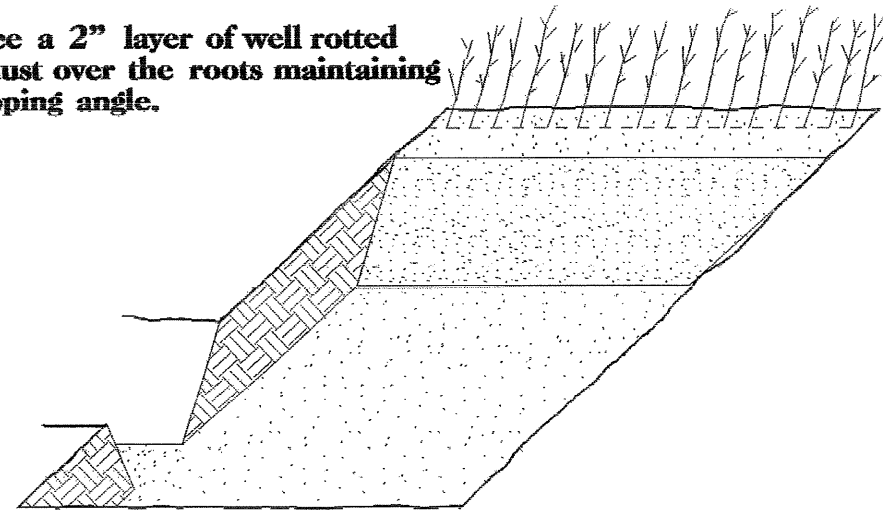

2. Excavate a flat bottom trench 12" deep and provide drainage.

3. Backfill the trench with 2" well rotted sawdust. Place a 2" layer of well rotted sawdust at a sloping angle at one end of the trench.

4. Place a single layer of plants against the sloping end so that the root collar is at ground level.

5. Place a 2" layer of well rotted sawdust over the roots maintaining a sloping angle.

6. Repeat layers of plants and sawdust as necessary and water thoroughly.

DIBBLE PLANTING METHOD USING THE KBC PLANTING BAR

1. Insert planting bar as shown and pull handle toward planter.

2. Remove planting bar and place seedling at correct depth.

3. Insert planting bar 2" toward planter from seedling.

4. Pull handle of bar toward planter, firming soil at bottom.

REFORESTATION

TREE REFORESTATION SHALL BE PLANTED 6' TO 10' ON CENTER, RANDOM SPACING, AVERAGING 8' ON CENTER, APPROXIMATELY 680 PLANTS PER ACRE.

REFORESTATION

MIXTURE, TYPE, SIZE, AND FURNISH SHALL CONFORM TO THE FOLLOWING: