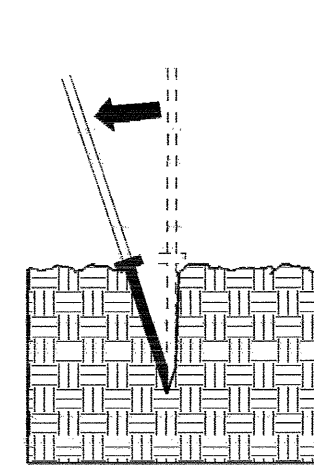

2. Excavate a flat bottom trench 12" deep and provide drainage.

3. Backfill the trench with 2" well rotted sawdust. Place a 2" layer of well rotted sawdust at a sloping angle at one end of the trench.

4. Place a single layer of plants against the sloping end so that the root collar is at ground level.

5. Place a 2" layer of well rotted sawdust over the roots maintaining a sloping angle.

6. Repeat layers of plants and sawdust as necessary and water thoroughly.

DIBBLE PLANTING METHOD USING THE KBC PLANTING BAR

1. Insert planting bar as shown and pull handle toward planter.

2. Remove planting bar and place seedling at correct depth.

3. Insert planting bar 2" toward planter from seedling.

4. Pull handle of bar toward planter, firming soil at bottom.

KBC PLANTING BAR

Planting bar shall have a blade with a triangular cross section, and shall be 12" long, 4" wide and 1" thick at center.

ROOT PRUNING

All seedlings shall be root pruned, if necessary, so that no roots extend more than 10 inches (10") below the root collar.