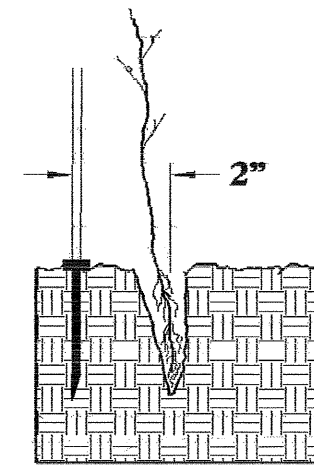

2. Excavate a flat bottom trench 12" deep and provide drainage.

3. Backfill the trench with 2" well rotted sawdust. Place a 2" layer of well rotted sawdust at a sloping angle at one end of the trench.

4. Place a single layer of plants against the sloping end so that the root collar is at ground level.

5. Place a 2" layer of well rotted sawdust over the roots maintaining a sloping angle.

6. Repeat layers of plants and sawdust as necessary and water thoroughly.

DIBBLE PLANTING METHOD USING THE KBC PLANTING BAR

1. Insert planting bar as shown and pull handle toward planter.

2. Remove planting bar and place seedling at correct depth.

3. Insert planting bar 2" toward planter from seedling.

4. Pull handle of bar toward planter, firming soil at bottom.

KBC PLANTING BAR

Planting bar shall have a blade with a triangular cross section, and shall be 12" long, 4" wide and 1" thick at center.

ROOT PRUNING

All seedlings shall be root pruned, if necessary, so that no roots extend more than 10 inches (10") below the root collar.