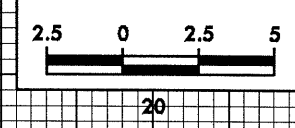

0.25/2.5
24-104-2005 11:28
HE dwerds AT R0106087

PROJECT REFERENCE NO. R-2552AB	SHEET NO. X-69
-----------------------------------	-------------------