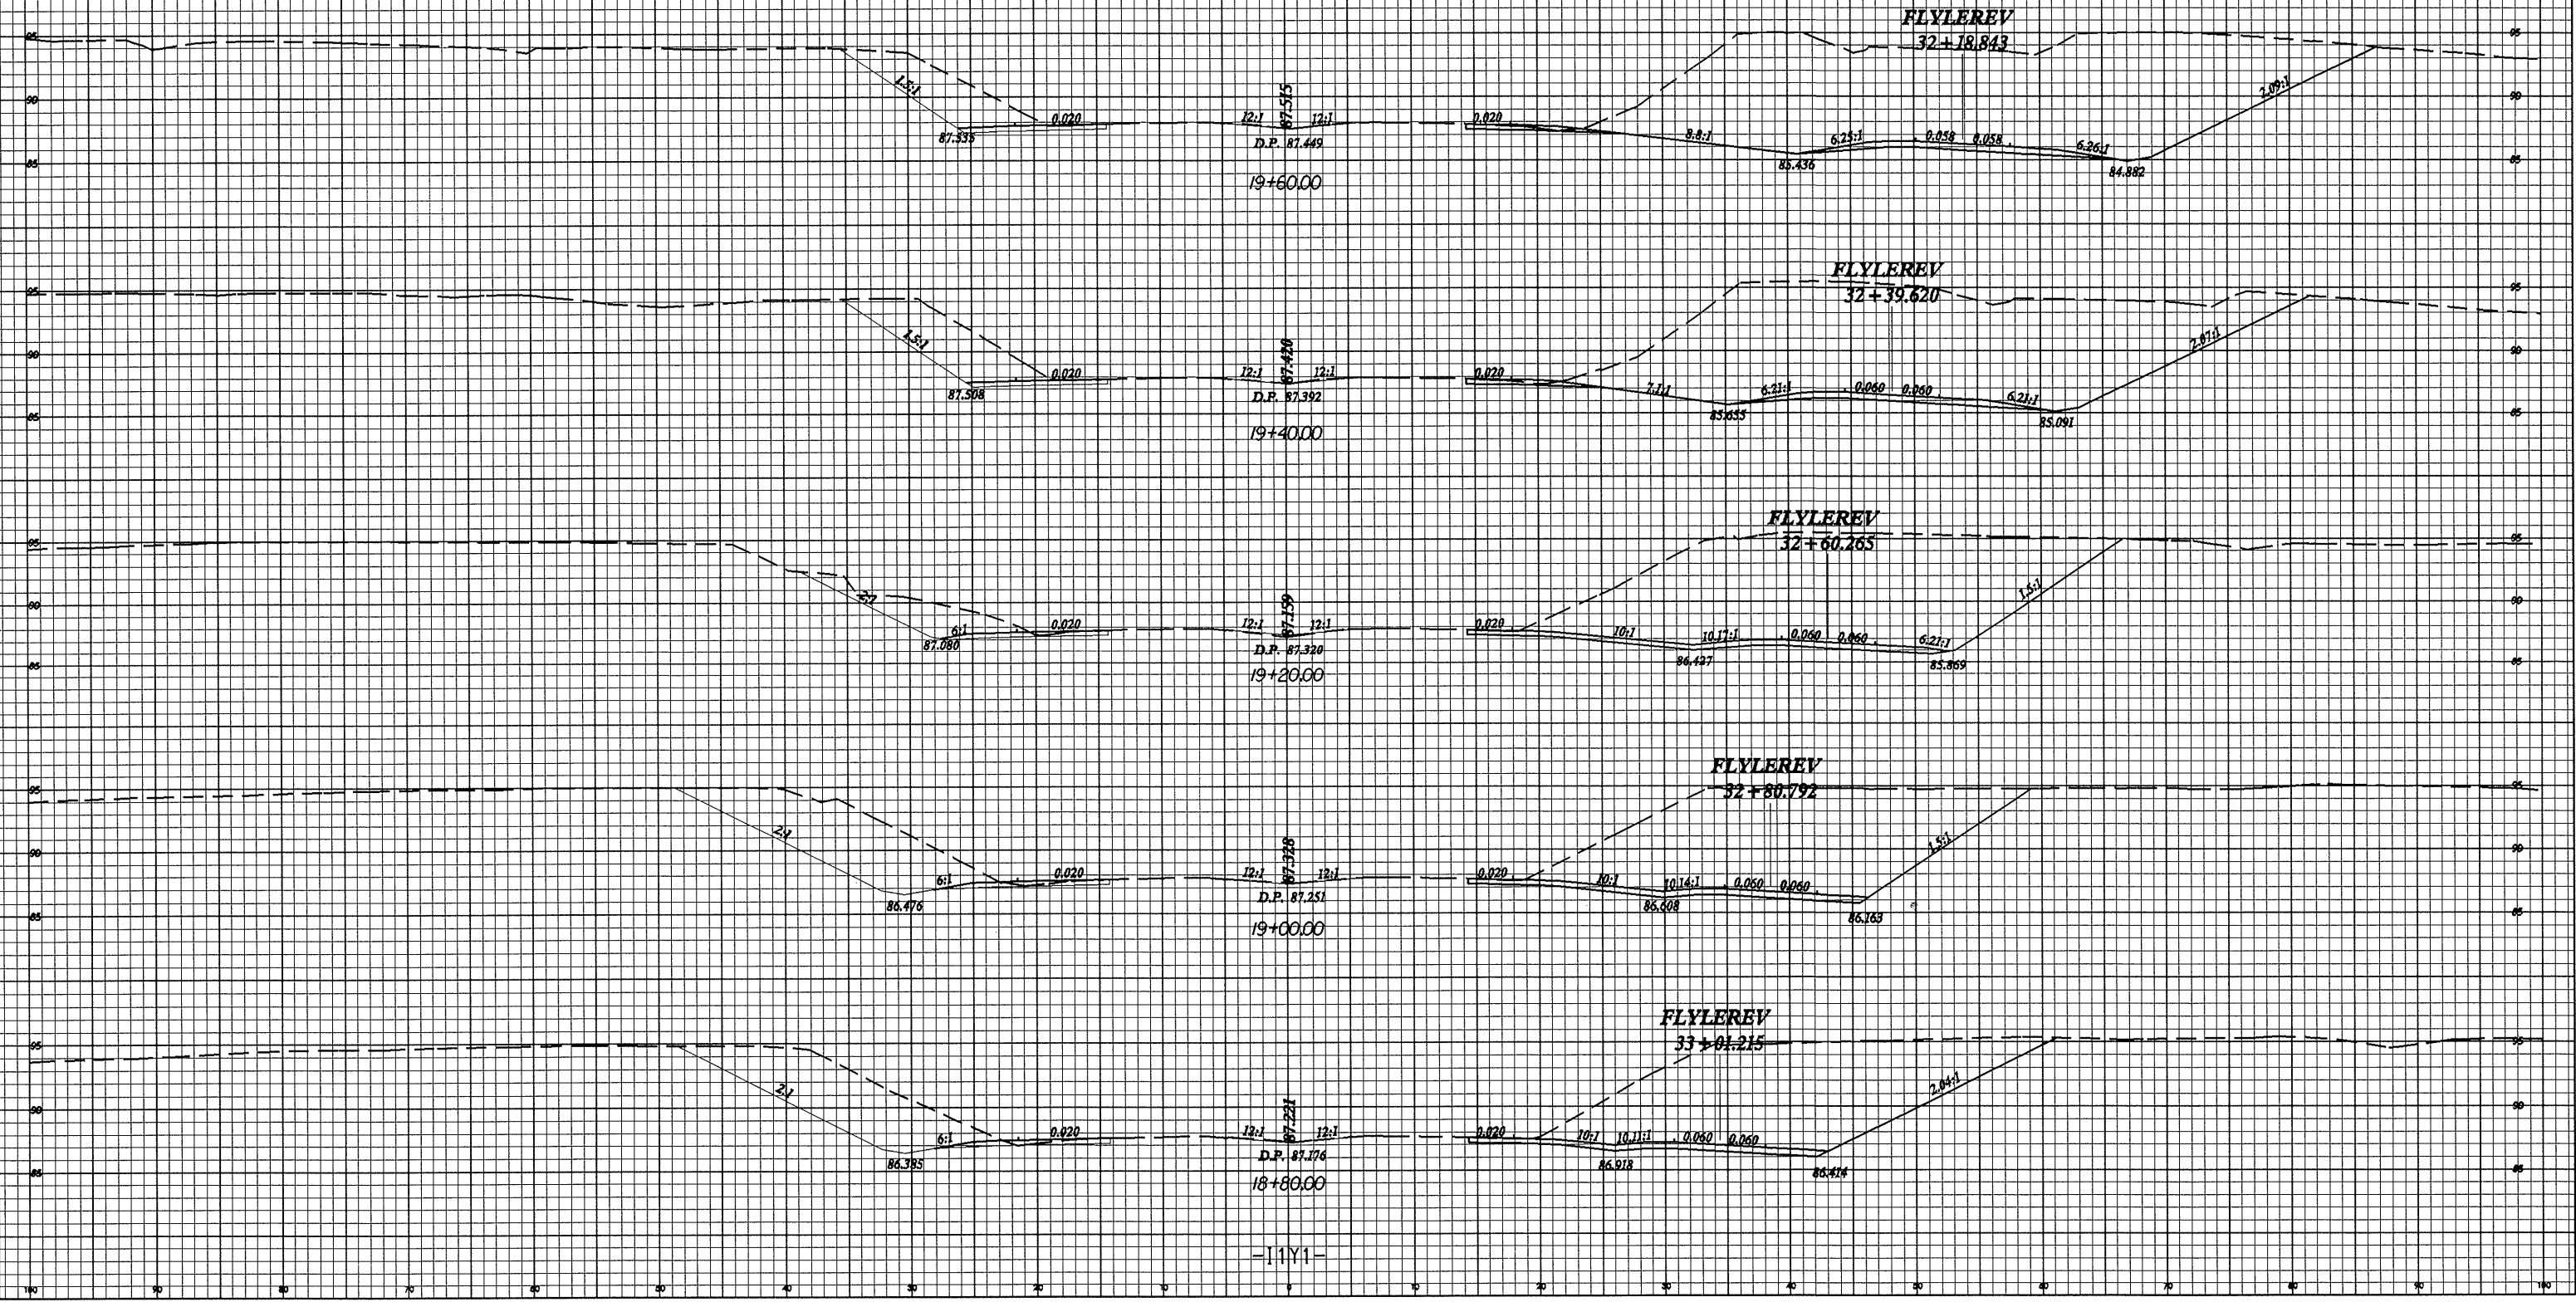

0.25/28
25-104-2005 (B&S)
Planim
AT 10/20/05
Source: Vepal/ldp

-1111-