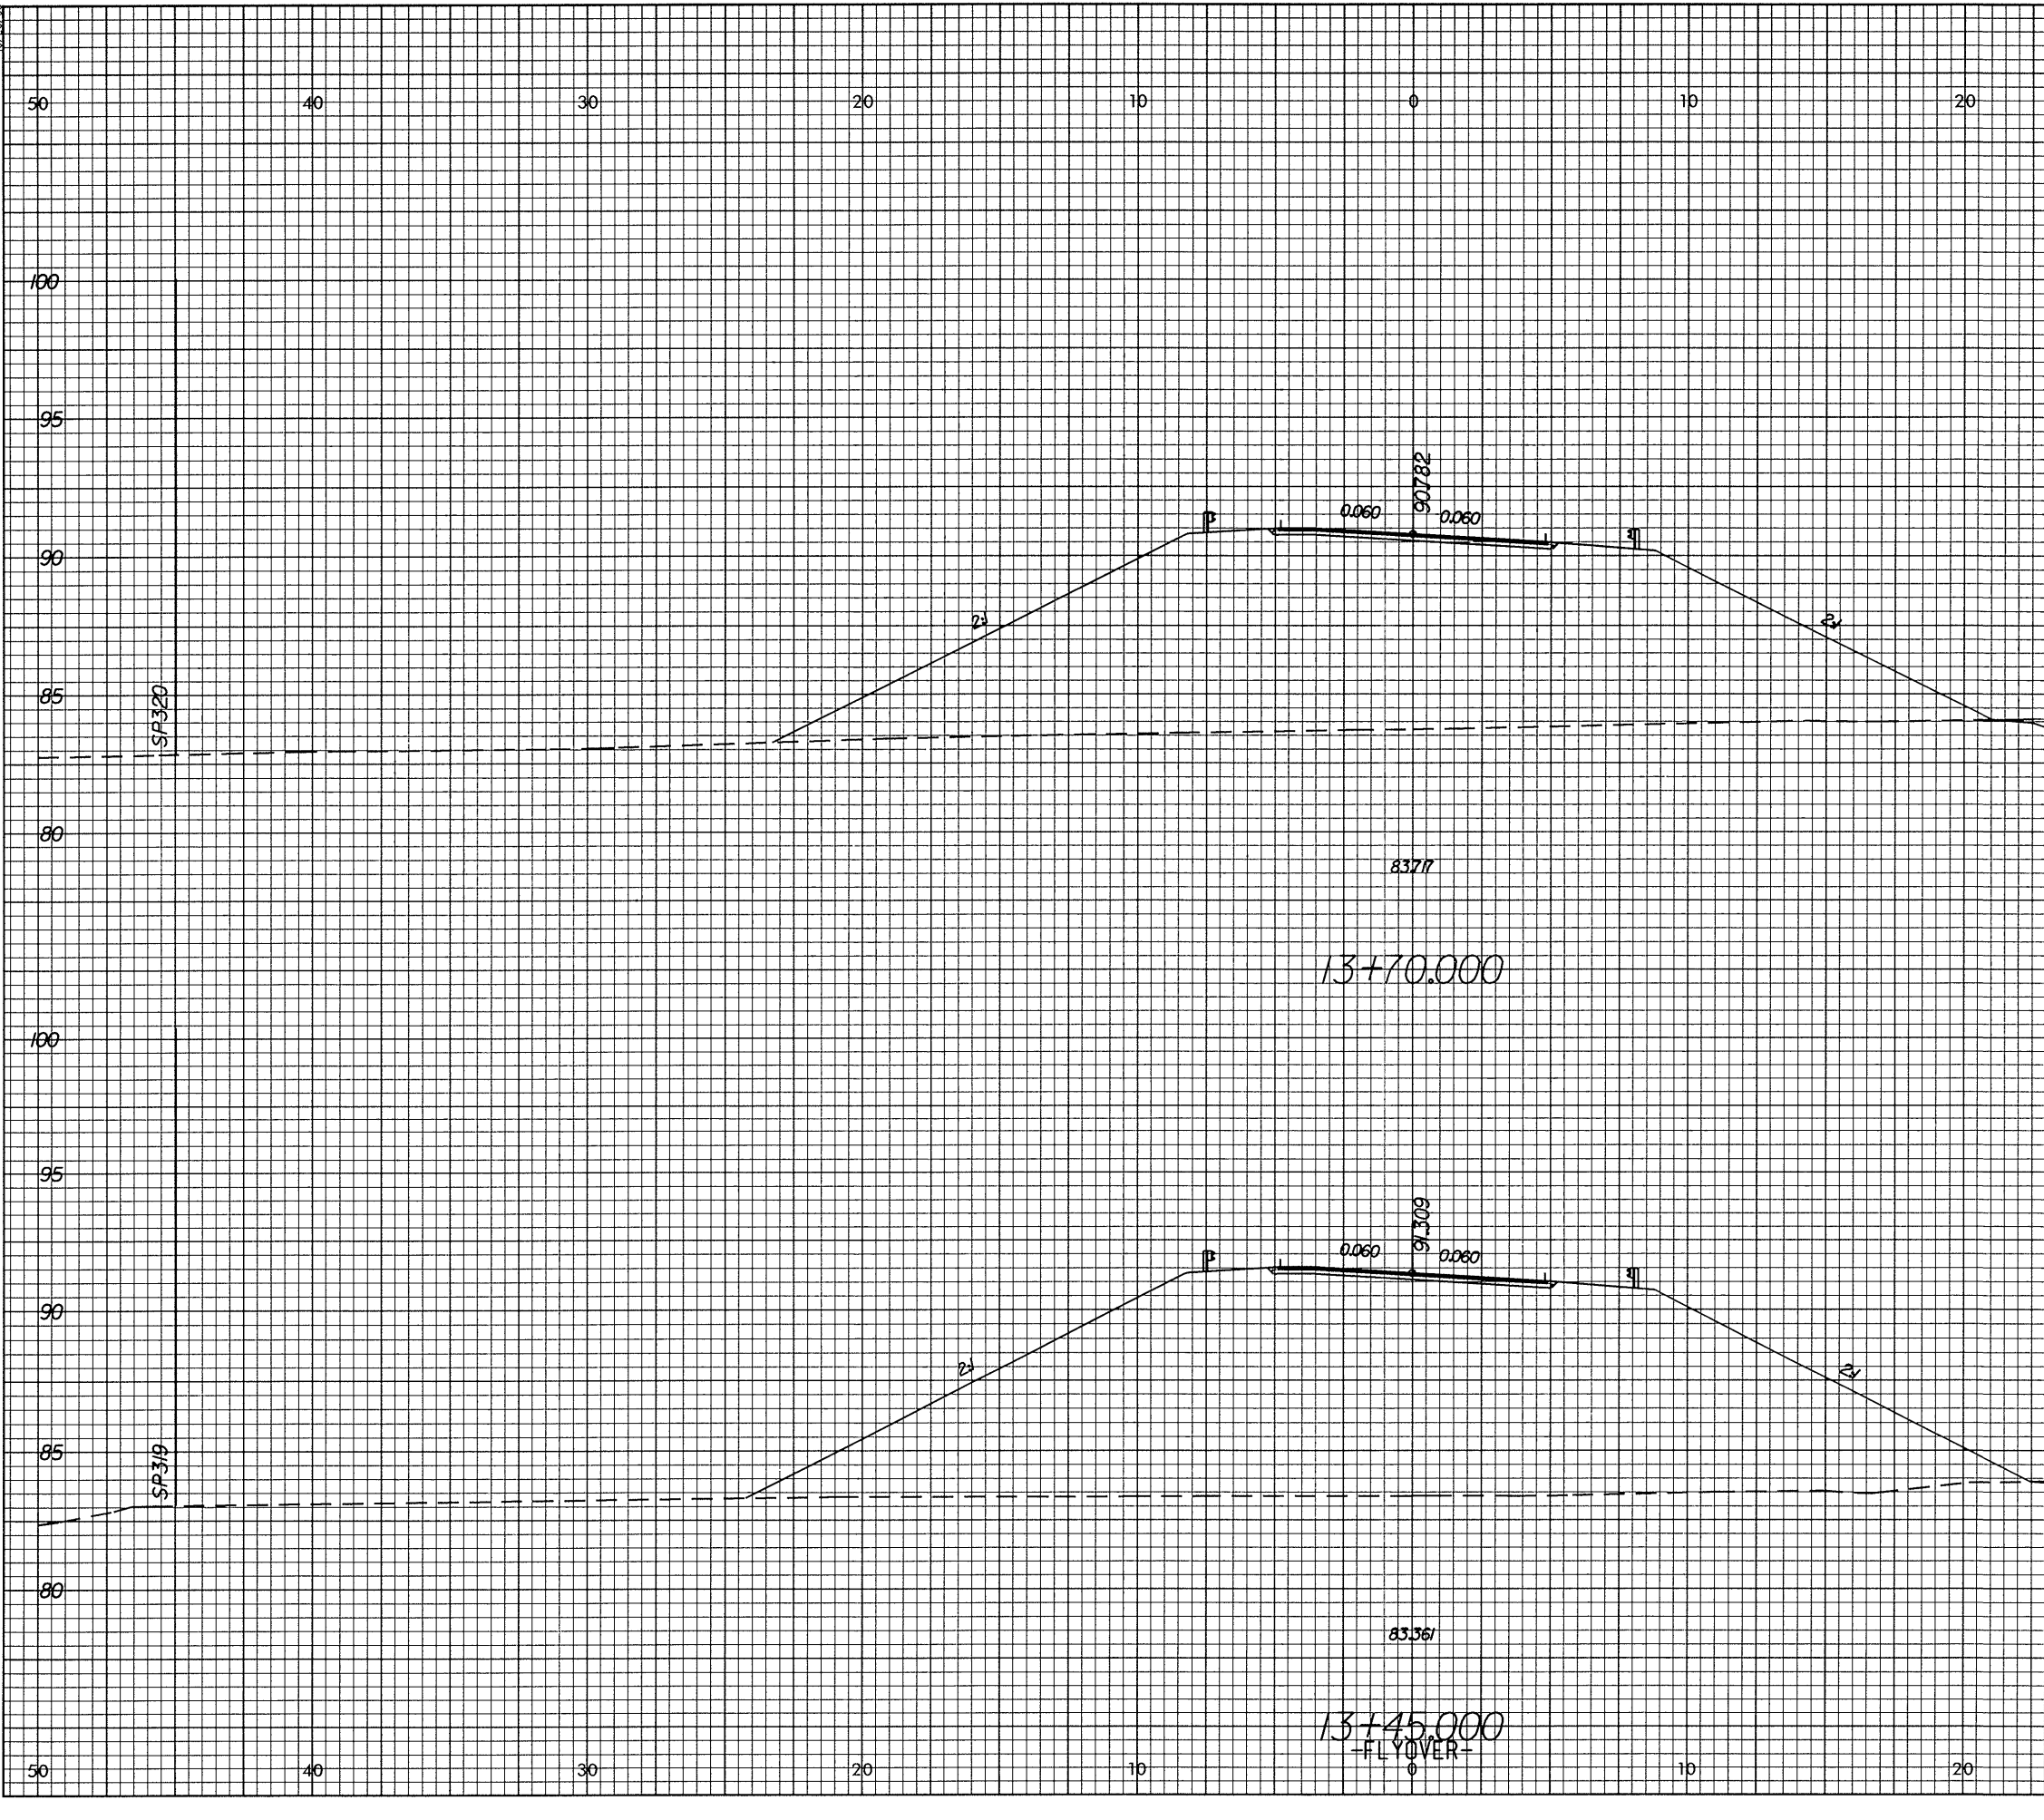

10/26/08
13+70.000
13+45.000
FLYOVER
bbs/ham

PROJECT REFERENCE NO.	SHEET NO.
R-2552C	X-142