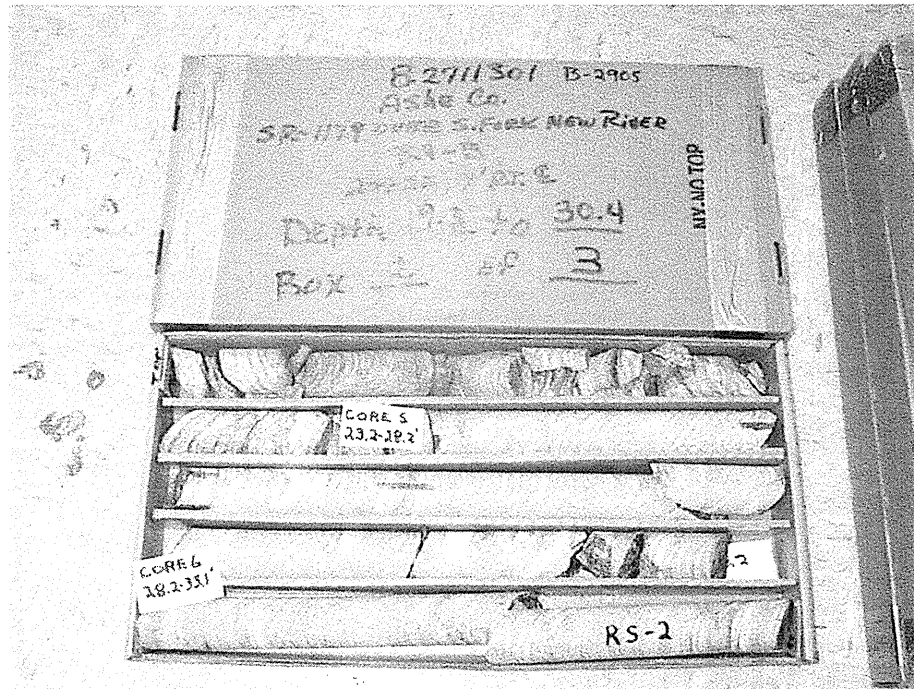

8.2711301 B-2905  
ASHE CO. BR 113  
ON SR 1179 OVER  
SOUTH FORK OF  
THE NEW RIVER

B4-B  
BOX 1 OF 3

8.2711301 B-2905  
ASHE CO. BR 113  
ON SR 1179 OVER  
SOUTH FORK OF  
THE NEW RIVER

B4-B  
BOX 3 OF 3

B4-B  
BOX 2 OF 3