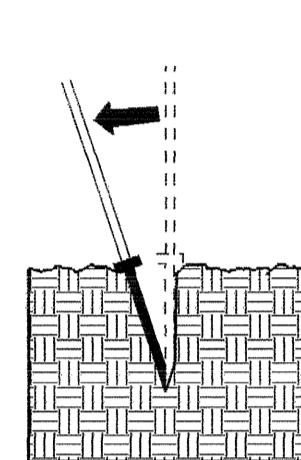

2. Excavate a flat bottom trench 12" deep and provide drainage.

3. Backfill the trench with 2" well rotted sawdust. Place a 2" layer of well rotted sawdust at a sloping angle at one end of the trench.

4. Place a single layer of plants against the sloping end so that the root collar is at ground level.

5. Place a 2" layer of well rotted sawdust over the roots maintaining a sloping angle.

6. Repeat layers of plants and sawdust as necessary and water thoroughly.

DIBBLE PLANTING METHOD USING THE KBC PLANTING BAR

1. Insert planting bar as shown and pull handle toward planter.

2. Remove planting bar and place seedling at correct depth.

3. Insert planting bar 2" toward planter from seedling.

4. Pull handle of bar toward planter, firming soil at bottom.

KBC PLANTING BAR
Planting bar shall have a blade with a triangular cross section, and shall be 12" long, 4" wide and 1" thick at center.

ROOT PRUNING
All seedlings shall be root pruned, if necessary, so that no roots extend more than 10 inches (10") below the root collar.