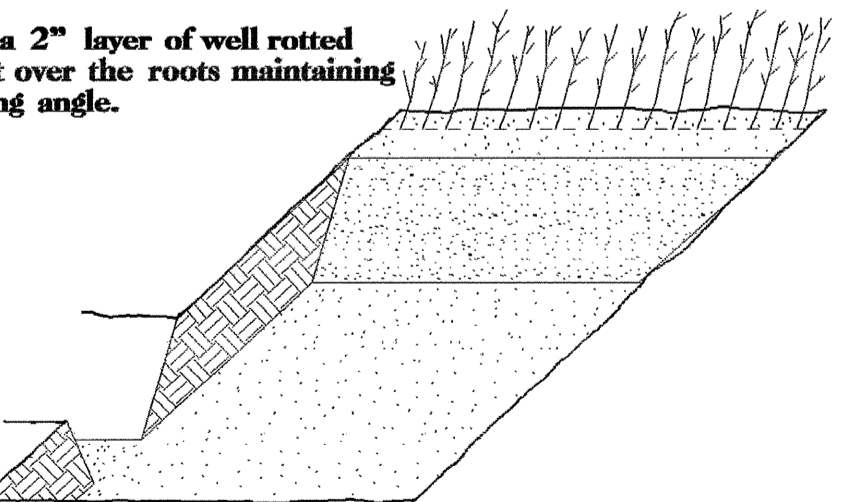

2. Excavate a flat bottom trench 12" deep and provide drainage.

3. Backfill the trench with 2" well rotted sawdust. Place a 2" layer of well rotted sawdust at a sloping angle at one end of the trench.

4. Place a single layer of plants against the sloping end so that the root collar is at ground level.

5. Place a 2" layer of well rotted sawdust over the roots maintaining a sloping angle.

6. Repeat layers of plants and sawdust as necessary and water thoroughly.

DIBBLE PLANTING METHOD USING THE KBC PLANTING BAR

1. Insert planting bar as shown and pull handle toward planter.

2. Remove planting bar and place seedling at correct depth.

3. Insert planting bar 2" toward planter from seedling.

4. Pull handle of bar toward planter, firming soil at bottom.

REFORESTATION

TREE REFORESTATION SHALL BE PLANTED 6' TO 10' ON CENTER, RANDOM SPACING, AVERAGING 8' ON CENTER, APPROXIMATELY 680 PLANTS PER ACRE.

REFORESTATION

MIXTURE, TYPE, SIZE, AND FURNISH SHALL CONFORM TO THE FOLLOWING: