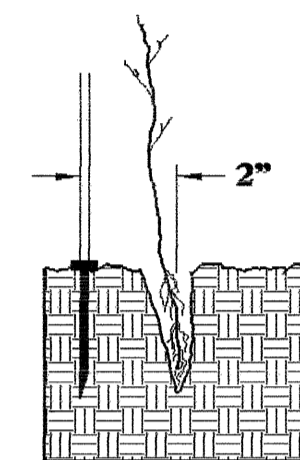

2. Excavate a flat bottom trench 12" deep and provide drainage.

3. Backfill the trench with 2" well rotted sawdust. Place a 2" layer of well rotted sawdust at a sloping angle at one end of the trench.

4. Place a single layer of plants against the sloping end so that the root collar is at ground level.

5. Place a 2" layer of well rotted sawdust over the roots maintaining a sloping angle.

6. Repeat layers of plants and sawdust as necessary and water thoroughly.

DIBBLE PLANTING METHOD USING THE KBC PLANTING BAR

1. Insert planting bar as shown and pull handle toward planter.

2. Remove planting bar and place seedling at correct depth.

3. Insert planting bar 2" toward planter from seedling.

4. Pull handle of bar toward planter, firming soil at bottom.

KBC PLANTING BAR
Planting bar shall have a blade with a triangular cross section, and shall be 12" long, 4" wide and 1" thick at center.

ROOT PRUNING
All seedlings shall be root pruned, if necessary, so that no roots extend more than 10 inches (10") below the root collar.