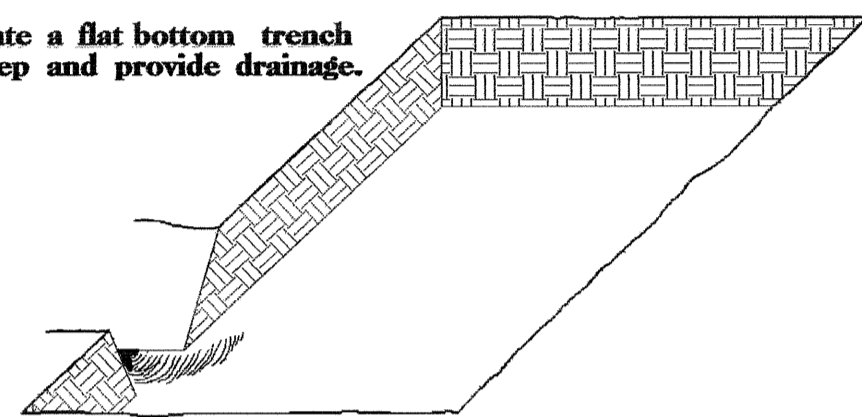

2. Excavate a flat bottom trench 12" deep and provide drainage.

3. Backfill the trench with 2" well rotted sawdust. Place a 2" layer of well rotted sawdust at a sloping angle at one end of the trench.

4. Place a single layer of plants against the sloping end so that the root collar is at ground level.

5. Place a 2" layer of well rotted sawdust over the roots maintaining a sloping angle.

6. Repeat layers of plants and sawdust as necessary and water thoroughly.

DIBBLE PLANTING METHOD USING THE KBC PLANTING BAR

REFORESTATION

TREE REFORESTATION SHALL BE PLANTED 6' TO 10' ON CENTER, RANDOM SPACING, AVERAGING 8' ON CENTER, APPROXIMATELY 680 PLANTS PER ACRE.

REFORESTATION

MIXTURE, TYPE, SIZE, AND FURNISH SHALL CONFORM TO THE FOLLOWING: