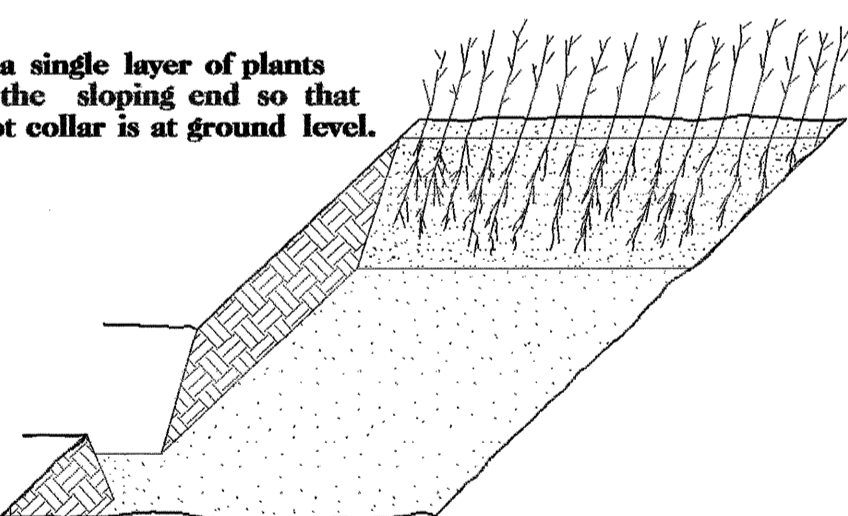

STATE	STATE PROJECT REFERENCE NO.	SHEET NO.	TOTAL SHEETS
N.C.	B-4180	RF-1	
STATE PROJ. NO.	F.A. PROJ. NO.	DESCRIPTION	

PLANTING DETAILS

SEEDLING / LINER BAREROOT PLANTING DETAIL

HEALING IN

1. Locate a healing-in site in a shady, well protected area.

2. Excavate a flat bottom trench 12" deep and provide drainage.

3. Backfill the trench with 2" well rotted sawdust. Place a 2" layer of well rotted sawdust at a sloping angle at one end of the trench.

4. Place a single layer of plants against the sloping end so that the root collar is at ground level.

5. Place a 2" layer of well rotted sawdust over the roots maintaining a sloping angle.

6. Repeat layers of plants and sawdust as necessary and water thoroughly.

DIBBLE PLANTING METHOD USING THE KBC PLANTING BAR

REFORESTATION

TREE REFORESTATION SHALL BE PLANTED 6' TO 10' ON CENTER, RANDOM SPACING, AVERAGING 8' ON CENTER, APPROXIMATELY 680 PLANTS PER ACRE.

REFORESTATION

MIXTURE, TYPE, SIZE, AND FURNISH SHALL CONFORM TO THE FOLLOWING: