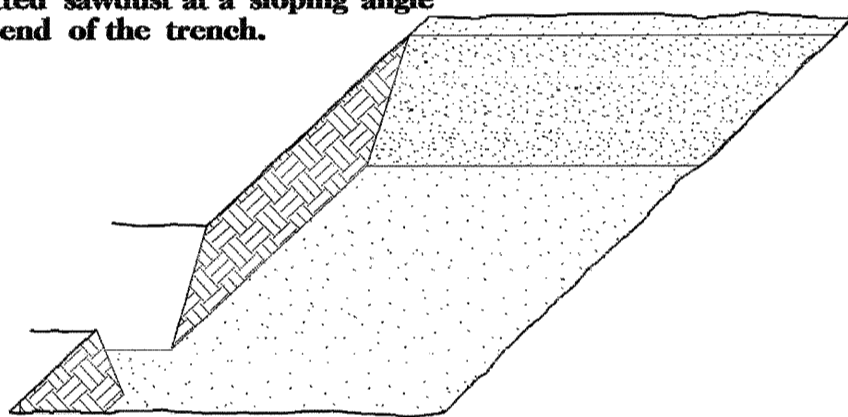

STATE	STATE PROJECT REFERENCE NO.	SHEET NO.	TOTAL SHEETS
N.C.	B-4180	RF-1	
STATE PROJ. NO.	F.A. PROJ. NO.	DESCRIPTION	

PLANTING DETAILS

SEEDLING / LINER BAREROOT PLANTING DETAIL

HEALING IN

1. Locate a healing-in site in a shady, well protected area.

2. Excavate a flat bottom trench 12" deep and provide drainage.

3. Backfill the trench with 2" well rotted sawdust. Place a 2" layer of well rotted sawdust at a sloping angle at one end of the trench.

4. Place a single layer of plants against the sloping end so that the root collar is at ground level.

REFORESTATION

TREE REFORESTATION SHALL BE PLANTED 6' TO 10' ON CENTER, RANDOM SPACING, AVERAGING 8' ON CENTER, APPROXIMATELY 680 PLANTS PER ACRE.

REFORESTATION

MIXTURE, TYPE, SIZE, AND FURNISH SHALL CONFORM TO THE FOLLOWING: