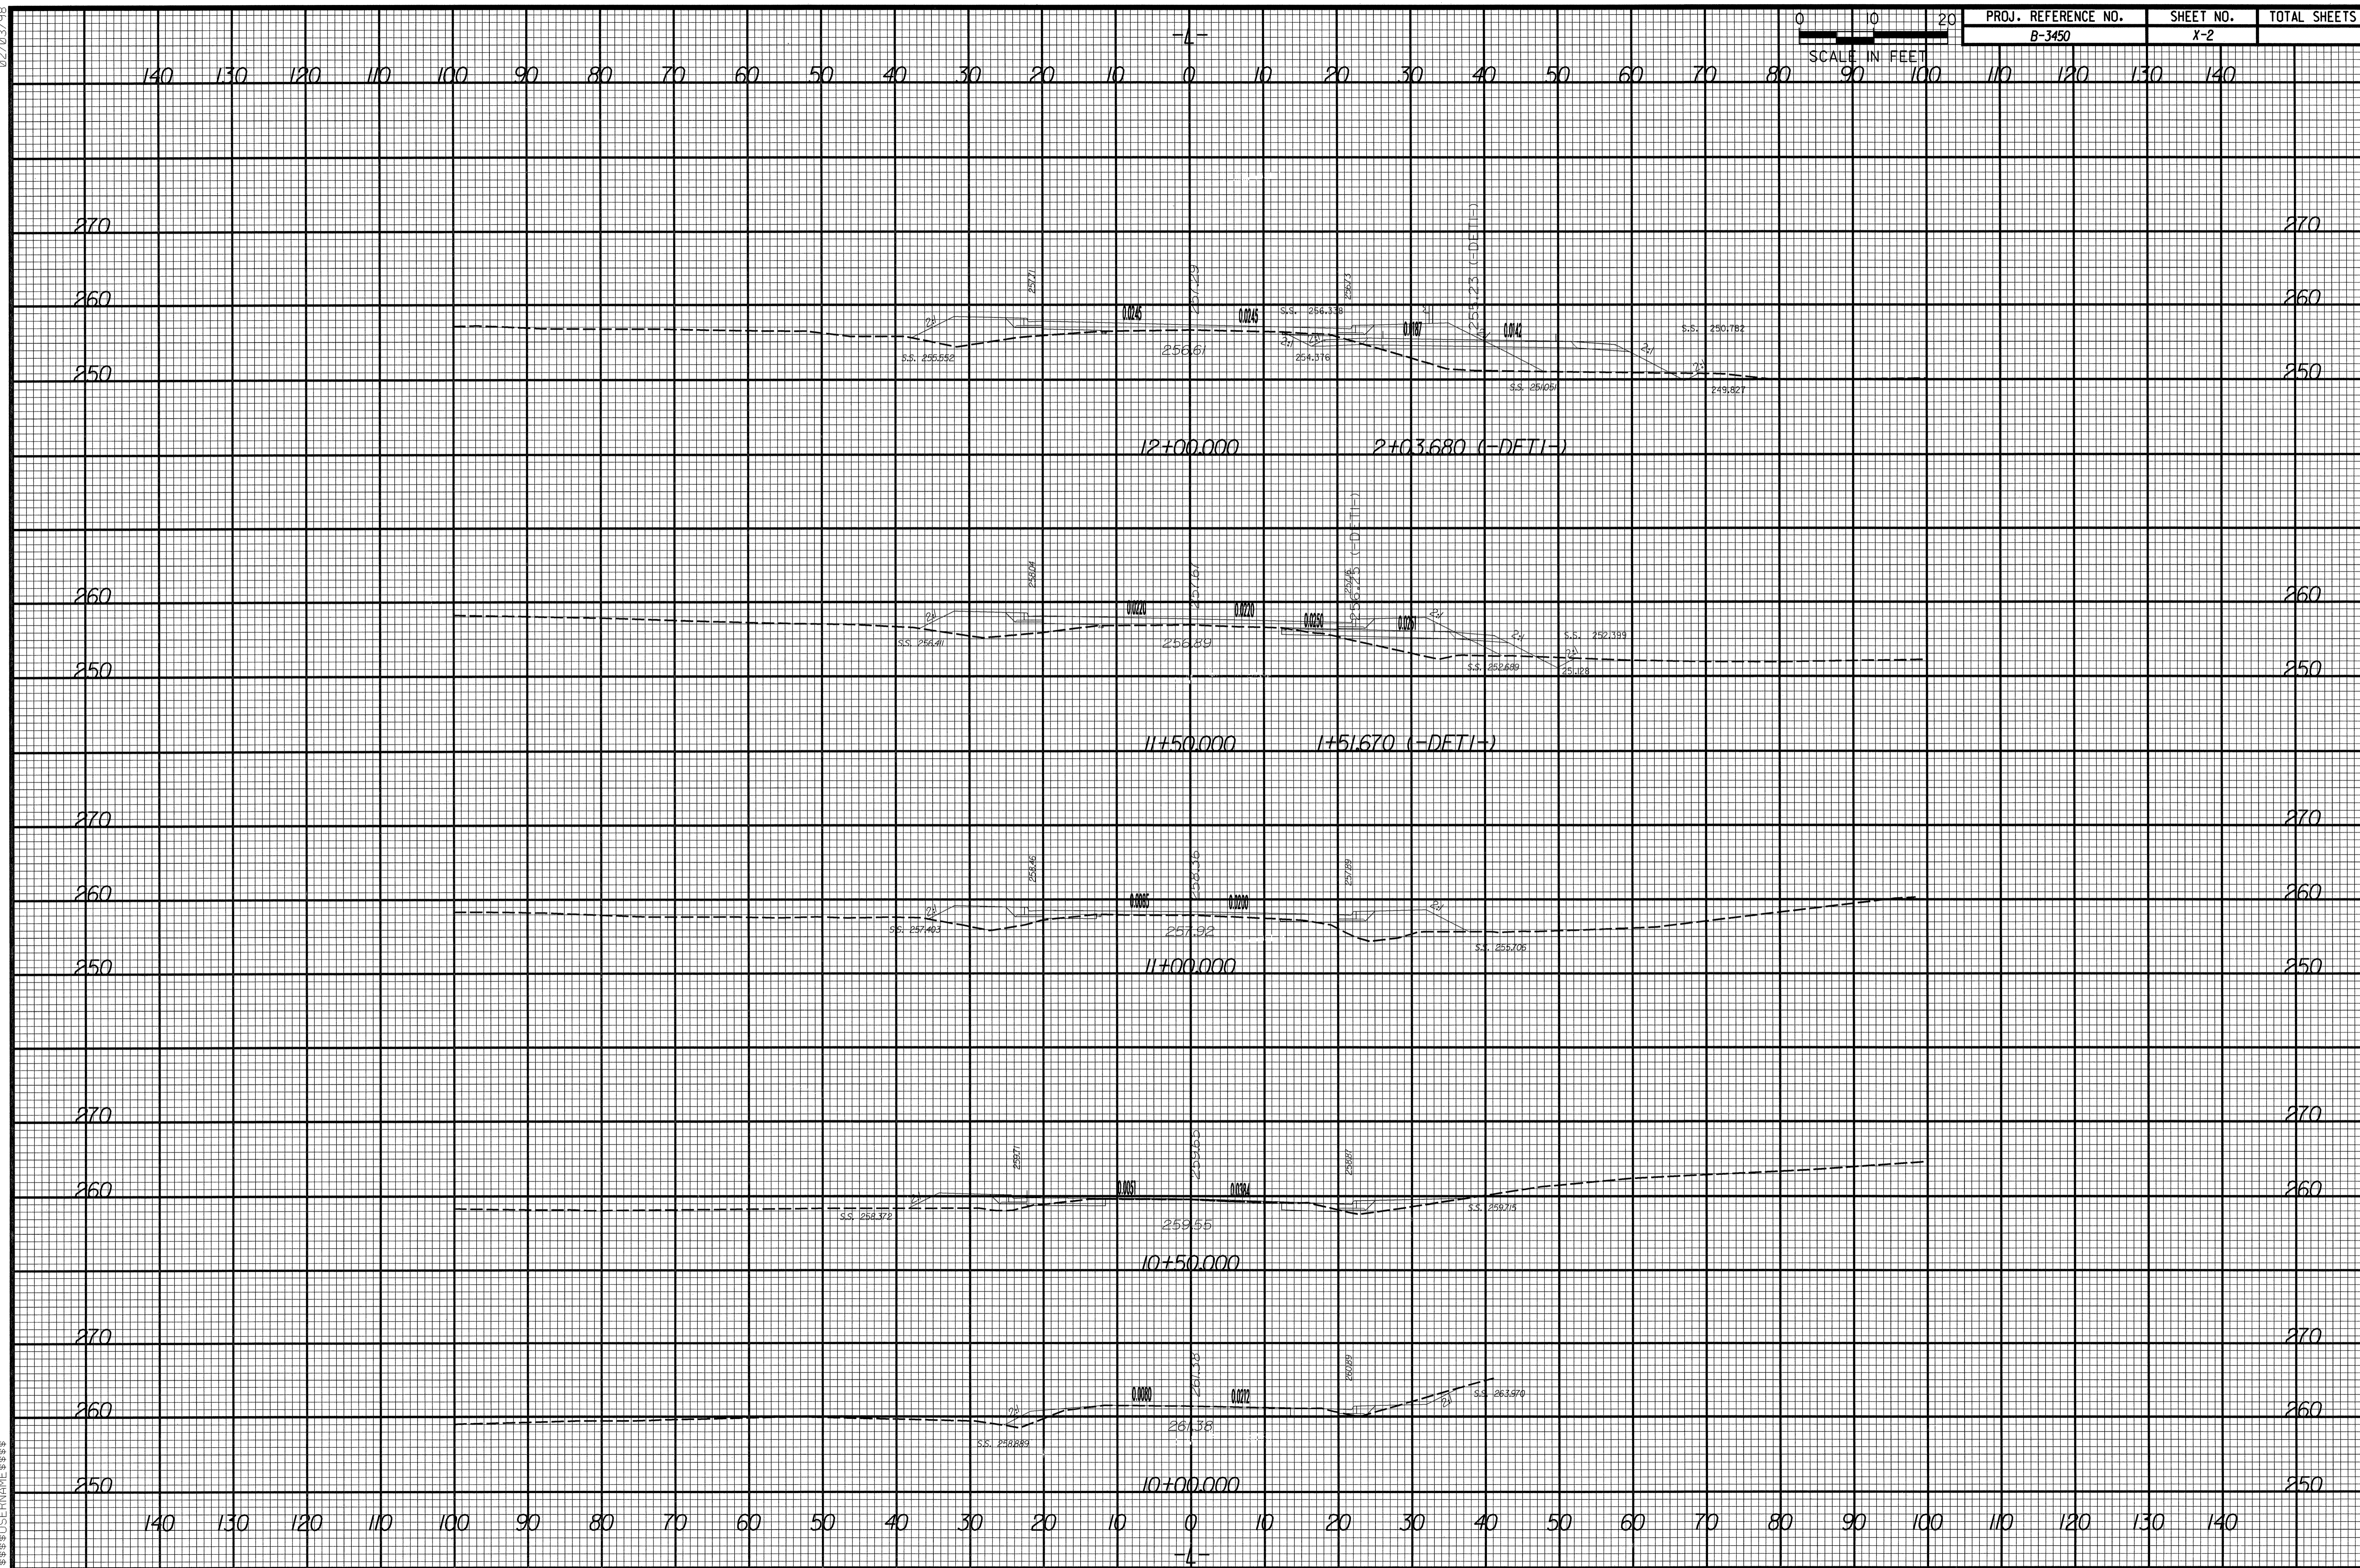

02/03/20

Vertical text on the left margin, possibly a scale or reference label.