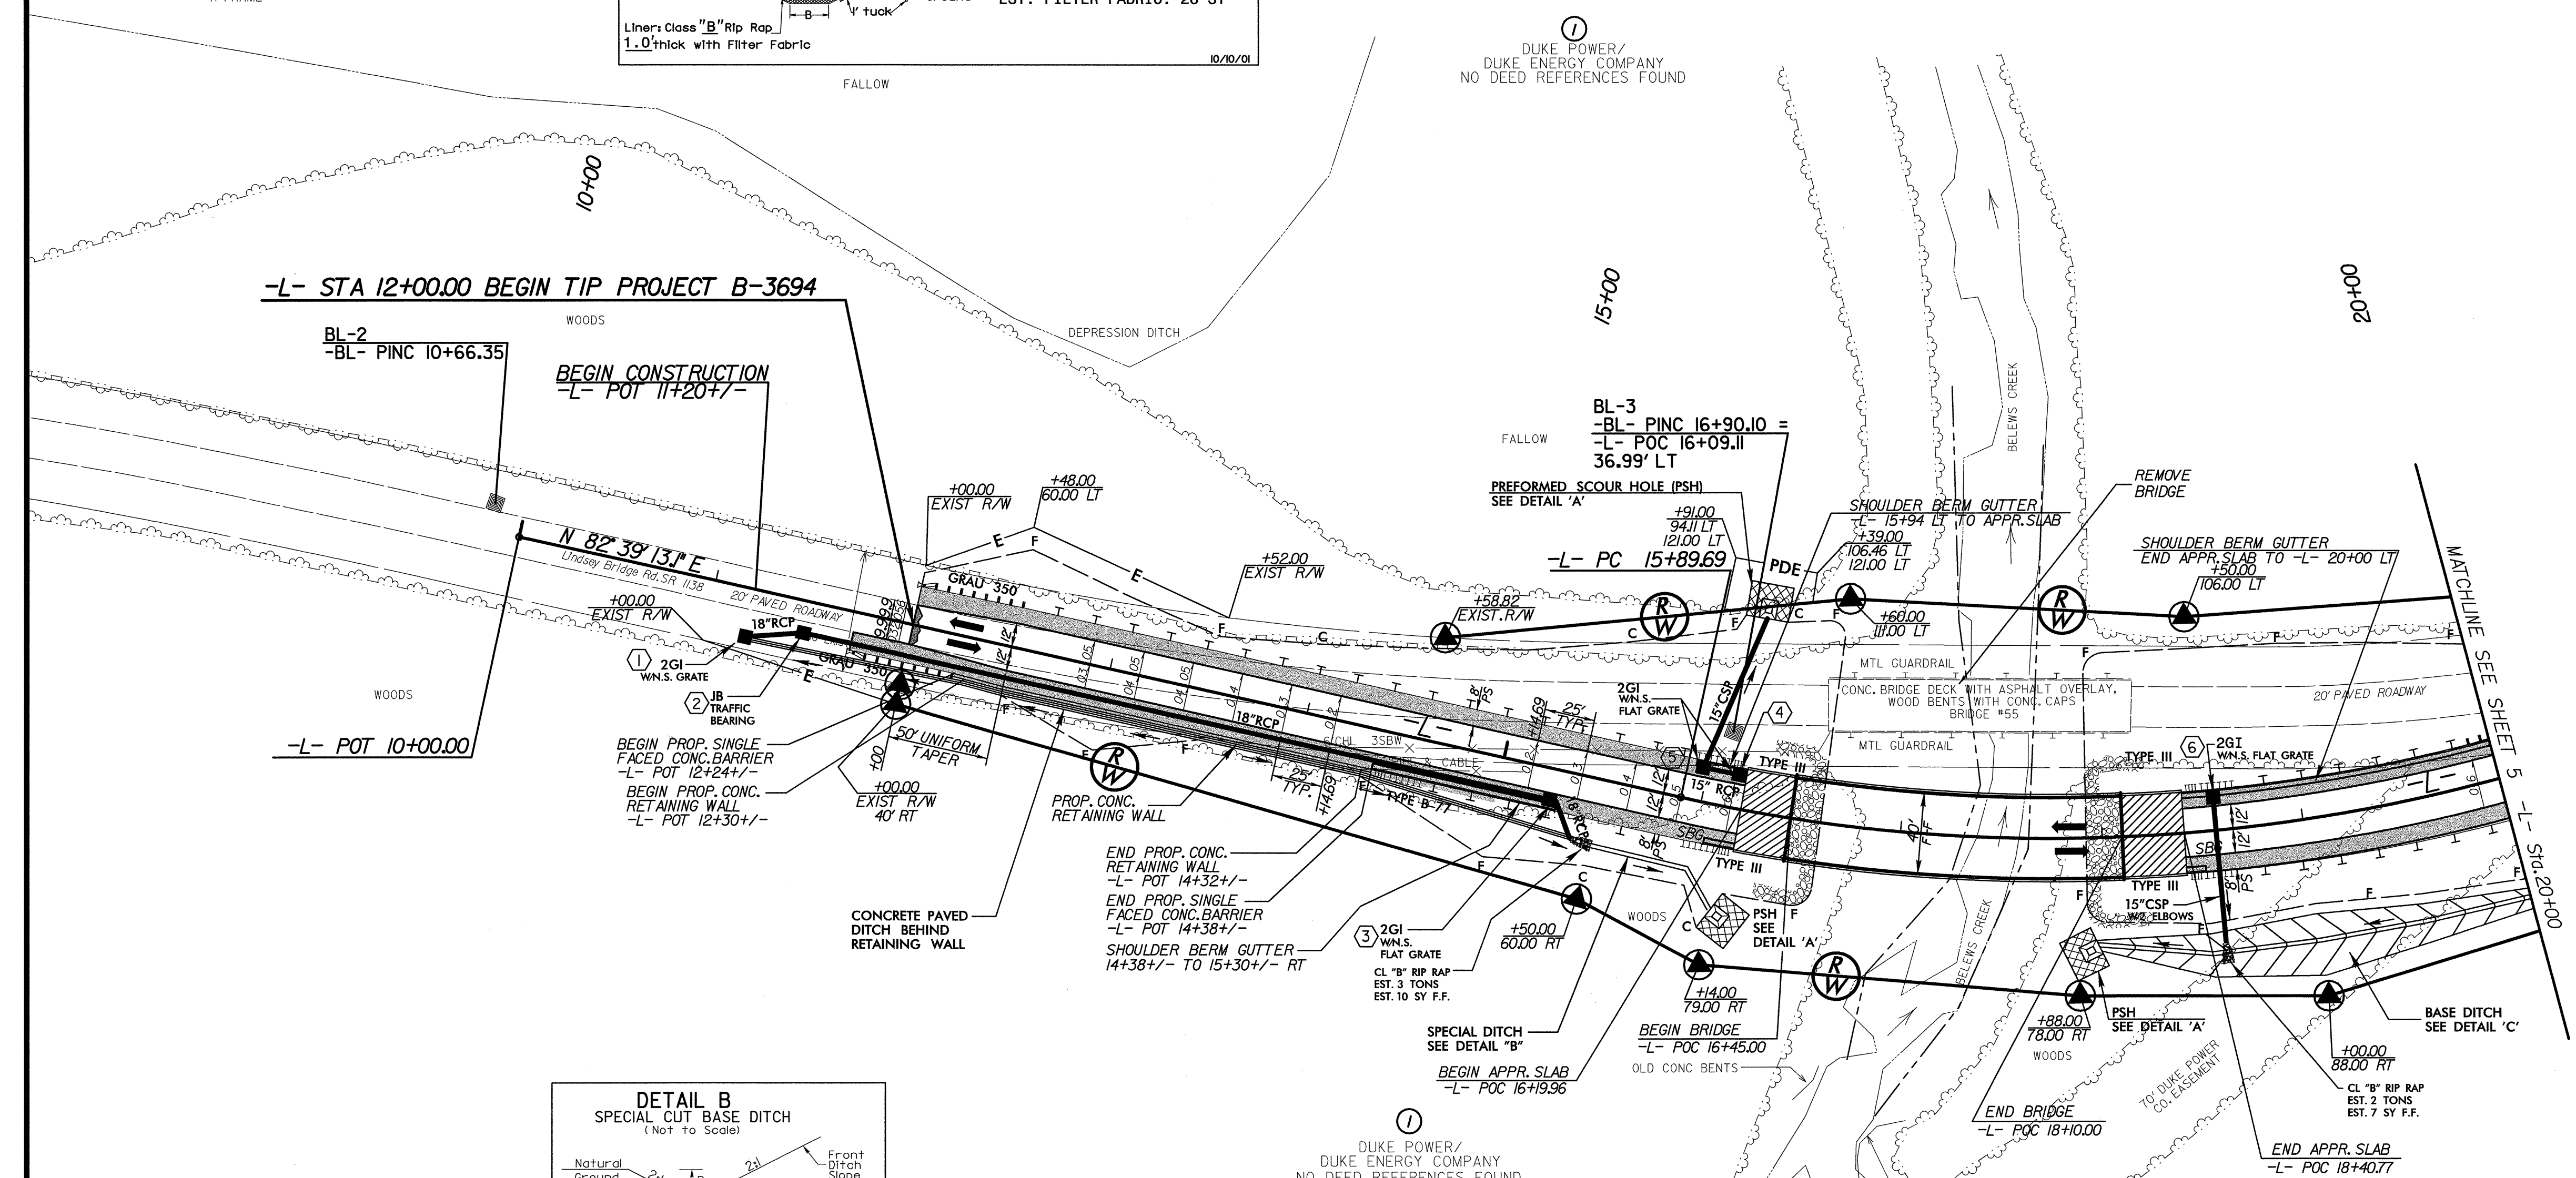

-L-
PI Sta 21+72.25
 $\Delta = 68^\circ 51' 04.4''$ (LT)
 $D = 6' 44'' 26.4''$
 $L = 1,021.43'$
 $T = 582.57'$
 $R = 850.00'$
 $SE = 0.06$
 $RO = \text{SEE PLANS}$
 $DS = 40\text{mph} **$

REVISIONS