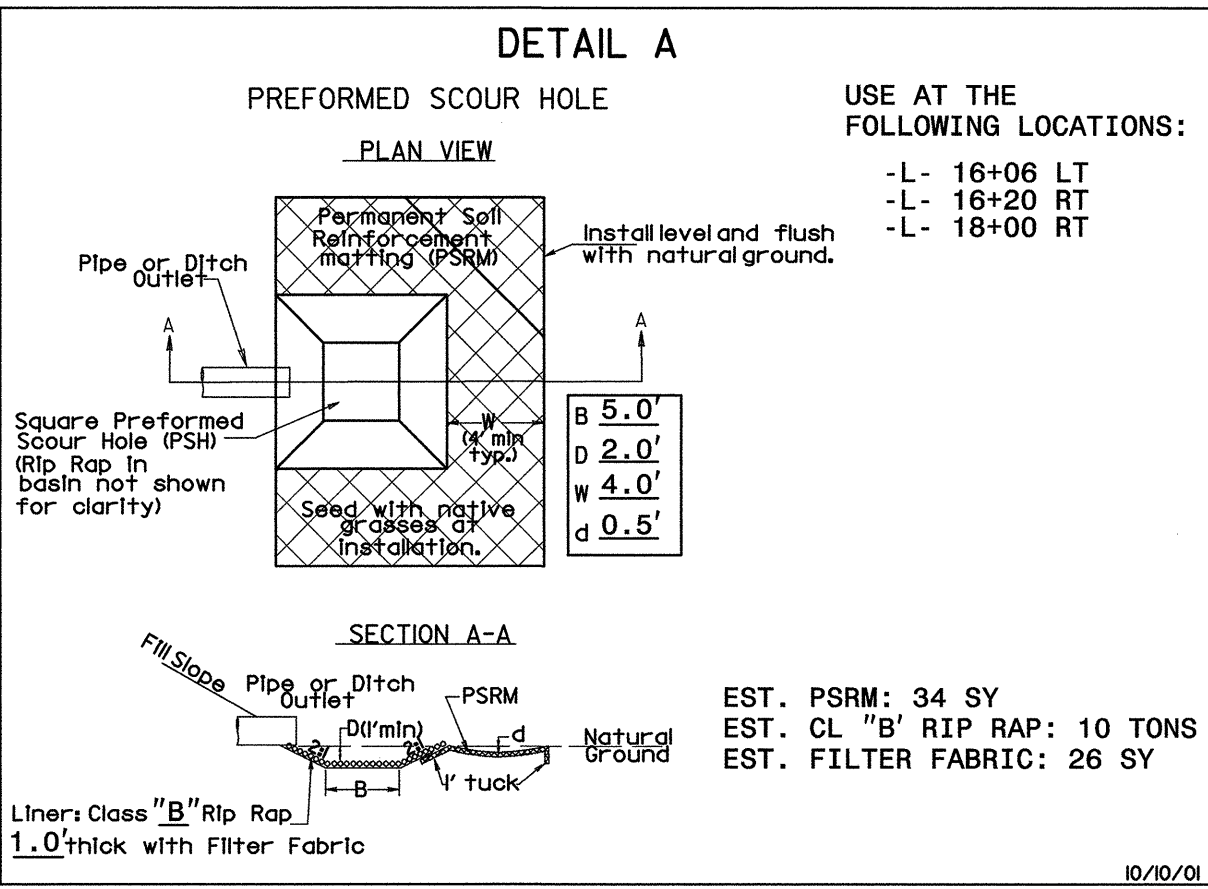

DATUM DESCRIPTION
THE LOCALIZED COORDINATE SYSTEM DEVELOPED FOR THIS PROJECT IS BASED ON THE STATE PLANE COORDINATES ESTABLISHED BY NCGS FOR MONUMENT "RIVERCO" WITH NAD 83 STATE PLANE GRID COORDINATES OF NORTHING: 939853.33(FI) EASTING: 1695829.16(FI) THE AVERAGE COMBINED GRID FACTOR USED ON THIS PROJECT (GROUND TO GRID) IS: 1.000024394 THE N.C. LAMBERT GRID BEARING AND LOCALIZED HORIZONTAL GROUND DISTANCE FROM "RIVERCO" TO -L- STATION 12+00.00 IS N 77°41'49.8" E 778.48' ALL LINEAR DIMENSIONS ARE LOCALIZED HORIZONTAL DISTANCES VERTICAL DATUM USED IS NGVD 29