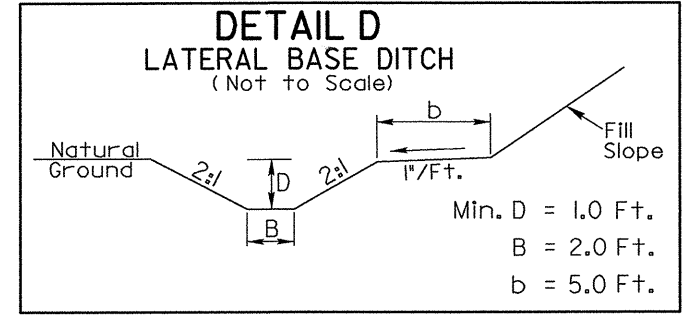

DATUM DESCRIPTION
THE LOCALIZED COORDINATE SYSTEM DEVELOPED FOR THIS PROJECT IS BASED ON THE STATE PLANE COORDINATES ESTABLISHED BY NCGS FOR MONUMENT "RIVERCO" WITH NAD 83 STATE PLANE GRID COORDINATES OF NORTHING: 939853.33(FI) EASTING: 1695829.16(FI) THE AVERAGE COMBINED GRID FACTOR USED ON THIS PROJECT (GROUND TO GRID) IS: 1.000024394 THE N.C. LAMBERT GRID BEARING AND LOCALIZED HORIZONTAL GROUND DISTANCE FROM "RIVERCO" TO -L- STATION 12+00.00 IS N 77°41'49.8" E 778.48' ALL LINEAR DIMENSIONS ARE LOCALIZED HORIZONTAL DISTANCES VERTICAL DATUM USED IS NGVD 29

-L-
PI Sta 21+72.25
 $\Delta = 68^\circ 51' 04.4''$ (LT)
 $D = 6' 44'' 26.4''$
 $L = 1,021.43'$
 $T = 582.57'$
 $R = 850.00'$
 $SE = 0.06$
 $RO = \text{SEE PLANS}$
 $DS = 40\text{mph} **$

REVISIONS

NOTE: BLASTING SHALL NOT BE PERMITTED ANYWHERE ON THIS PROJECT.

DENOTES PAVED SHOULDERS, RETAINING WALL & SHOULDER BERM GUTTER

SEE SHEETS S-1 THRU S-31 FOR STRUCTURE PLANS

SEE SHEET 6 FOR -L- PROFILE

* DESIGN EXCEPTION REQUIRED FOR MINIMUM HORIZONTAL CURVE RADIUS
** DESIGN EXCEPTION REQUIRED FOR HORIZONTAL SSD. HORIZONTAL SSD MEETS A 40 MPH DESIGN SPEED