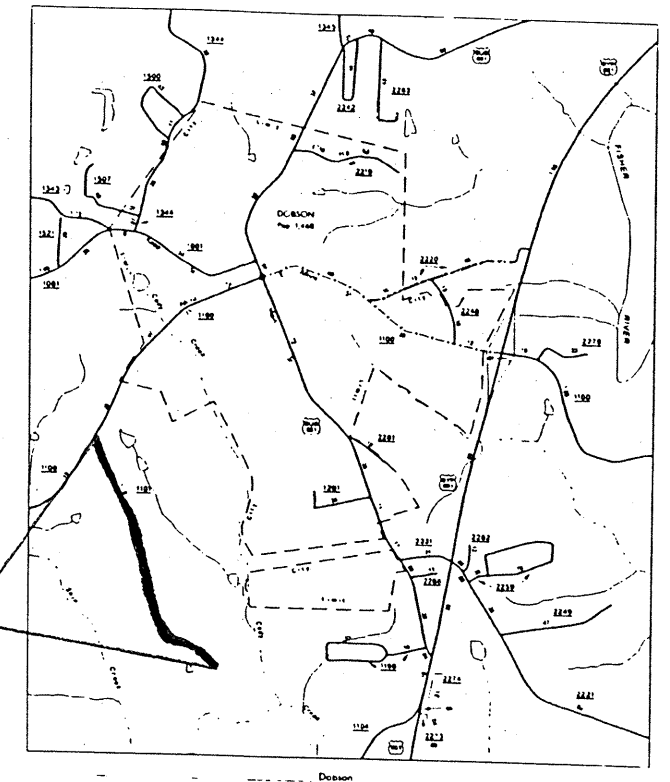

VIRGINIA

45

67

49

39

60-64

43

32

34

ENLARGED MUNICIPAL AND SUBURBAN AREAS
SURRY COUNTY
 NORTH CAROLINA