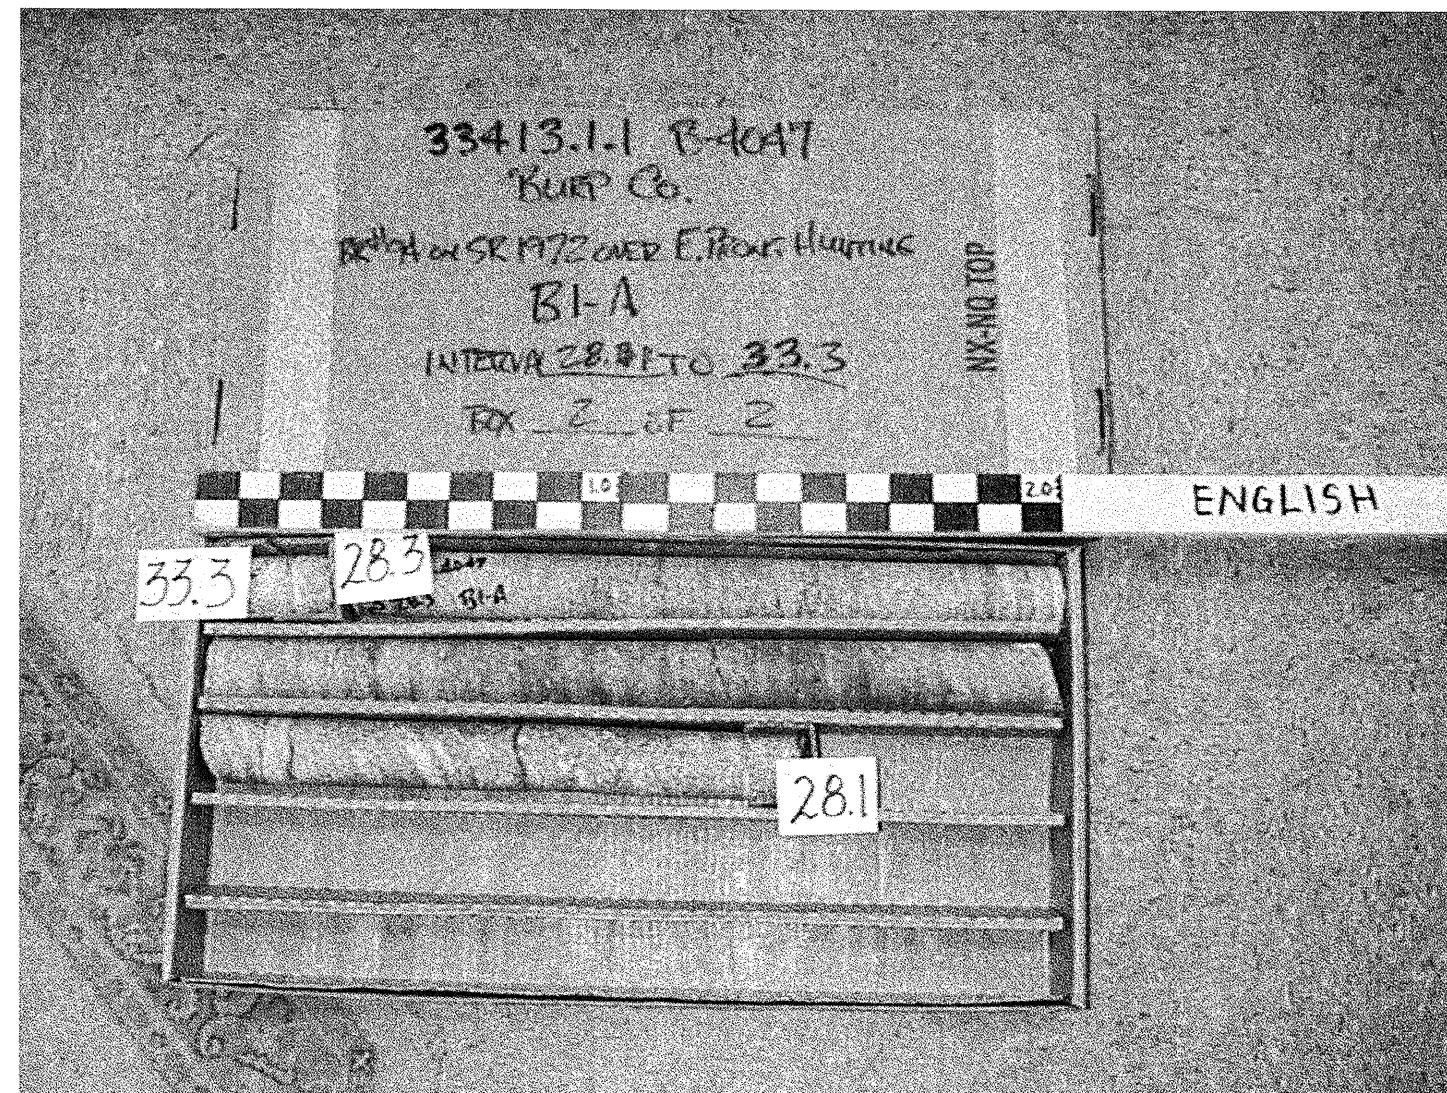

33413.1.1 B-4047  
 Burke County  
 Bridge No.94 on SR-1972  
 Over East Prong Hunting Creek  
 B1-A  
 1 of 2

33413.1.1 B-4047  
 Burke County  
 Bridge No.94 on SR-1972  
 Over East Prong Hunting Creek  
 B1-A  
 2 of 2