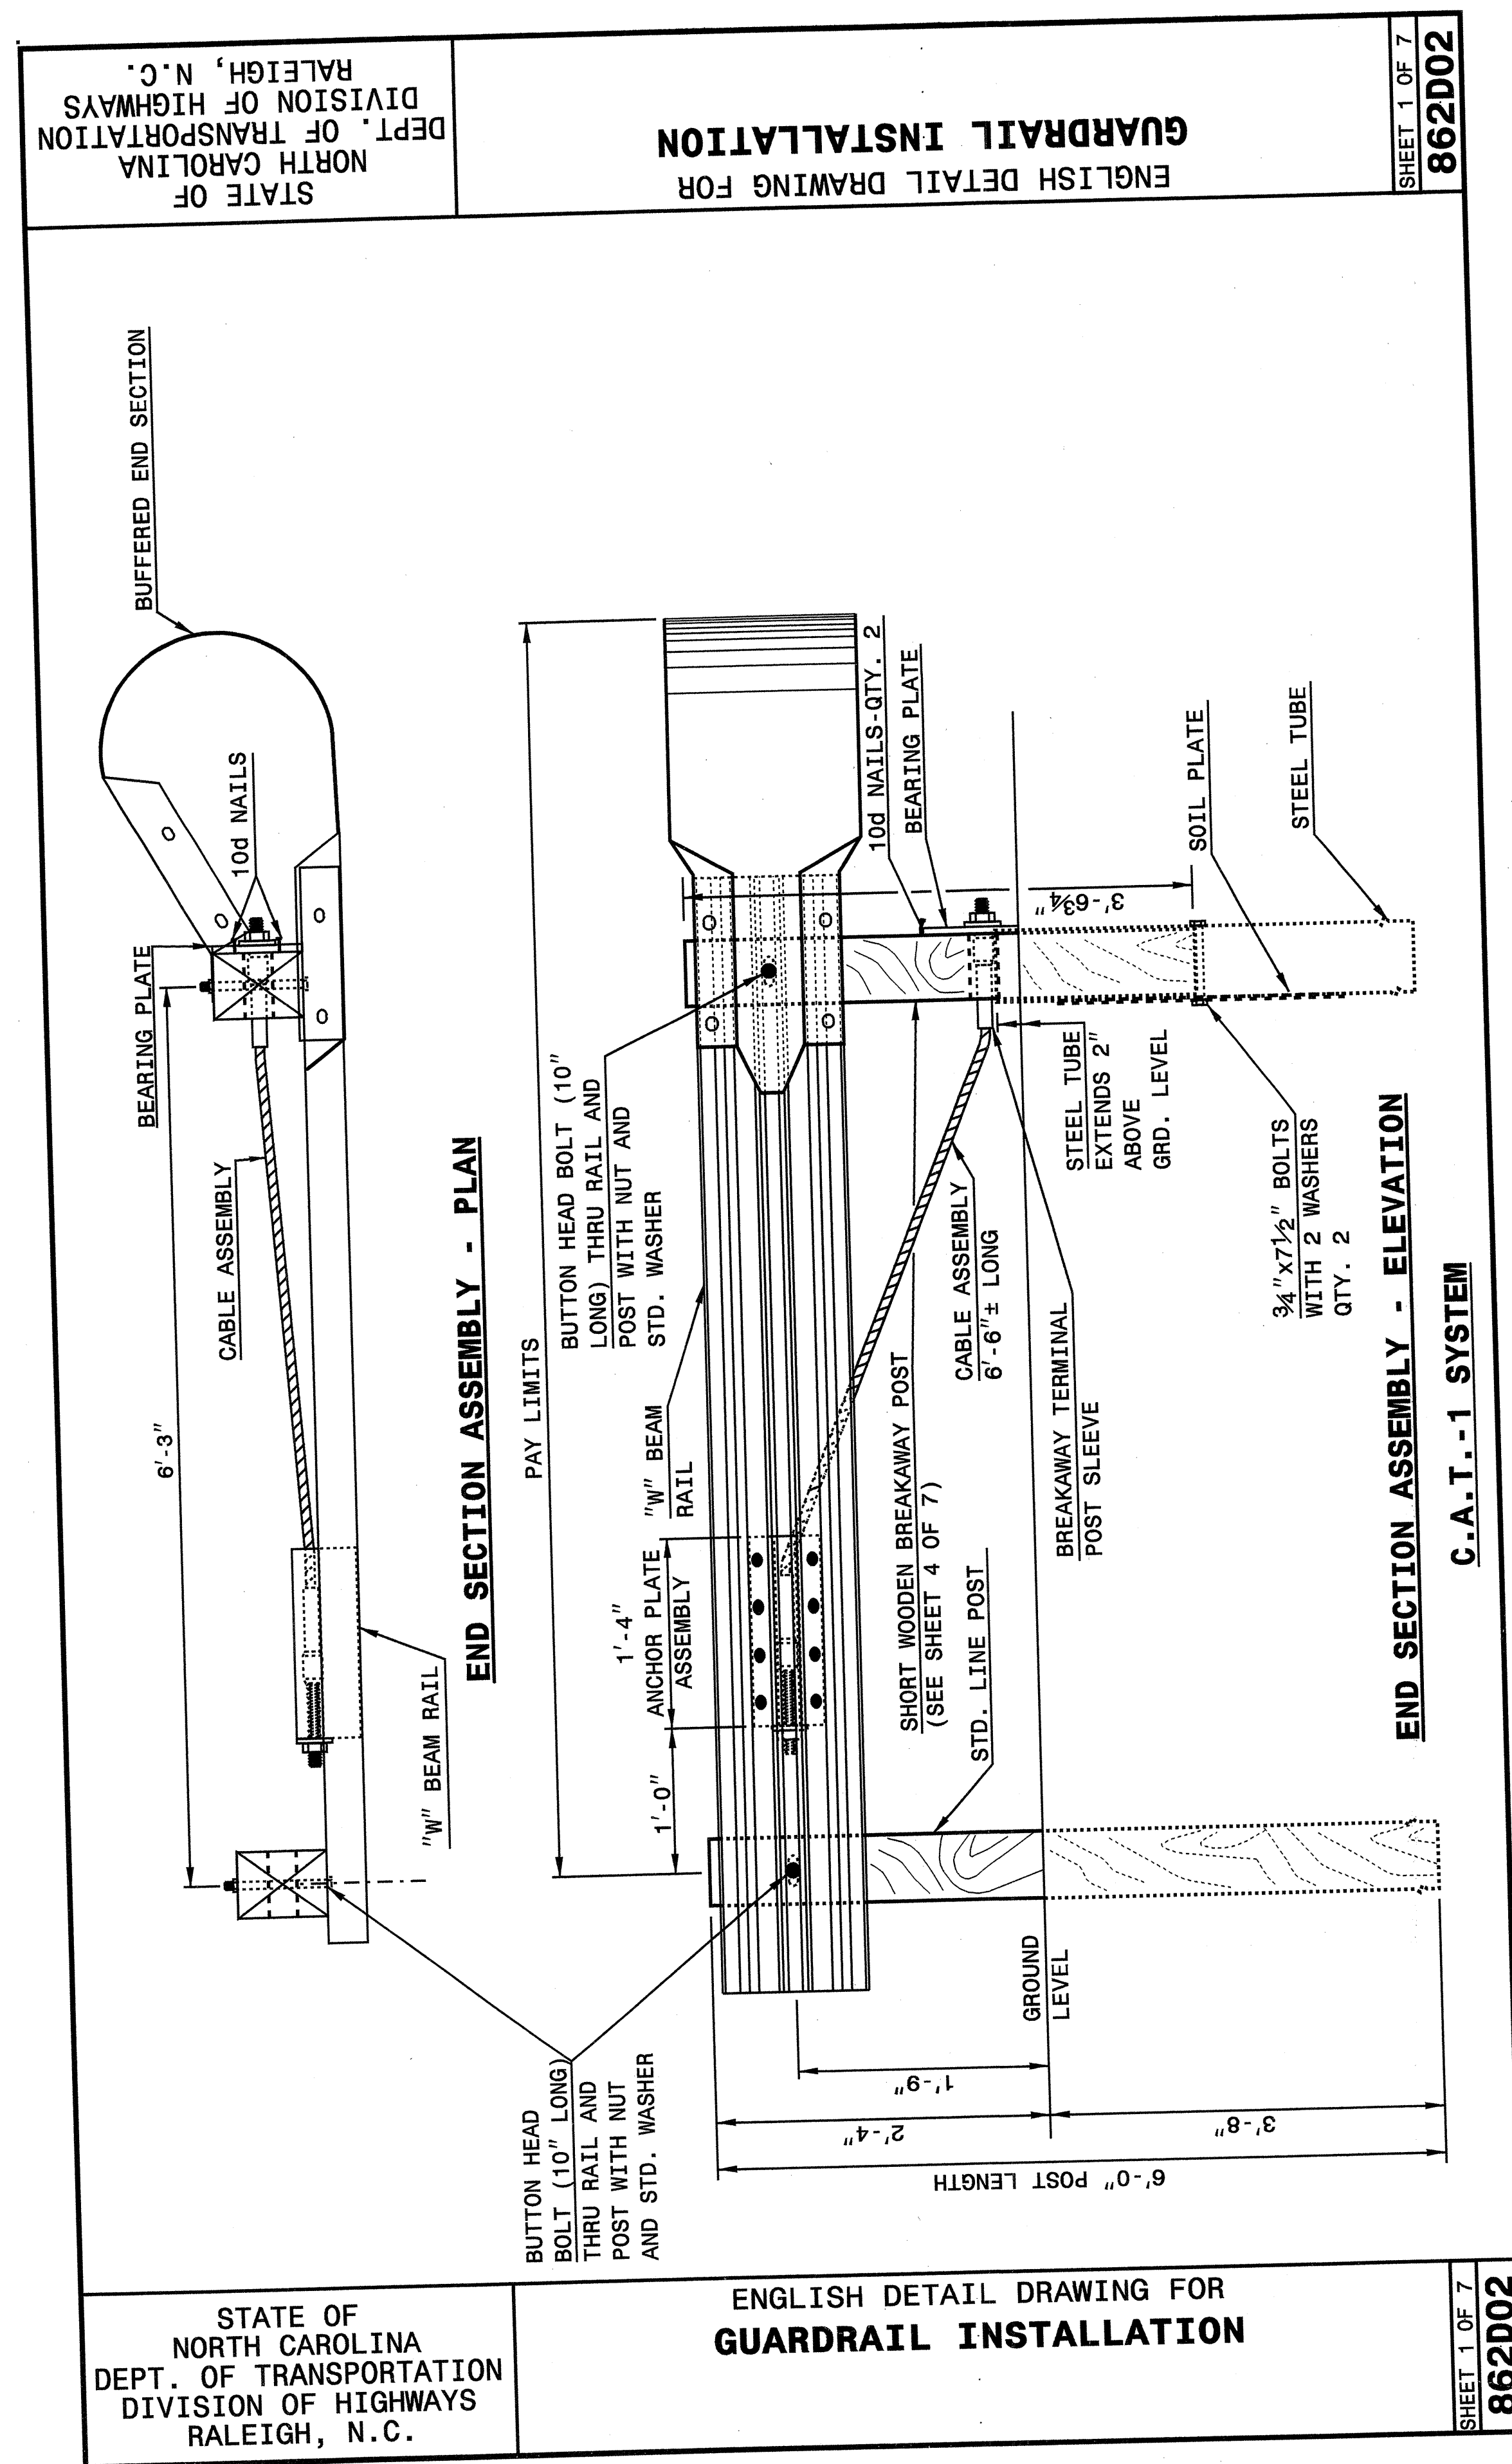

22-MAY-2003 10:17:00 \\s:\projects\stds\stds\02\stds to Special Details\english\862d02\0862d02.dgn
 61'08212260
 5/14/99

**DESIGN SERVICES UNIT
STANDARDS AND SPECIAL DESIGN**
Office 919-250-4128 FAX 919-250-4119

SEE PLATE FOR TITLE

ORIGINAL BY: 2002 STD.862.02 DATE:
 MODIFIED BY: E.E. WARD DATE: 02-09-03
 CHECKED BY: *[Signature]* DATE: 5-03
 FILE SPEC.: /usr/stds/02todetail/english/86202/862d02.dgn