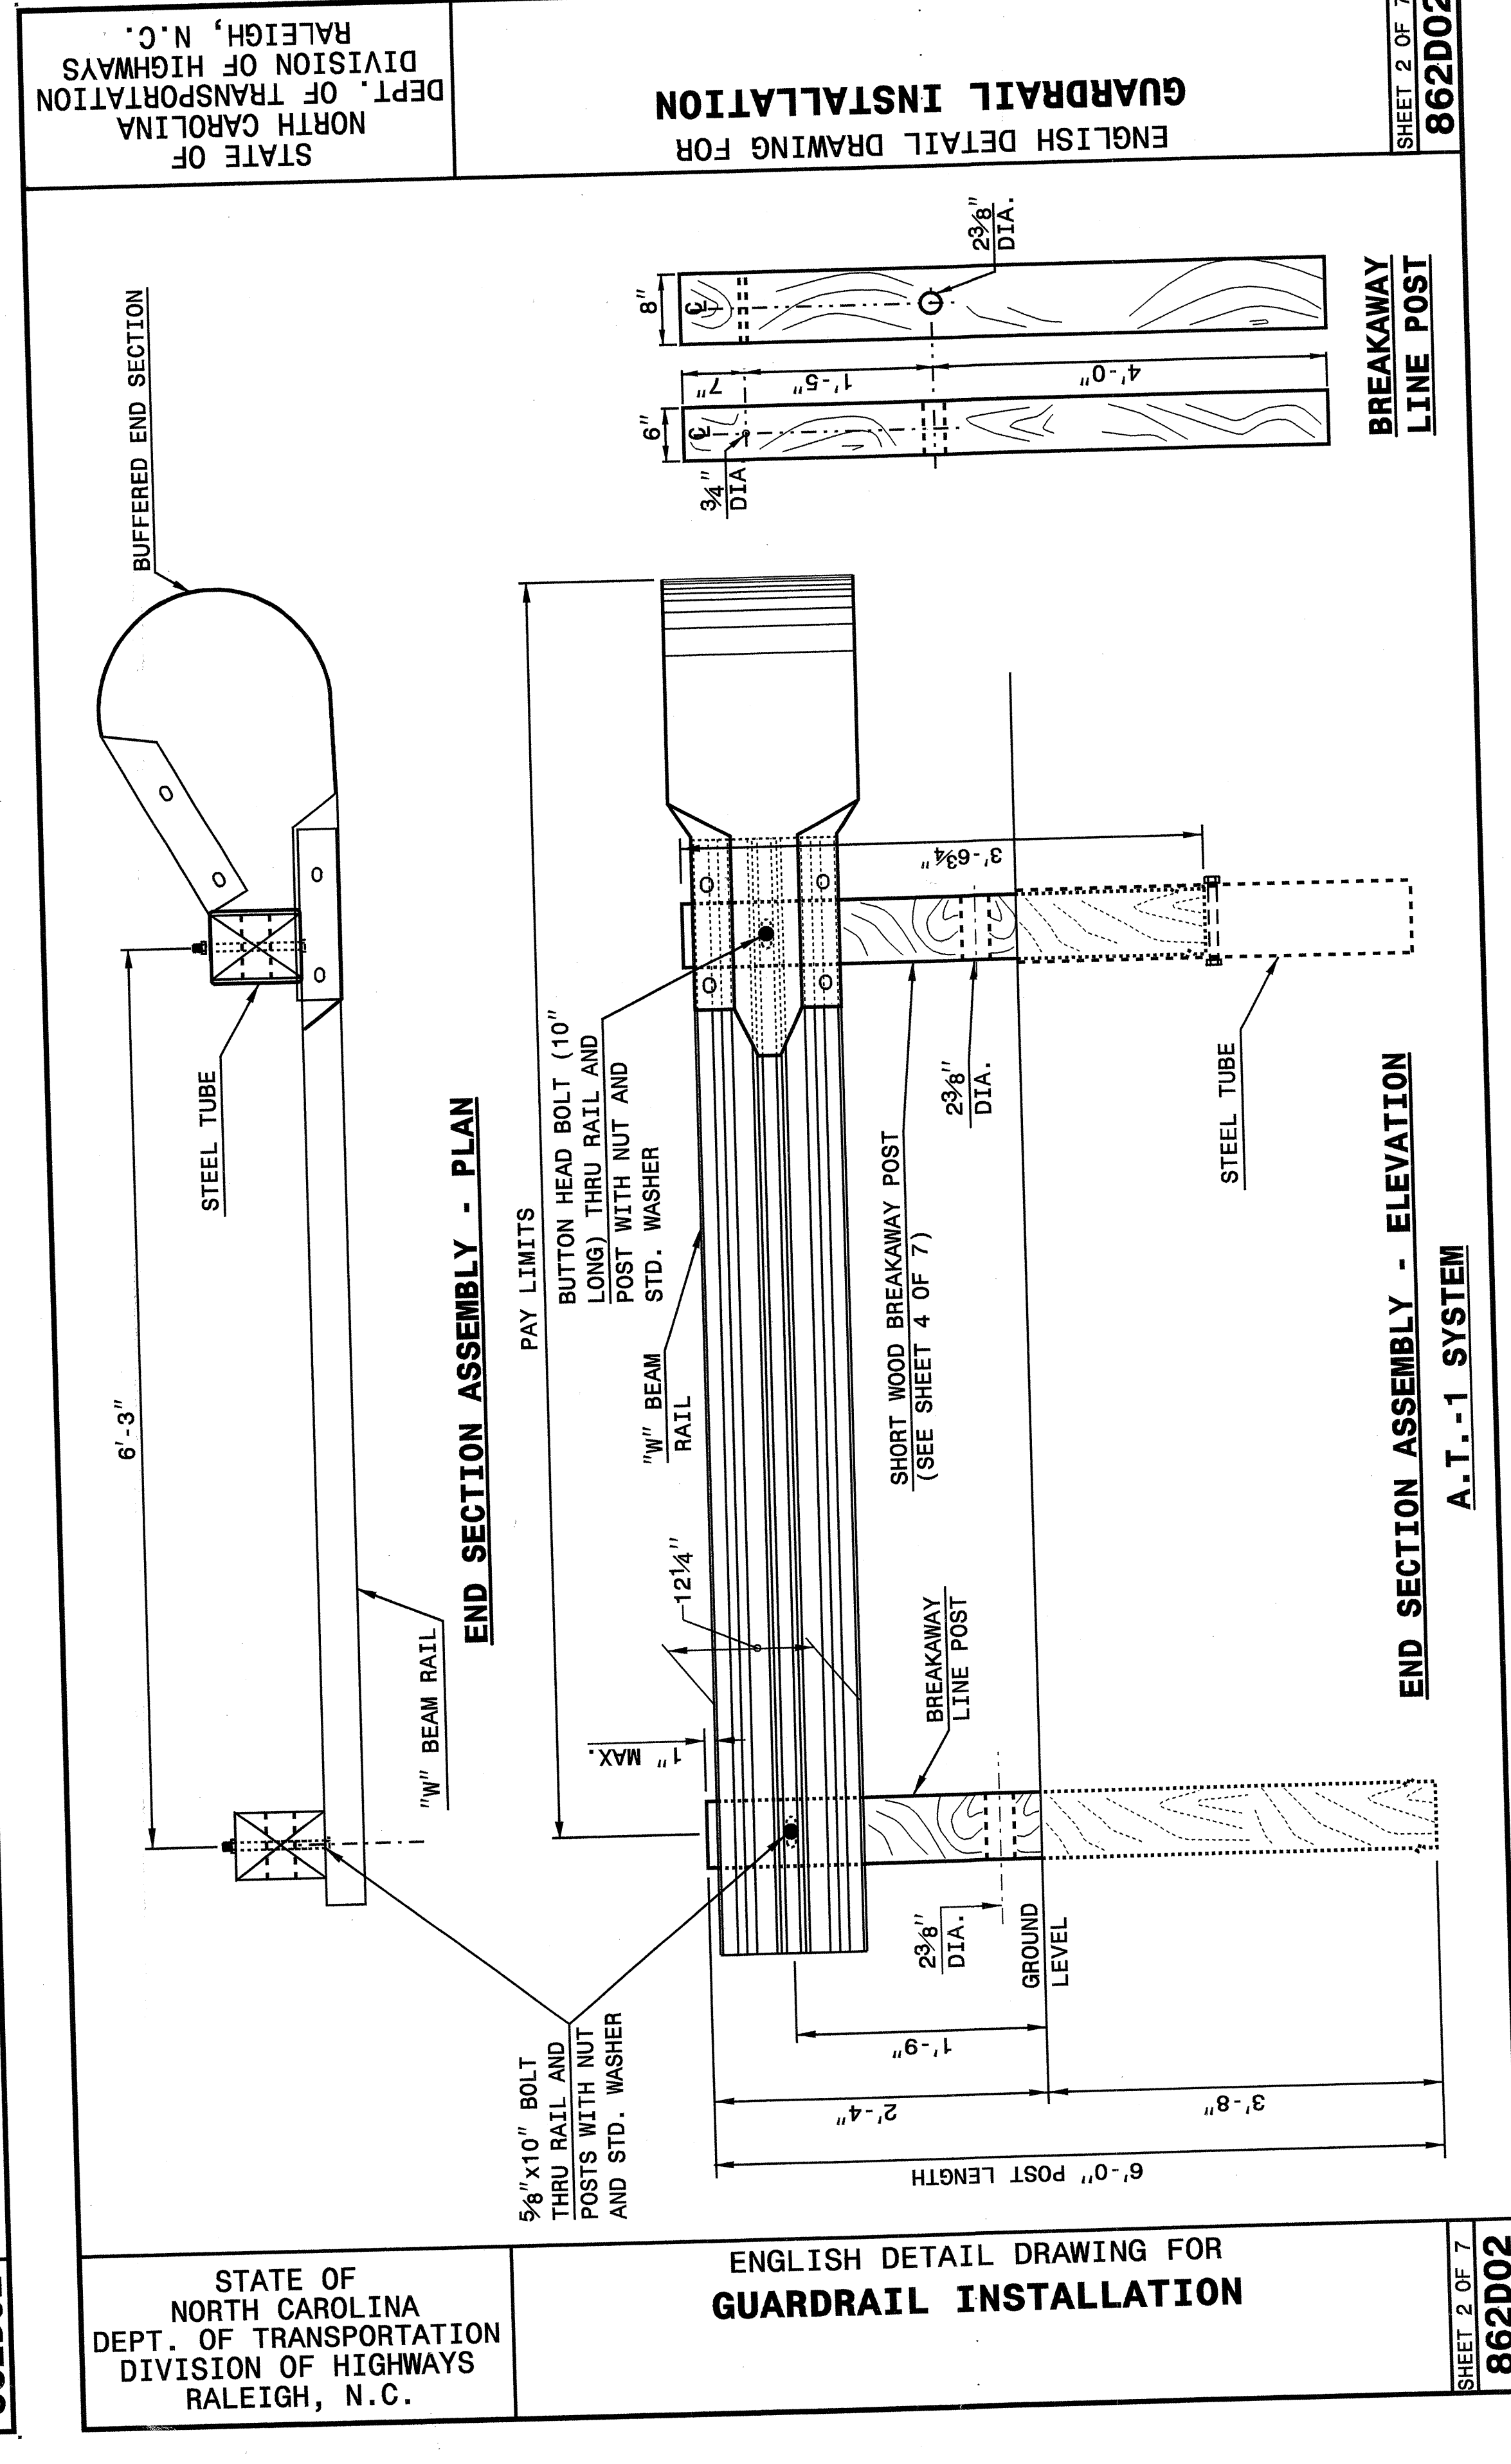

22-MAY-2003 10:17:00 \\s:\projects\stds\stds\02\stds to Special Details\english\862d02\0862d02.dgn
61'08212260
5/14/99

**DESIGN SERVICES UNIT
STANDARDS AND SPECIAL DESIGN**
Office 919-250-4128 FAX 919-250-4119

SEE PLATE FOR TITLE

ORIGINAL BY: 2002 STD.862.02 DATE:
MODIFIED BY: E.E. WARD DATE: 02-09-03
CHECKED BY: *[Signature]* DATE: 5-03
FILE SPEC.: /usr/stds/02todetail/english/86202/862d02.dgn