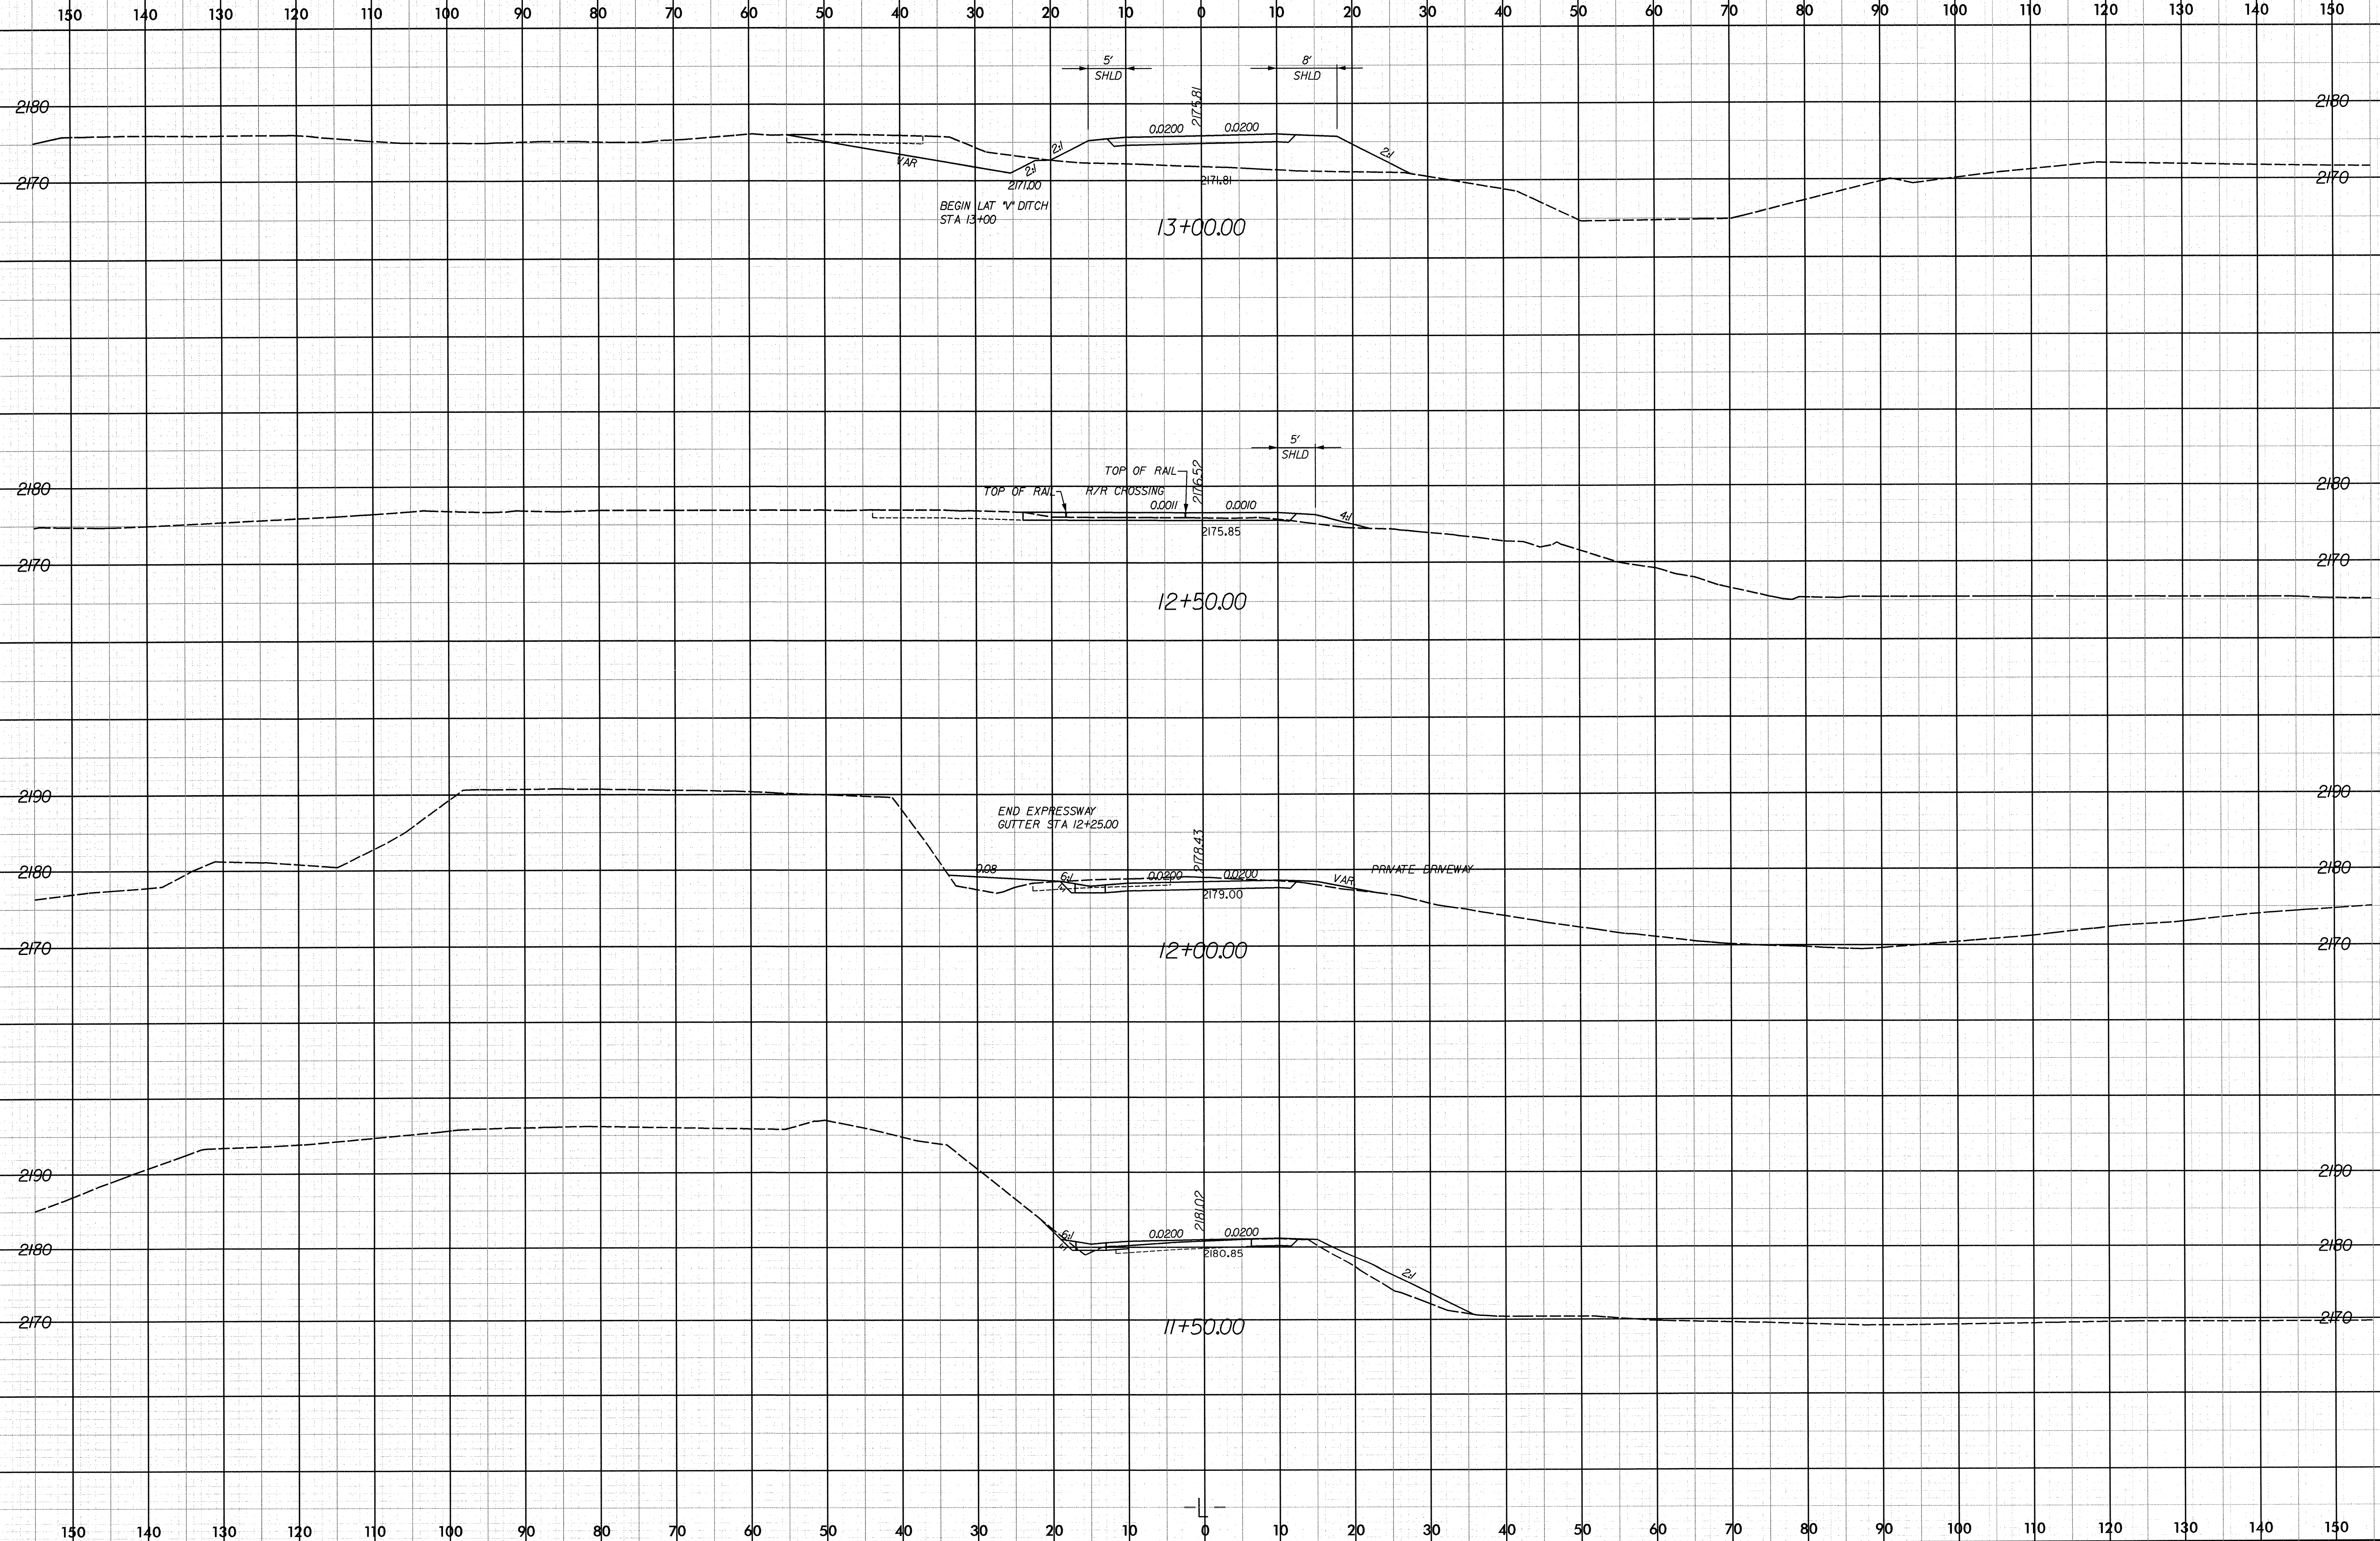

Rev 12/12/00

12/02/2003
d:\09060113\Design\B3614_RDY_xpl.dgn
09:36