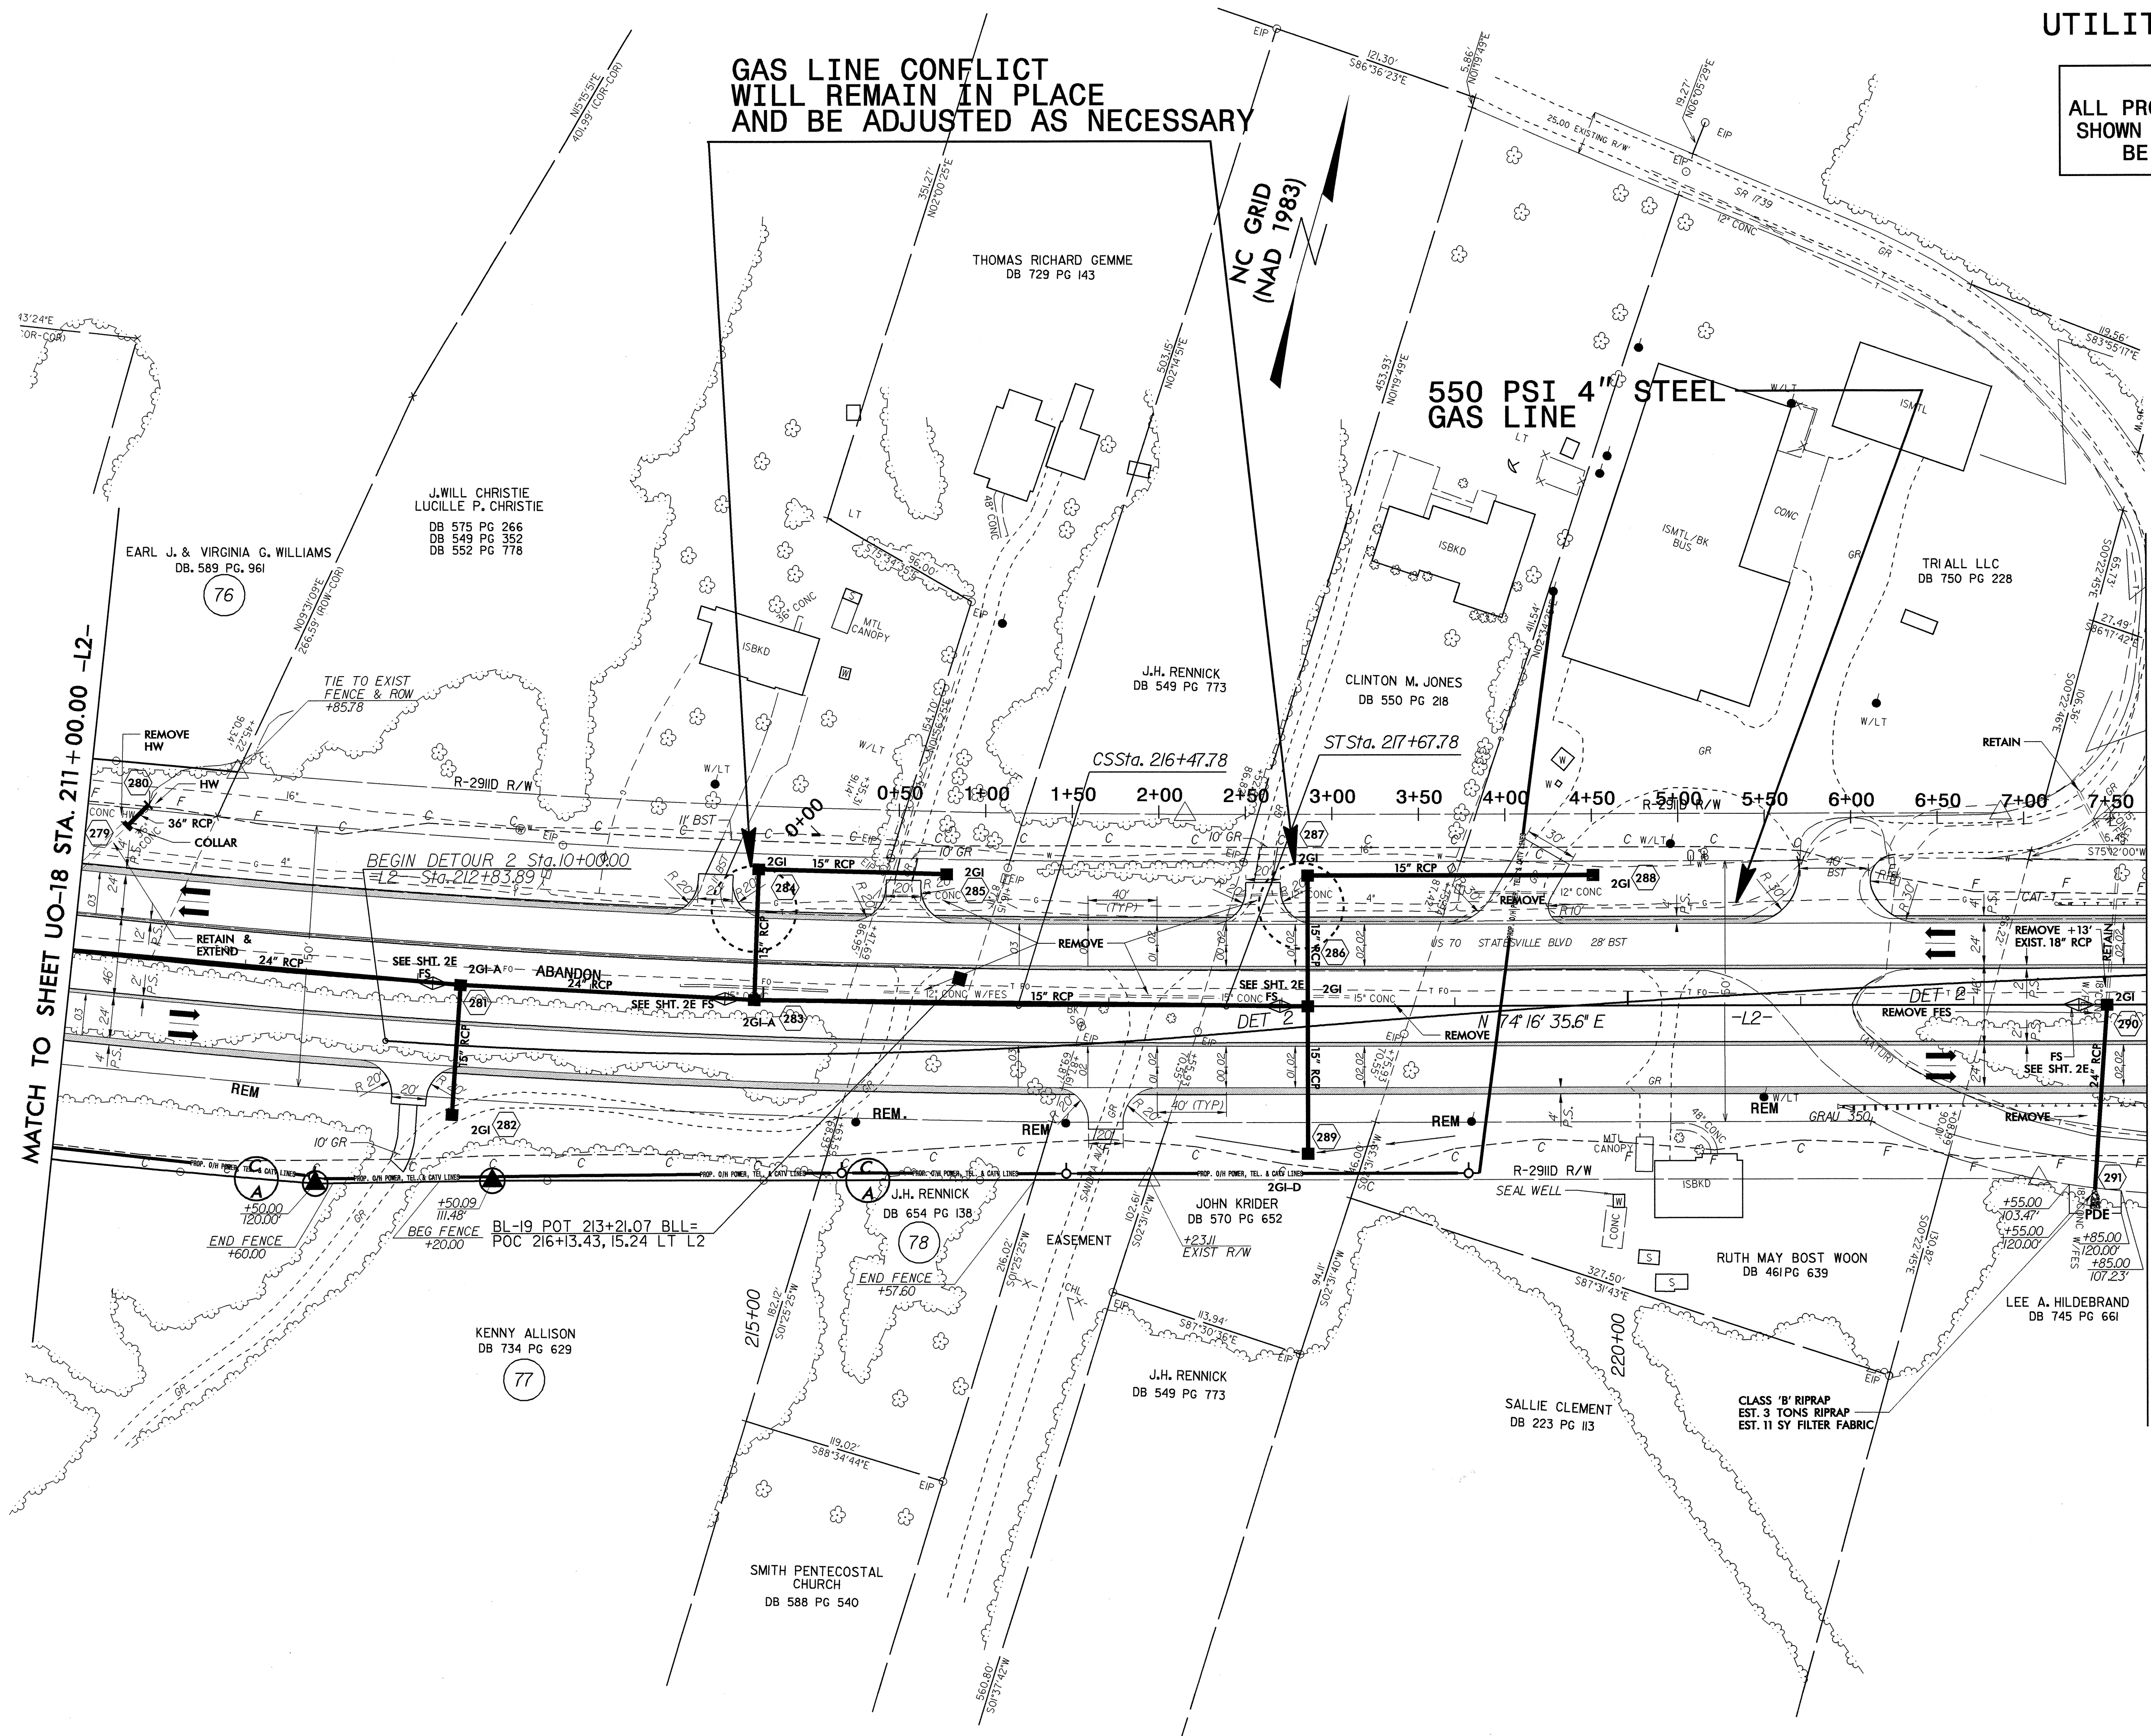

UTILITIES BY OTHERS

NOTE:
ALL PROPOSED UTILITY WORK
SHOWN ON THIS SHEET WILL
BE DONE BY OTHERS

MATCH TO SHEET UO-18 STA. 211+00.00 -L2-

MATCH TO STA. 223+00.00 -L2-

24-AUG-2004 15:35
R:\UT\1104\PROJ\NR2911c\UO19.DGN
User: jay