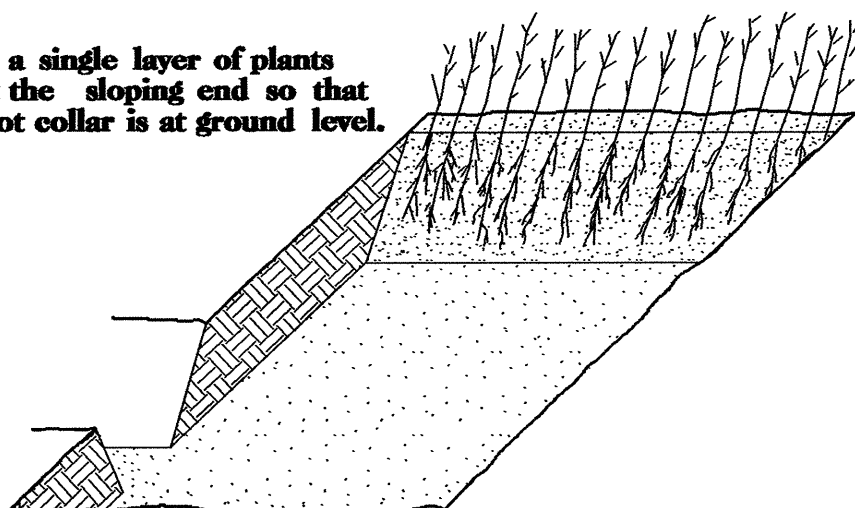

### SEEDLING / LINER BAREROOT PLANTING DETAIL

#### HEALING IN

1. Locate a healing-in site in a shady, well protected area.

2. Excavate a flat bottom trench 12" deep and provide drainage.

3. Backfill the trench with 2" well rotted sawdust. Place a 2" layer of well rotted sawdust at a sloping angle at one end of the trench.

4. Place a single layer of plants against the sloping end so that the root collar is at ground level.

5. Place a 2" layer of well rotted sawdust over the roots maintaining a sloping angle.

6. Repeat layers of plants and sawdust as necessary and water thoroughly.

## REFORESTATION

TREE REFORESTATION SHALL BE PLANTED 6' TO 10' ON CENTER, RANDOM SPACING, AVERAGING 8' ON CENTER, APPROXIMATELY 680 PLANTS PER ACRE.