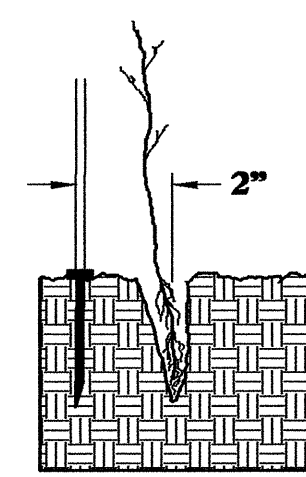

4. Place a single layer of plants against the sloping end so that the root collar is at ground level.

5. Place a 2" layer of well rotted sawdust over the roots maintaining a sloping angle.

6. Repeat layers of plants and sawdust as necessary and water thoroughly.

#### DIBBLE PLANTING METHOD USING THE KBC PLANTING BAR

1. Insert planting bar as shown and pull handle toward planter.

2. Remove planting bar and place seedling at correct depth.

3. Insert planting bar 2" toward planter from seedling.