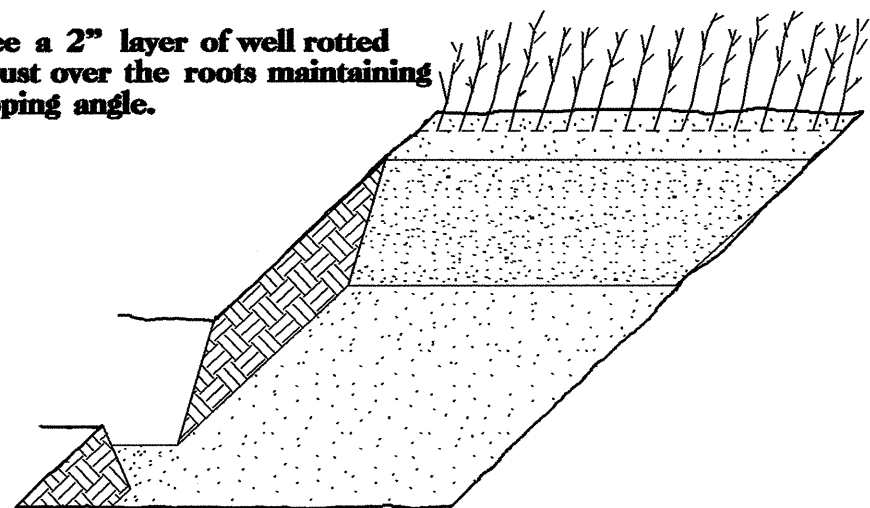

### SEEDLING / LINER BAREROOT PLANTING DETAIL

#### HEALING IN

1. Locate a healing-in site in a shady, well protected area.

2. Excavate a flat bottom trench 12" deep and provide drainage.

3. Backfill the trench with 2" well rotted sawdust. Place a 2" layer of well rotted sawdust at a sloping angle at one end of the trench.

4. Place a single layer of plants against the sloping end so that the root collar is at ground level.

5. Place a 2" layer of well rotted sawdust over the roots maintaining a sloping angle.

6. Repeat layers of plants and sawdust as necessary and water thoroughly.