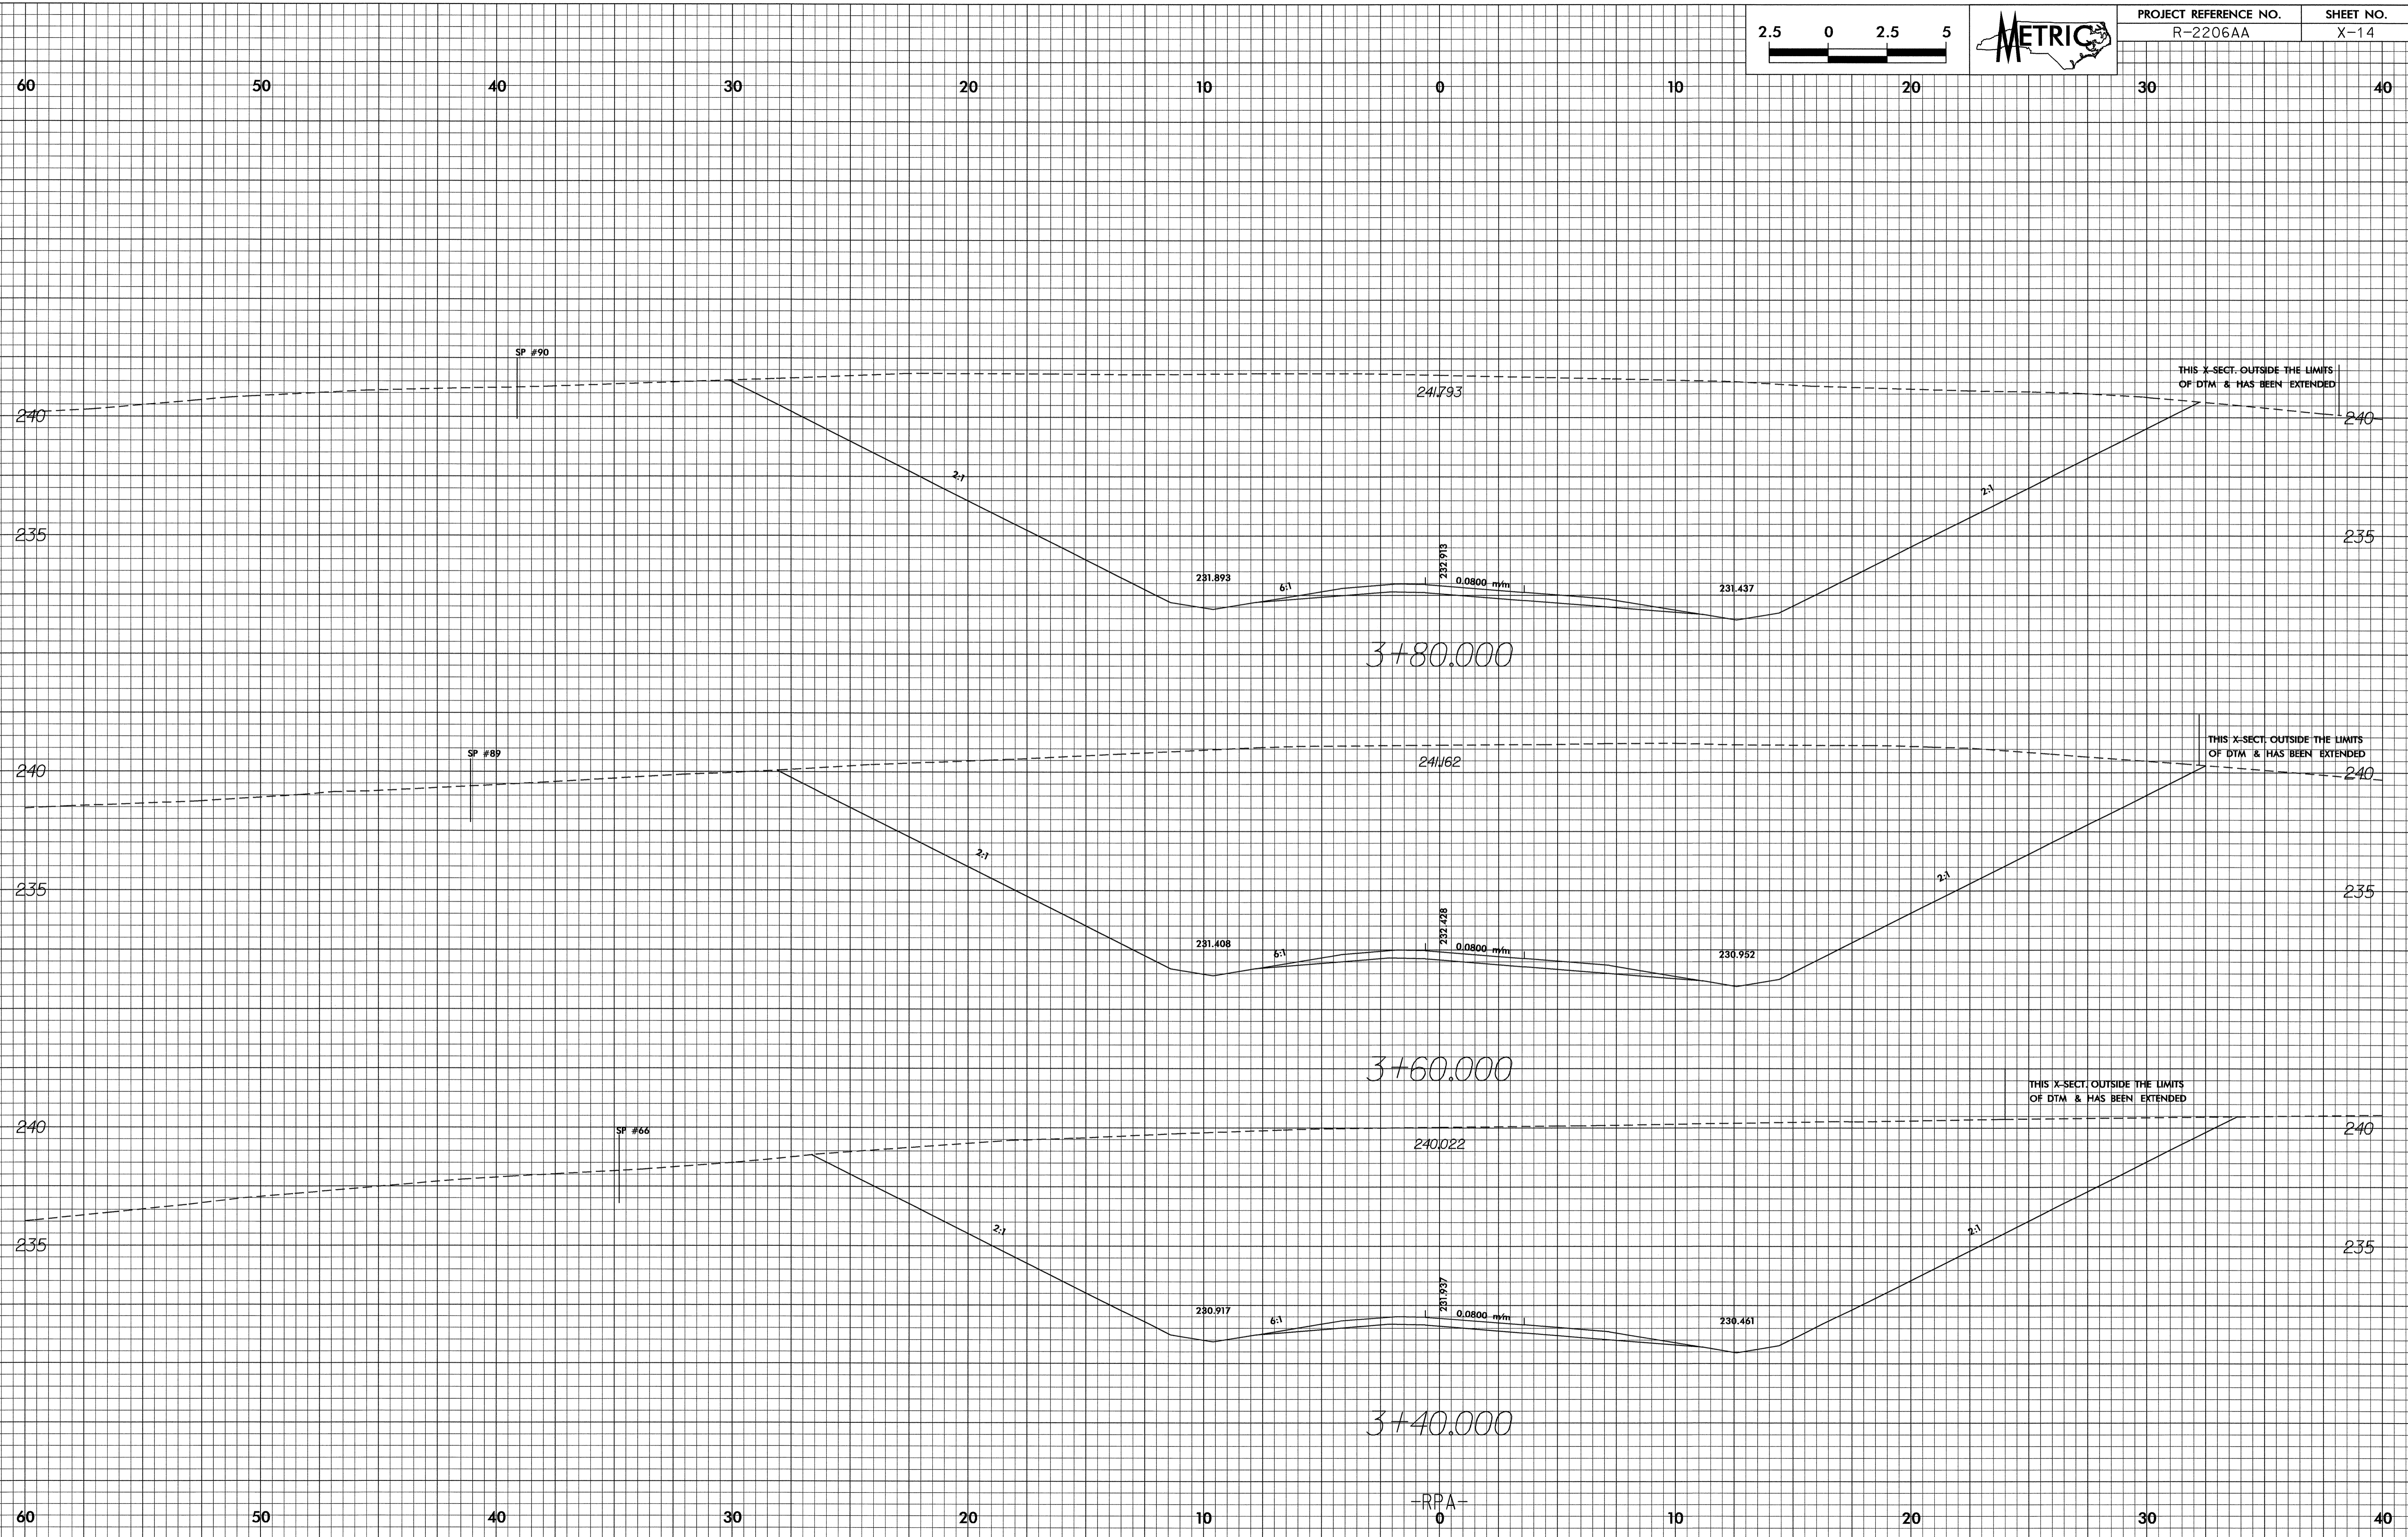

10/16/04

PROJECT REFERENCE NO.	SHEET NO.
R-2206AA	X-14

20-SEP-2004 15:38
ELOrtega AT 10330229.plt.dgn