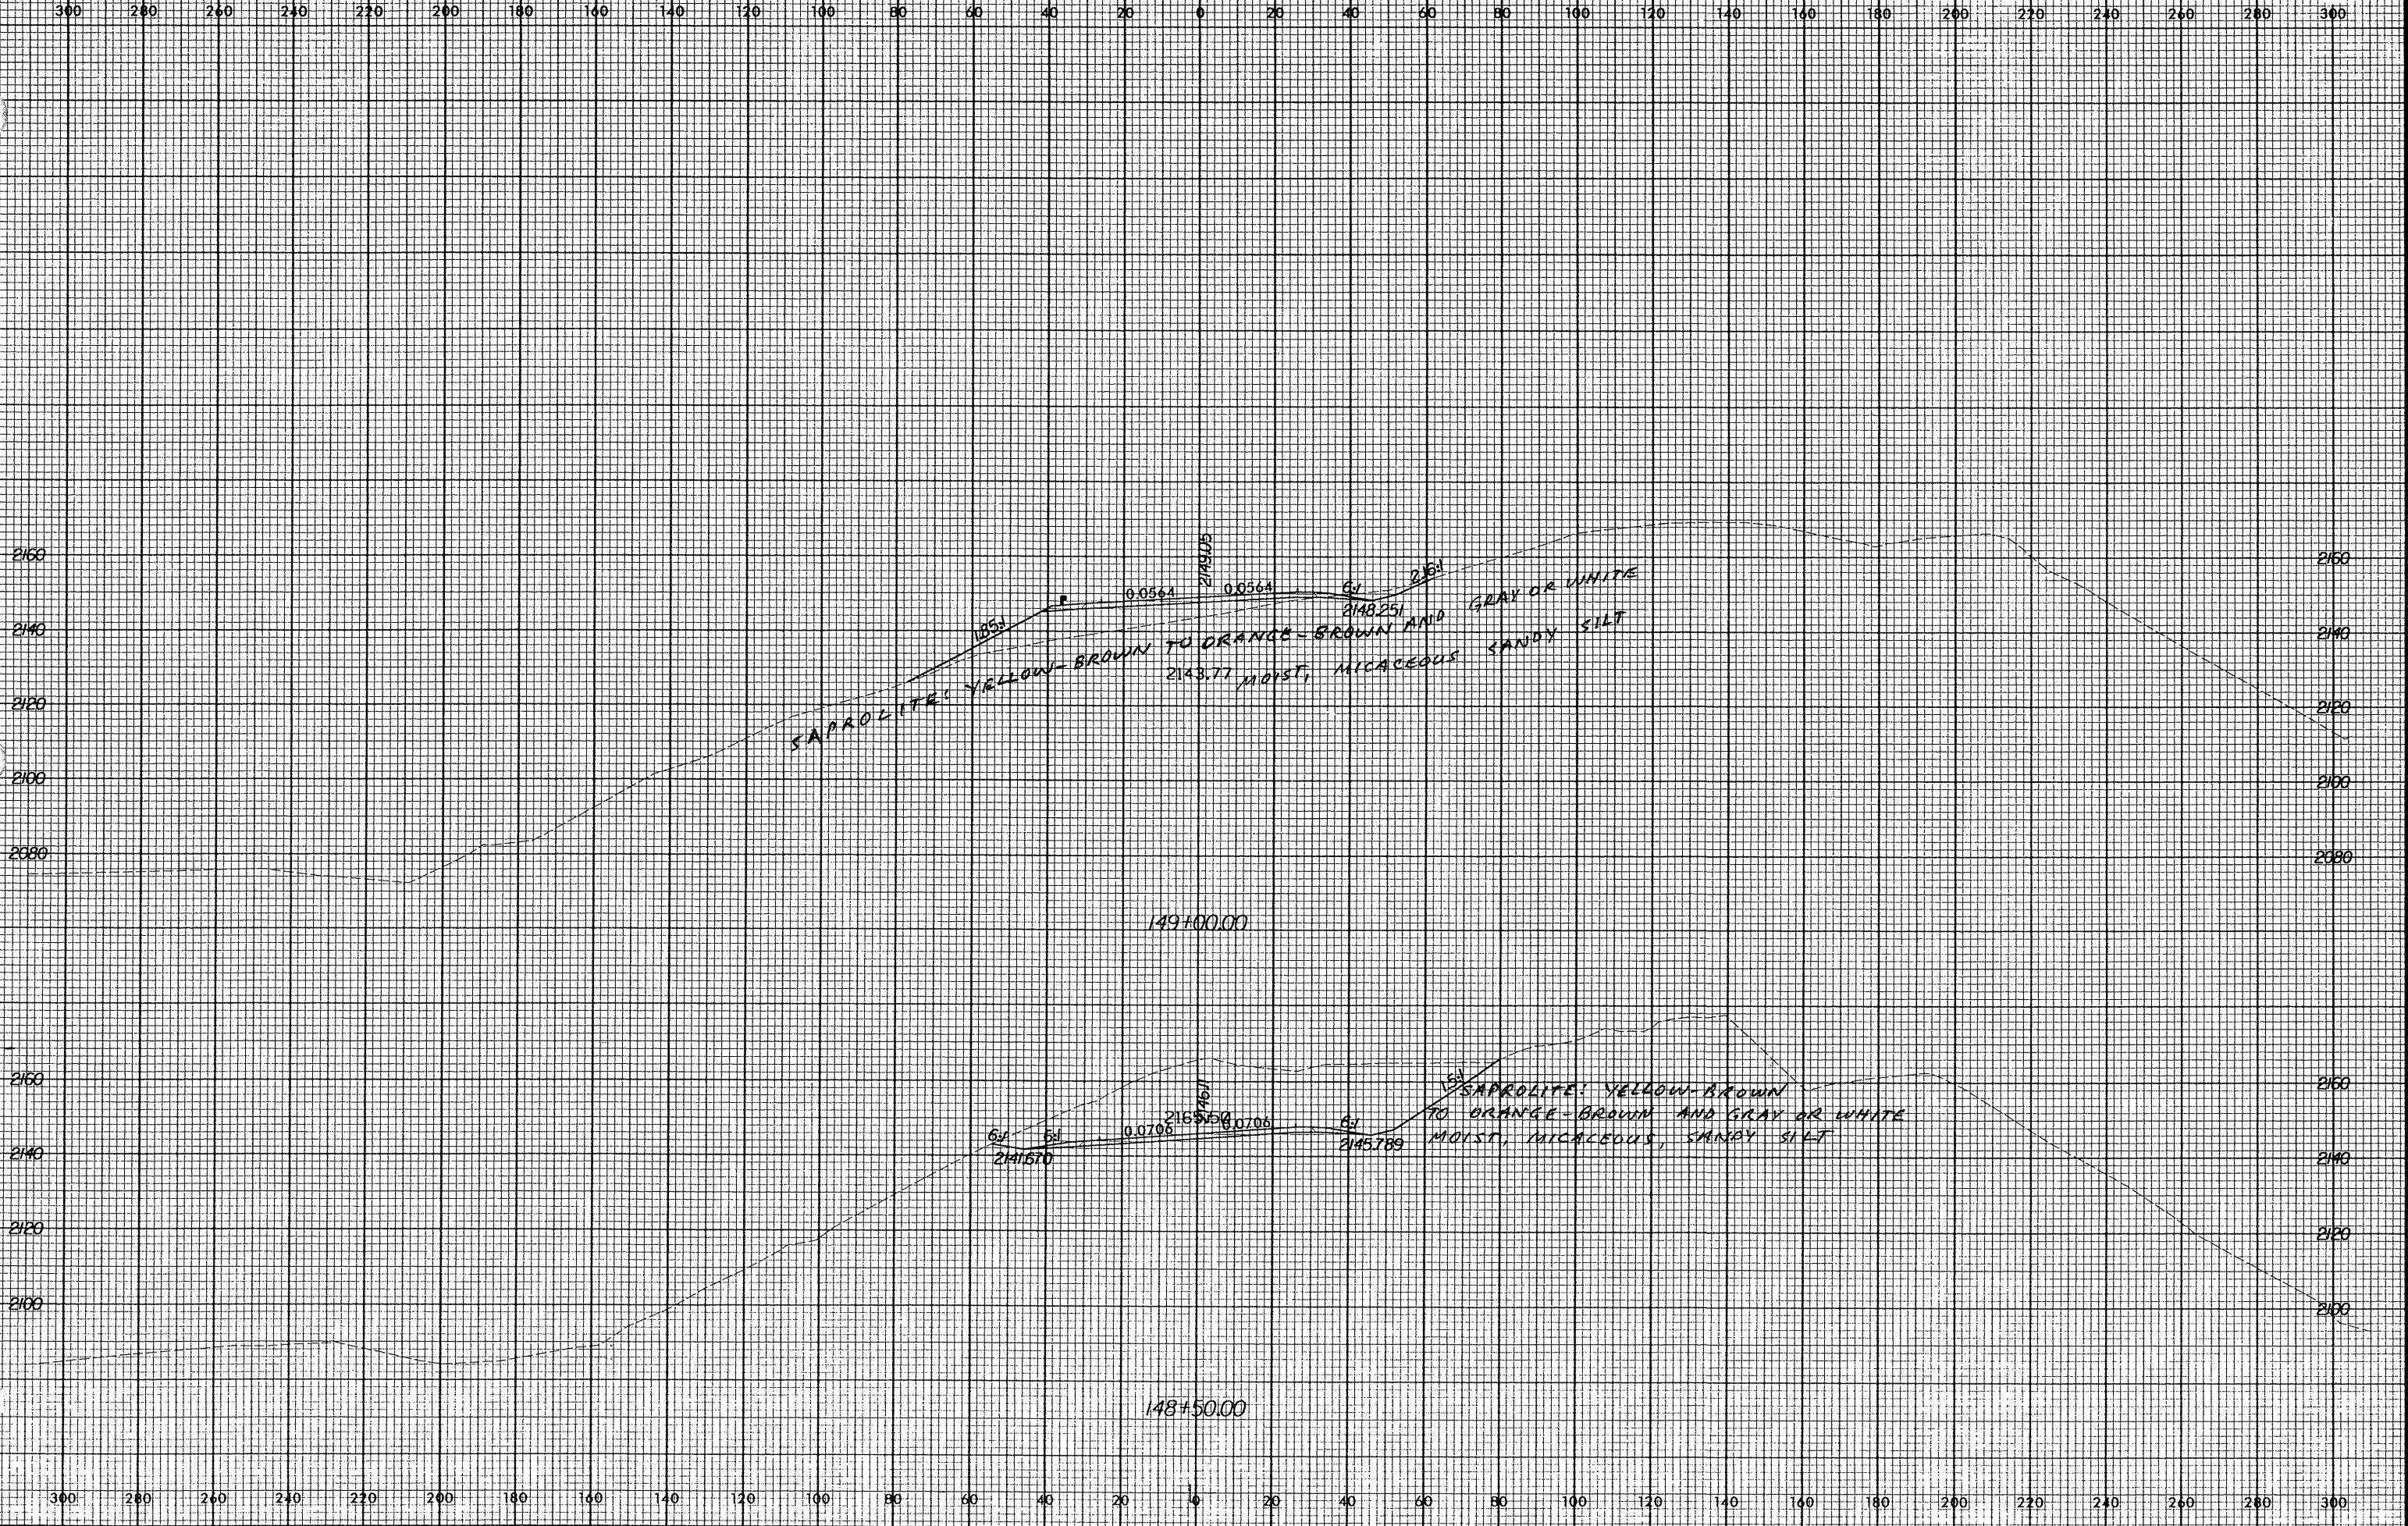

Rev 12/12/00

1853
 0.0564
 2143.77
 0.0564
 2148.251
 6y
 2.61
 SAPROLITE: YELLOW-BROWN TO ORANGE-BROWN AND GRAY OR WHITE
 MOIST, MICACEOUS SANDY SILT

149+00.00

6y
 5s
 0.0705
 2145.789
 0.0705
 6y
 2145.789
 SAPROLITE: YELLOW-BROWN TO ORANGE-BROWN AND GRAY OR WHITE
 MOIST, MICACEOUS, SANDY SILT

148+50.00

0 AUG 200
09:15:21
171.156A