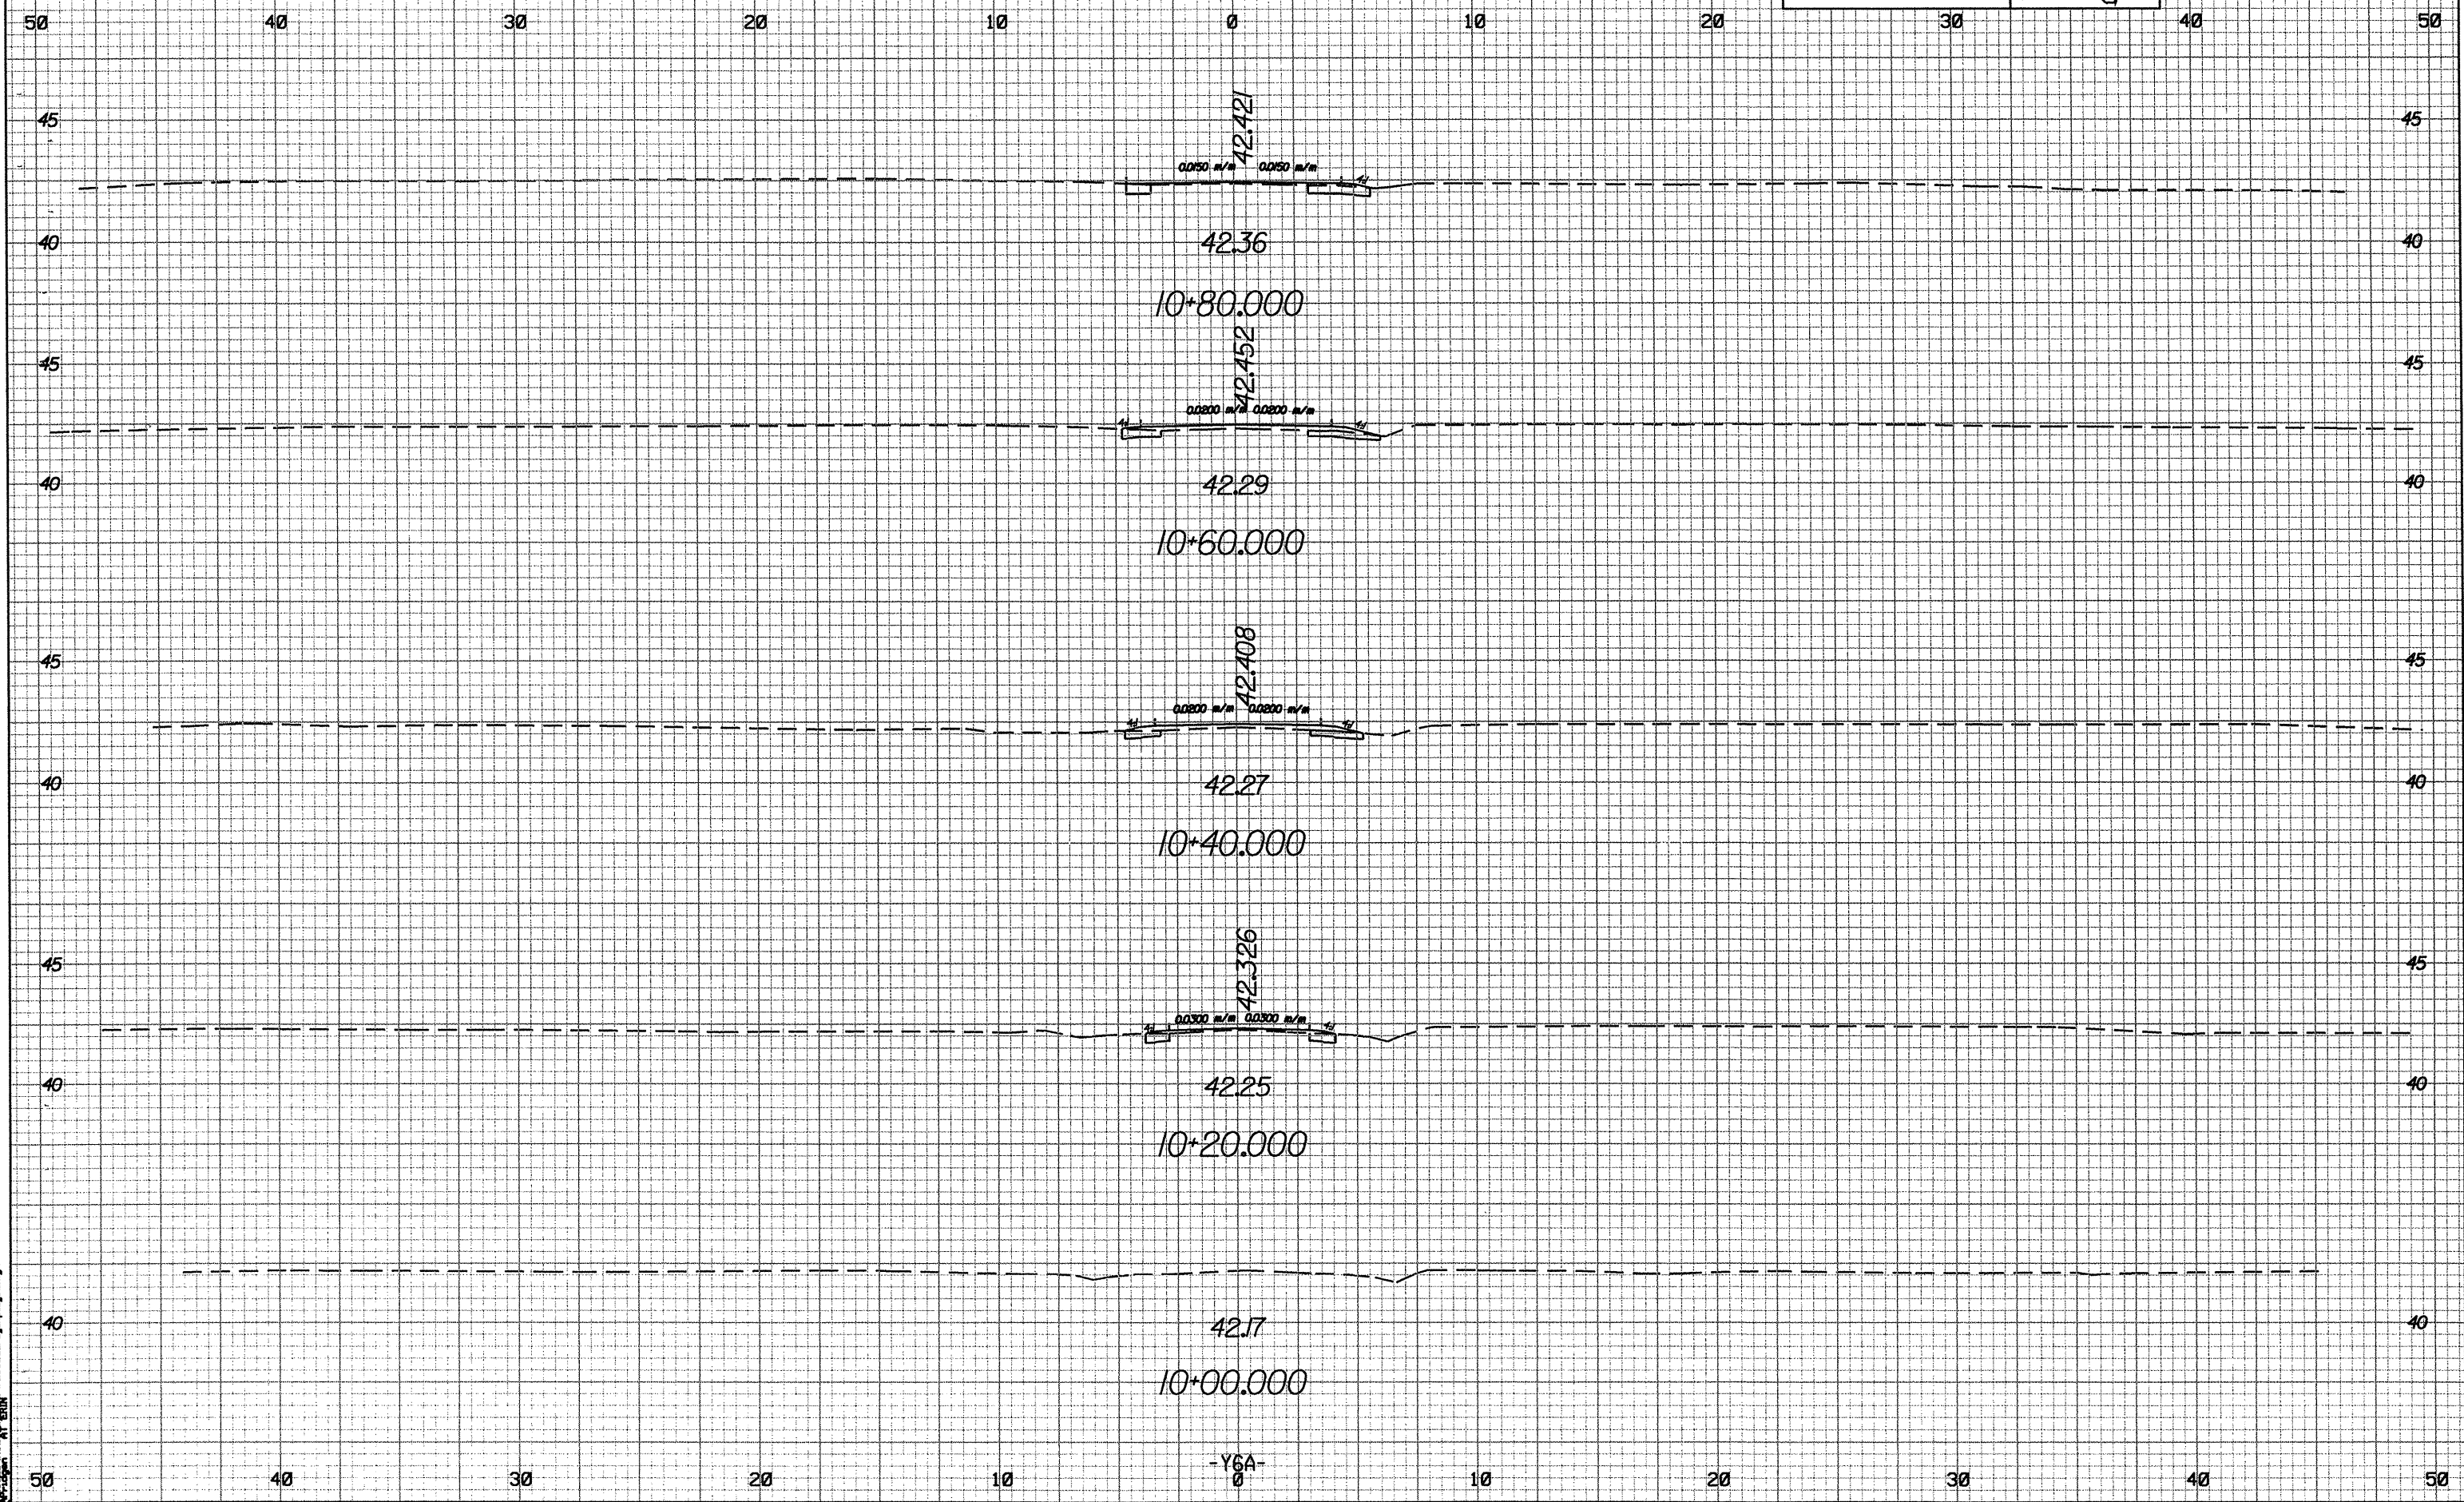

0.25/98

PROJECT REFERENCE NO. SHEET NO.
R-2562D X-86

08/24/2004 08:17
 R:\Projects\2562D\Drawings\Y6A.dwg
 User: j...