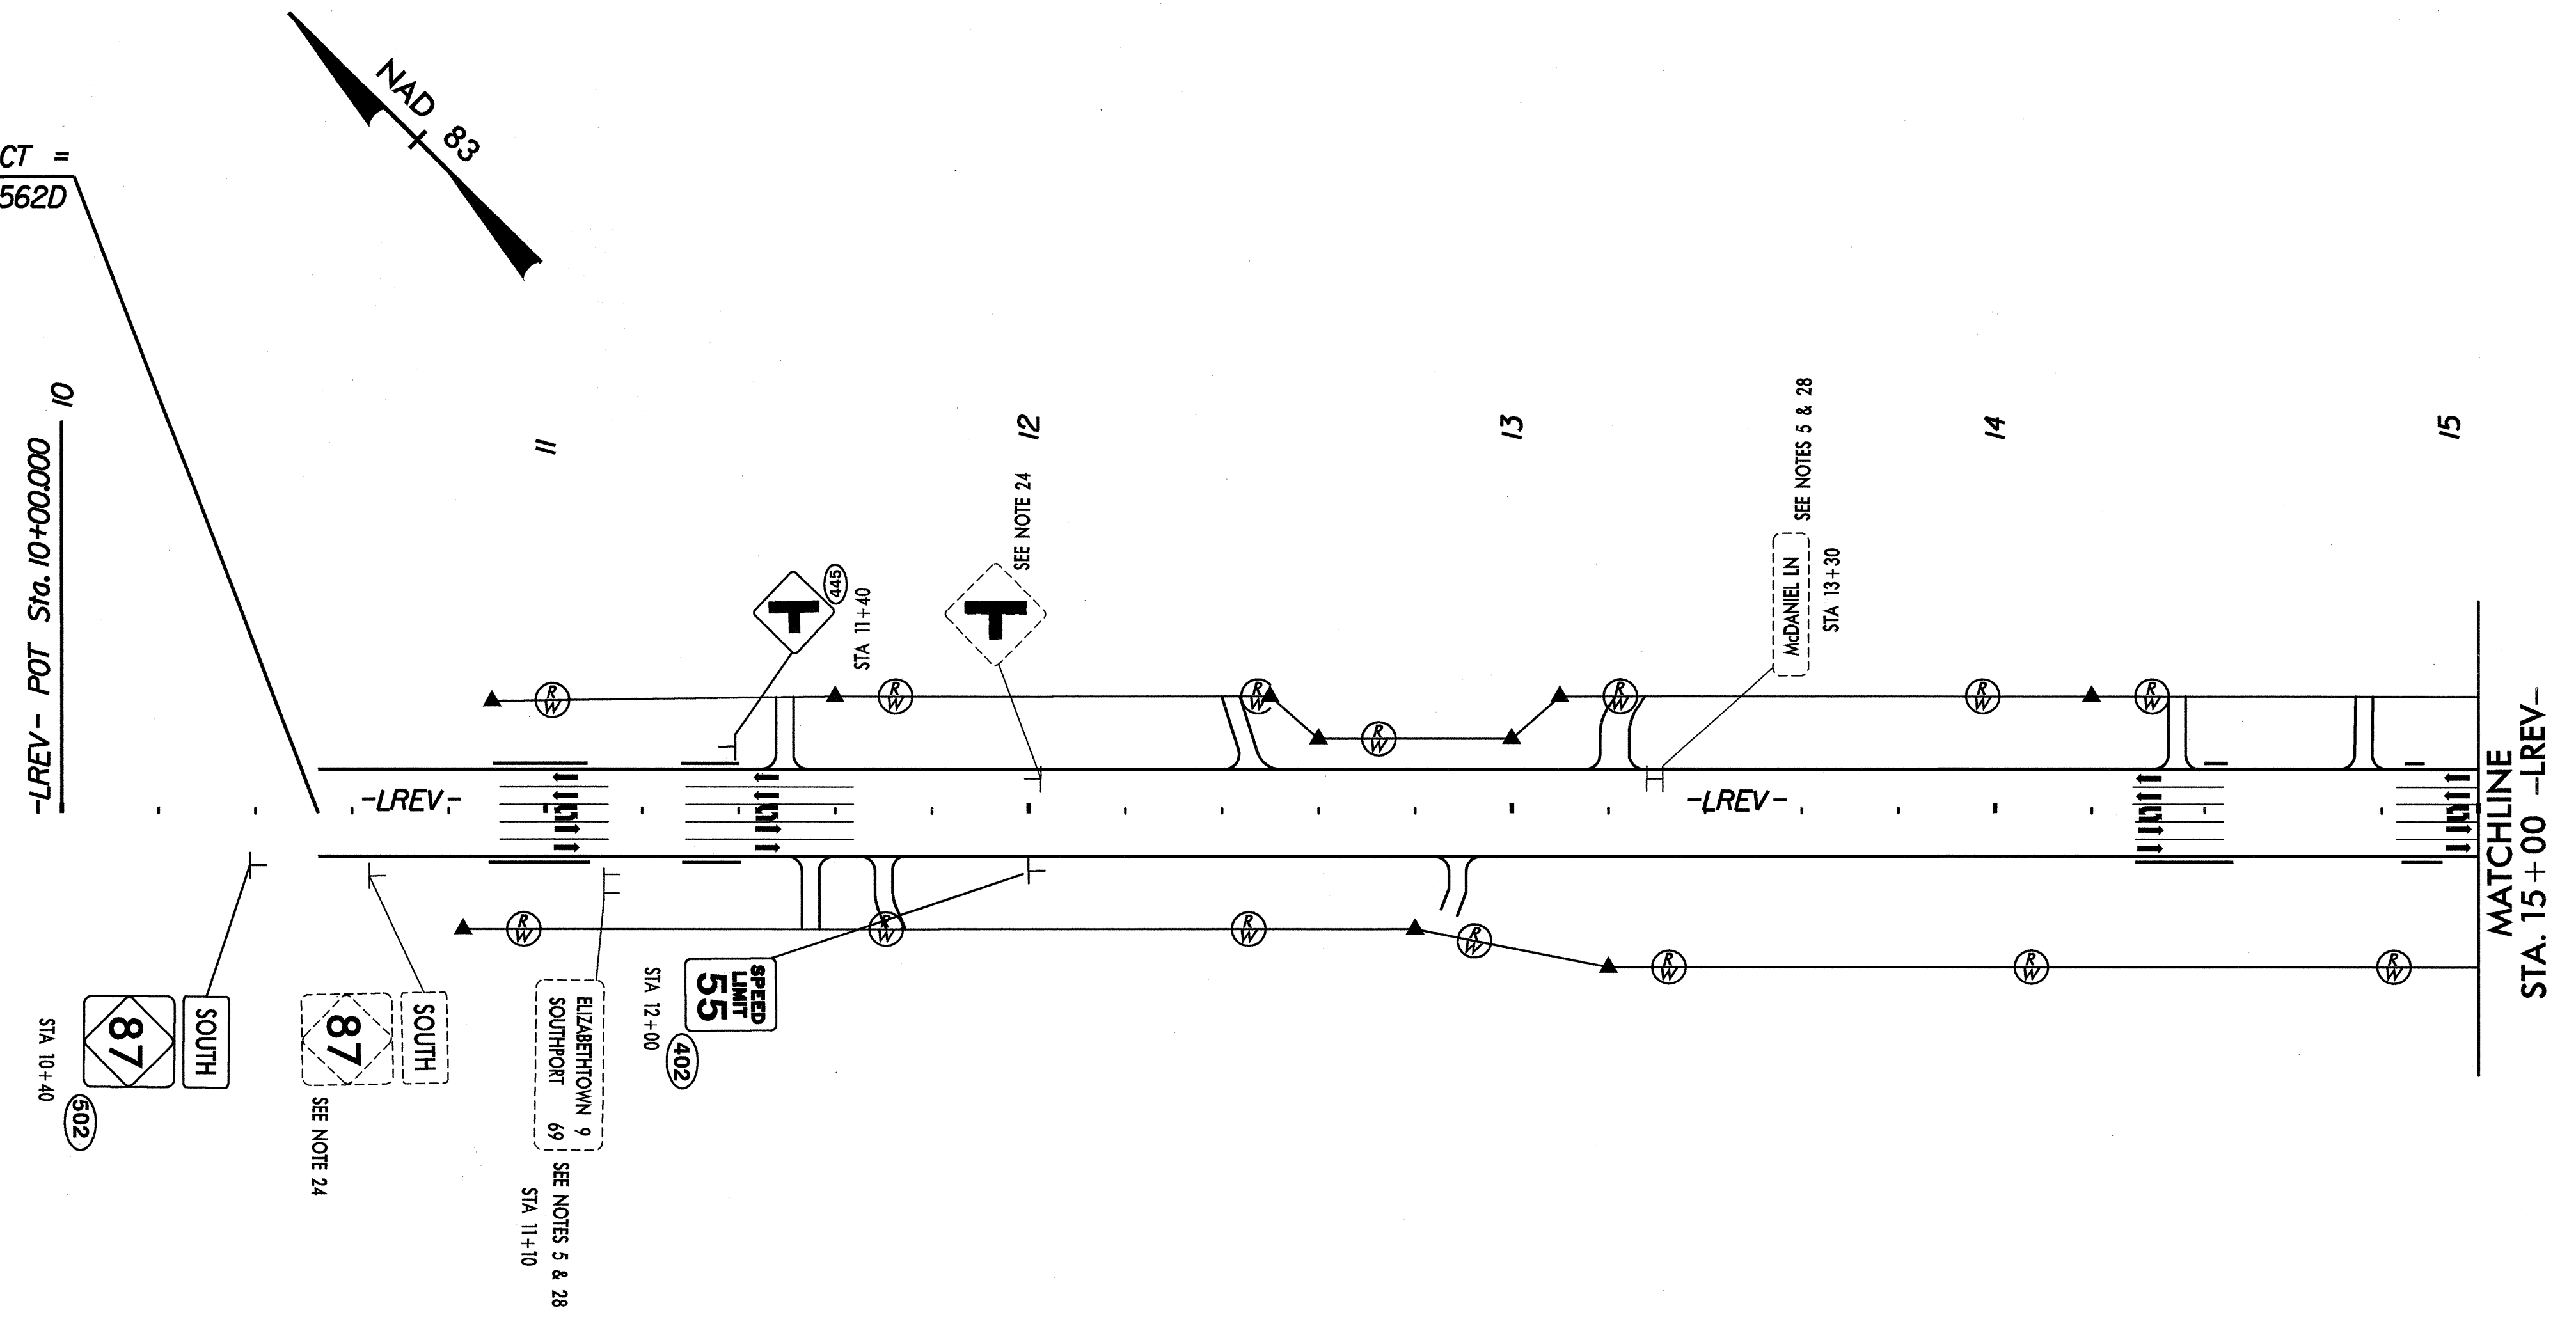

R-2562C -L- REV STA 190+00.000 END STATE PROJECT =
 -LREV- STA 10+53.018 BEGIN STATE PROJECT R-2562D

 SYSTEMS

SEAL

SEAL NOT VALID UNLESS SIGNED AND DATED