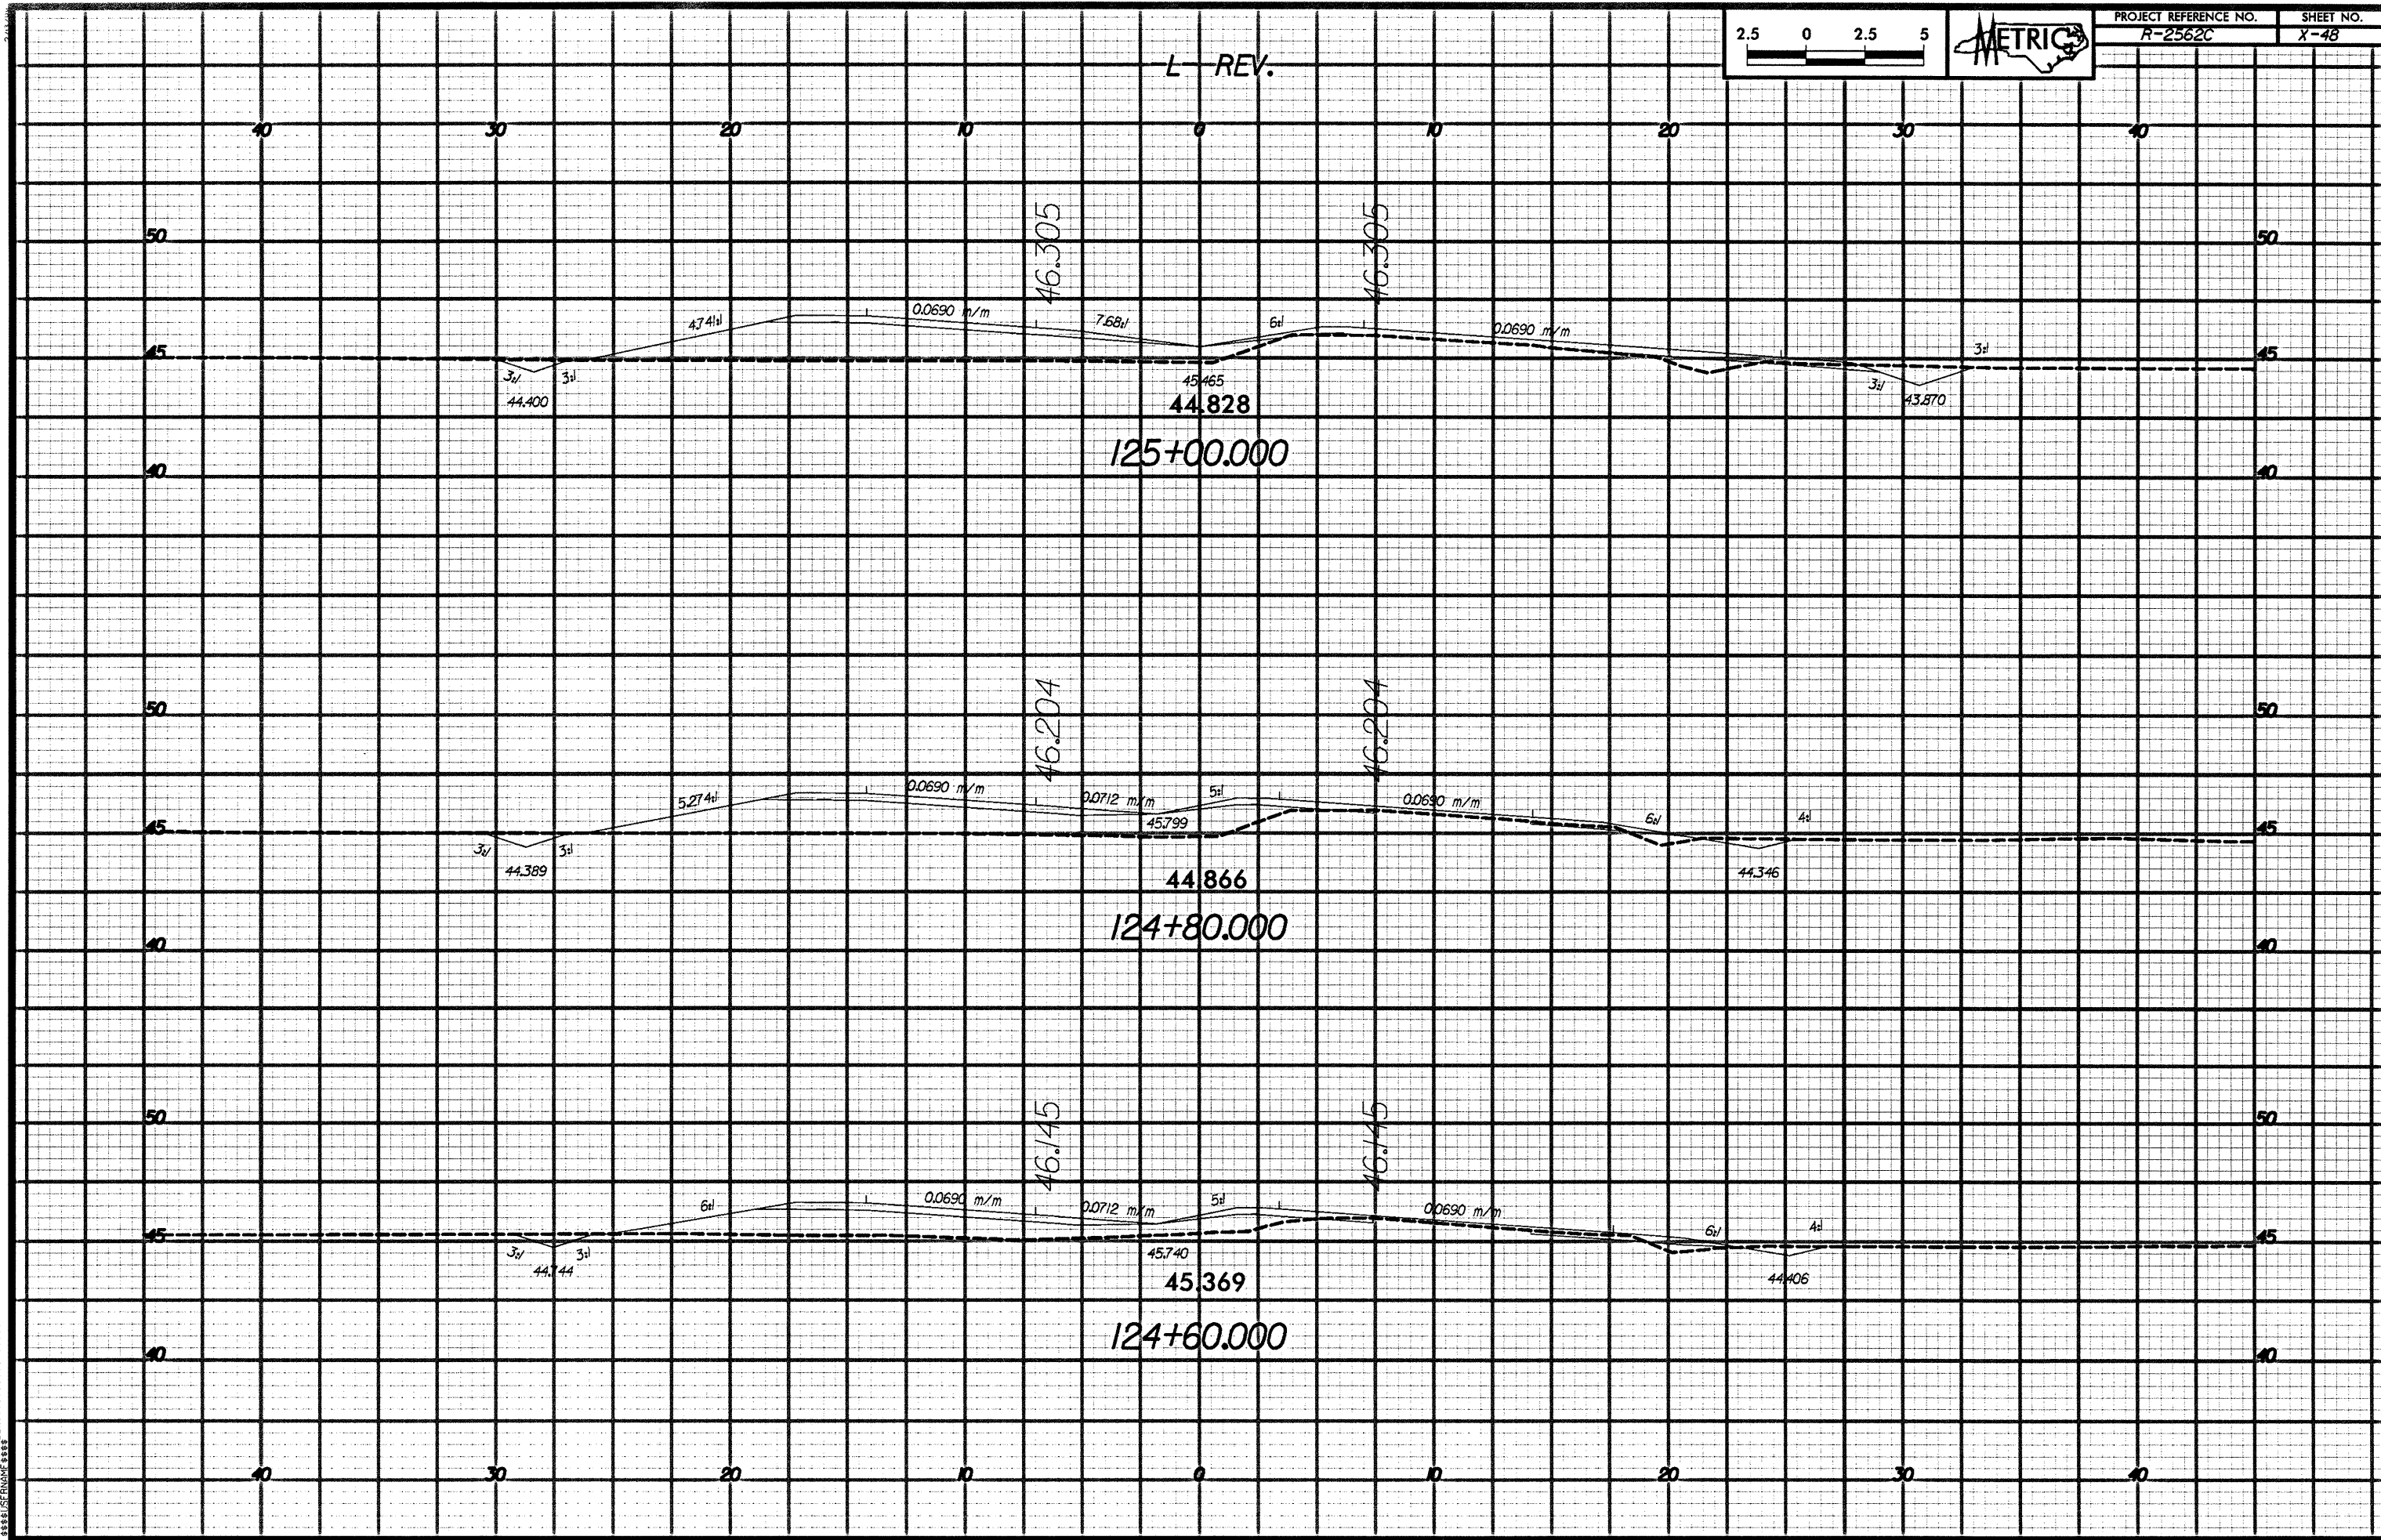

L REV.

Vertical text on the left margin, possibly a scale or reference.