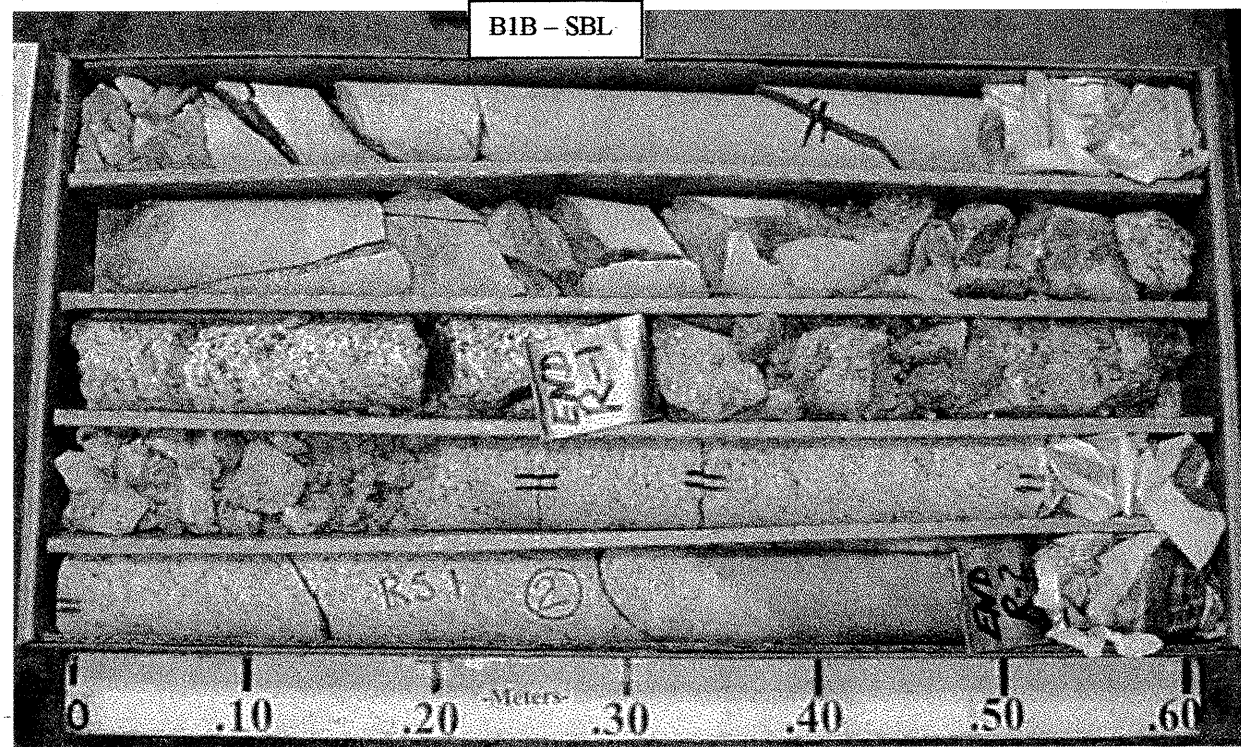

8.1600901 (R-2568B)  
DAVIDSON CO.  
BR-124 ON NC 109 OVER RICH FORK CREEK

8.1600901 (R-2568B)  
DAVIDSON CO.  
BR-124 ON NC 109 OVER RICH FORK CREEK

16/17