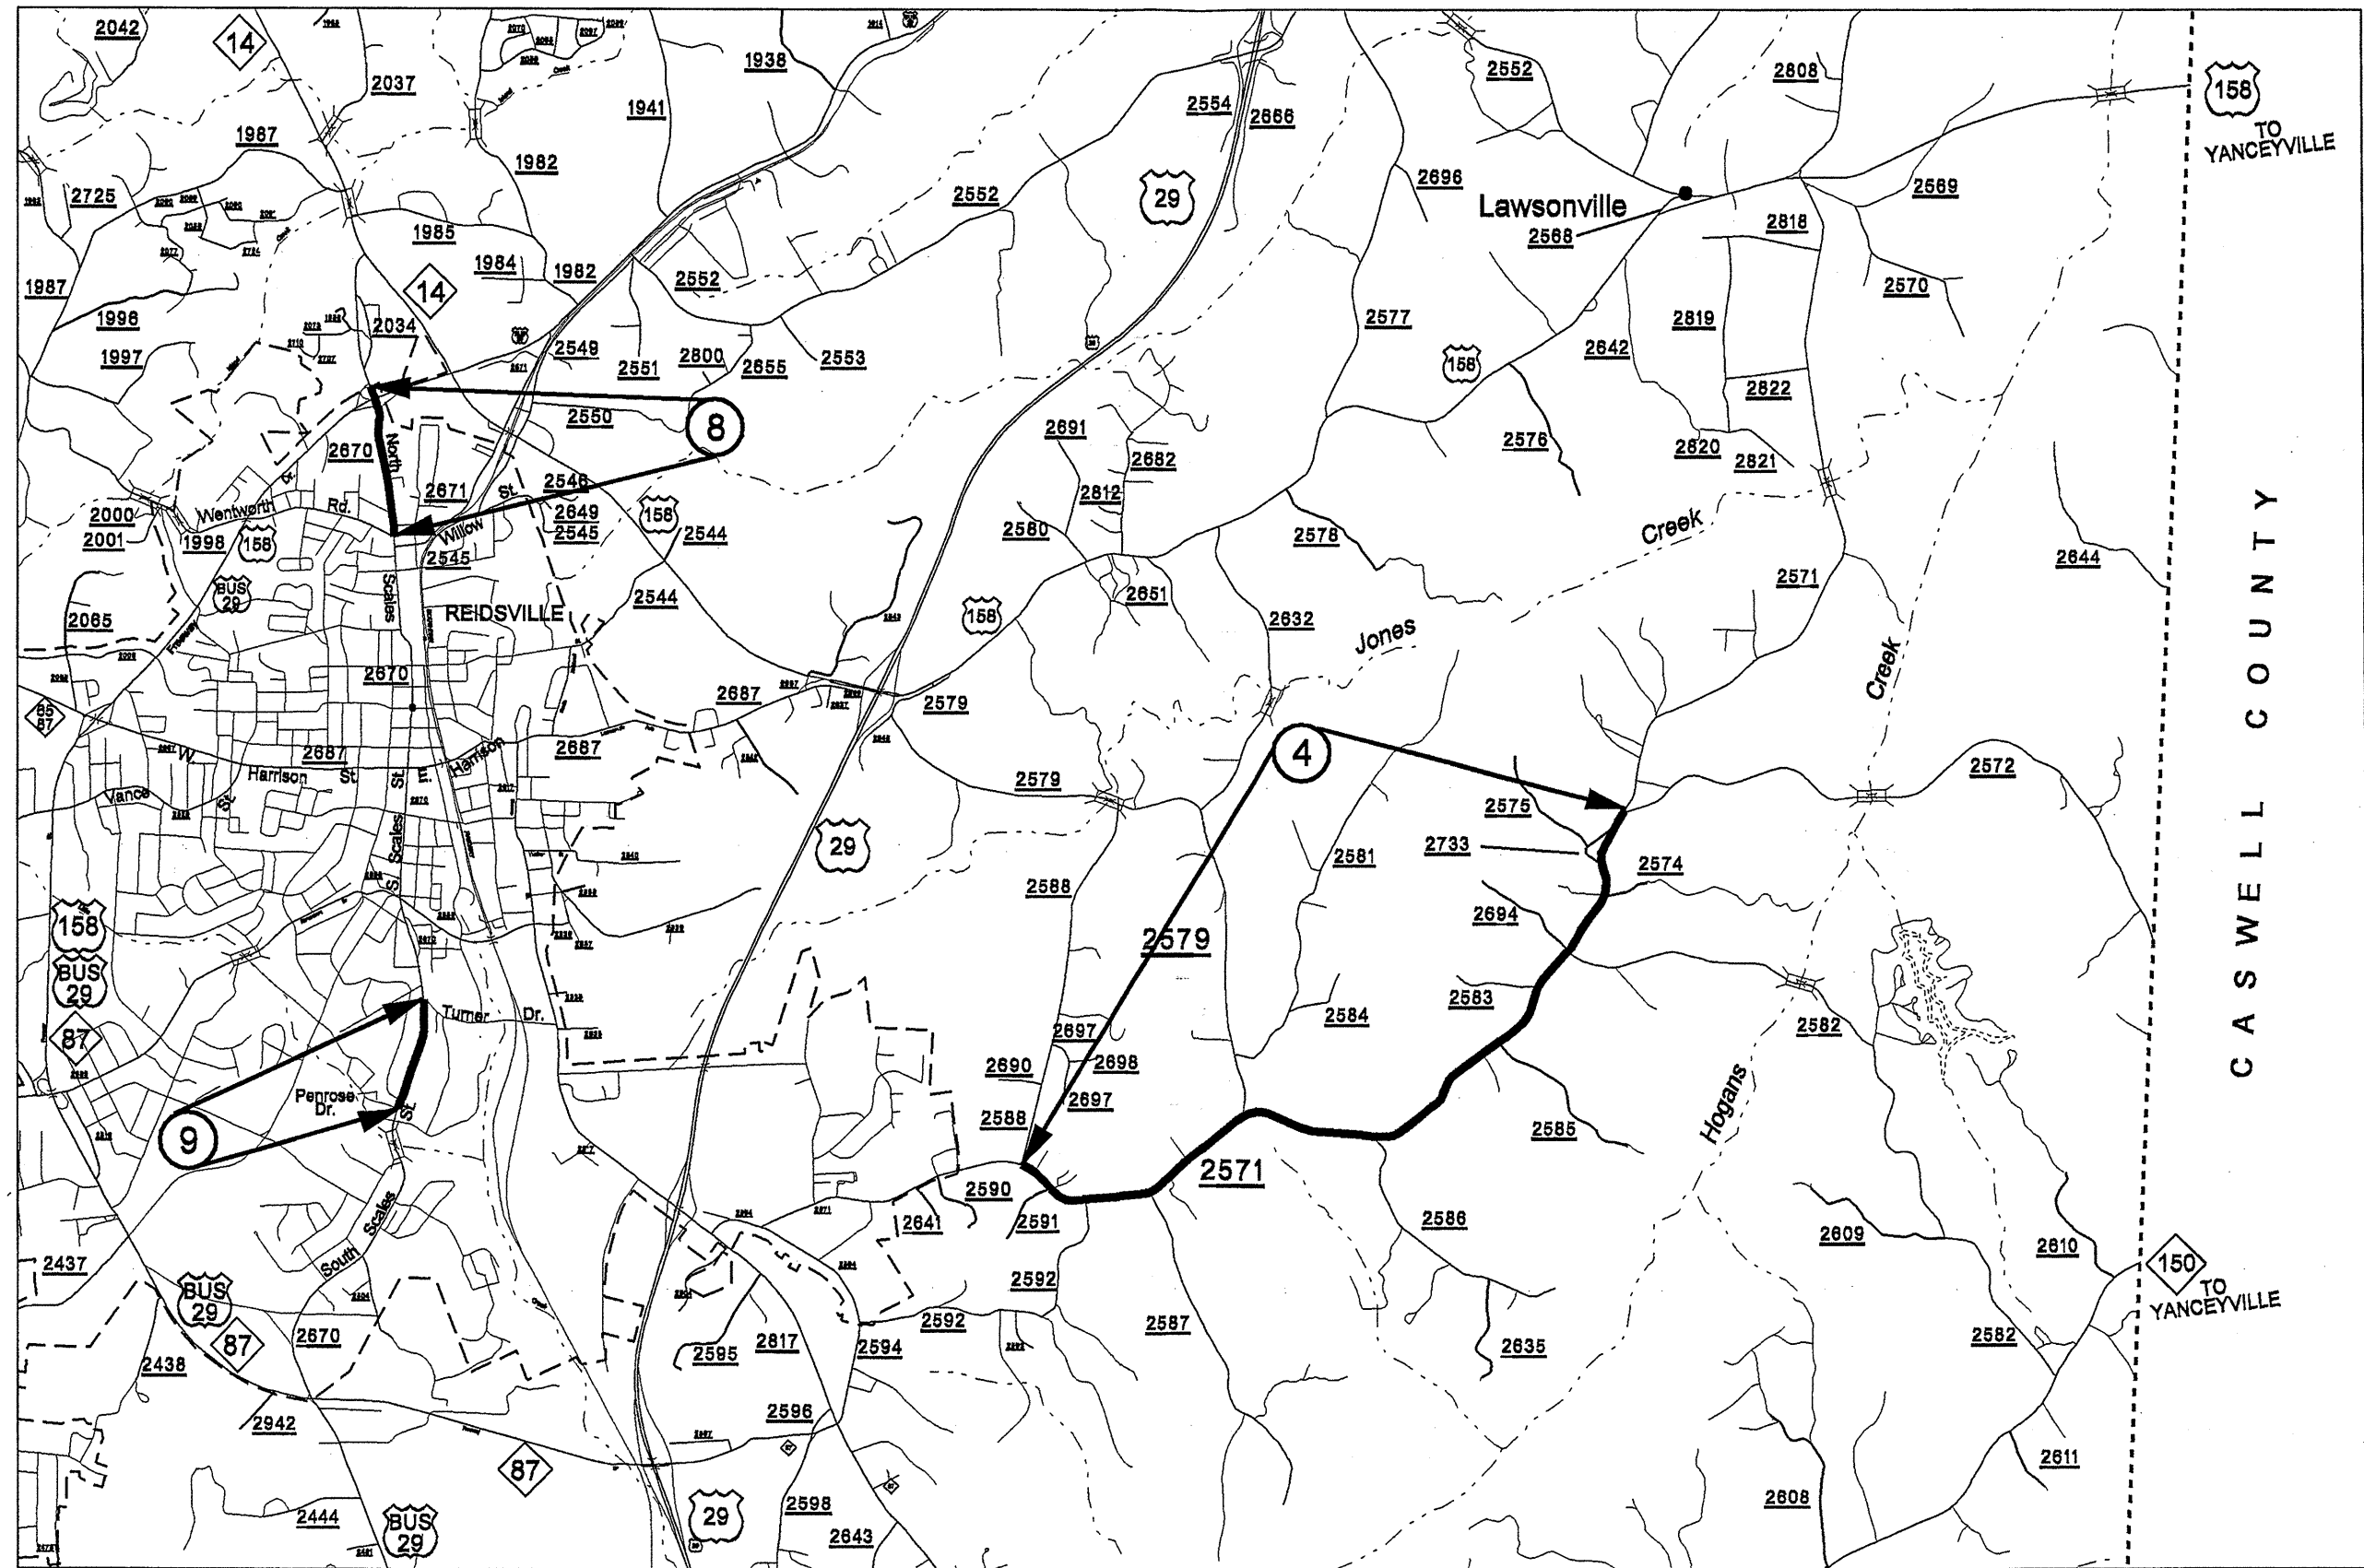

STATE	PROJECT NO.	SHEET NO.	TOTAL SHEETS
N.C.	7CR.10171.5, ETC.	4	16

7CR.10171.5
7CR.10791.5
7CR.20171.5
7CR.20791.5
7CR.307915.5
7CR.307918.5
7CR.307933.5

158
TO
YANCEYVILLE

CASWELL COUNTY

150
TO
YANCEYVILLE

**ROCKINGHAM
COUNTY**
NORTH CAROLINA

5/14/99
16-SEP-2004 10:35
3 Rockingham\vicinity-rockingham.dgn
Rockingham, NC 2805