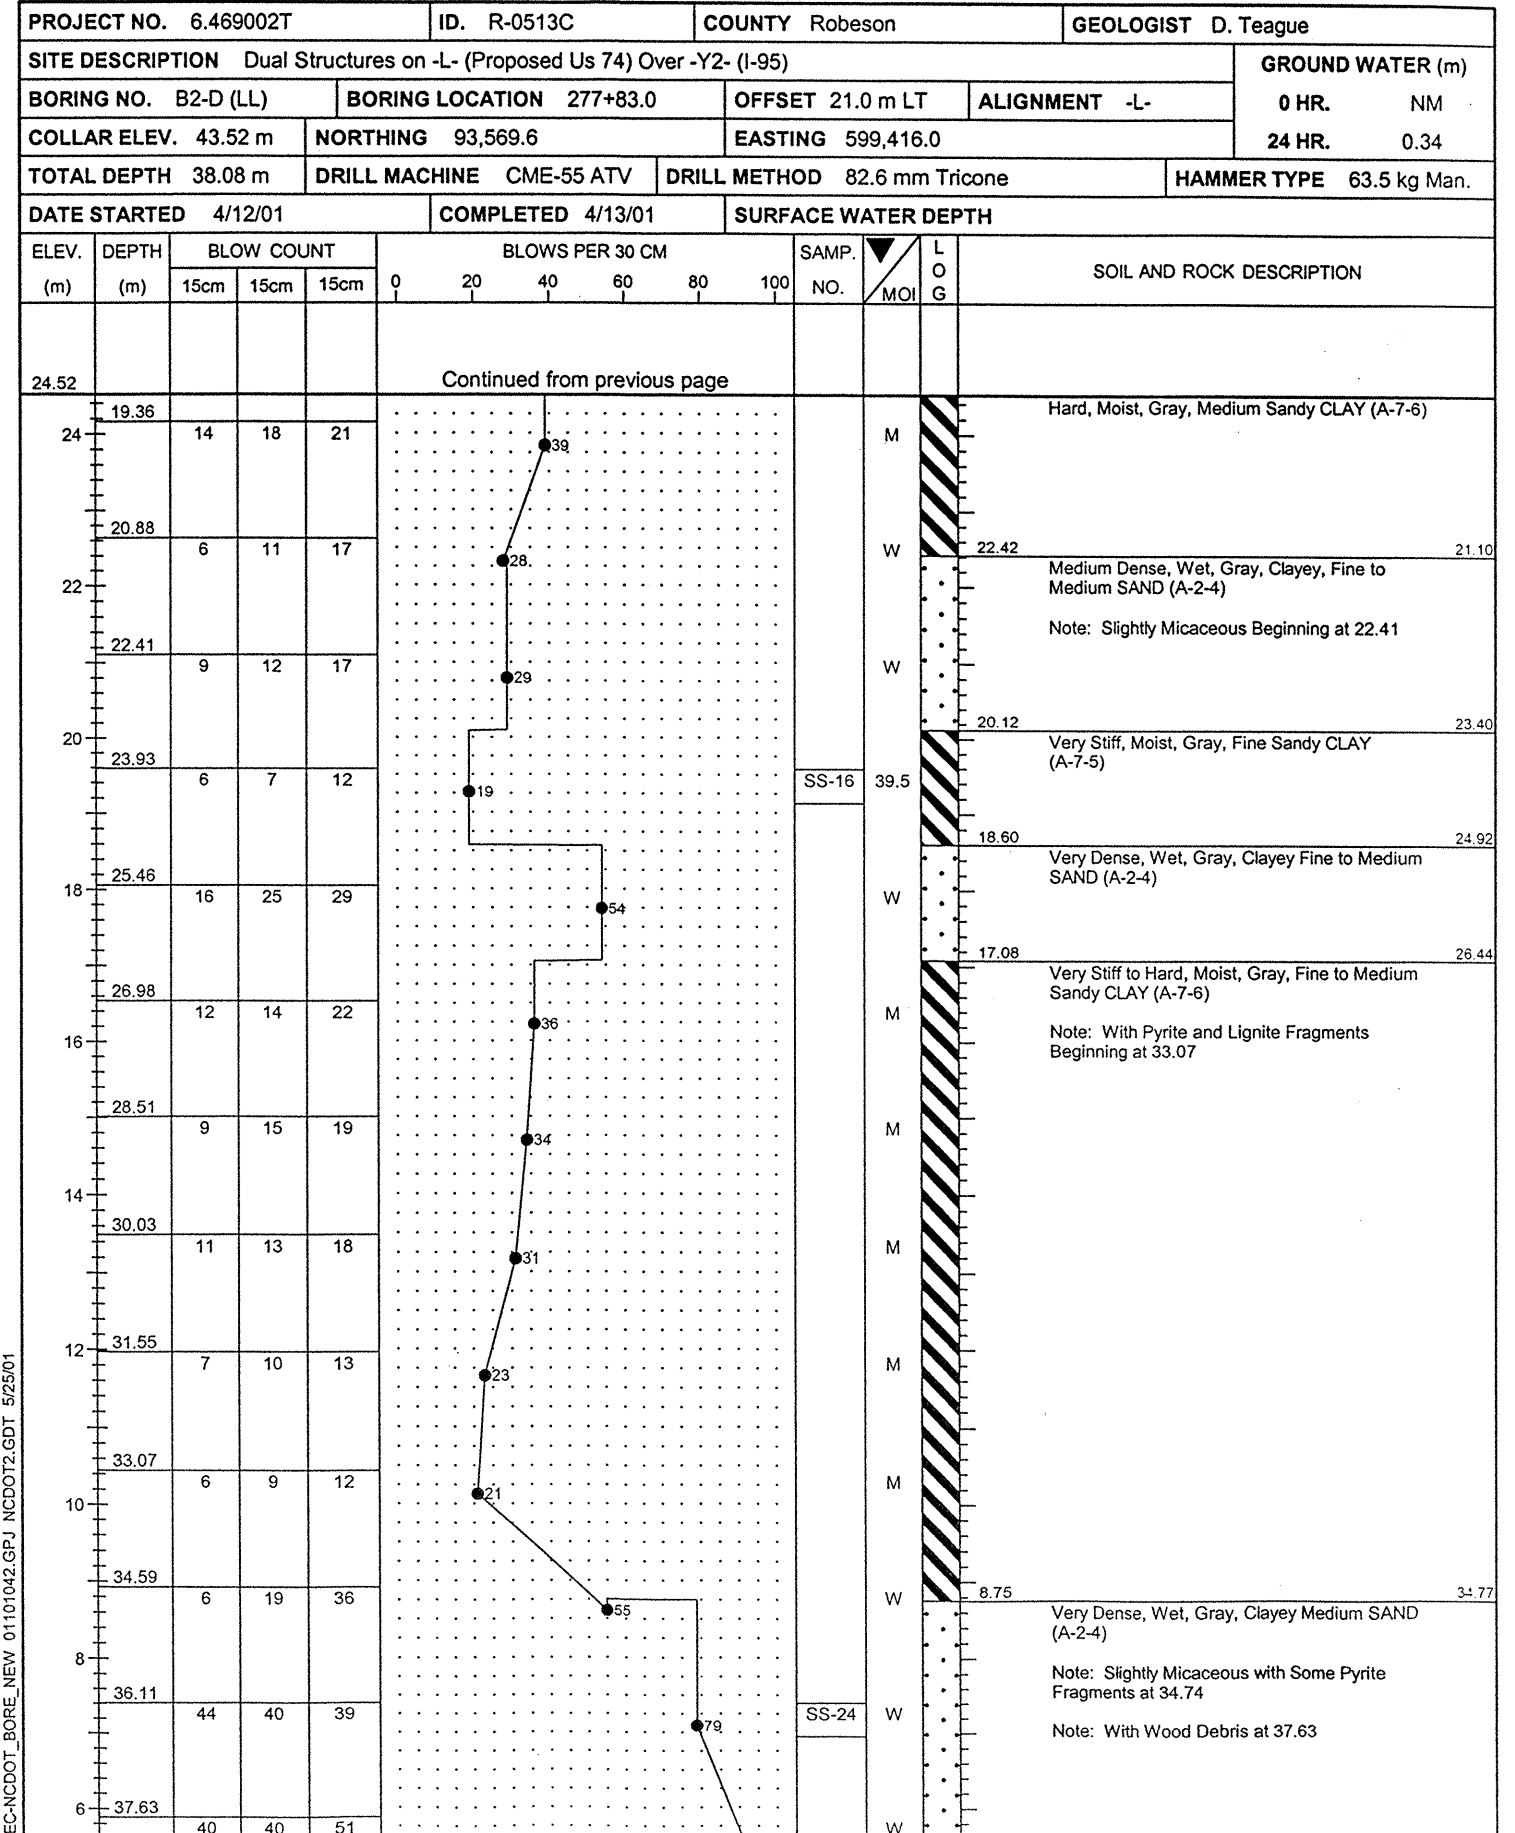

TRIGON ENGINEERING CONSULTANTS, INC.
BORING LOG

SHEET 1 OF 3

TRIGON ENGINEERING CONSULTANTS, INC.
BORING LOG

SHEET 2 OF 3

TEC-NC DOT_BORE_NEW 01101042.GPJ NCDOT2.GDT 5/25/01

TEC-NC DOT_BORE_NEW 01101042.GPJ NCDOT2.GDT 5/25/01