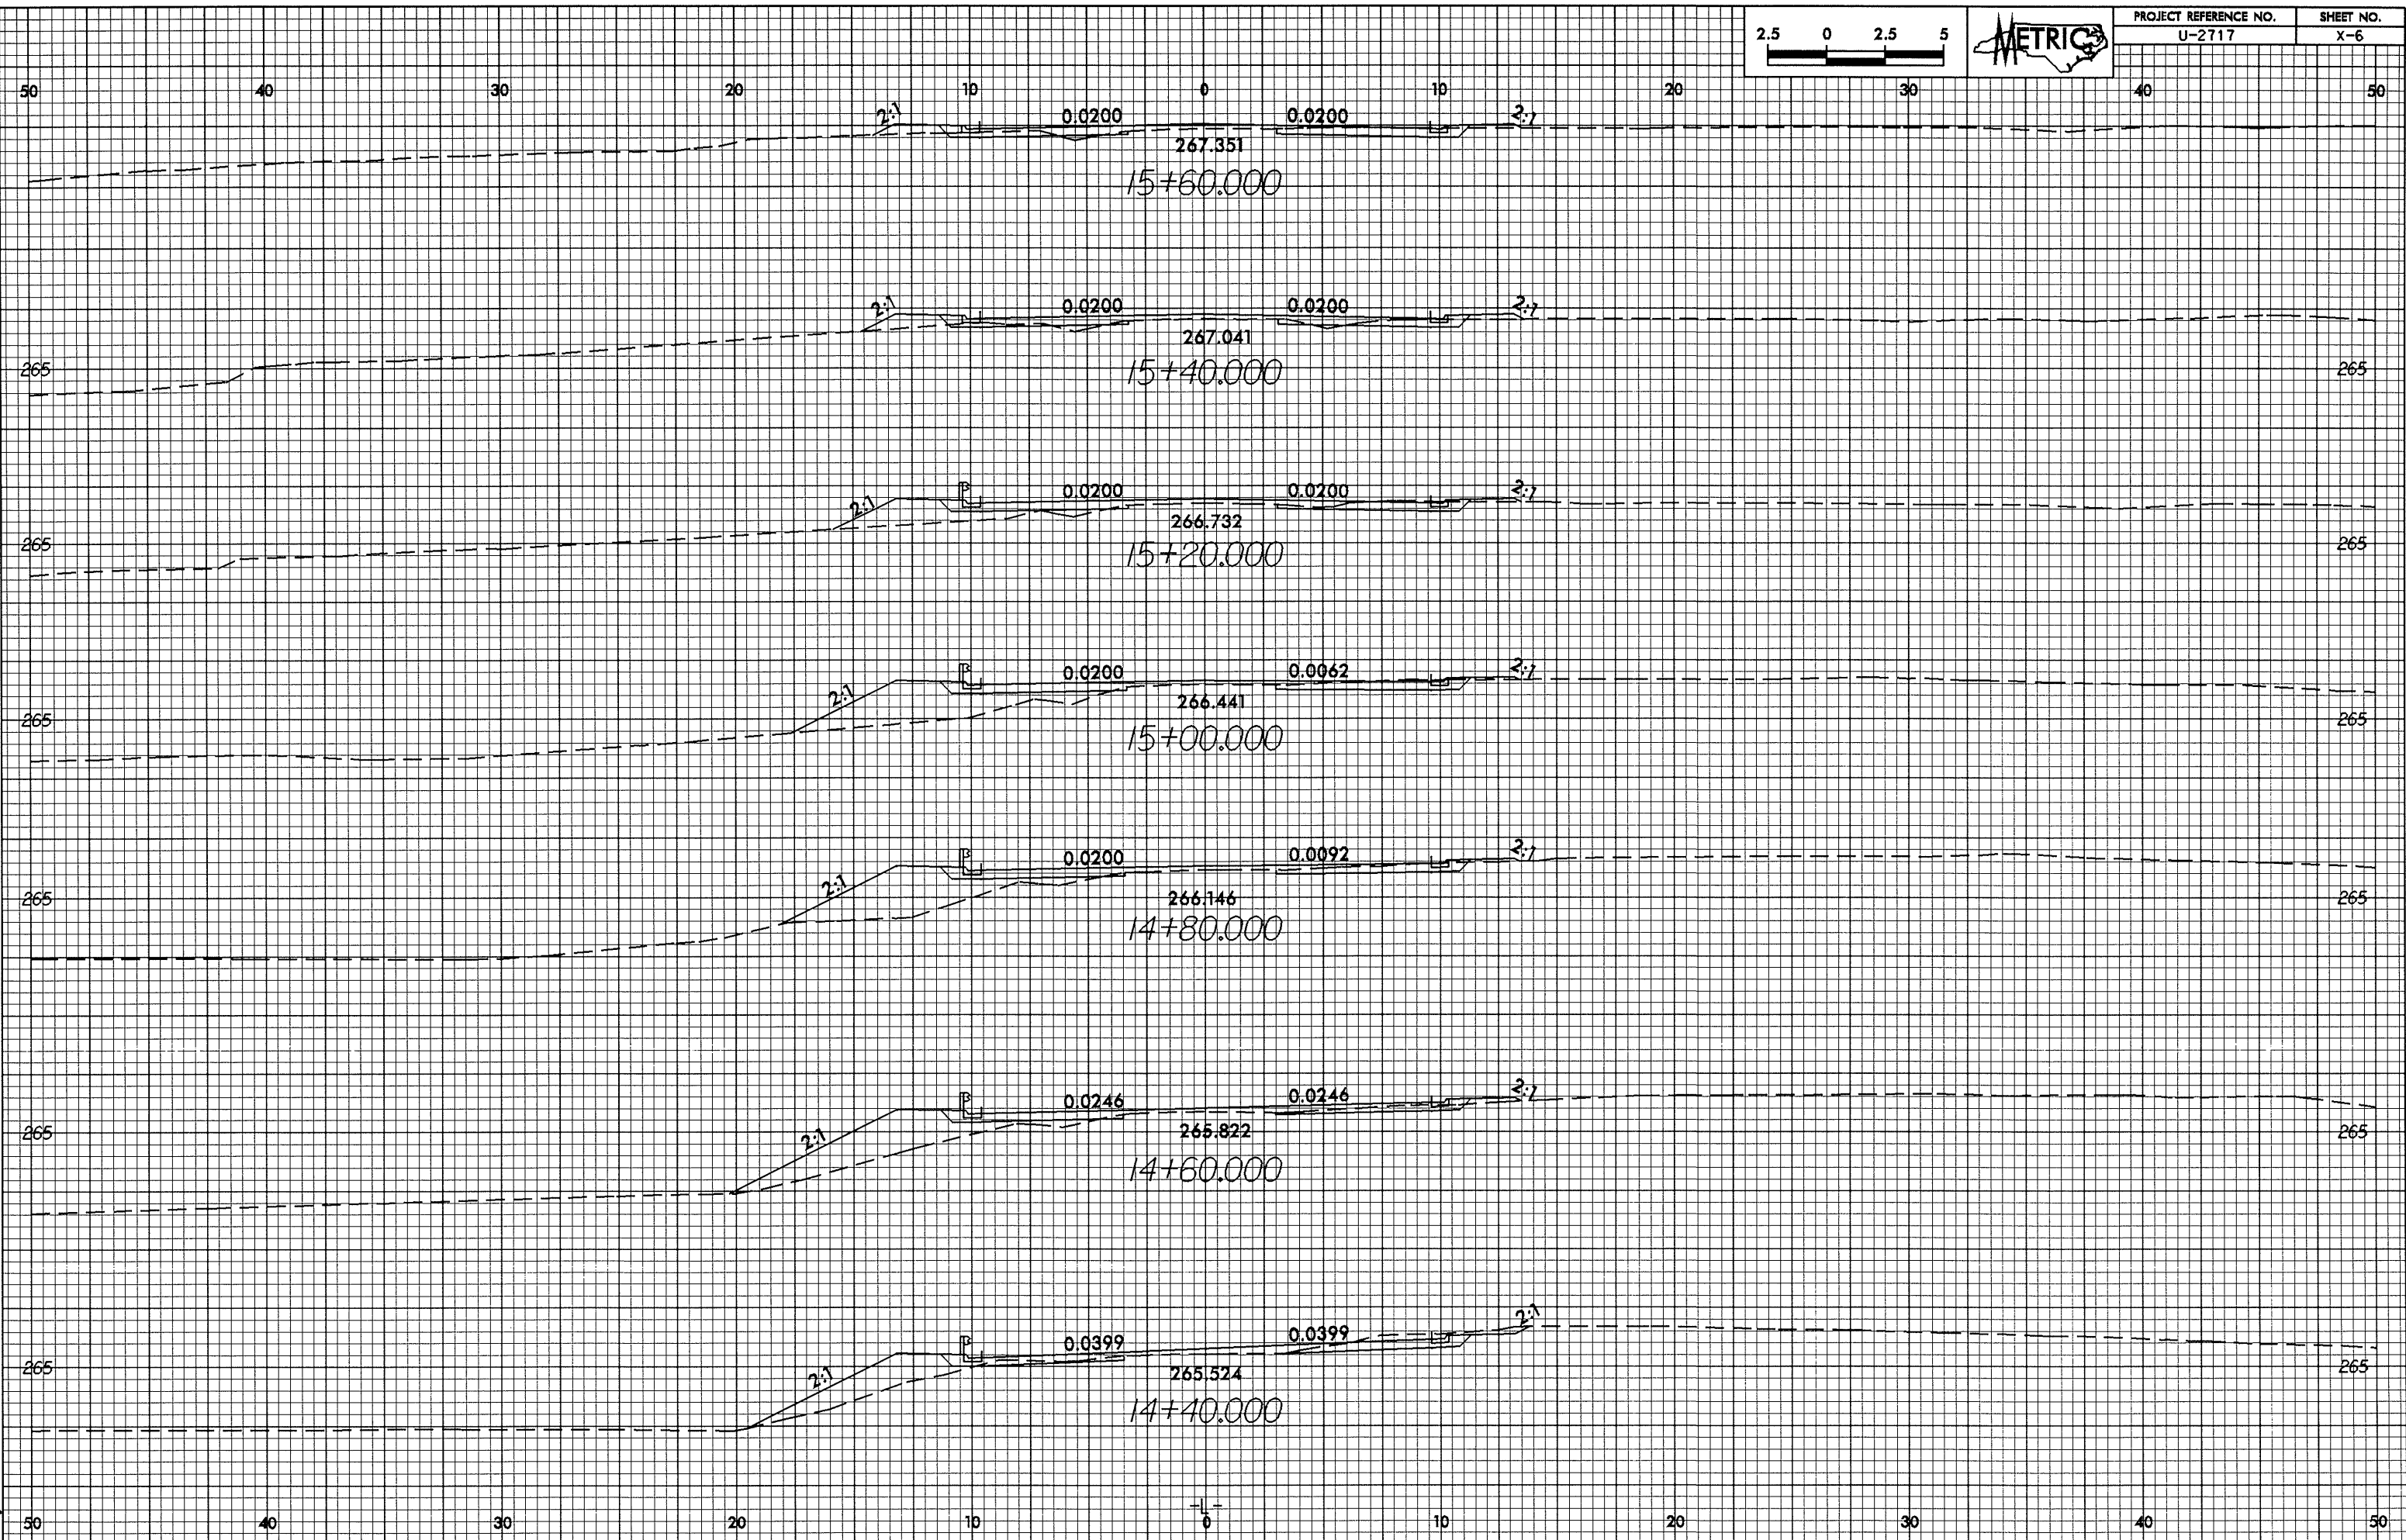

0/26/99

13-JUL-2004 07:01  
Breadburg AT 1015231.gpr-wpl