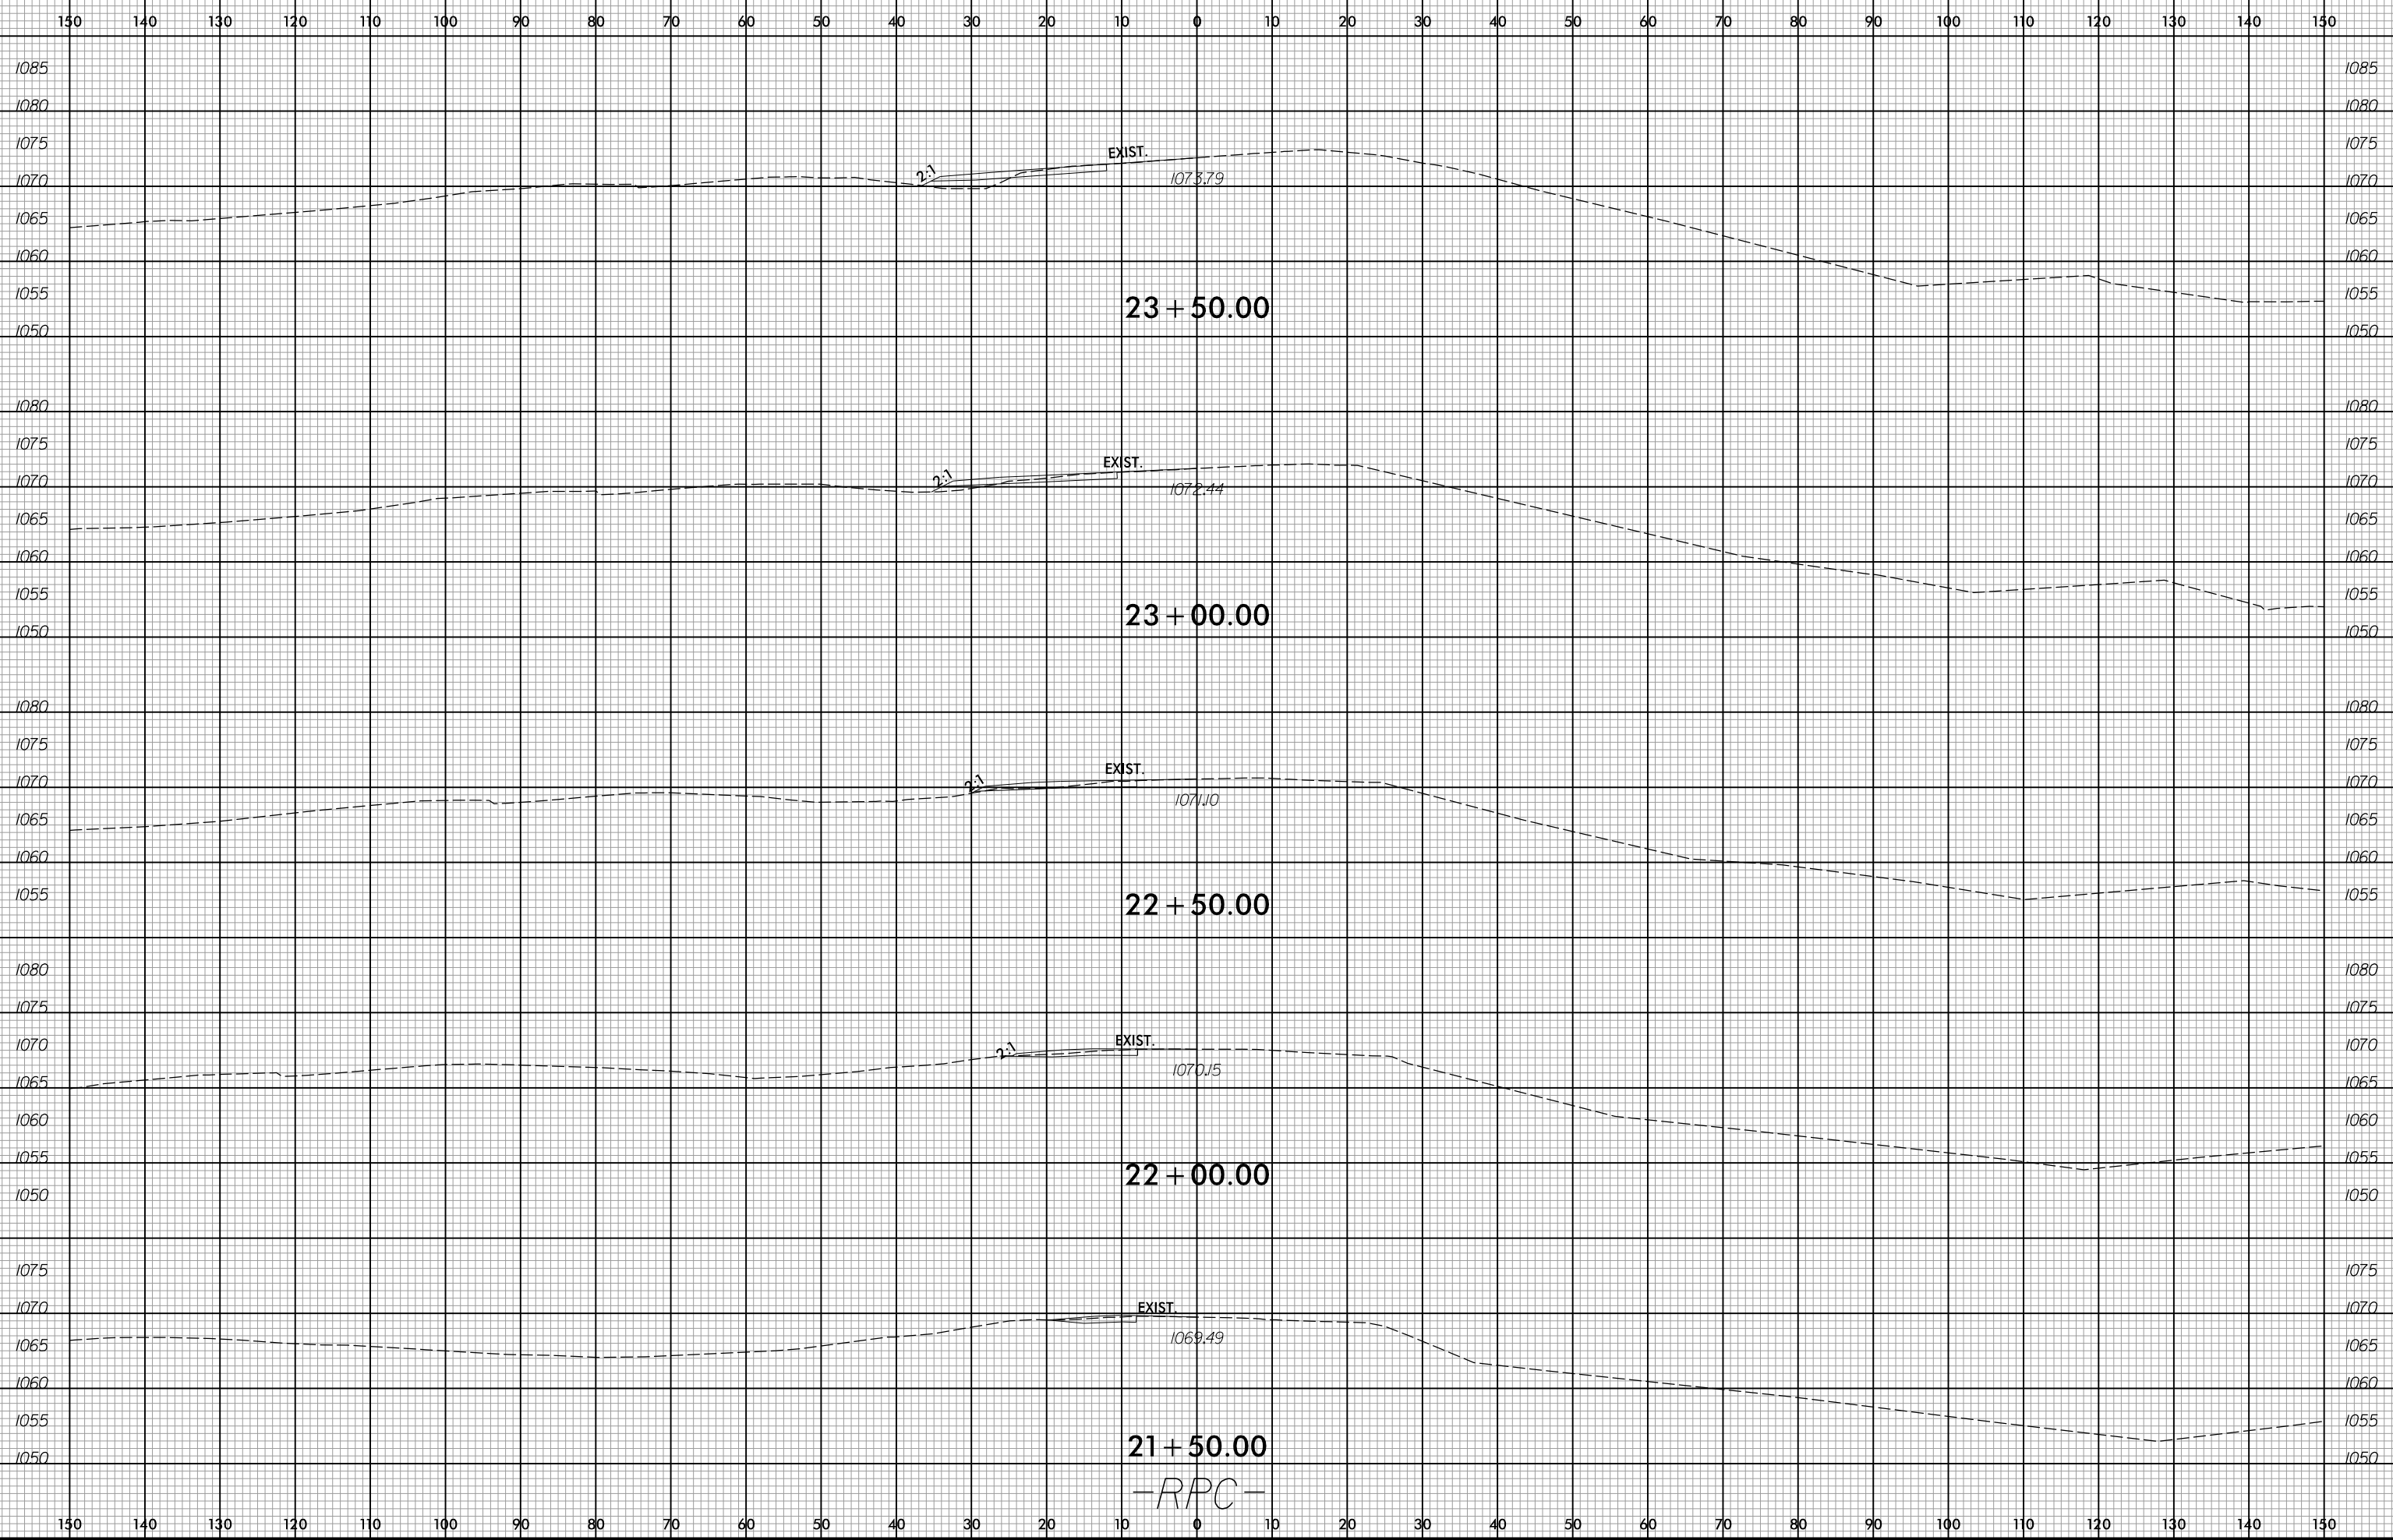

6/23/16

4/13/2026  
 X:\Baltimore\114-568 - NC001 - I-5716 I-40 Lencor-Rhye Interchange\05-CAD\15716\Roadway\Xsc\15716\_Rdy\_xp1\_RPC.dgn  
 acapen