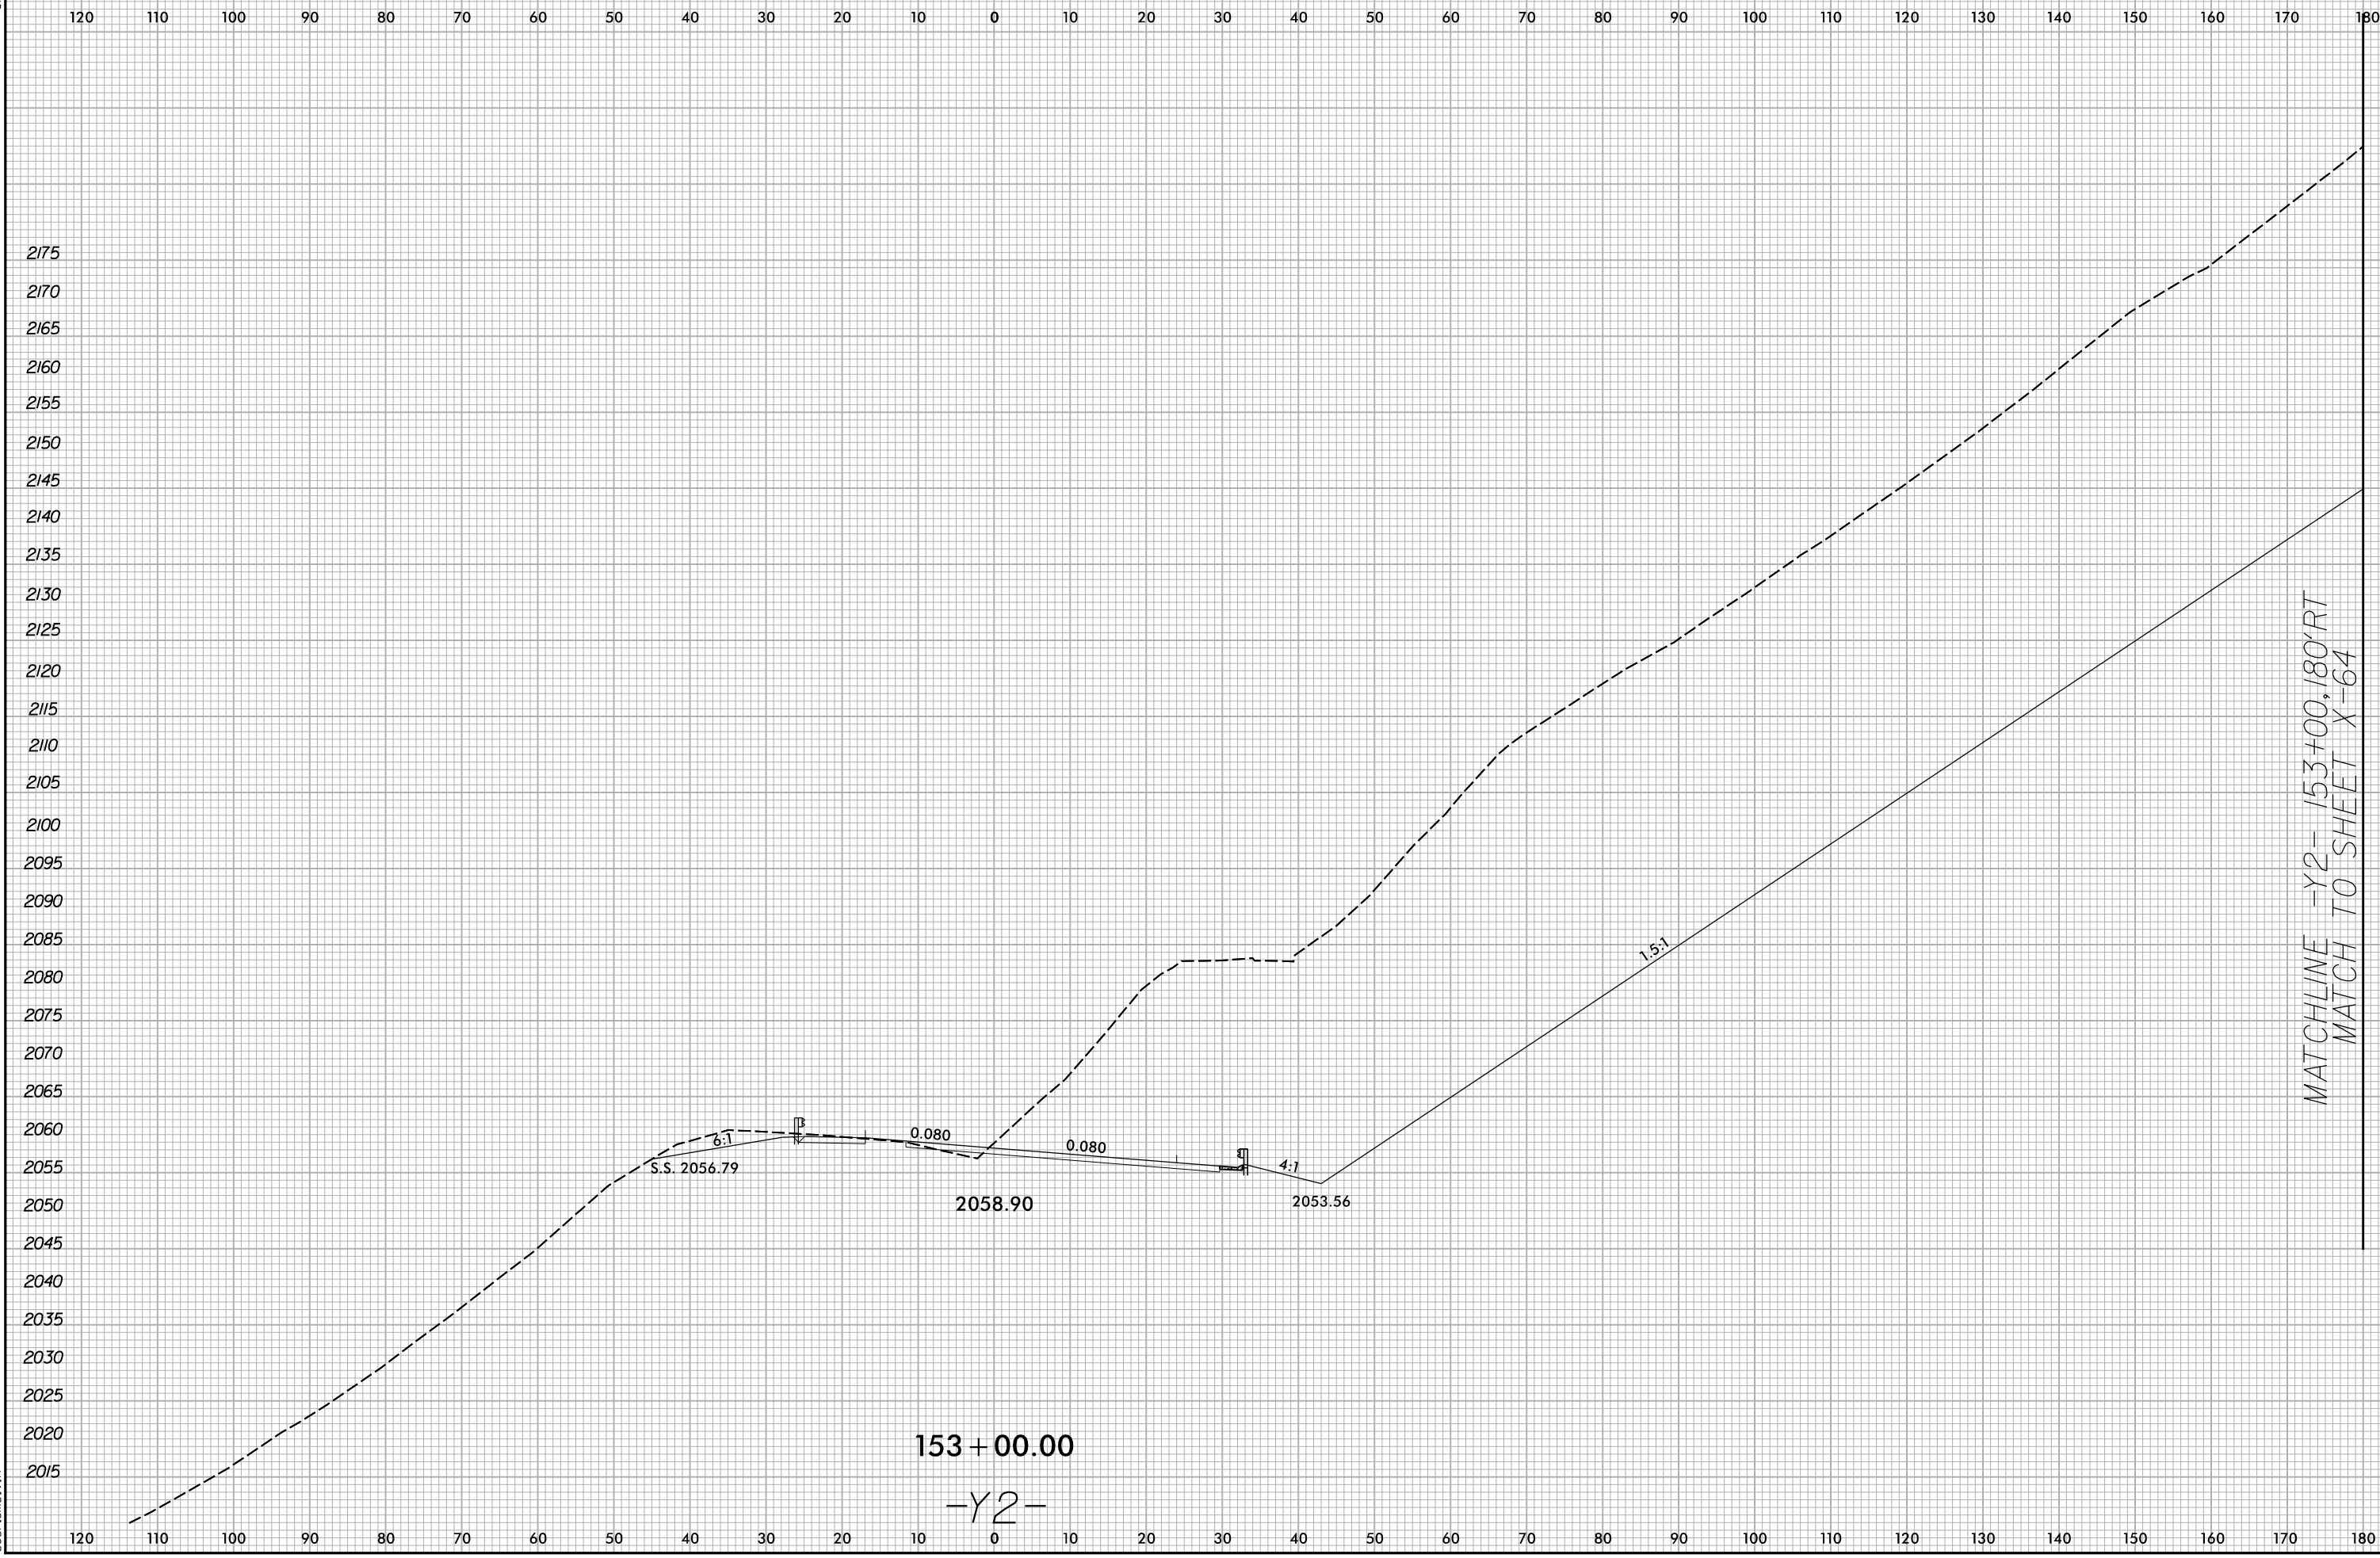

6/23/16  
1/14/2026  
X:\NCD001-A-0009\Roadway\XSC\A-0009CD\A-0009CD.Rdw\_xp1\_Y2.dgn  
User:smelvr

153 + 00.00

-Y2-

MATCHLINE -Y2- 153+00.180' RT  
MATCH TO SHEET X-64