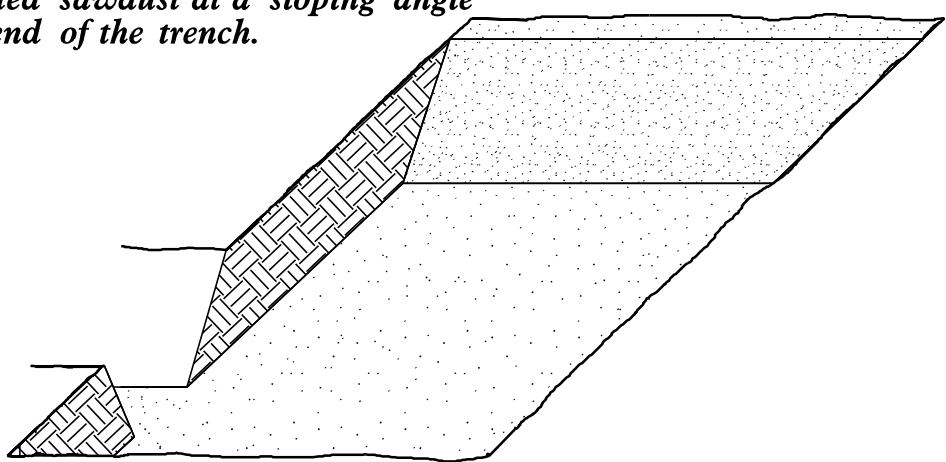

PLANTING DETAILS

SEEDLING / LINER BAREROOT PLANTING DETAIL

HEALING IN

1. Locate a healing-in site in a shady, well protected area.
2. Excavate a flat bottom trench 12 inches deep and provide drainage.

3. Backfill the trench with 2 inches well rotted sawdust. Place a 2 inch layer of well rotted sawdust at a sloping angle at one end of the trench.

4. Place a single layer of plants against the sloping end so that the root collar is at ground level.

5. Place a 2 inch layer of well rotted sawdust over the roots maintaining a sloping angle.

6. Repeat layers of plants and sawdust as necessary and water thoroughly.

DIBBLE PLANTING METHOD USING THE KBC PLANTING BAR

1. Insert planting bar as shown and pull handle toward planter.
2. Remove planting bar and place seedling at correct depth.
3. Insert planting bar 2 inches toward planter from seedling.

REFORESTATION

- TREE REFORESTATION SHALL BE PLANTED 6 FT. TO 10 FT. ON CENTER, RANDOM SPACING, AVERAGING 8 FT. ON CENTER, APPROXIMATELY 680 PLANTS PER ACRE.

REFORESTATION

MIXTURE, TYPE, SIZE, AND FURNISH SHALL CONFORM TO THE FOLLOWING: