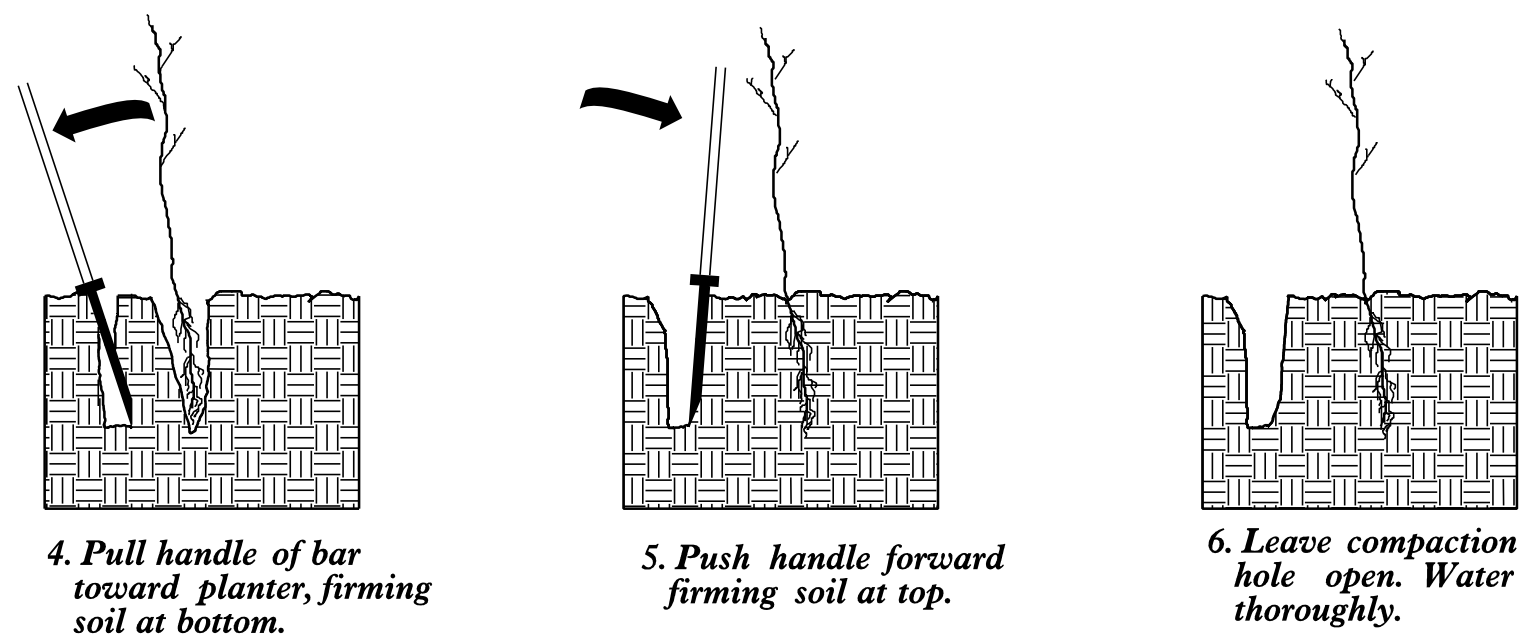

PLANTING DETAILS

SEEDLING / LINER BAREROOT PLANTING DETAIL

HEALING IN

1. Locate a healing-in site in a shady, well protected area.
2. Excavate a flat bottom trench 12 inches deep and provide drainage.

3. Backfill the trench with 2 inches well rotted sawdust. Place a 2 inch layer of well rotted sawdust at a sloping angle at one end of the trench.

4. Place a single layer of plants against the sloping end so that the root collar is at ground level.

5. Place a 2 inch layer of well rotted sawdust over the roots maintaining a sloping angle.

6. Repeat layers of plants and sawdust as necessary and water thoroughly.

DIBBLE PLANTING METHOD USING THE KBC PLANTING BAR

1. Insert planting bar as shown and pull handle toward planter.
2. Remove planting bar and place seedling at correct depth.
3. Insert planting bar 2 inches toward planter from seedling.

KBC PLANTING BAR
Planting bar shall have a blade with a triangular cross section, and shall be 12 inches long, 4 inches wide and 1 inch thick at center.

ROOT PRUNING
All seedlings shall be root pruned, if necessary, so that no roots extend more than 10 inches below the root collar.