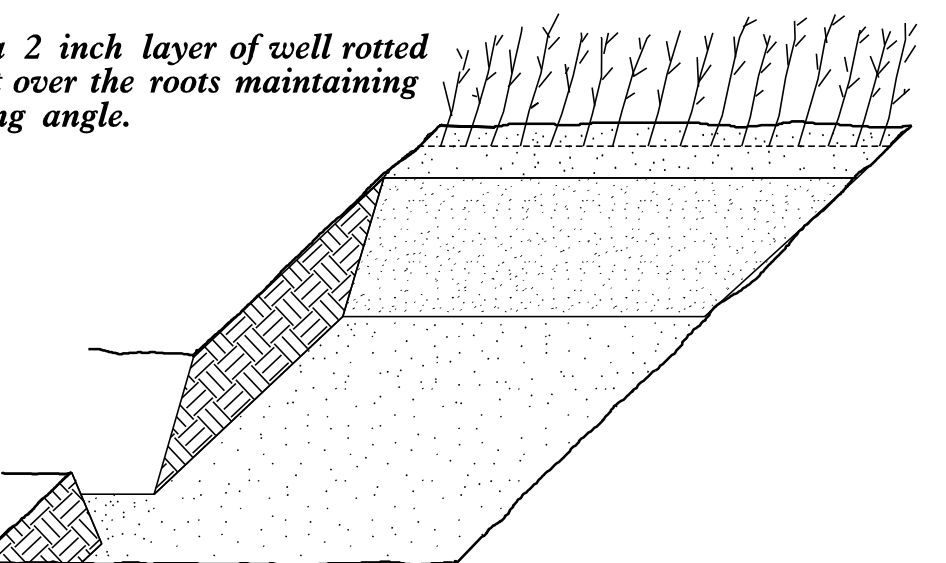

PLANTING DETAILS

SEEDLING / LINER BAREROOT PLANTING DETAIL

HEALING IN

1. Locate a healing-in site in a shady, well protected area.
2. Excavate a flat bottom trench 12 inches deep and provide drainage.

3. Backfill the trench with 2 inches well rotted sawdust. Place a 2 inch layer of well rotted sawdust at a sloping angle at one end of the trench.

4. Place a single layer of plants against the sloping end so that the root collar is at ground level.

5. Place a 2 inch layer of well rotted sawdust over the roots maintaining a sloping angle.

6. Repeat layers of plants and sawdust as necessary and water thoroughly.

DIBBLE PLANTING METHOD USING THE KBC PLANTING BAR

1. Insert planting bar as shown and pull handle toward planter.
2. Remove planting bar and place seedling at correct depth.
3. Insert planting bar 2 inches toward planter from seedling.

REFORESTATION

- TREE REFORESTATION SHALL BE PLANTED 6 FT. TO 10 FT. ON CENTER, RANDOM SPACING, AVERAGING 8 FT. ON CENTER, APPROXIMATELY 680 PLANTS PER ACRE.

REFORESTATION

MIXTURE, TYPE, SIZE, AND FURNISH SHALL CONFORM TO THE FOLLOWING: