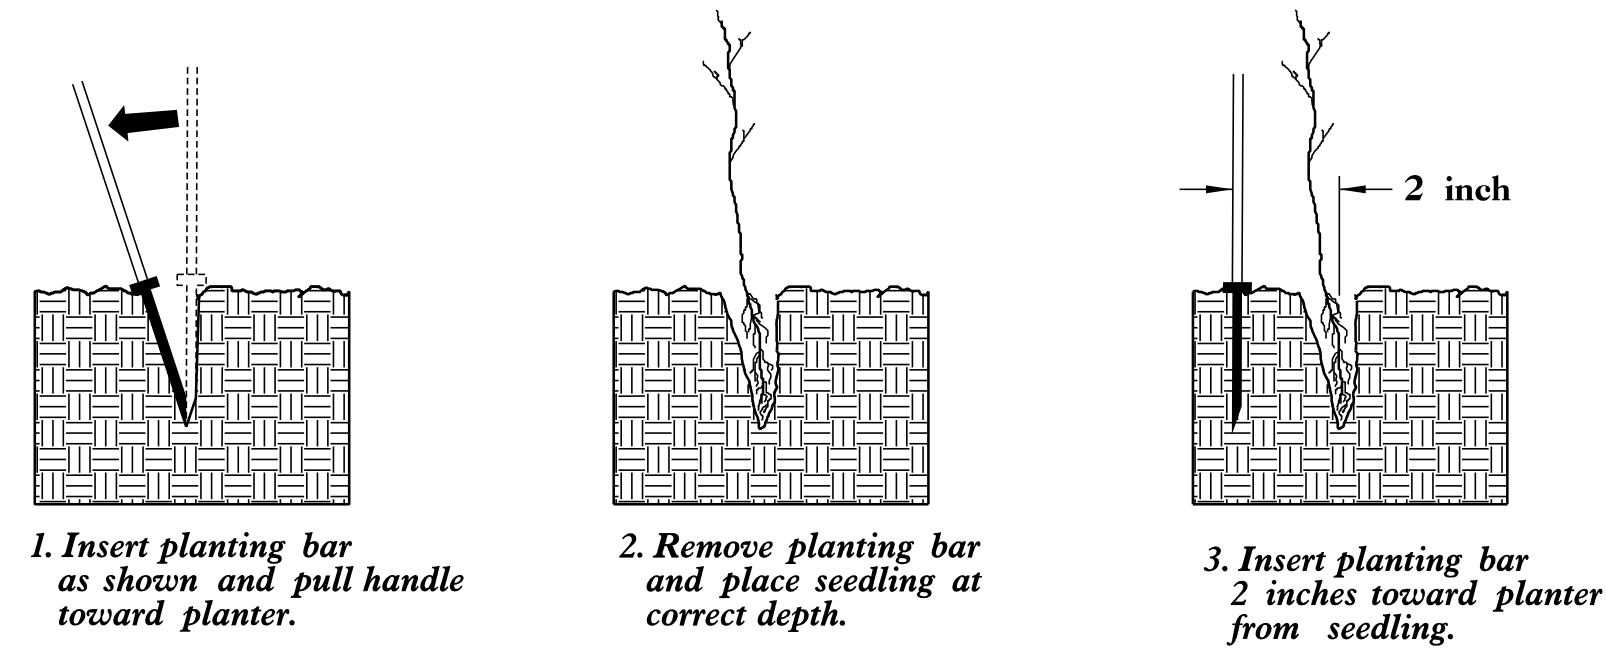

PLANTING DETAILS

SEEDLING / LINER BAREROOT PLANTING DETAIL

HEALING IN

1. Locate a healing-in site in a shady, well protected area.
2. Excavate a flat bottom trench 12 inches deep and provide drainage.

3. Backfill the trench with 2 inches well rotted sawdust. Place a 2 inch layer of well rotted sawdust at a sloping angle at one end of the trench.

4. Place a single layer of plants against the sloping end so that the root collar is at ground level.

5. Place a 2 inch layer of well rotted sawdust over the roots maintaining a sloping angle.

6. Repeat layers of plants and sawdust as necessary and water thoroughly.

DIBBLE PLANTING METHOD USING THE KBC PLANTING BAR

1. Insert planting bar as shown and pull handle toward planter.
2. Remove planting bar and place seedling at correct depth.
3. Insert planting bar 2 inches toward planter from seedling.

KBC PLANTING BAR
Planting bar shall have a blade with a triangular cross section, and shall be 12 inches long, 4 inches wide and 1 inch thick at center.

ROOT PRUNING
All seedlings shall be root pruned, if necessary, so that no roots extend more than 10 inches below the root collar.