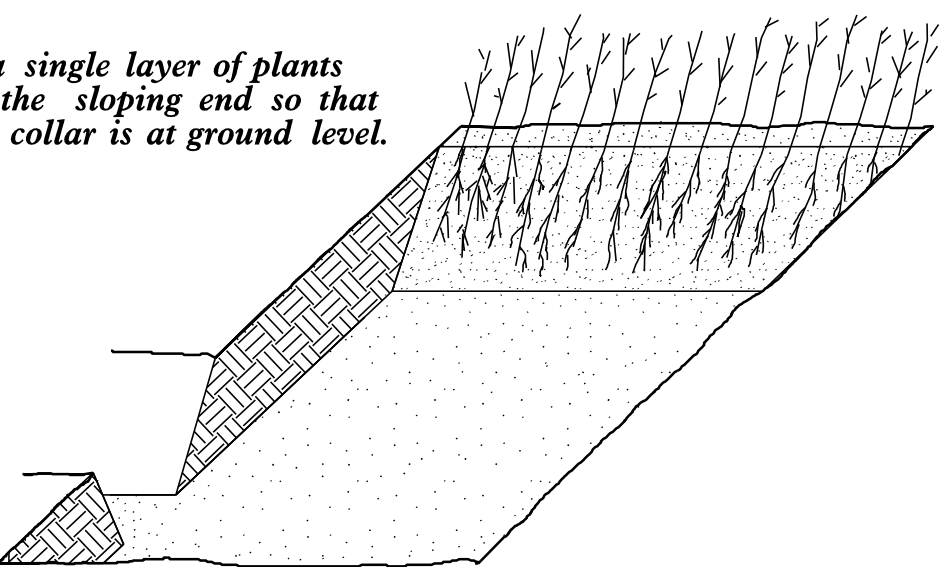

PLANTING DETAILS

SEEDLING / LINER BAREROOT PLANTING DETAIL

HEALING IN

1. Locate a healing-in site in a shady, well protected area.
2. Excavate a flat bottom trench 12 inches deep and provide drainage.

3. Backfill the trench with 2 inches well rotted sawdust. Place a 2 inch layer of well rotted sawdust at a sloping angle at one end of the trench.

4. Place a single layer of plants against the sloping end so that the root collar is at ground level.

5. Place a 2 inch layer of well rotted sawdust over the roots maintaining a sloping angle.

6. Repeat layers of plants and sawdust as necessary and water thoroughly.

DIBBLE PLANTING METHOD USING THE KBC PLANTING BAR

1. Insert planting bar as shown and pull handle toward planter.
2. Remove planting bar and place seedling at correct depth.
3. Insert planting bar 2 inches toward planter from seedling.

REFORESTATION

- TREE REFORESTATION SHALL BE PLANTED 6 FT. TO 10 FT. ON CENTER, RANDOM SPACING, AVERAGING 8 FT. ON CENTER, APPROXIMATELY 680 PLANTS PER ACRE.

REFORESTATION

MIXTURE, TYPE, SIZE, AND FURNISH SHALL CONFORM TO THE FOLLOWING: