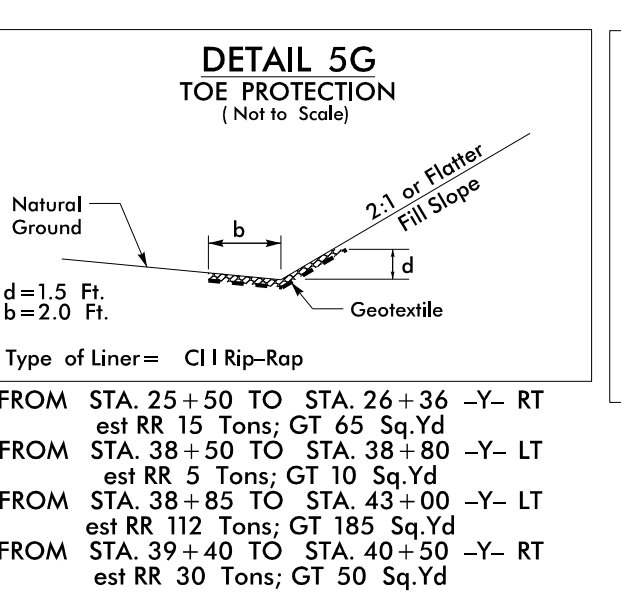

DITCH DETAILS

8/17/99
 USER:VJMS
 SYSTEM:VJMS
 DATE:8/17/99
 TIME:11:00 AM
 PAGE:1 OF 1