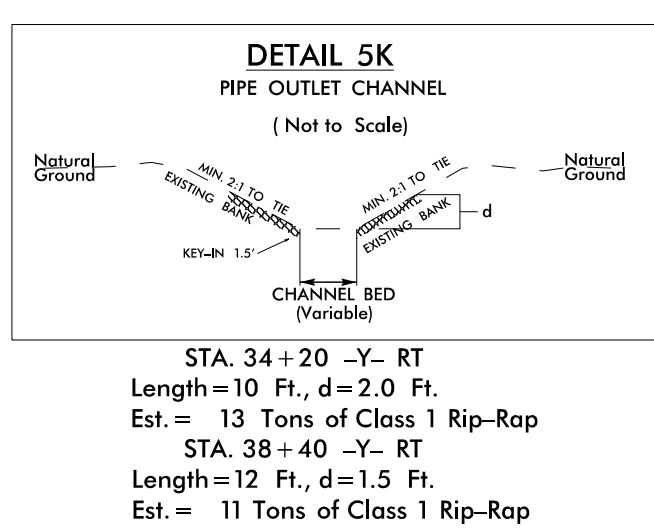

DITCH DETAILS

8/17/99
 USER:VJMS
 SYSTEM:VJMS
 DATE:8/17/99
 TIME:11:00 AM
 PAGE:1 OF 1