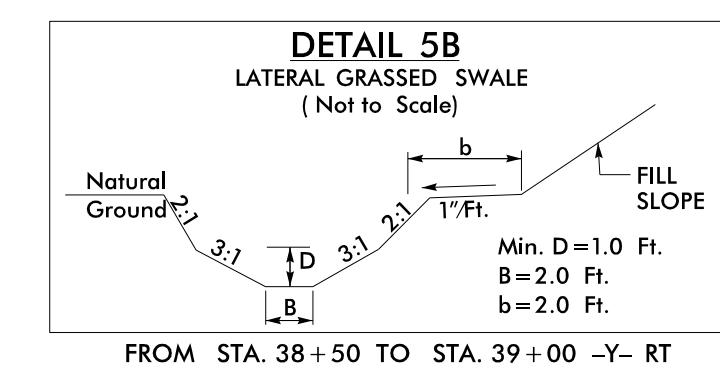

DITCH DETAILS

8/17/99
 USER:VJMS
 SYSTEM:VJMS
 DATE:8/17/99
 TIME:11:00 AM
 PAGE:1 OF 1