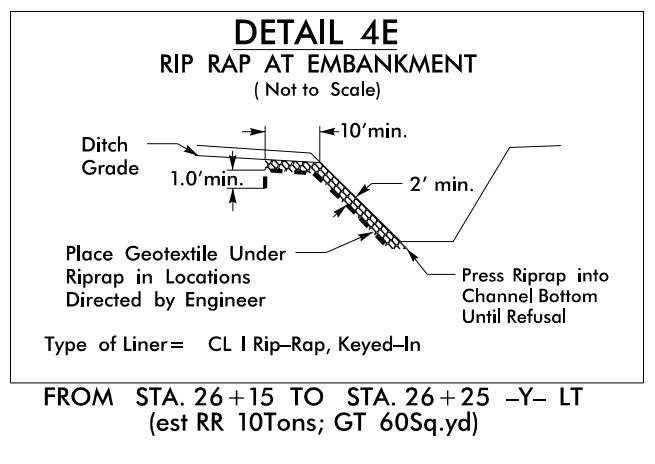

DITCH DETAILS

8/17/99
 USER:VJMS
 SYSTEM:VJMS
 DATE:8/17/99
 TIME:11:00 AM
 PAGE:1 OF 1