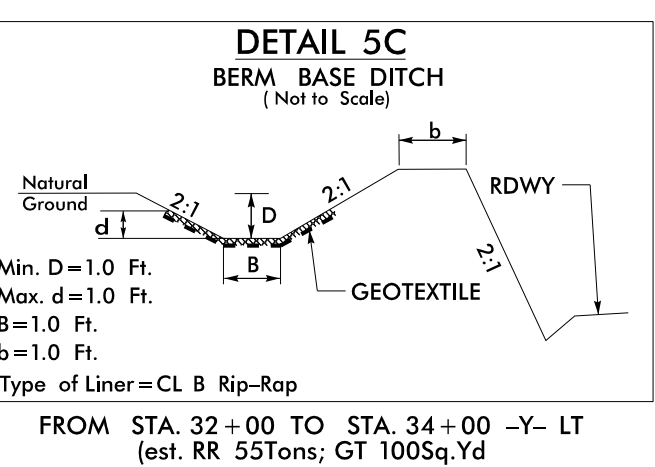

DITCH DETAILS

8/17/99
 USER:VJMS
 SYSTEM:VJMS
 DATE:8/17/99
 TIME:11:00 AM
 PAGE:1 OF 1