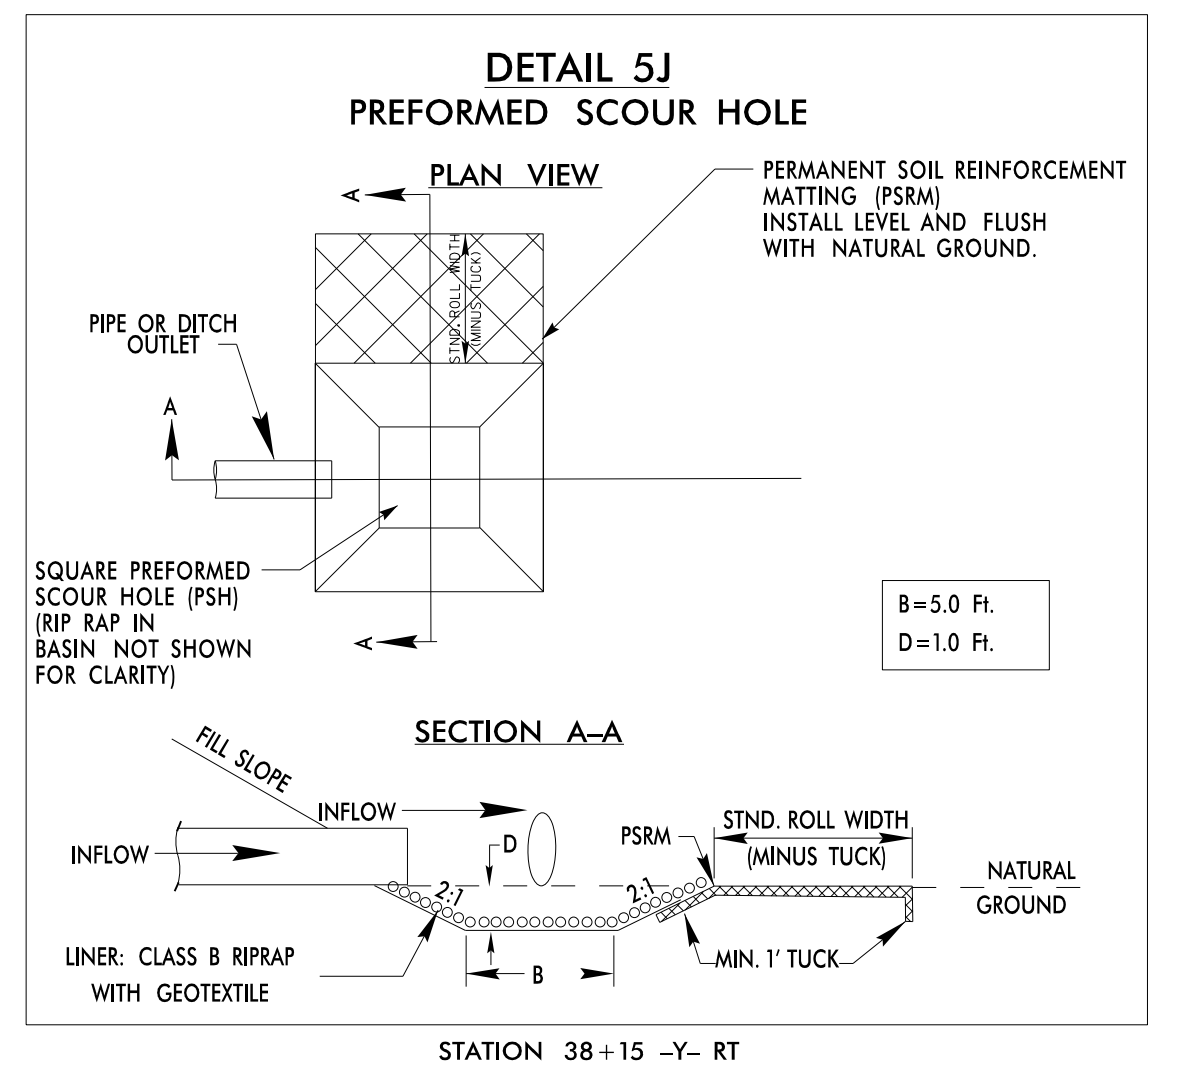

DITCH DETAILS

8/17/99
 USER:VJMS
 SYSTEM:VJMS
 DATE:8/17/99
 TIME:11:00 AM
 PAGE:1 OF 1