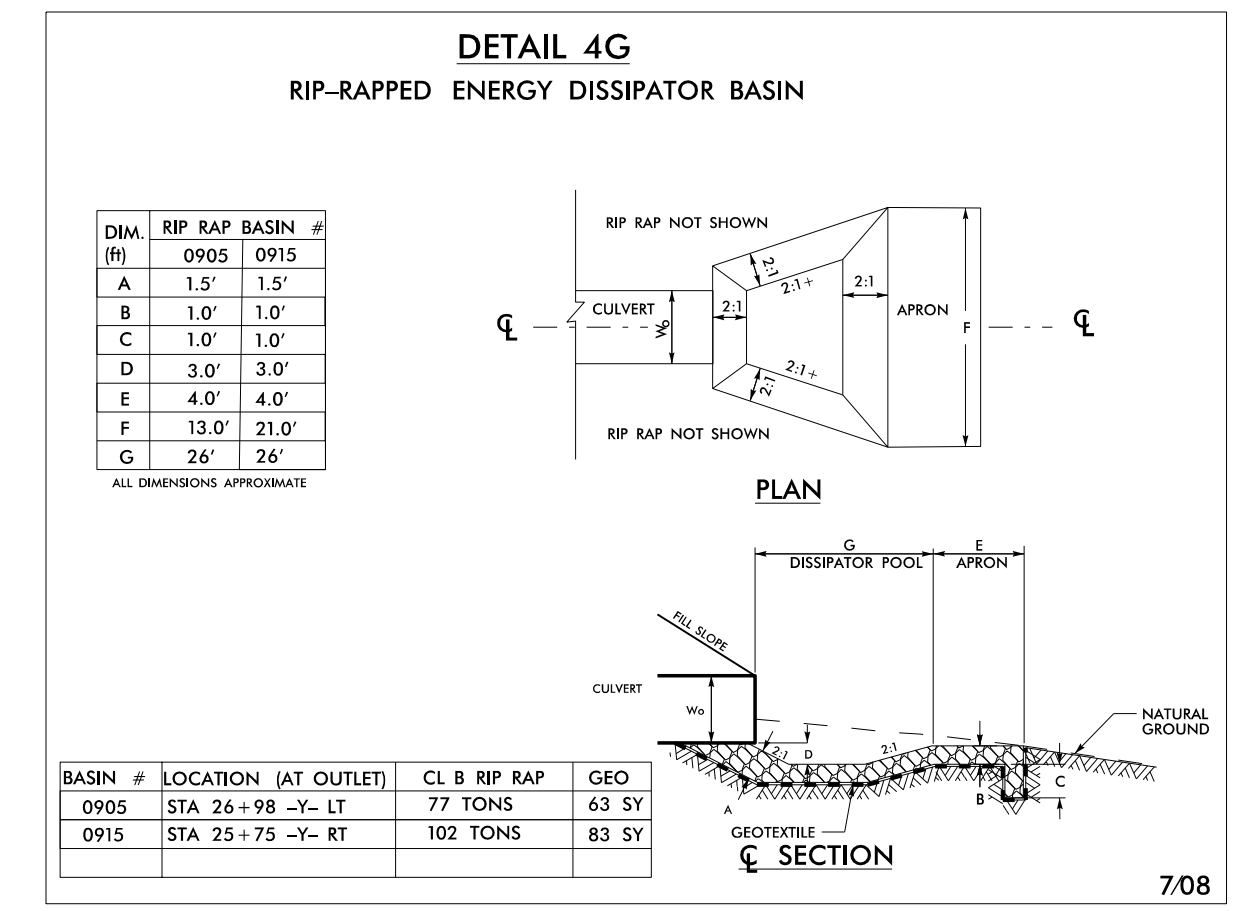

DITCH DETAILS

8/17/99
 USER:VJMS
 SYSTEM:VJMS
 DATE:8/17/99
 TIME:11:00 AM
 PAGE:1 OF 1