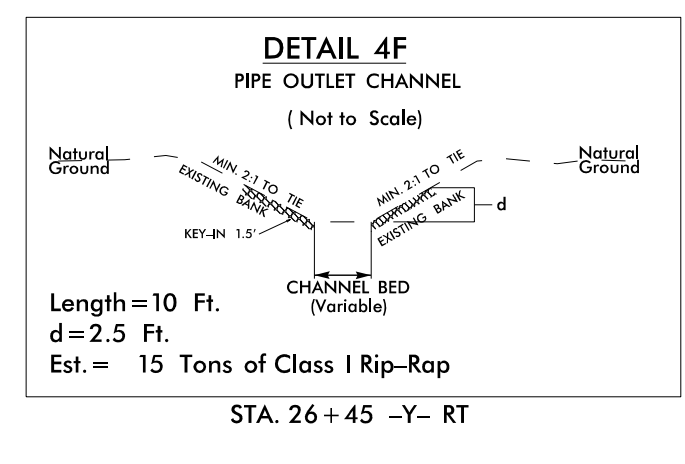

DITCH DETAILS

8/17/99
 USER:VJMS
 SYSTEM:VJMS
 DATE:8/17/99
 TIME:11:00 AM
 PAGE:1 OF 1