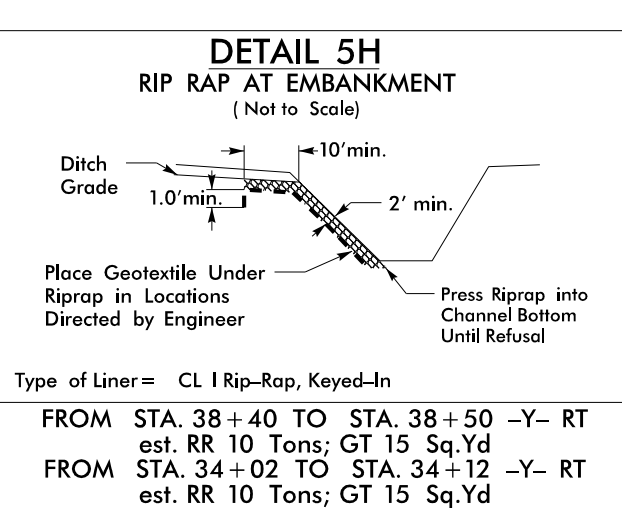

DITCH DETAILS

8/17/99
 USER:VJMS
 SYSTEM:VJMS
 DATE:8/17/99
 TIME:11:00 AM
 PAGE:1 OF 1