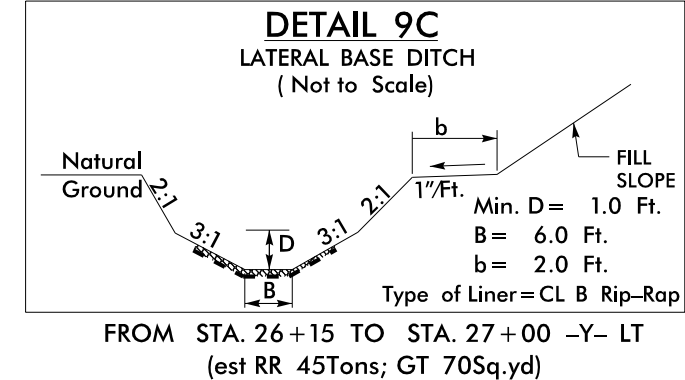

DITCH DETAILS

8/17/99
 USER:VJMS
 SYSTEM:VJMS
 DATE:8/17/99
 TIME:11:00 AM
 PAGE:1 OF 1