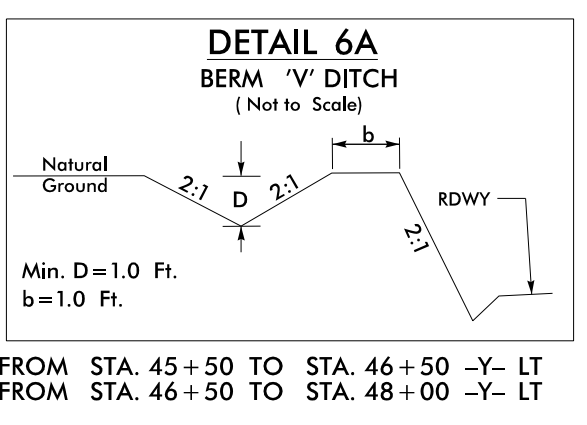

DITCH DETAILS

8/17/99
 USER:VJMS
 SYSTEM:VJMS
 DATE:8/17/99
 TIME:11:00 AM
 PAGE:1 OF 1