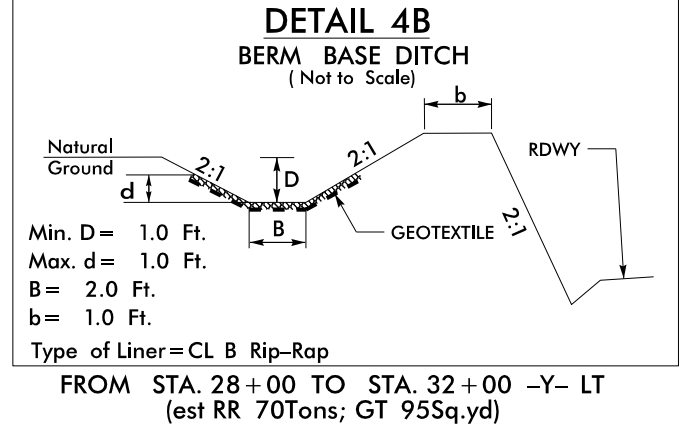

DITCH DETAILS

8/17/99
 USER:VJMS
 SYSTEM:VJMS
 DATE:8/17/99
 TIME:11:00 AM
 PAGE:1 OF 1