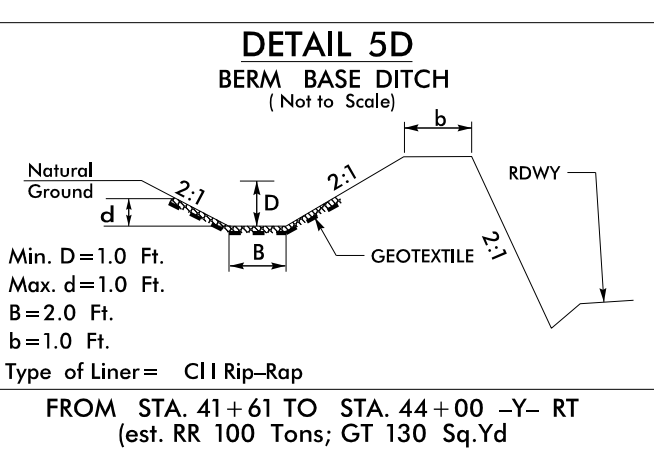

DITCH DETAILS

8/17/99
 USER:VJMS
 SYSTEM:VJMS
 DATE:8/17/99
 TIME:11:00 AM
 PAGE:1 OF 1