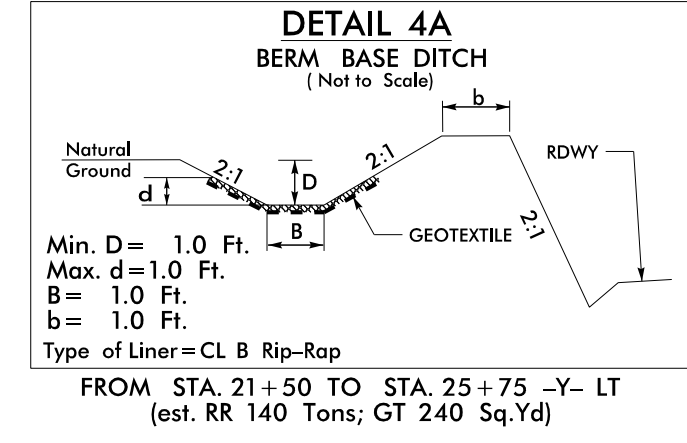

DITCH DETAILS

8/17/99
 USER:VJMS
 SYSTEM:VJMS
 DATE:8/17/99
 TIME:11:00 AM
 PAGE:1 OF 1