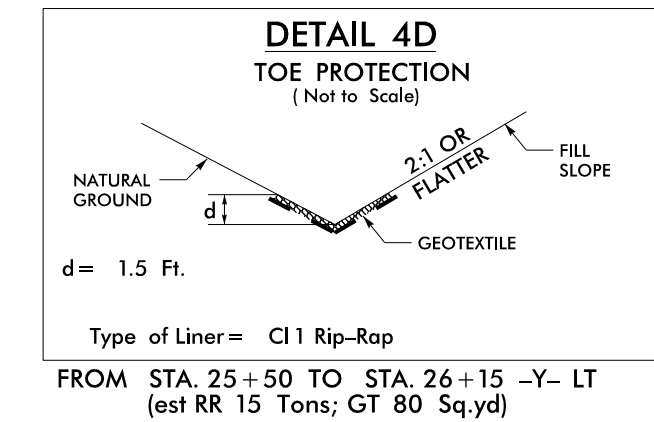

DITCH DETAILS

8/17/99
 USER:VJMS
 SYSTEM:VJMS
 DATE:8/17/99
 TIME:11:00 AM
 PAGE:1 OF 1