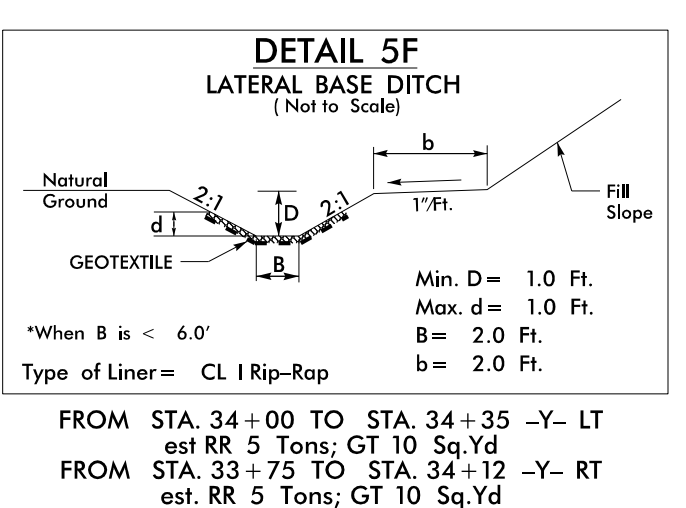

DITCH DETAILS

8/17/99
 USER:VJMS
 SYSTEM:VJMS
 DATE:8/17/99
 TIME:11:00 AM
 PAGE:1 OF 1