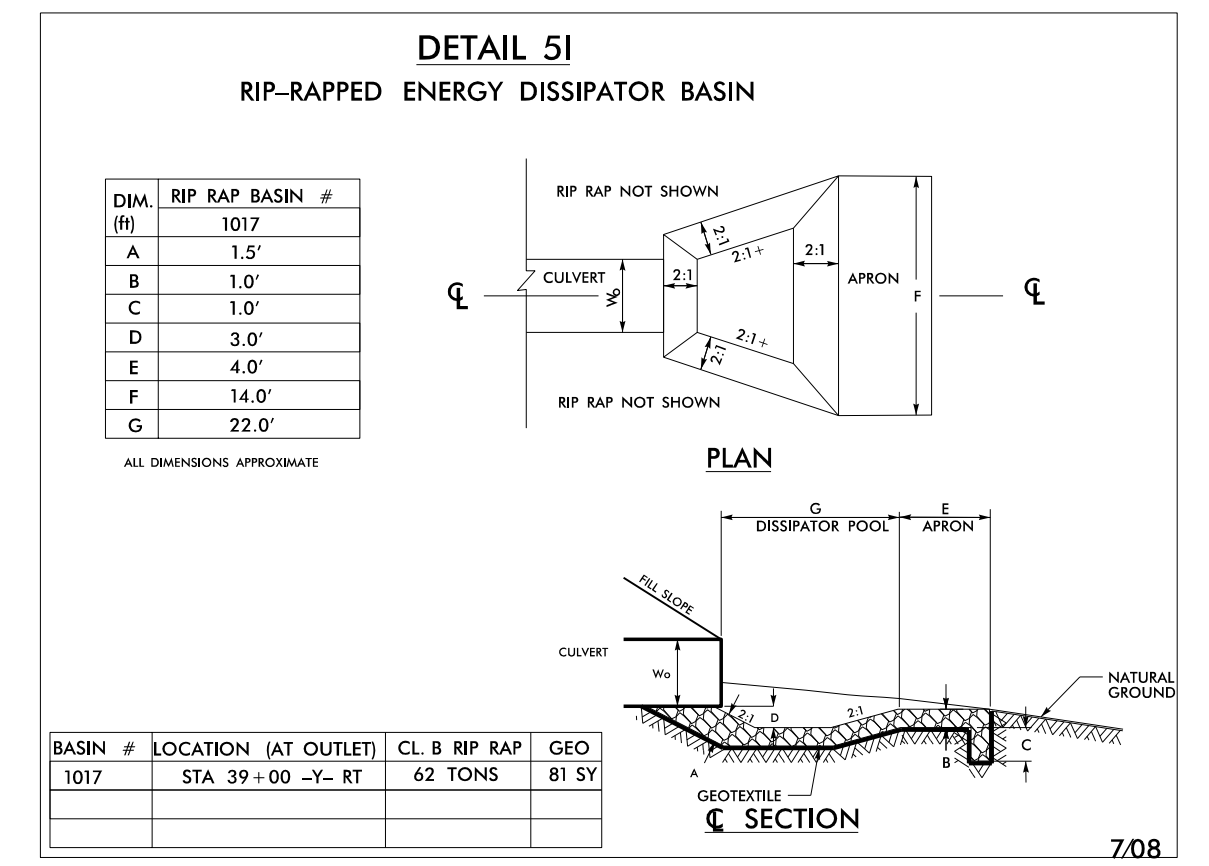

DITCH DETAILS

8/17/99
 USER:VJMS
 SYSTEM:VJMS
 DATE:8/17/99
 TIME:11:00 AM
 PAGE:1 OF 1