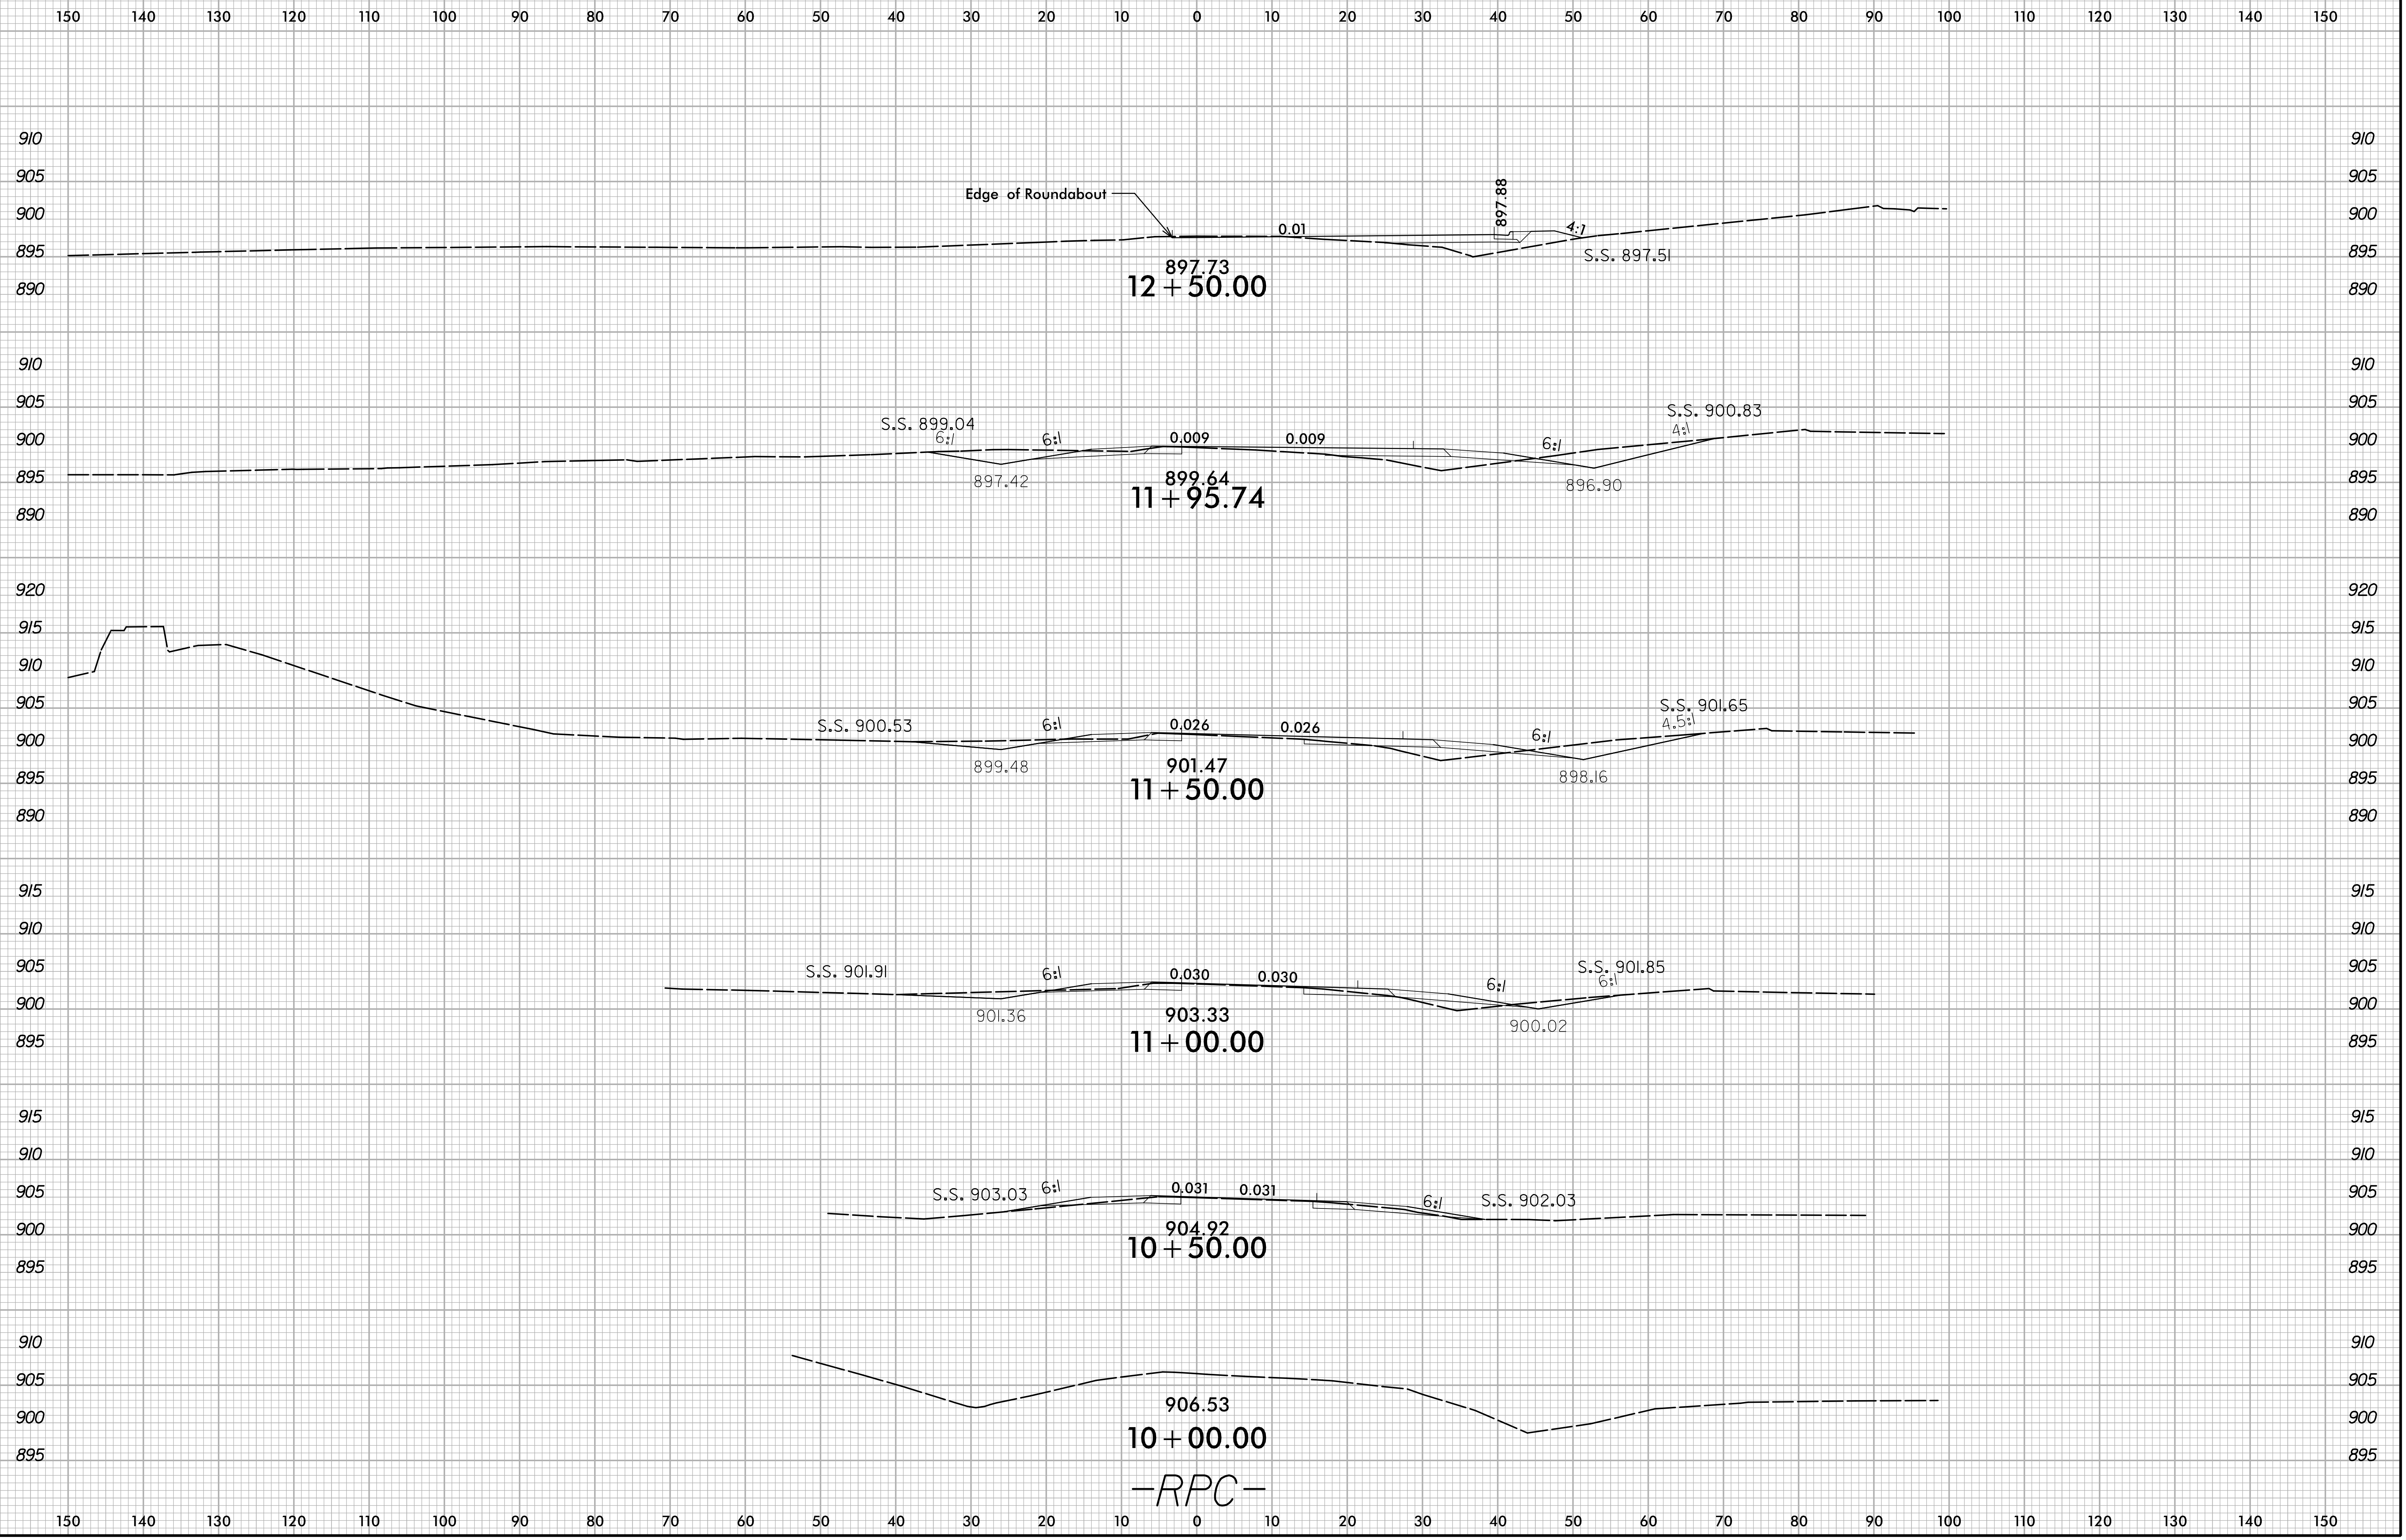

6/23/16

2/21/2024
X:\100001\U-5809\Roadway\XSC\U-5809_Rdy_xp1_rpc.dgn
User:smelvr