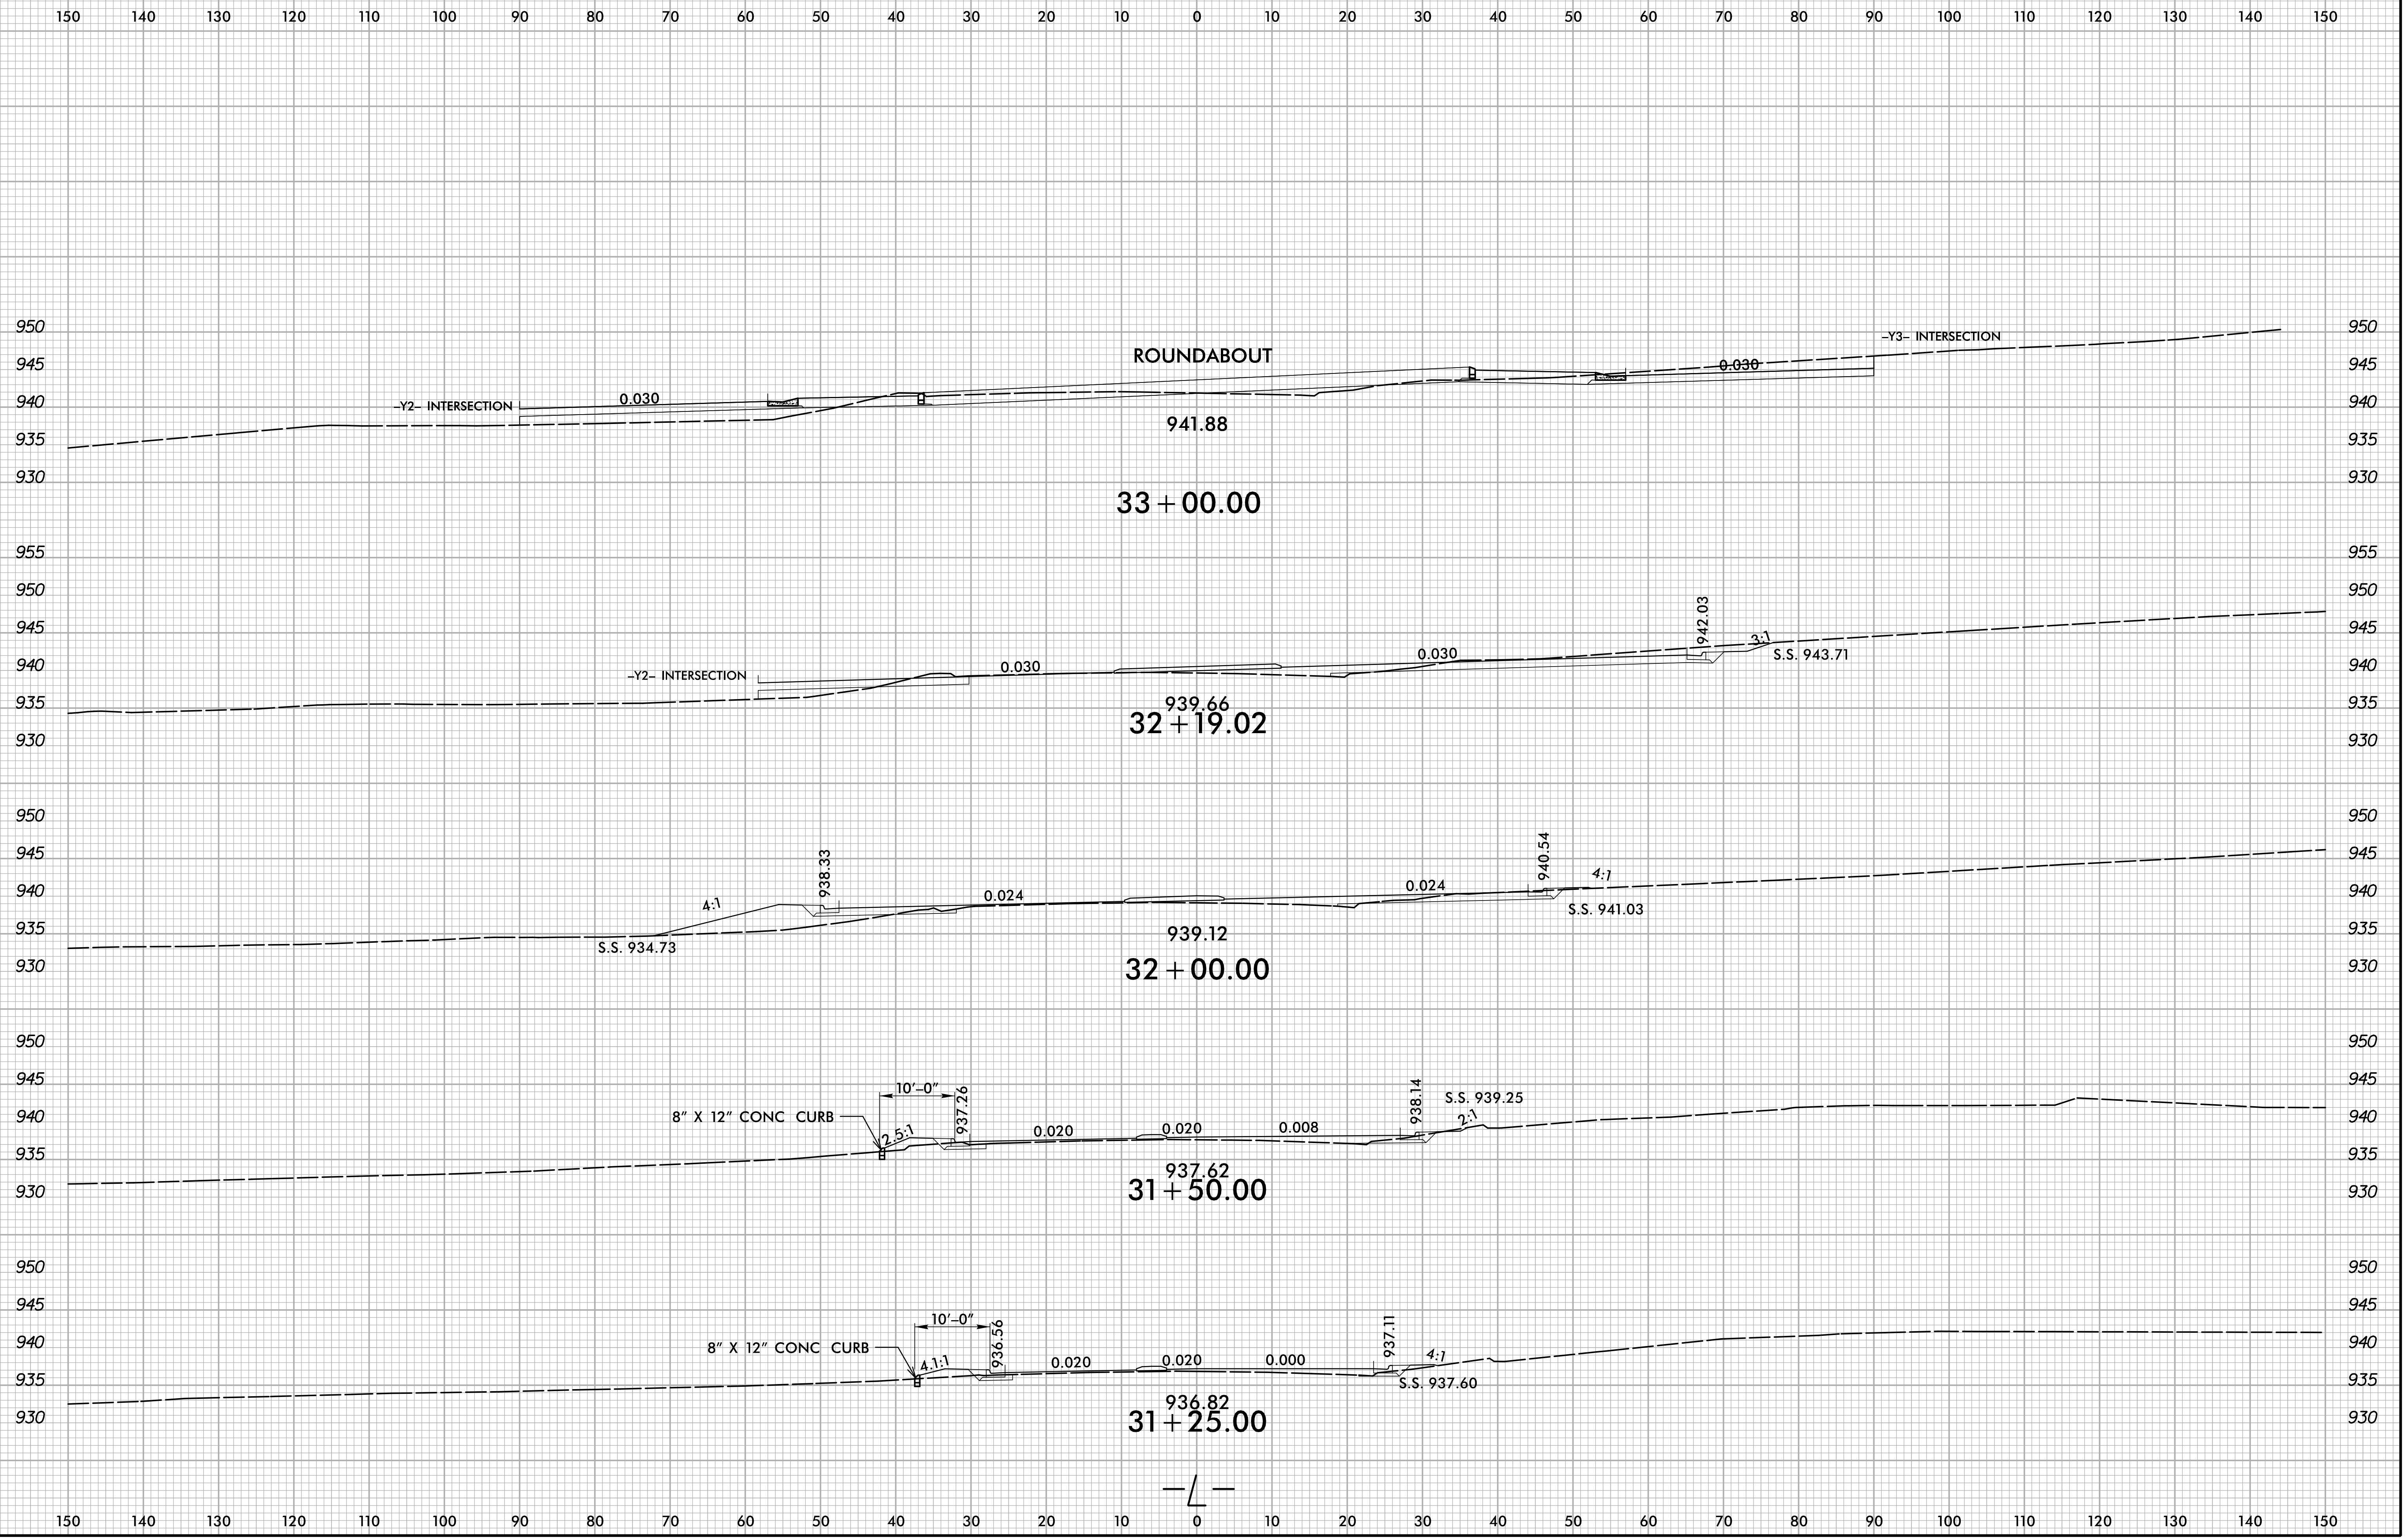

6/23/16

2/21/2024
X:\10001\U-5809\Roadway\XSC\U-5809_Rdy_xpl.dgn
User:smelvr