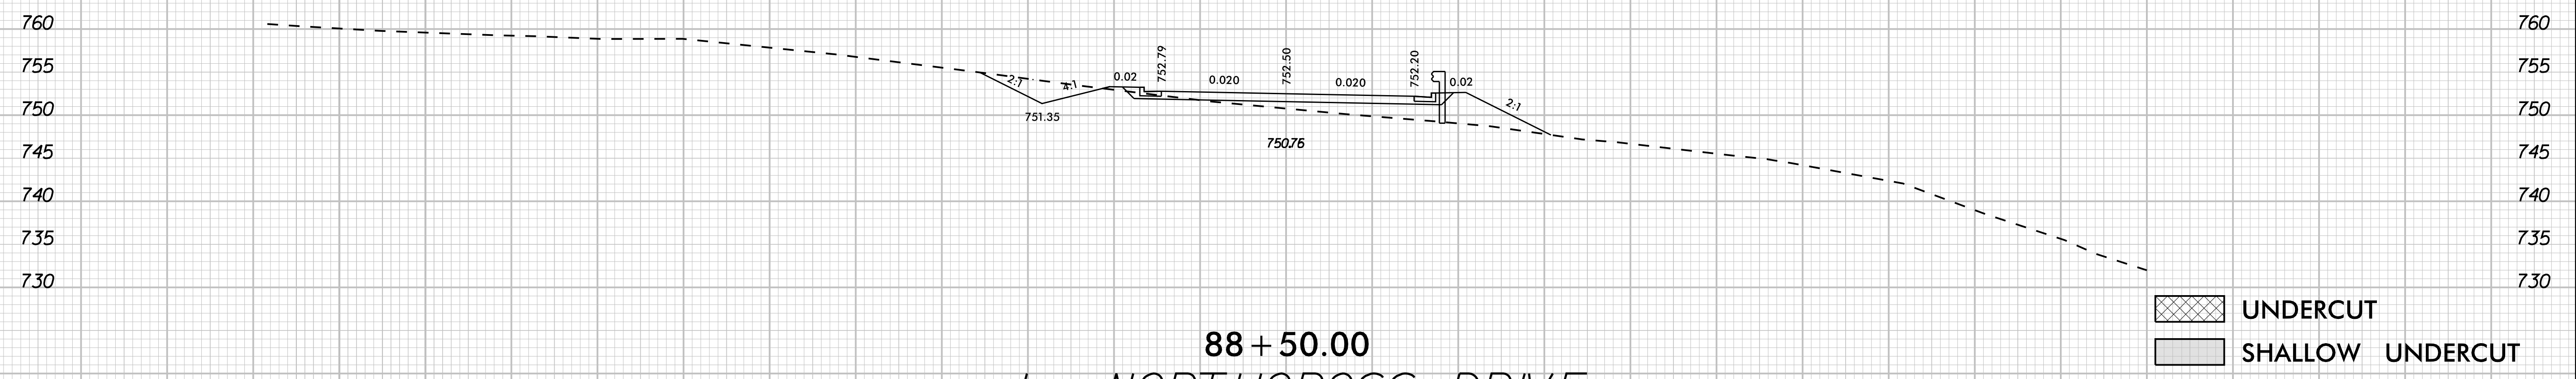

89 + 50.00

89 + 00.00

88 + 50.00

-L- NORTHCROSS DRIVE

UNDERCUT  
 SHALLOW UNDERCUT

K:\CHL\_P\01036359 - U-5108 (Northcross) DSN\Roadway\XSCU-5108\_roy\_xp\_L.dgn 4/22/2024