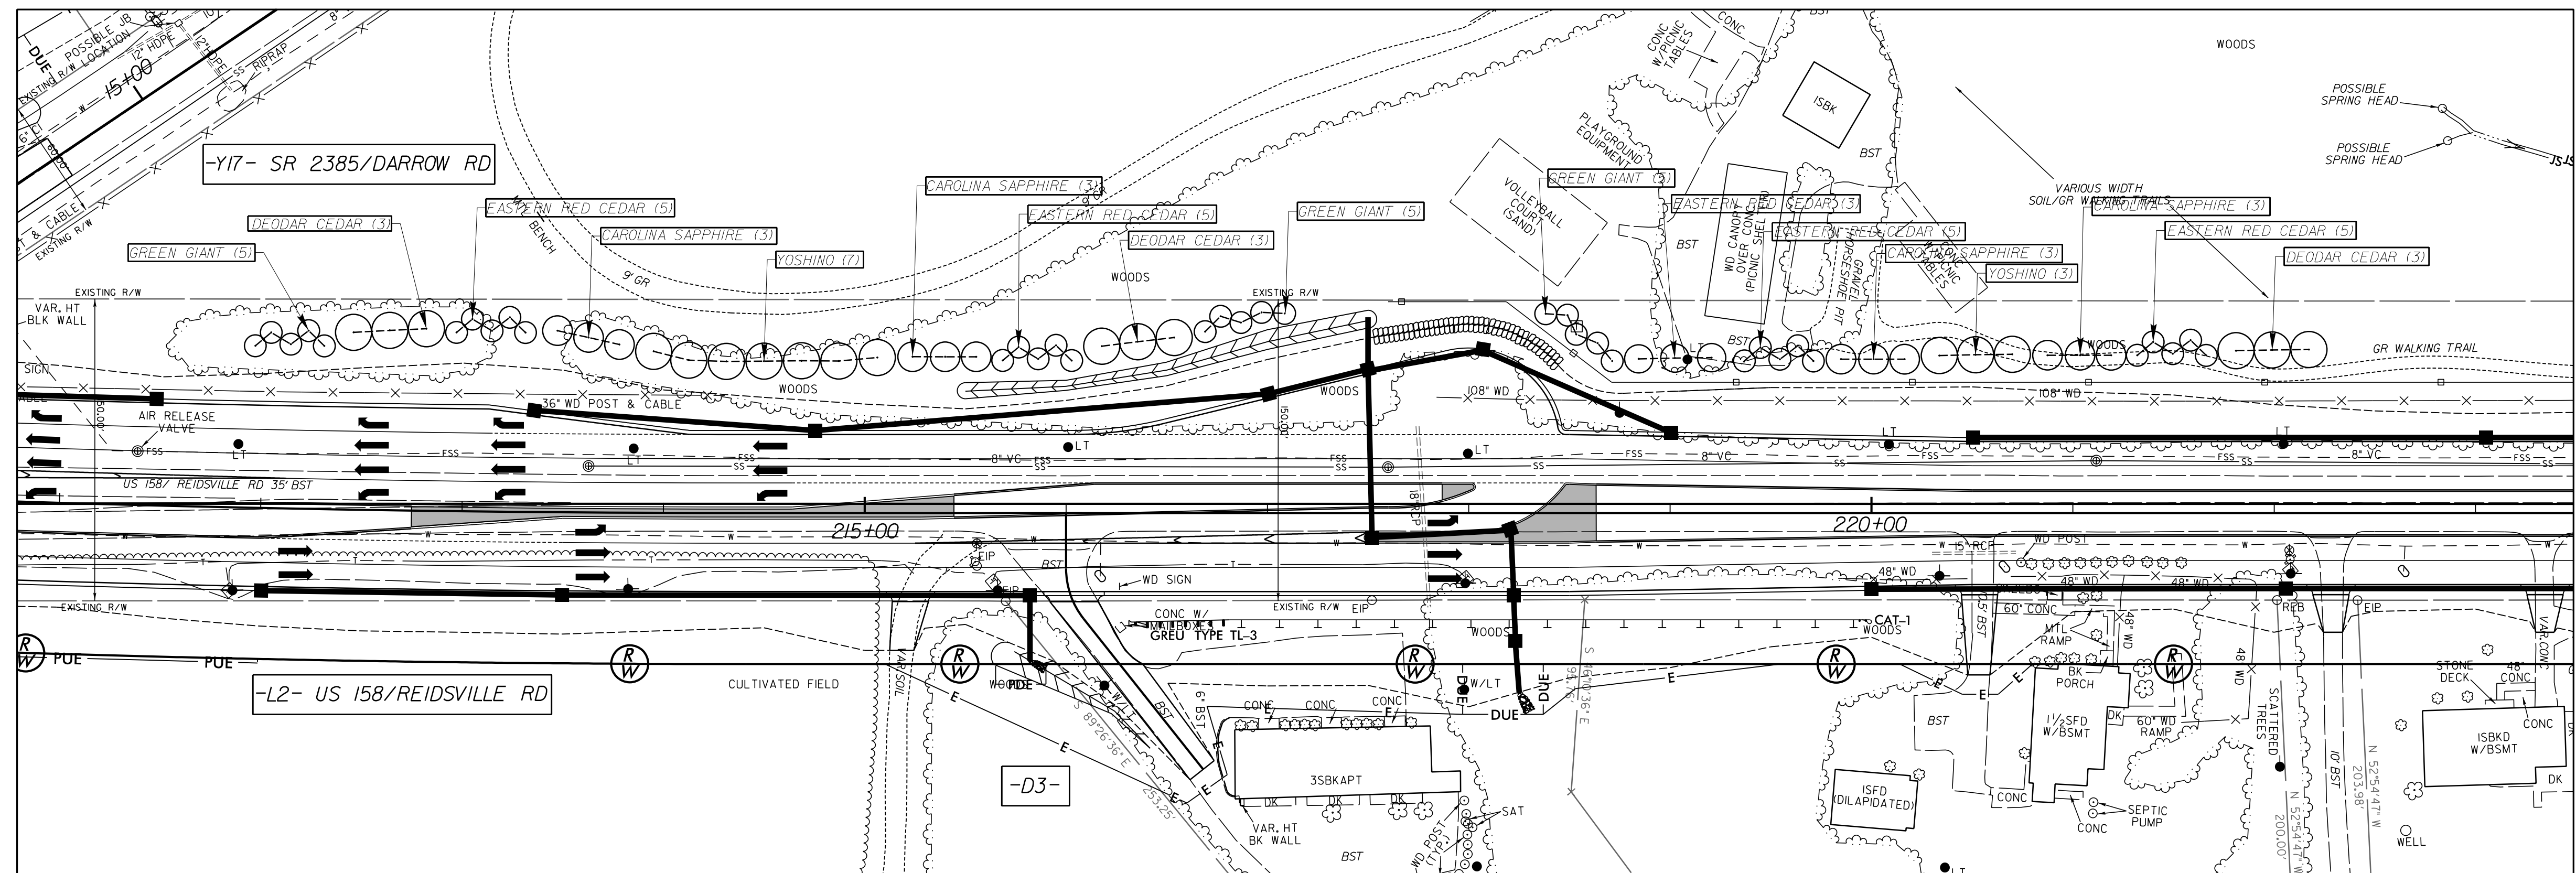

# WALKERTOWN COMMUNITY PARK SCREENING PLAN

**WALKERTOWN COMMUNITY PARK SCREENING PLAN LIST**

TREE ID	SPECIES	WIDTH	HEIGHT	QTY.
A	THUJA STANDISHII X Plicata - GREEN GIANT	12-18'	40-60'	15
B	CEDRUS DEODARA - DEODAR CEDAR	20-30'	40-50'	9
C	JUNIPERUS VIRGINIANA - EASTERN RED CEDAR	10-20'	30-40'	23
D	CUPRESSUS ARIZONICA VAR. GLABRA - CAROLINA SAPPHIRE	15-20'	20-30'	12
E	CRYPTOMERIA JAPONICA - YOSHINO	20-30'	30-40'	10