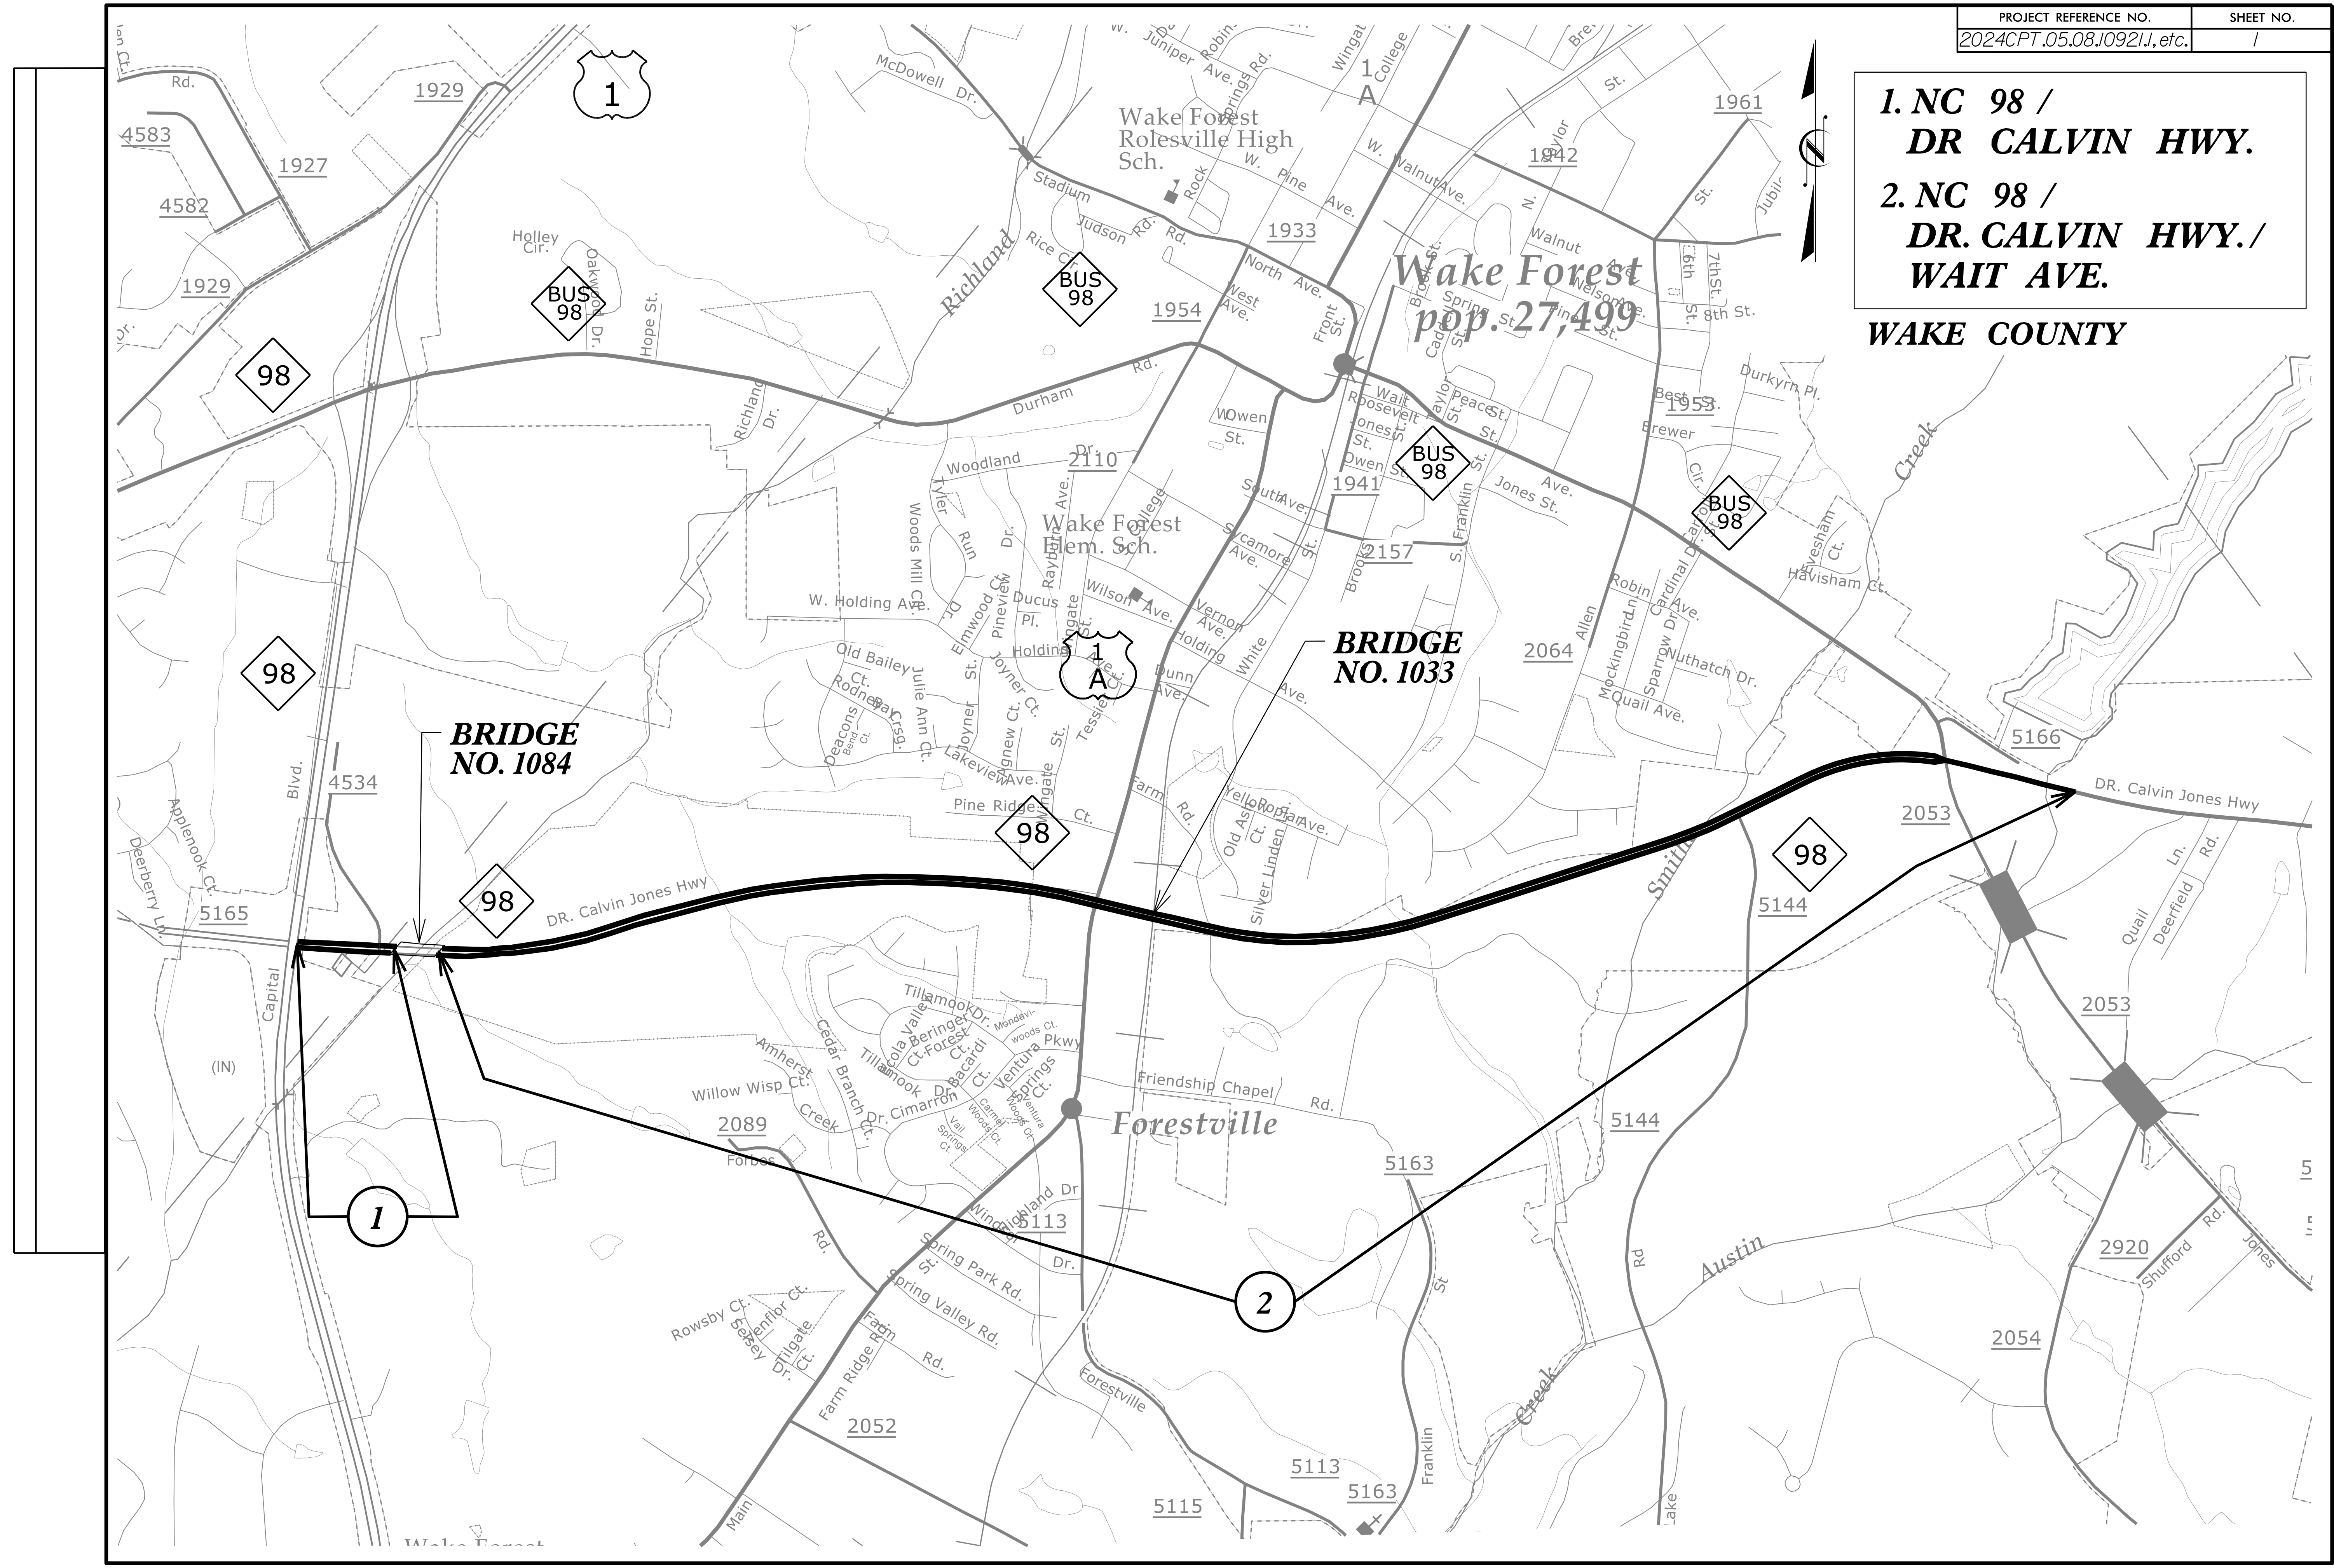

**1. NC 98 /
DR CALVIN HWY.**

**2. NC 98 /
DR. CALVIN HWY. /
WAIT AVE.**

WAKE COUNTY

BRIDGE NO. 1084

BRIDGE NO. 1033

**Wake Forest
pop. 27,499**

Forestville

1

2

BUS 98

BUS 98

BUS 98

BUS 98

98

98

98