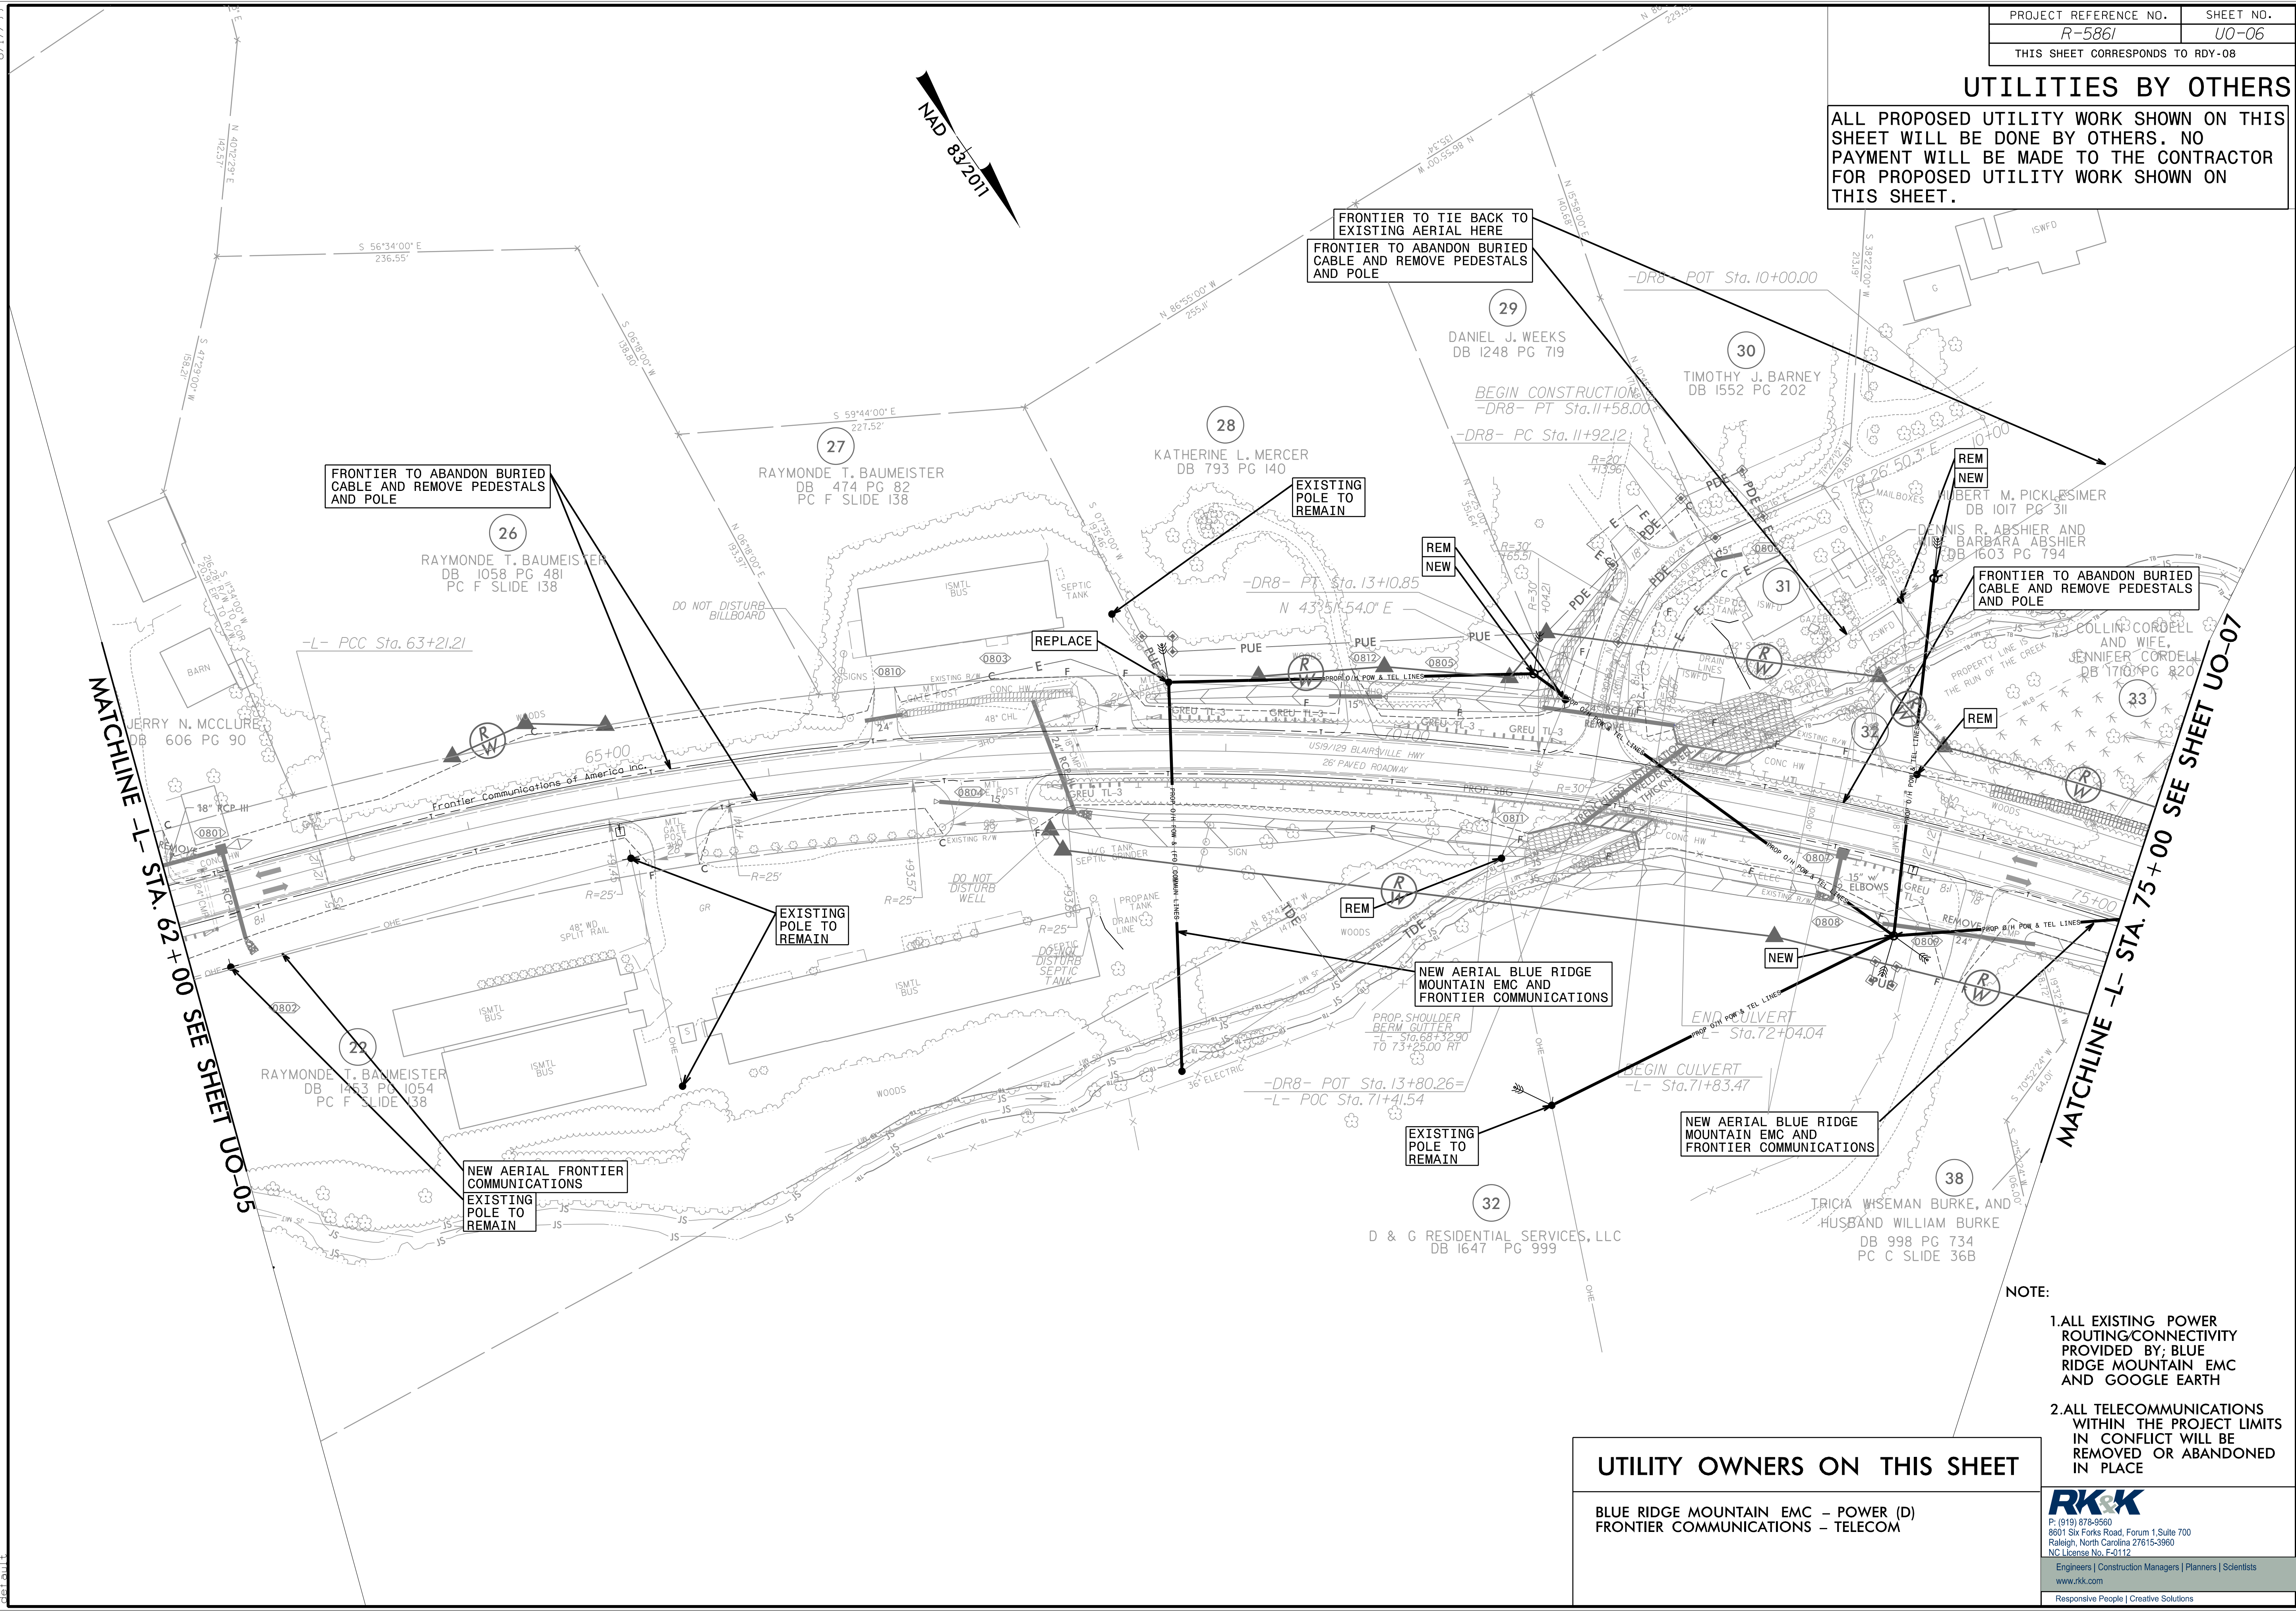

UTILITIES BY OTHERS

ALL PROPOSED UTILITY WORK SHOWN ON THIS SHEET WILL BE DONE BY OTHERS. NO PAYMENT WILL BE MADE TO THE CONTRACTOR FOR PROPOSED UTILITY WORK SHOWN ON THIS SHEET.

NOTE:

1. ALL EXISTING POWER ROUTING/CONNECTIVITY PROVIDED BY: BLUE RIDGE MOUNTAIN EMC AND GOOGLE EARTH
2. ALL TELECOMMUNICATIONS WITHIN THE PROJECT LIMITS IN CONFLICT WILL BE REMOVED OR ABANDONED IN PLACE

UTILITY OWNERS ON THIS SHEET

BLUE RIDGE MOUNTAIN EMC – POWER (D)
FRONTIER COMMUNICATIONS – TELECOM

RK&K
P: (919) 878-9560
8601 Six Forks Road, Forum 1, Suite 700
Raleigh, North Carolina 27615-3960
NC License No. F-0112
Engineers | Construction Managers | Planners | Scientists
www.rkk.com
Responsive People | Creative Solutions