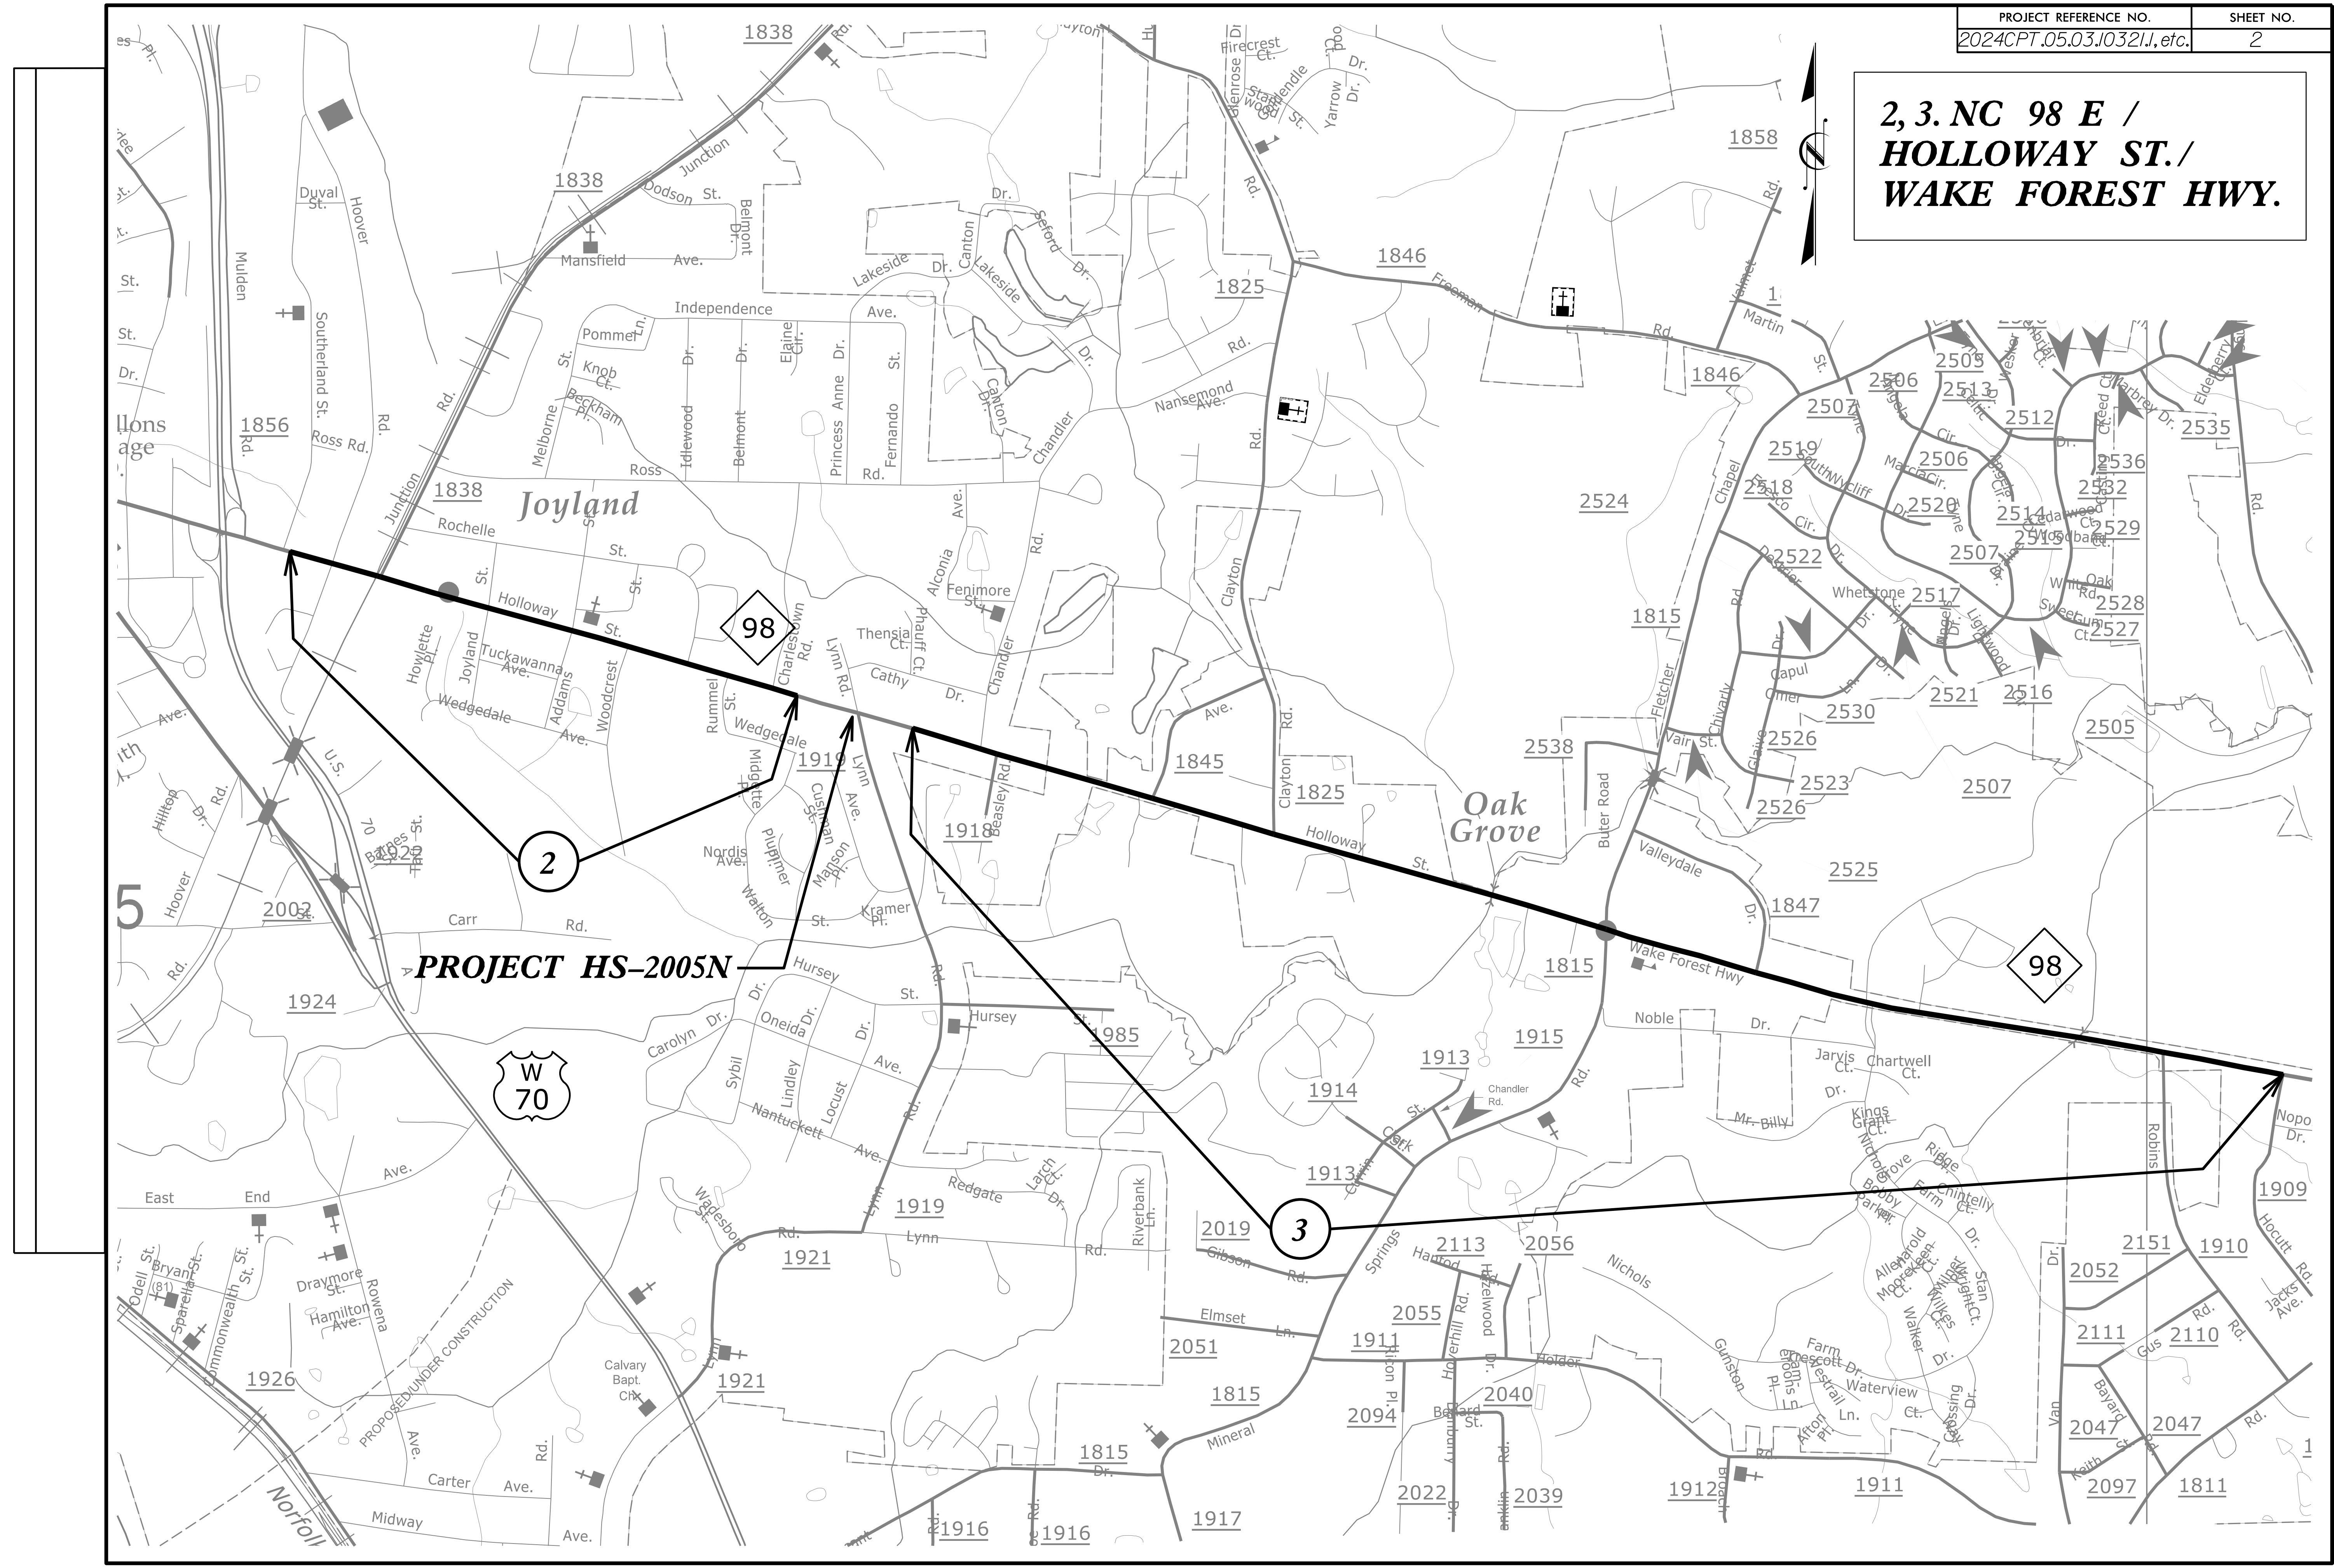

**2, 3. NC 98 E /
HOLLOWAY ST. /
WAKE FOREST HWY.**

2

3

98

98

PROJECT HS-2005N

W
70

5

lions
age

Norfolk

PROPOSED UNDER CONSTRUCTION